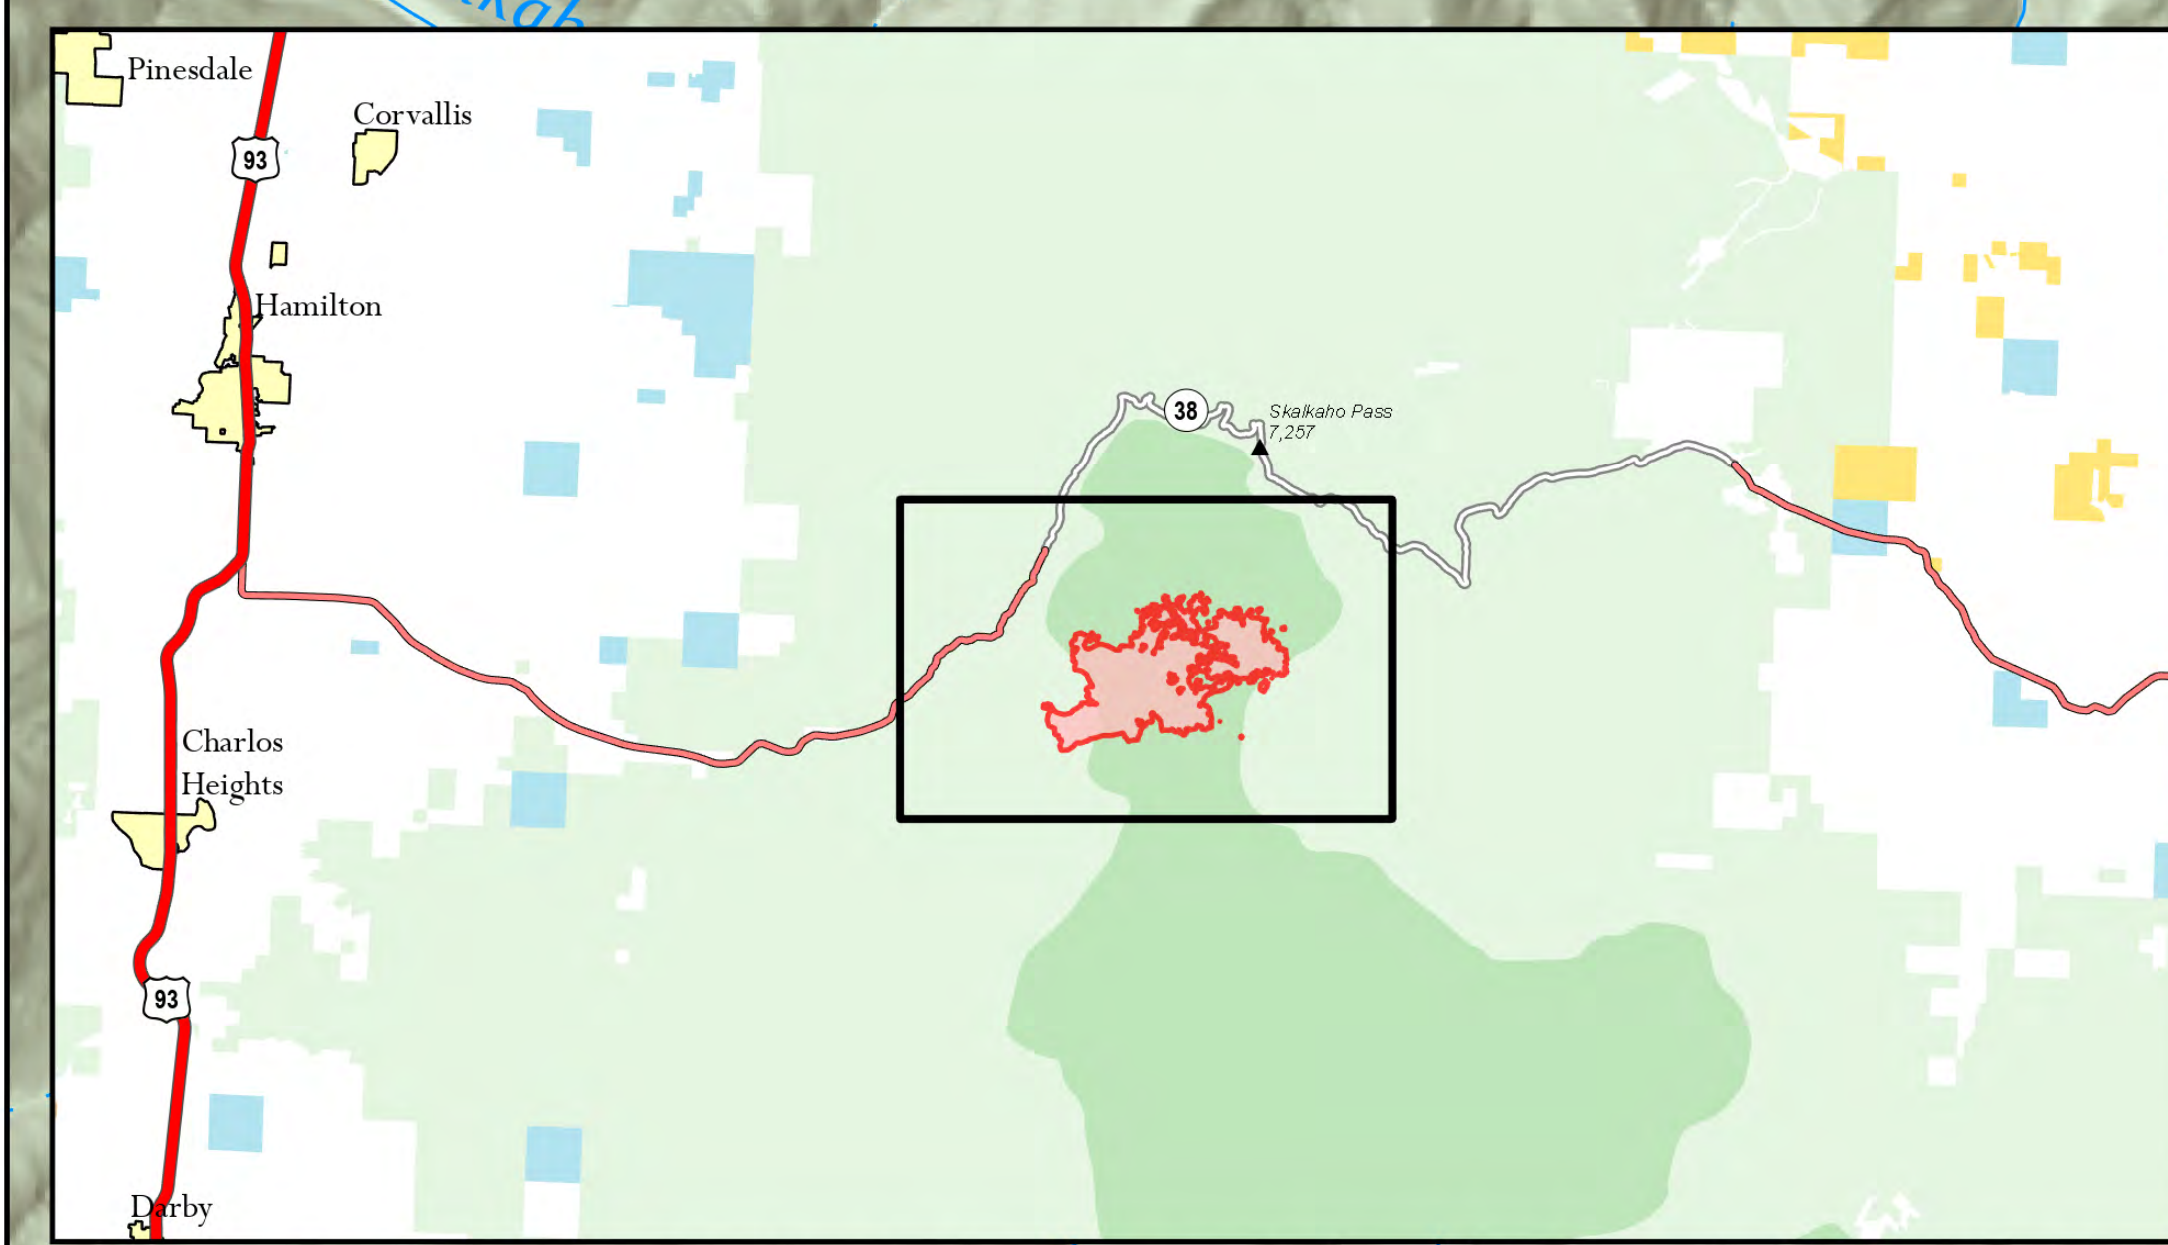

Bowles Creek Fire Progression

7/21/2023 8:40:00 PM, Jul 21	(778 ac)
7/22/2023 3:00:00 PM, Jul 22	(1142 ac)
7/23/2023 11:29:00 PM, Jul 23	(1254 ac)
7/25/2023 12:26:00 AM, Jul 25	(1551 ac)
7/26/2023 12:46:00 AM, Jul 26	(1626 ac)
7/27/2023 12:45:00 AM, Jul 27	(1691 ac)
7/29/2023 12:14:00 AM, Jul 29	(1713 ac)
8/1/2023 12:59:00 AM, Aug 01	(2875 ac)
8/1/2023 11:06:00 PM, Aug 01	(3213 ac)
8/2/2023 12:43:00 PM, Aug 02	(3267 ac)
8/5/2023 9:17:00 PM, Aug 05	(3559 ac)
8/9/2023 10:30:00 AM, Aug 09	(3589 ac)
8/10/2023 8:27:00 PM, Aug 10	(3711 ac)

Progression
 Bowles Creek
 MT-BDF-006210
 3,711 acres
 8/11/2023

- Wildfire Daily Fire Perimeter
- Secondary Highway
- State Road (Dirt)
- USFS Roadless Areas
- FS Wilderness Study Area Boundary
- Forest Service Land

Remote Incident Support Team
 8/11/2023 0531
 North American 1983 Datum.
 Lat/Long Grid

Progression