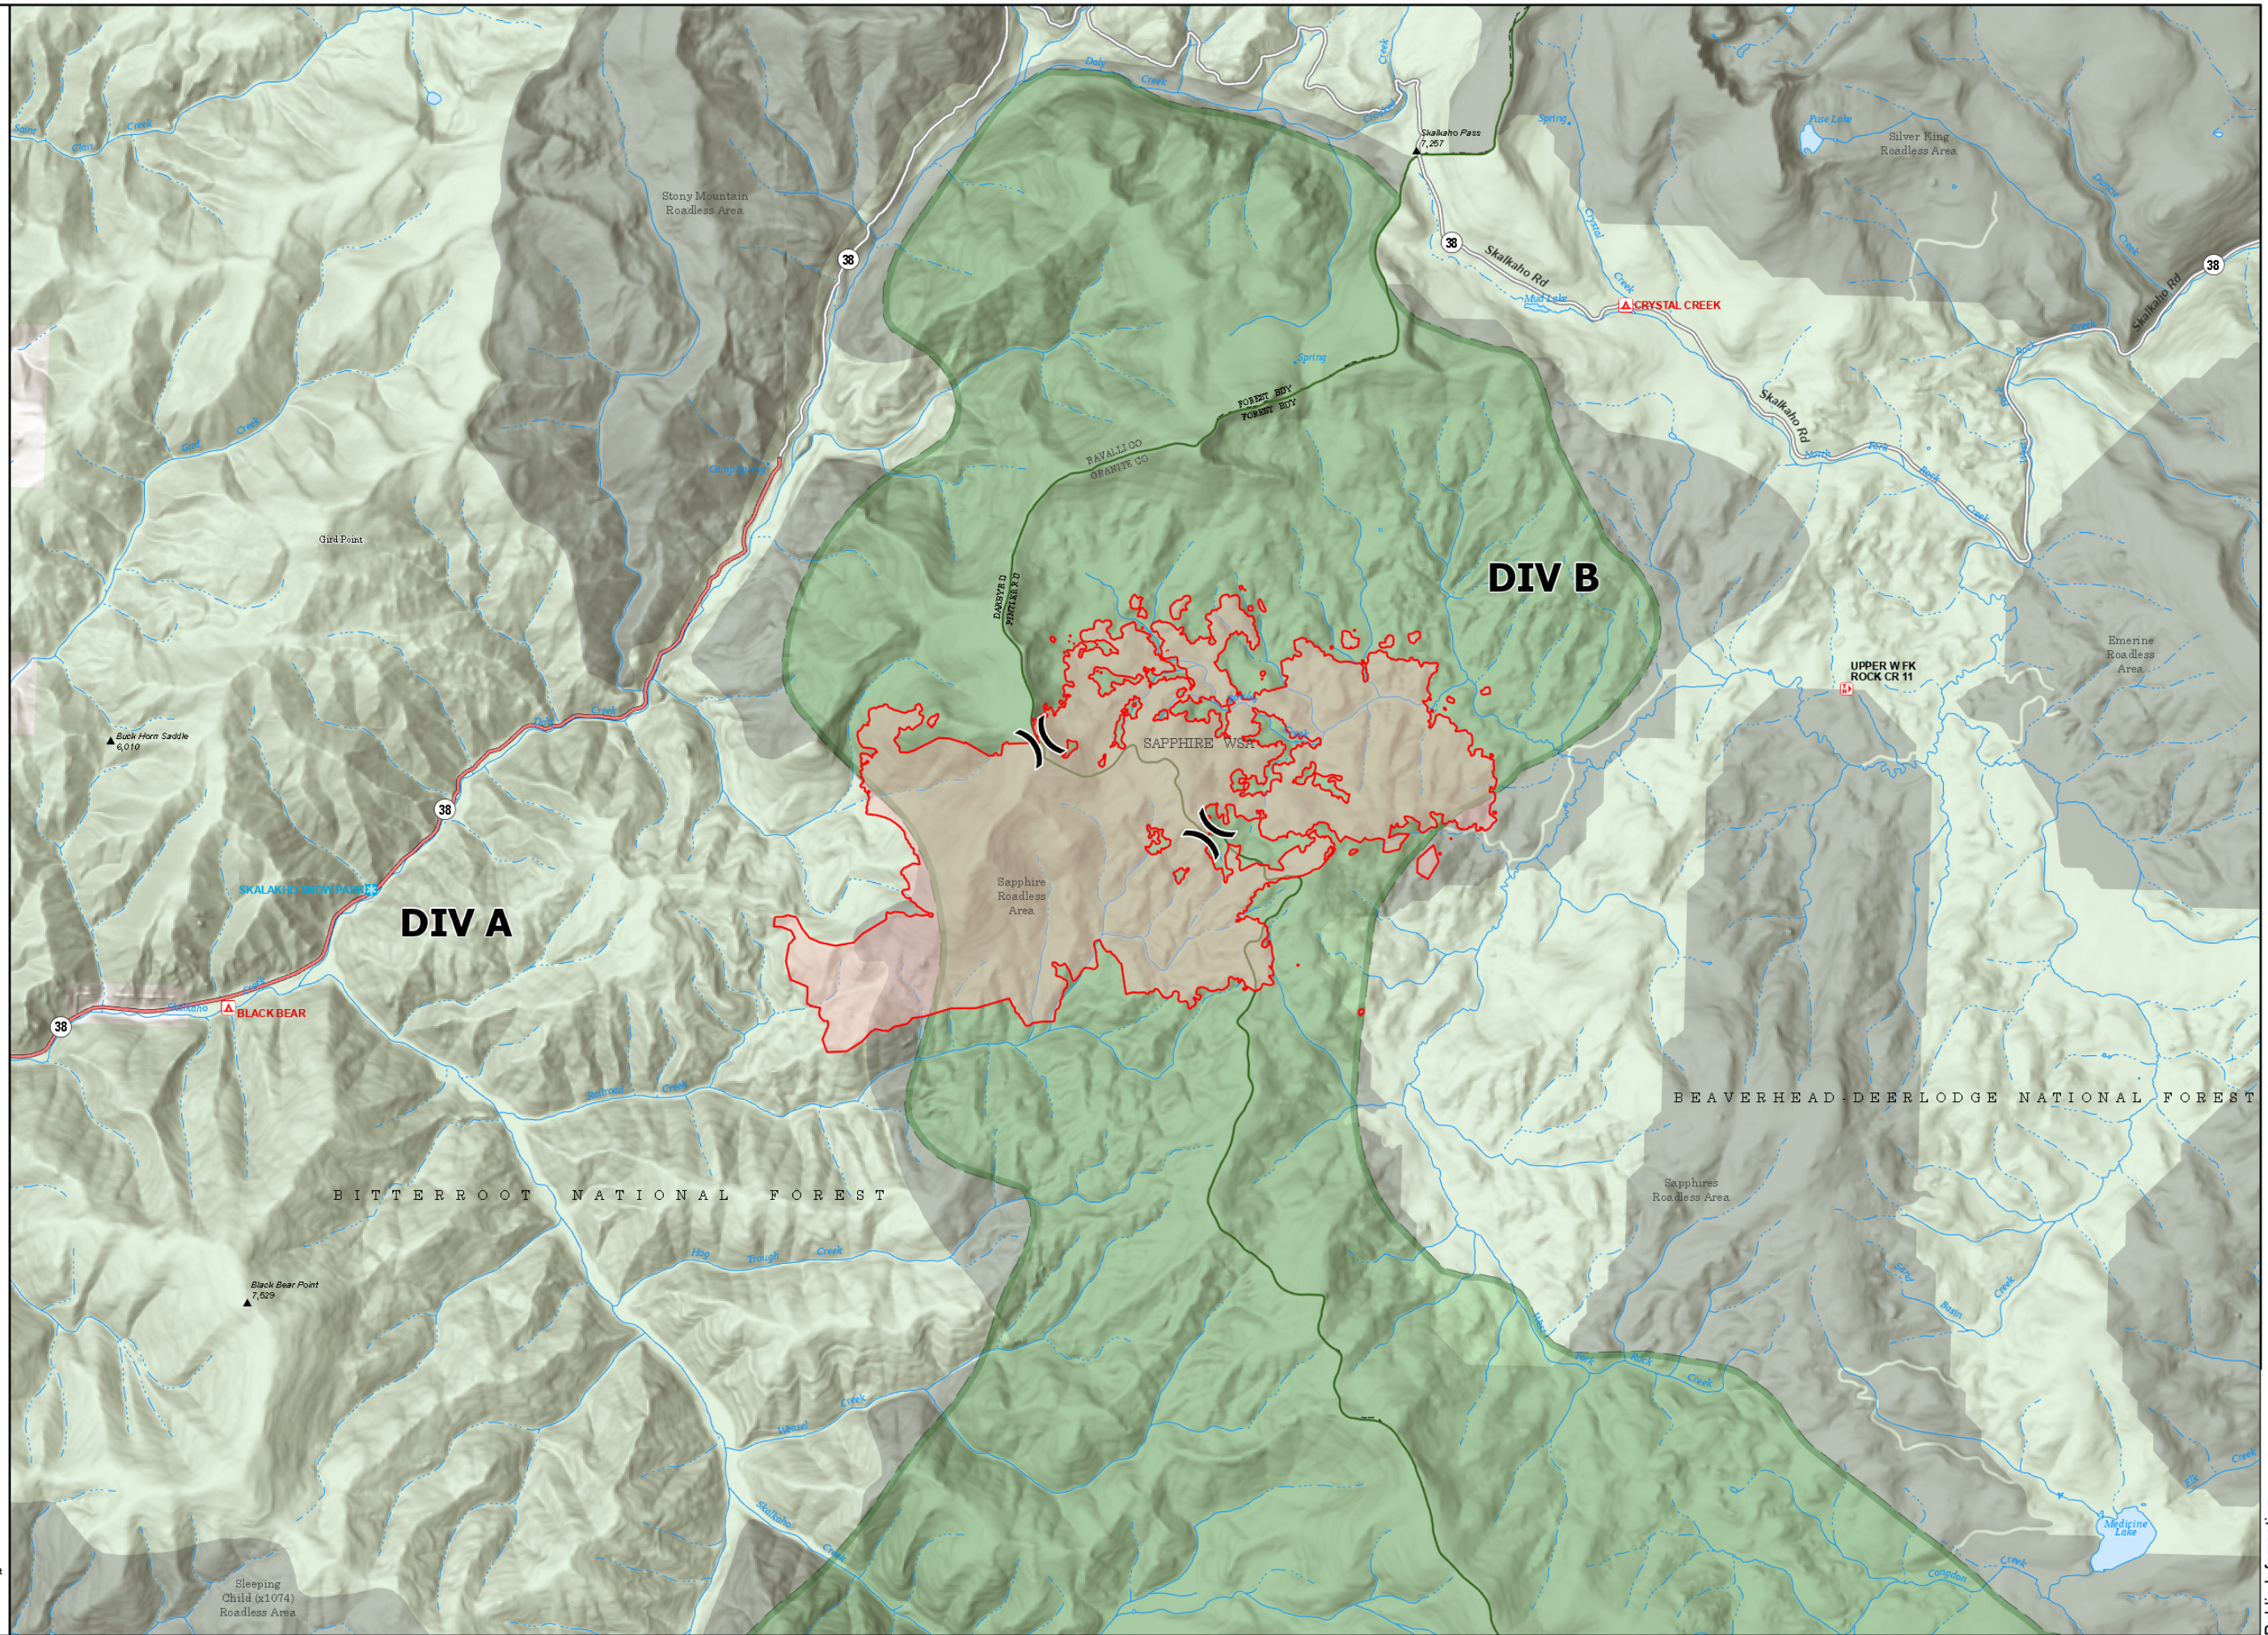

Public Information

Bowles Creek
MT-BDF-006210
3,738 acres
8/12/2023

Fire perimeter updated from
IR and IAA on 08/11/23 2152hrs

- ⌘ Division Break
- 🔴 Wildfire Daily Fire Perimeter
- 🛣️ Secondary Highway
- 🛣️ State Road (Dirt)
- 🏠 USFS Roadless Areas
- 🌲 FS Wilderness Study Area Boundary
- 🌲 Forest Service Land

Sleeping
Child (x1074)
Roadless Area