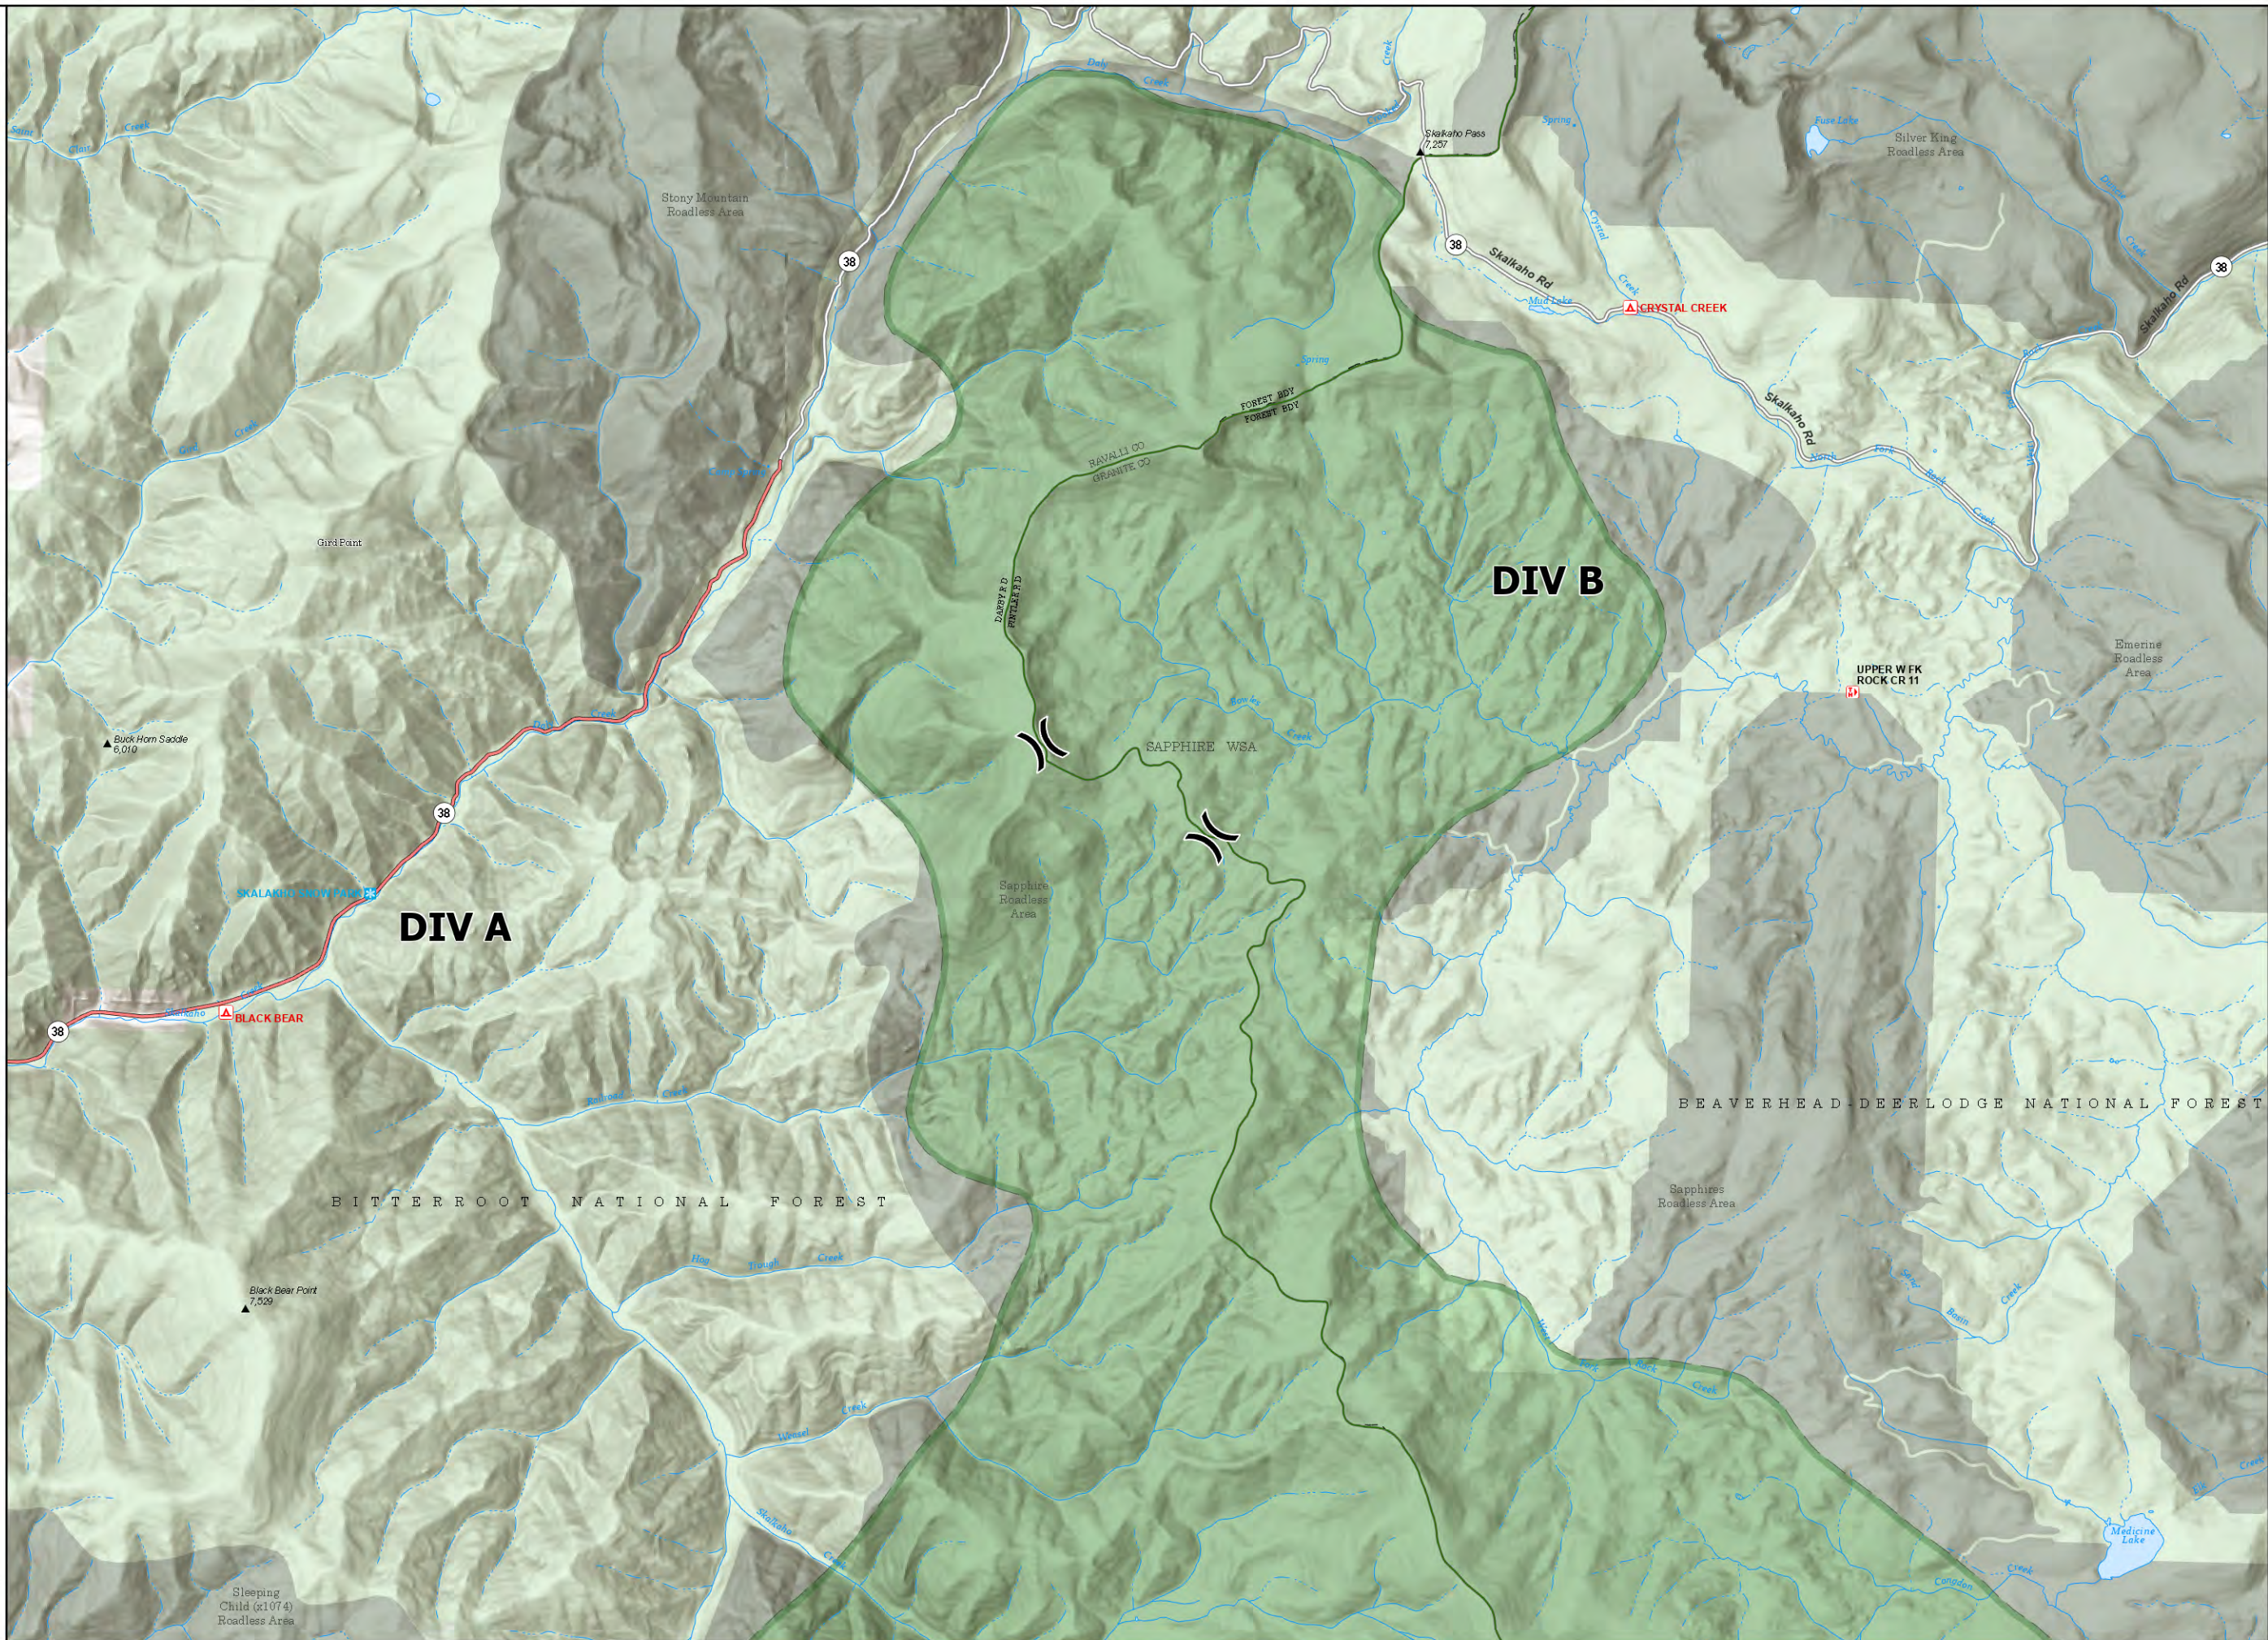

# Public Information

Bowles Creek  
MT-BDF-006210  
3,787 acres  
8/13/2023

Fire perimeter updated from  
IR and IAA on 08/12/23 1922hrs

- ( ) Division Break
- Secondary Highway
- State Road (Dirt)
- USFS Roadless Areas
- FS Wilderness Study Area Boundary
- Forest Service Land

Remote Incident Support  
Team  
8/13/2023 0527  
North American 1983  
Datum, Lat/Long Grid

Sleeping  
Child (x1074)  
Roadless Area