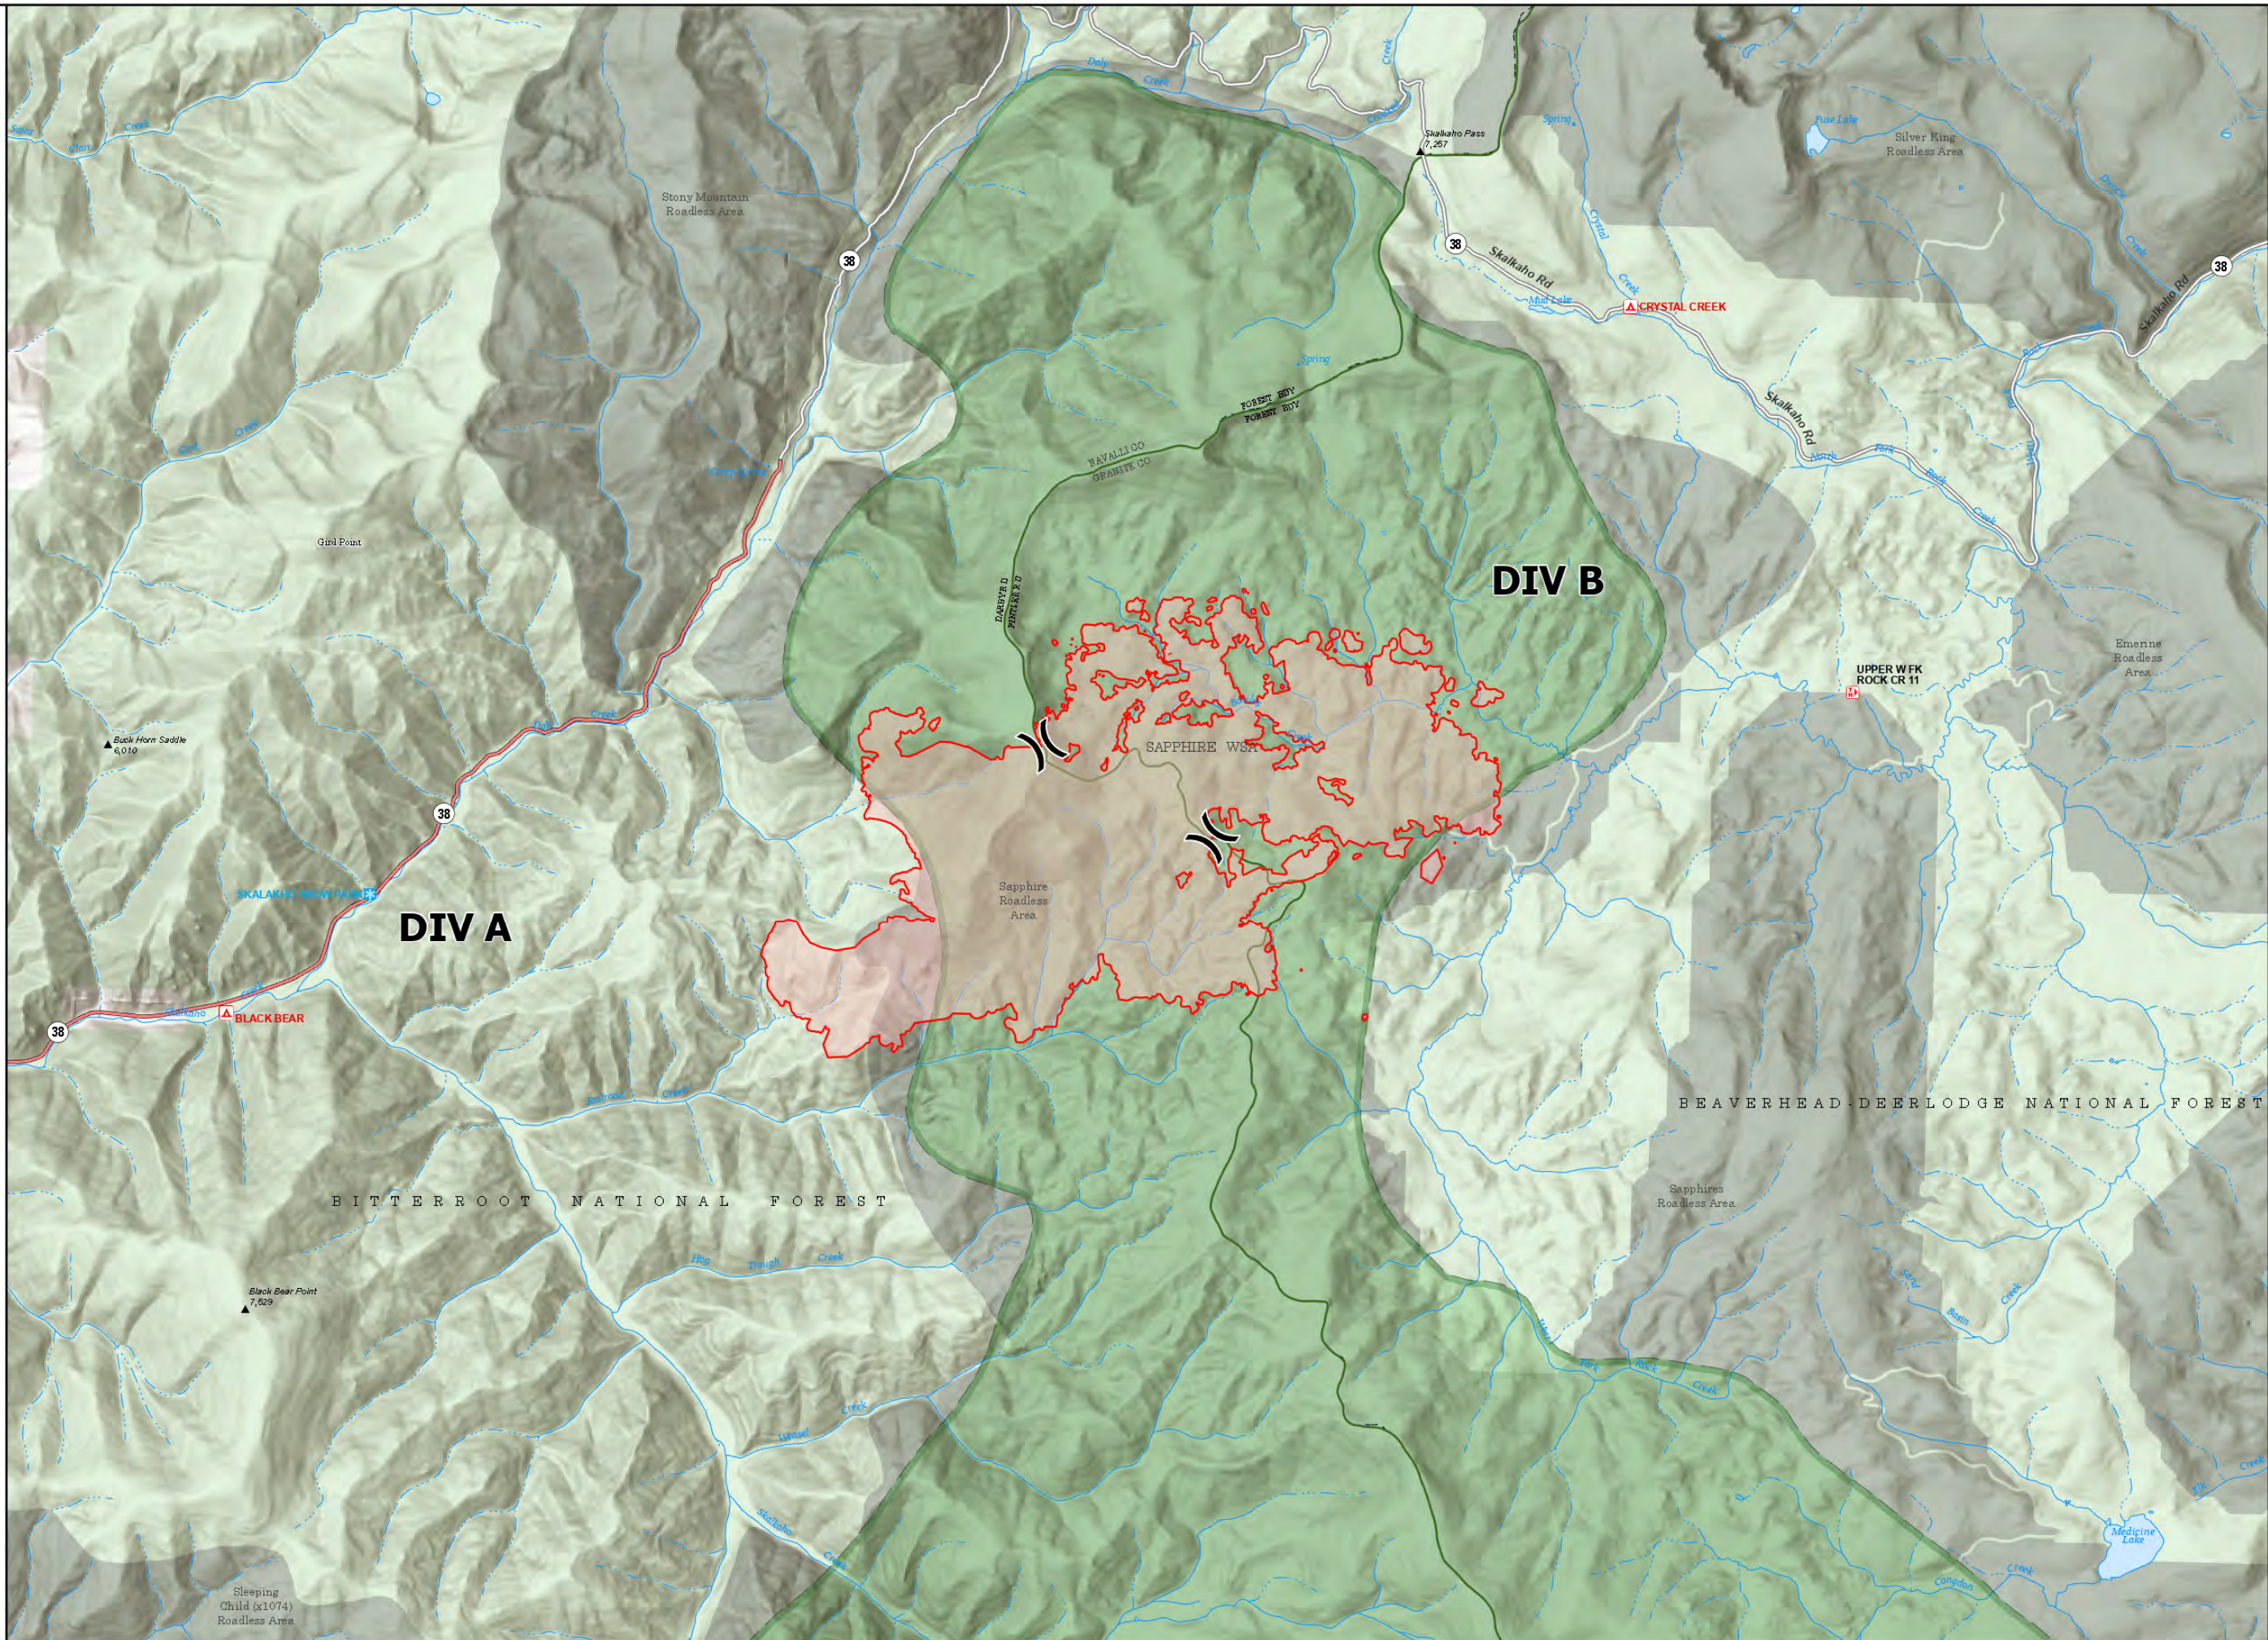

Public Information

Bowles Creek
MT-BDF-006210
3,940 acres
8/14/2023

Fire perimeter updated from
IR on 08/13/23 2124hrs

- ⌘ Division Break
- 🔴 Wildfire Daily Fire Perimeter
- 🛣️ Secondary Highway
- 🛣️ State Road (Dirt)
- 🏠 USFS Roadless Areas
- 🌲 FS Wilderness Study Area Boundary
- 🌲 Forest Service Land

Remote Incident Support
Team
8/14/2023 09:10
North American 1983
Datum: LatLong Grid