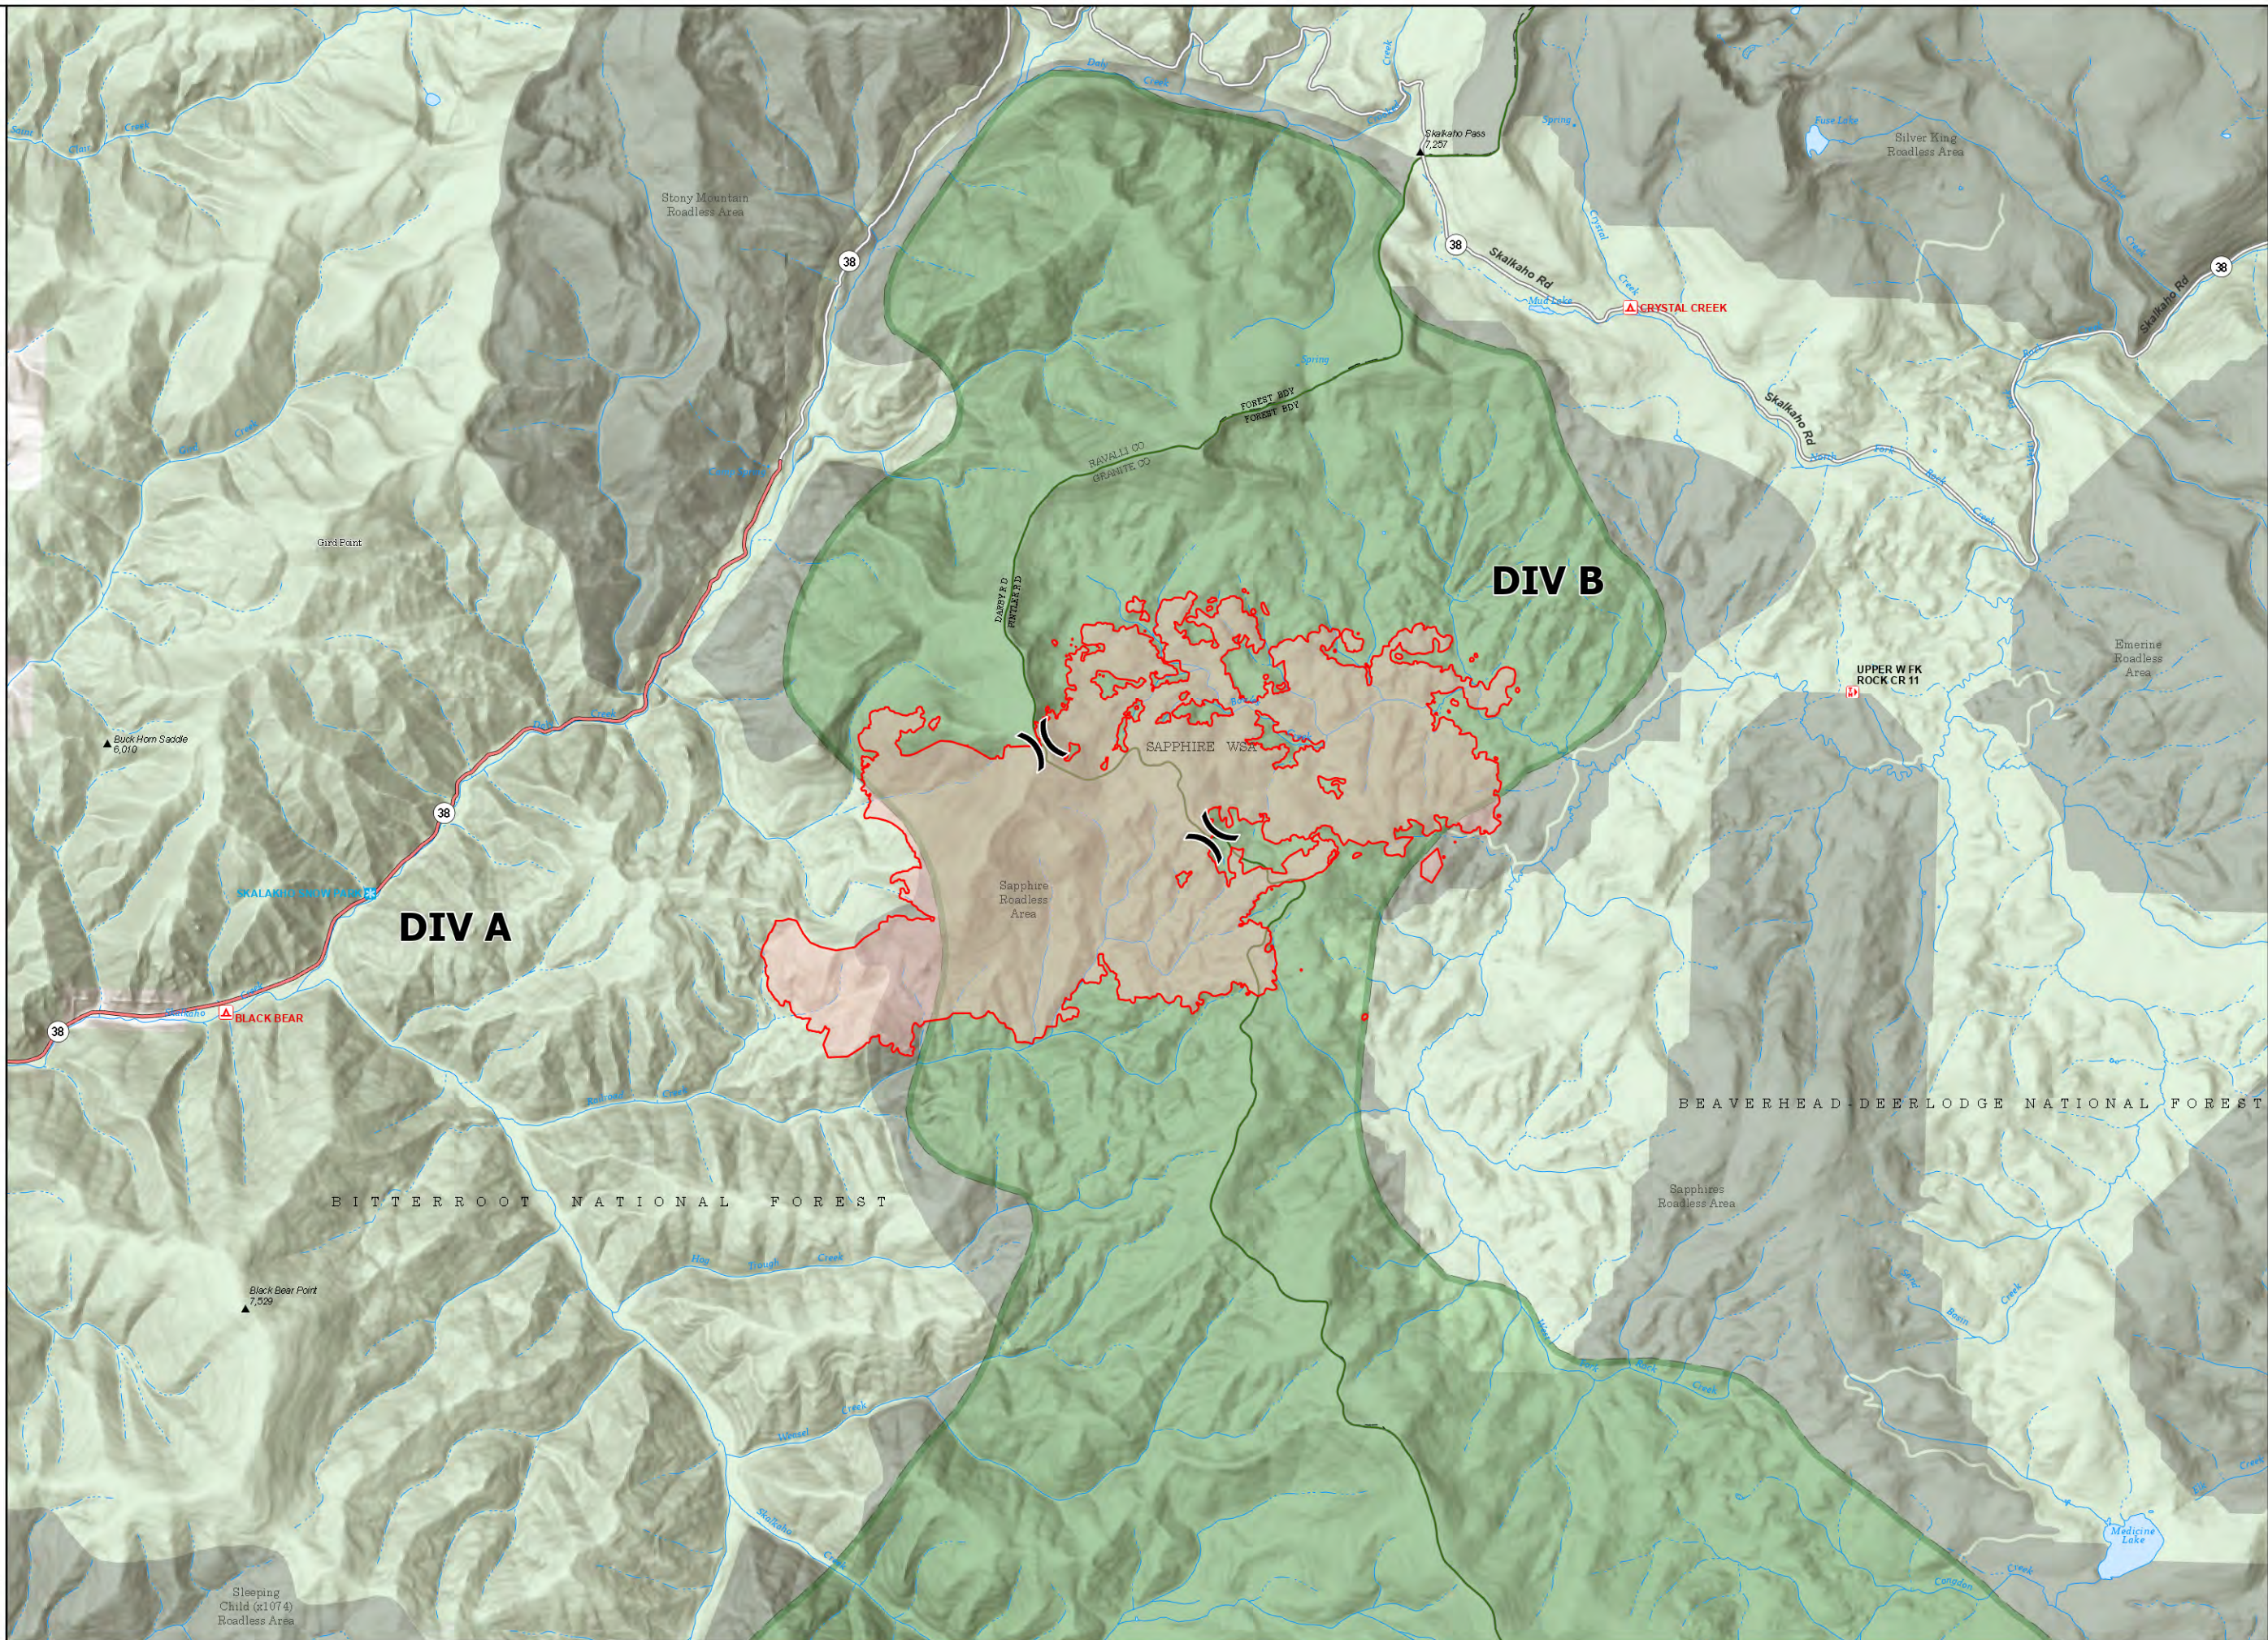

Public Information

Bowles Creek
MT-BDF-006210
4,033 acres
8/15/2023

Fire perimeter updated from
IR on 08/14/23 2112hrs

-)) Division Break
- Wildfire Daily Fire Perimeter
- Secondary Highway
- State Road (Dirt)
- USFS Roadless Areas
- FS Wilderness Study Area Boundary
- Forest Service Land

Remote Incident Support
Team
8/15/2023 0449
North American 1983
Datum, Lat/Long Grid