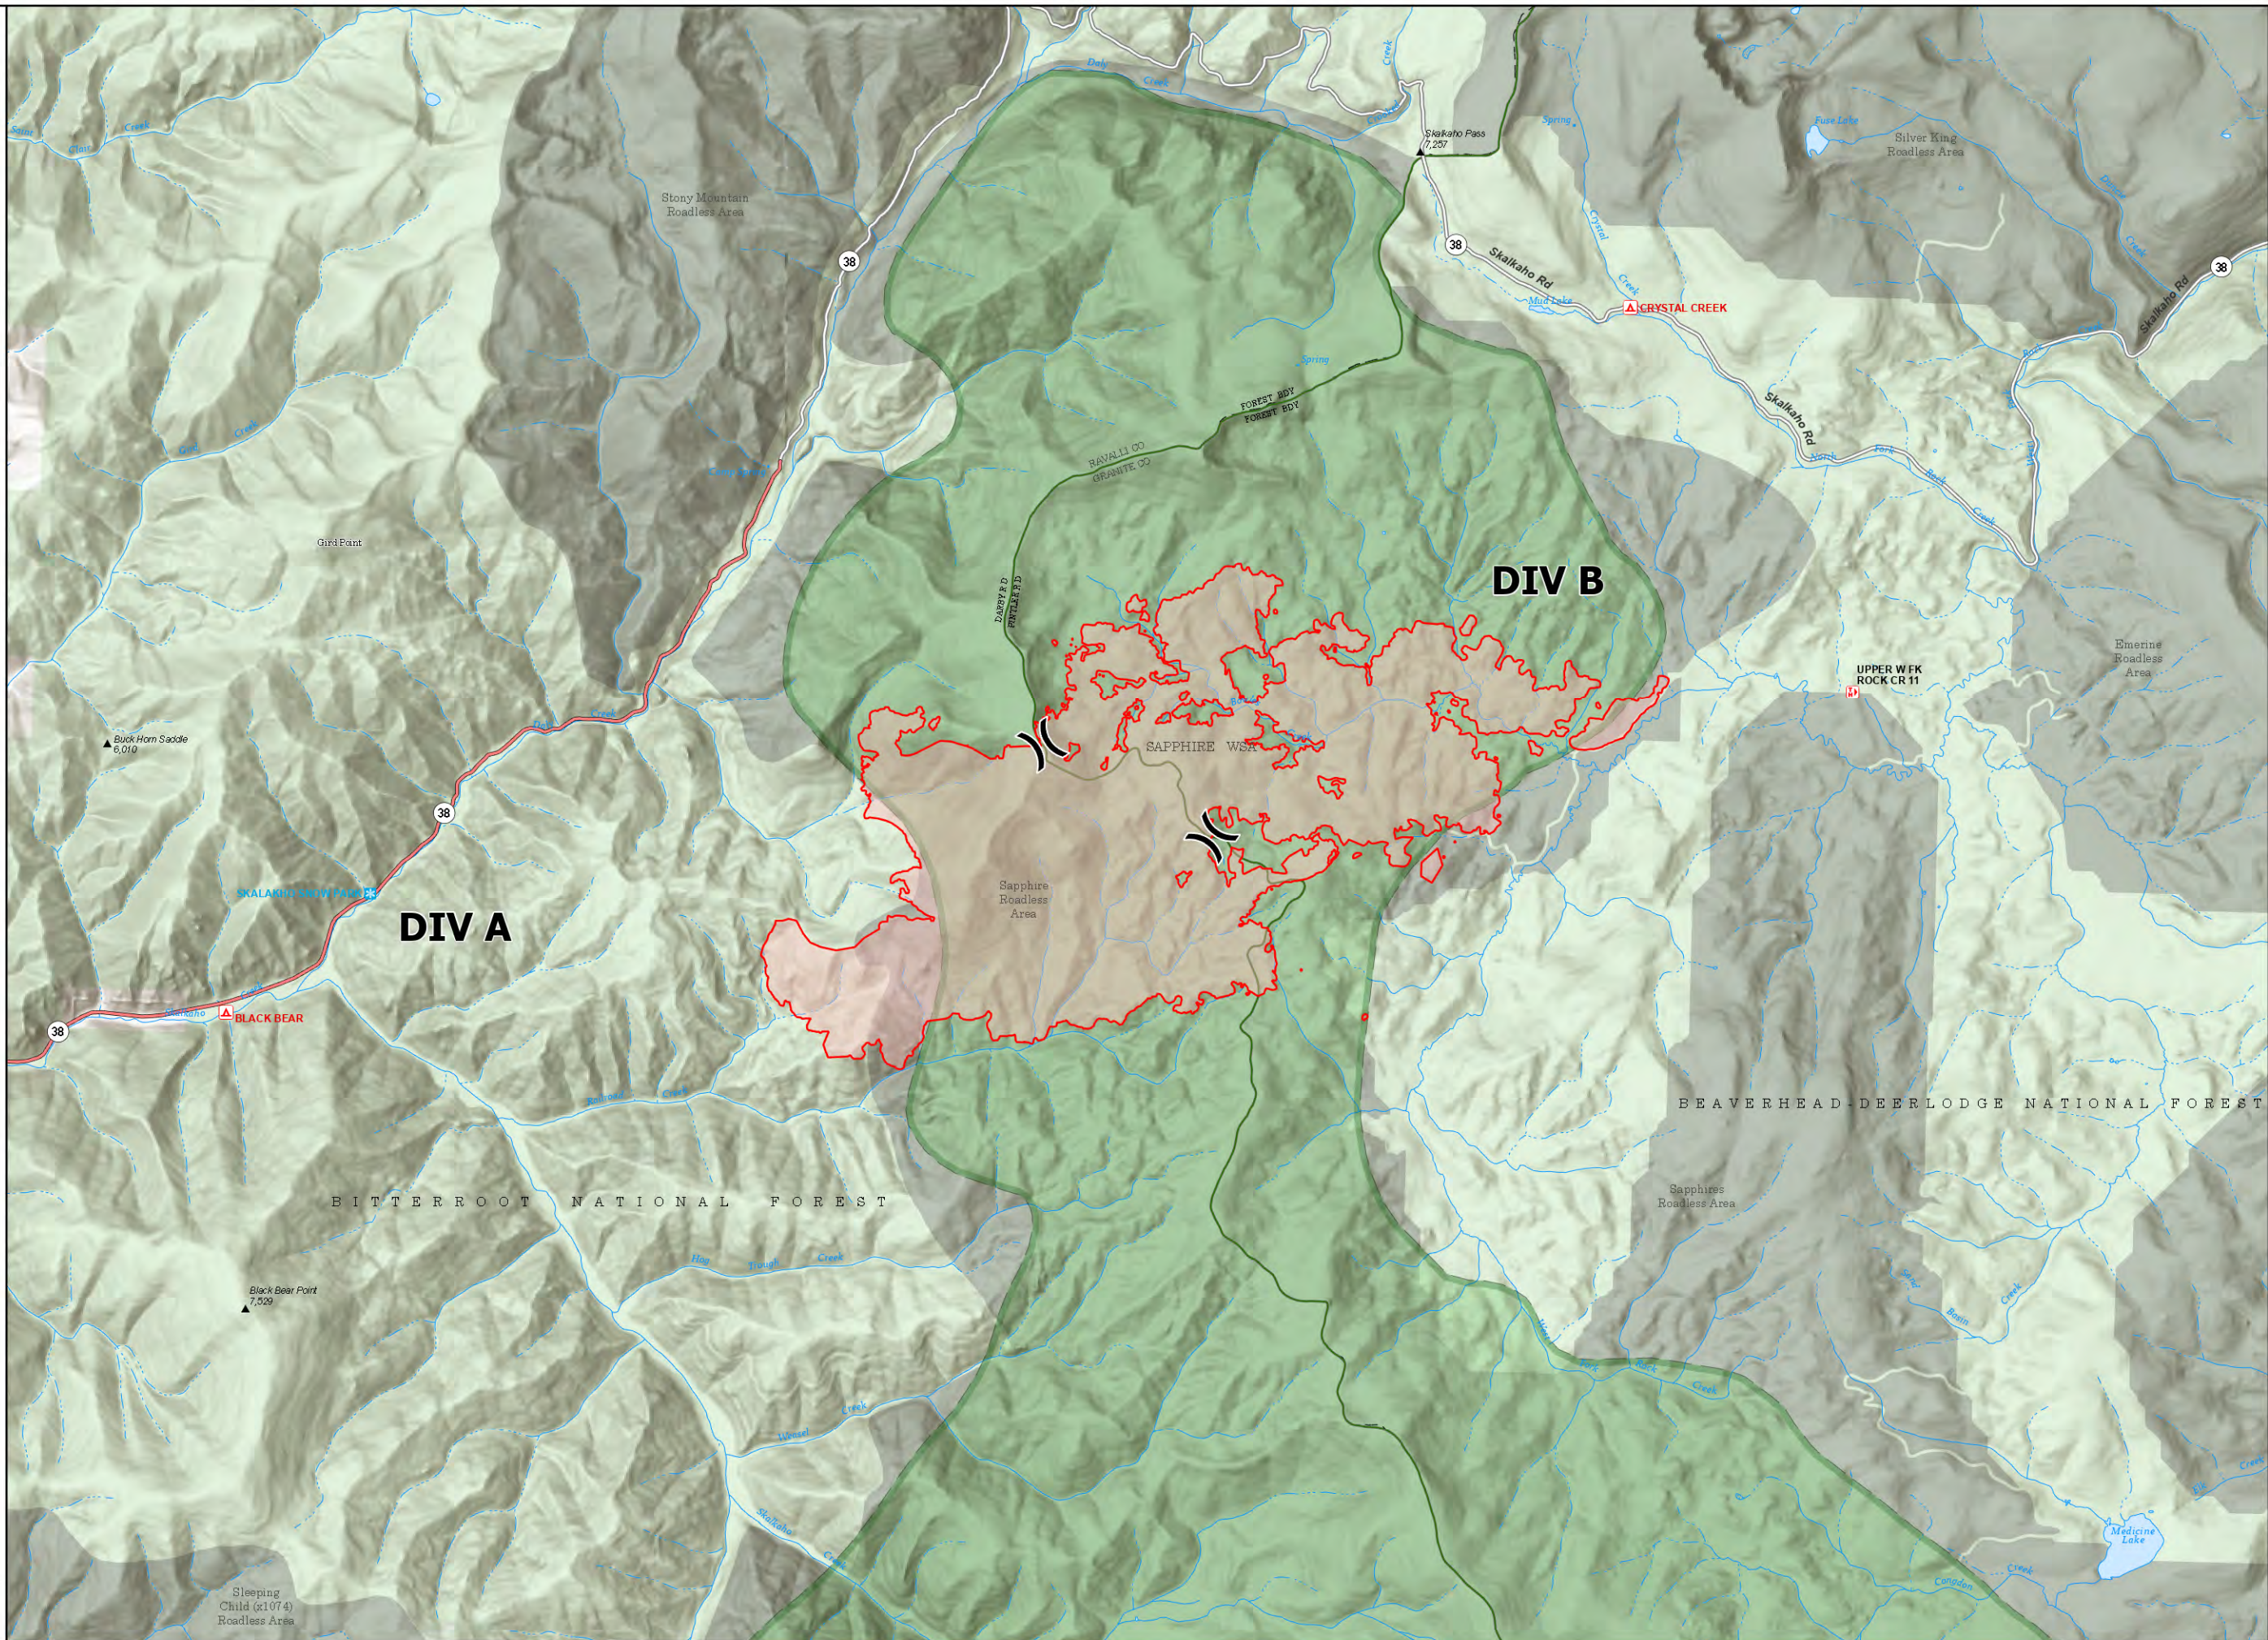

# Public Information

Bowles Creek  
MT-BDF-006210  
4,481 acres  
8/16/2023

Fire perimeter updated from  
IR on 08/16/23 0051 hrs

- )) Division Break
- Wildfire Daily Fire Perimeter
- Secondary Highway
- State Road (Dirt)
- USFS Roadless Areas
- FS Wilderness Study Area Boundary
- Forest Service Land

Remote Incident Support  
Team  
8/16/2023 0522  
North American 1983  
Datum, Lat/Long Grid

Sleeping  
Child (x1074)  
Roadless Area