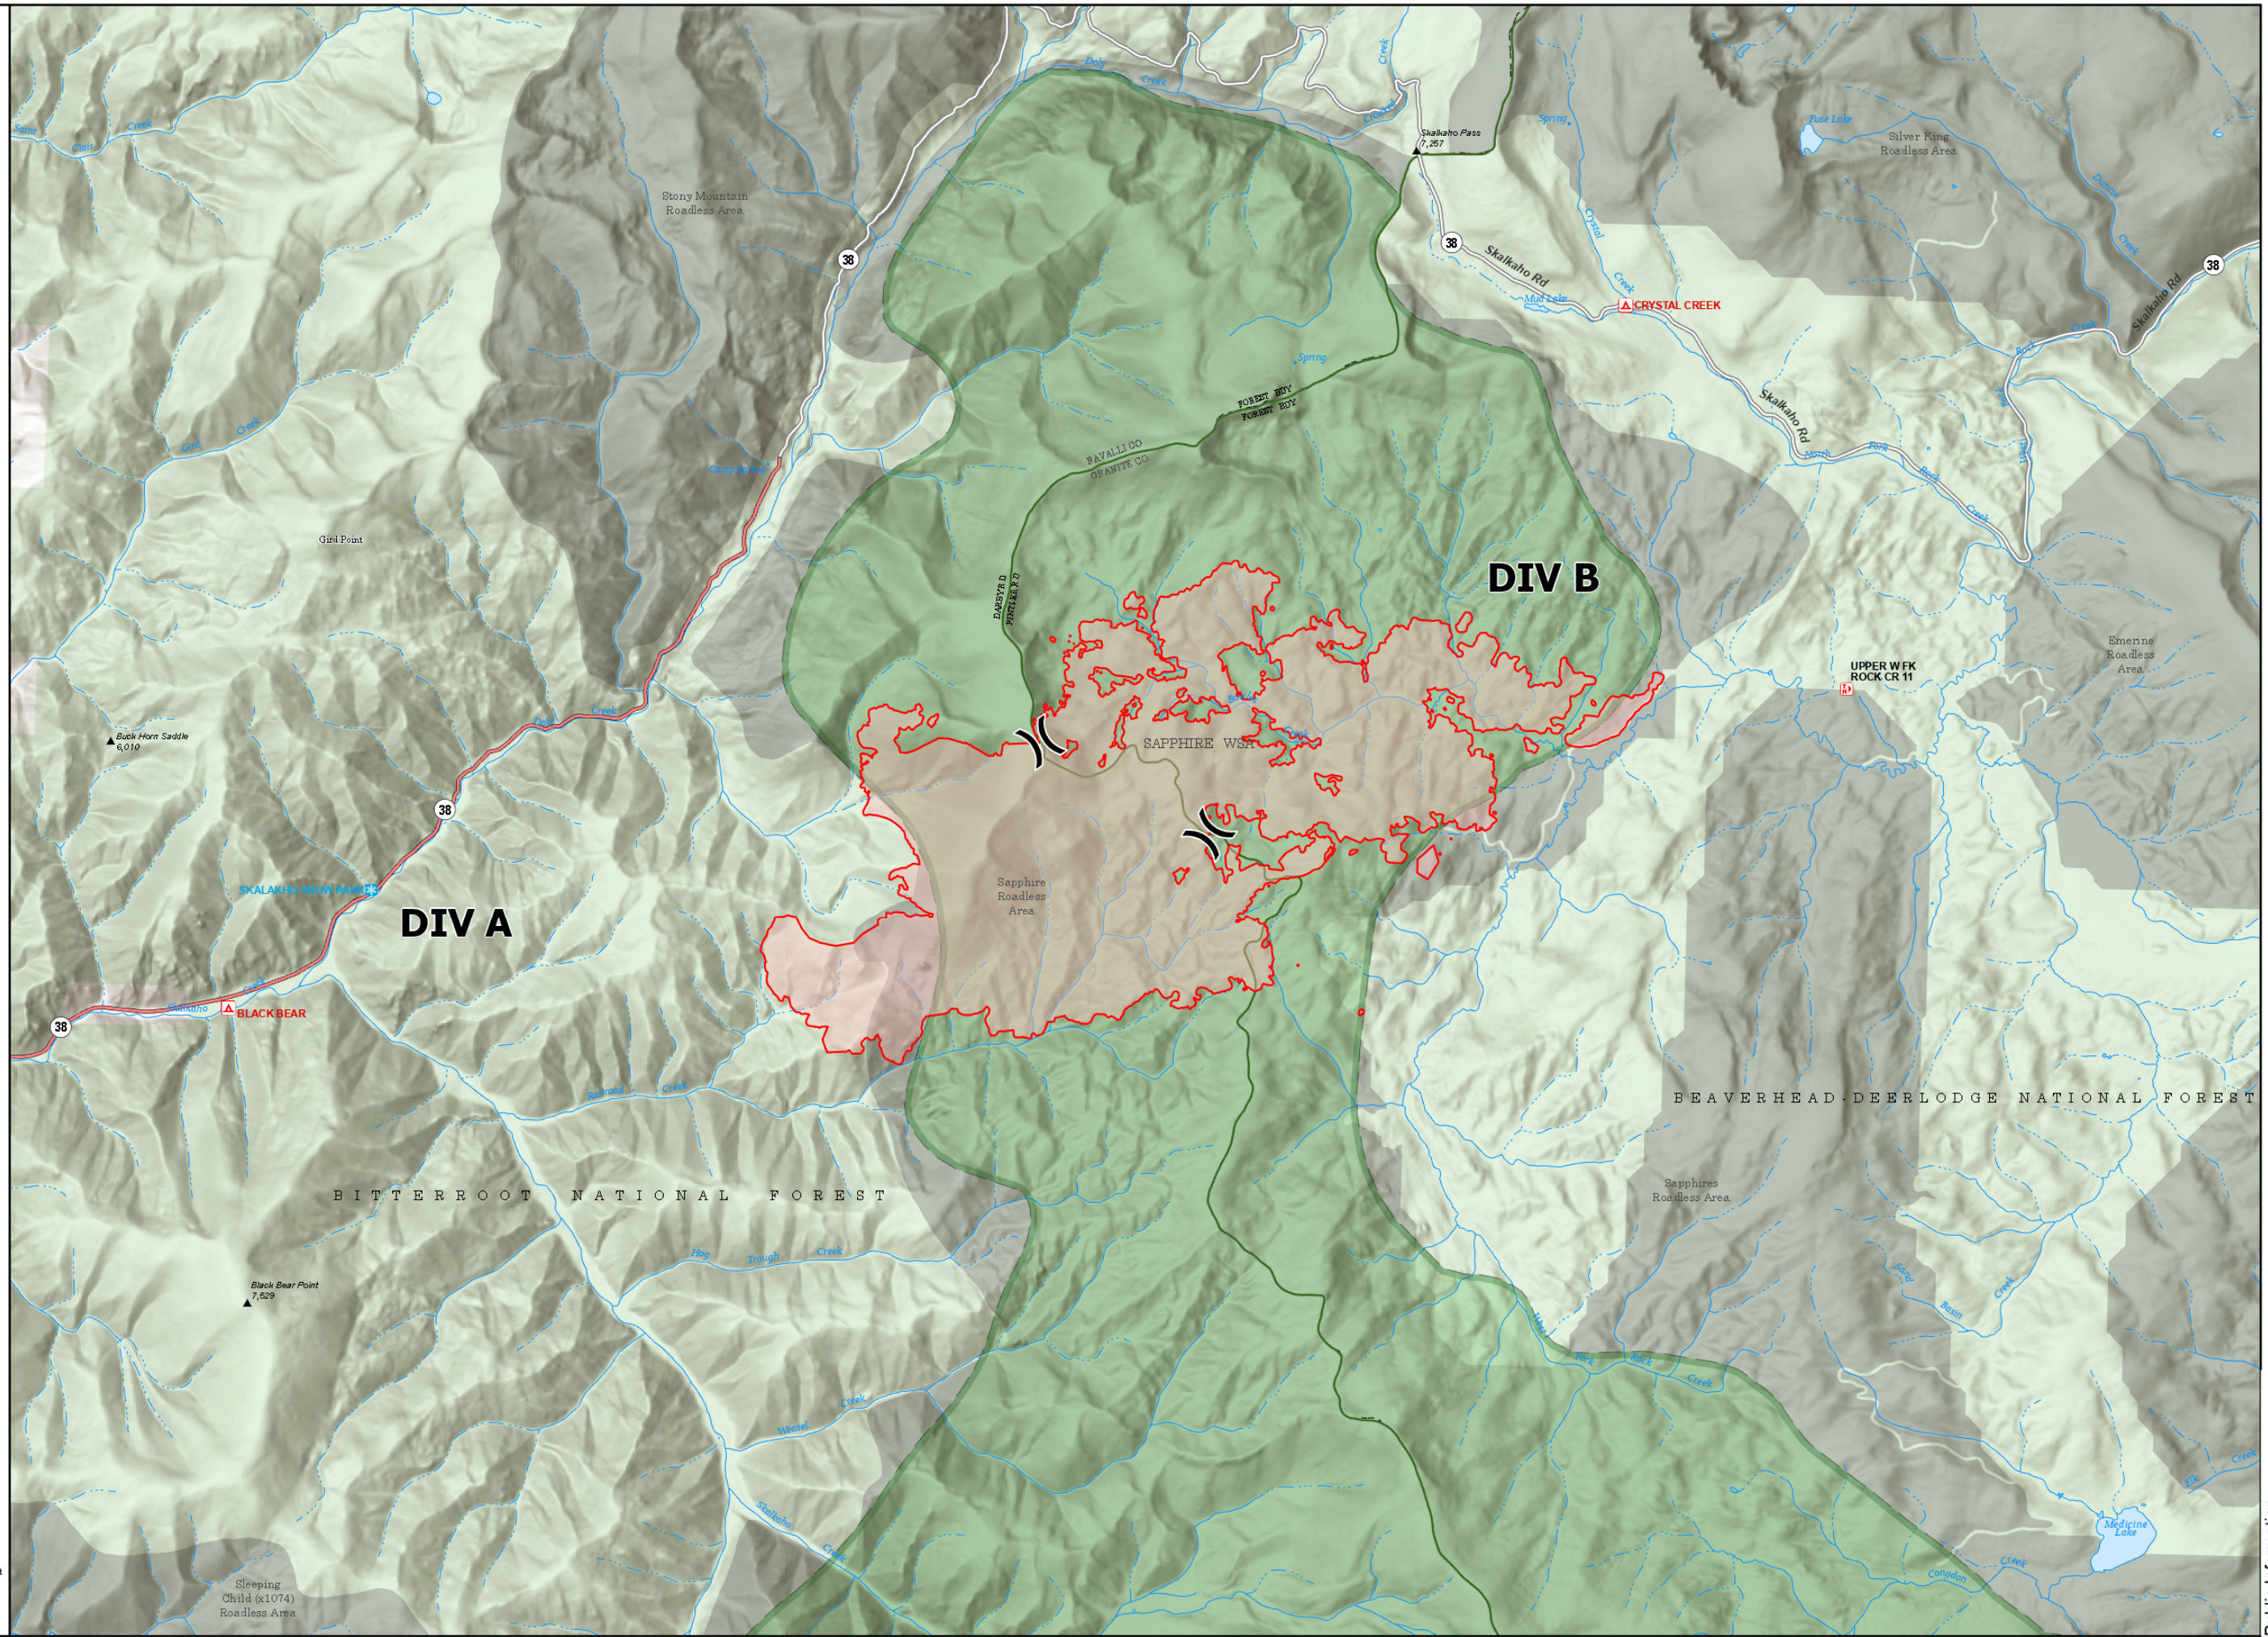

Public Information

Bowles Creek
MT-BDF-006210
4,481 acres
8/17/2023

Fire perimeter updated from
IR on 08/16/23 0051hrs

- ⌘ Division Break
- 🔴 Wildfire Daily Fire Perimeter
- 🛣️ Secondary Highway
- 🛣️ State Road (Dirt)
- 🏠 USFS Roadless Areas
- 🌲 FS Wilderness Study Area Boundary
- 🌲 Forest Service Land

Remote Incident Support
Team
8/17/2023 0006
North American 1983
Datum: LatLong Grid