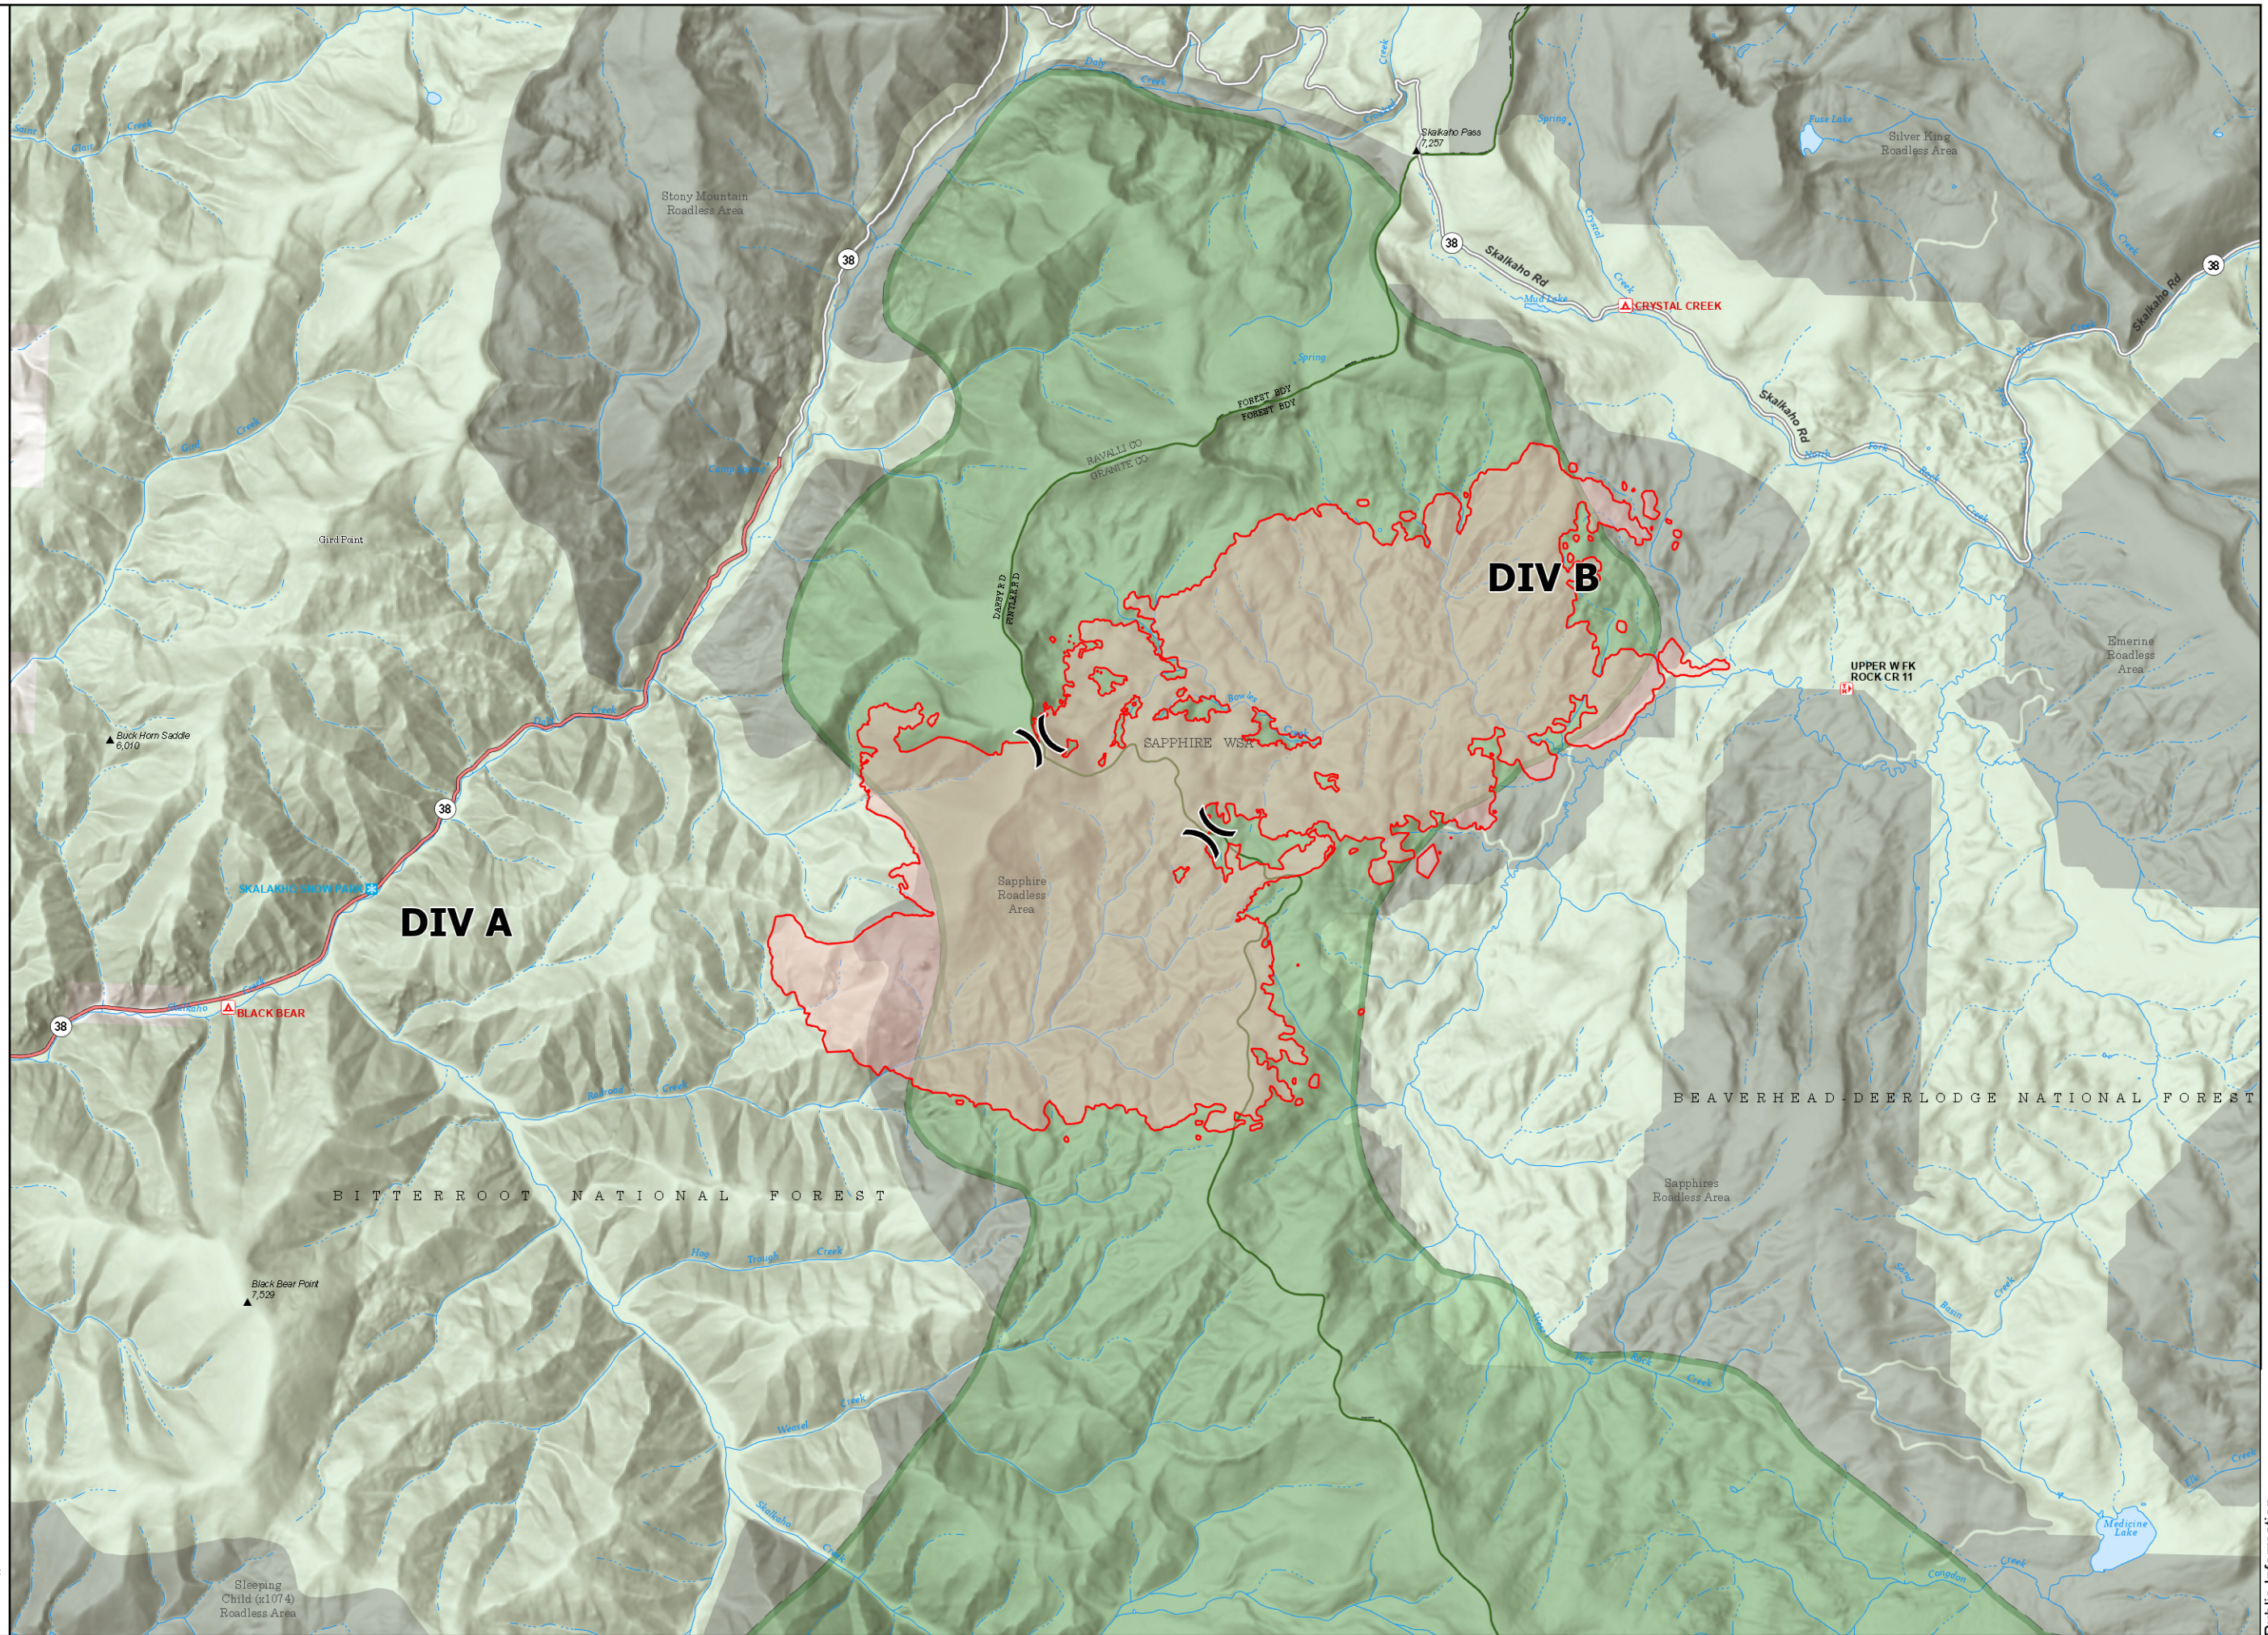

Public Information

Bowles Creek
MT-BDF-006210
6,847 acres
8/18/2023

Fire perimeter updated from
IR on 08/17/23 2306 MDT

-)) Division Break
- Wildfire Daily Fire Perimeter
- Secondary Highway
- State Road (Dirt)
- USFS Roadless Areas
- FS Wilderness Study Area Boundary
- Forest Service Land

Remote Incident Support
Team
8/18/2023 0525
North American 1983
Datum: LatLong Grid

Sleeping
Child (x1074)
Roadless Area