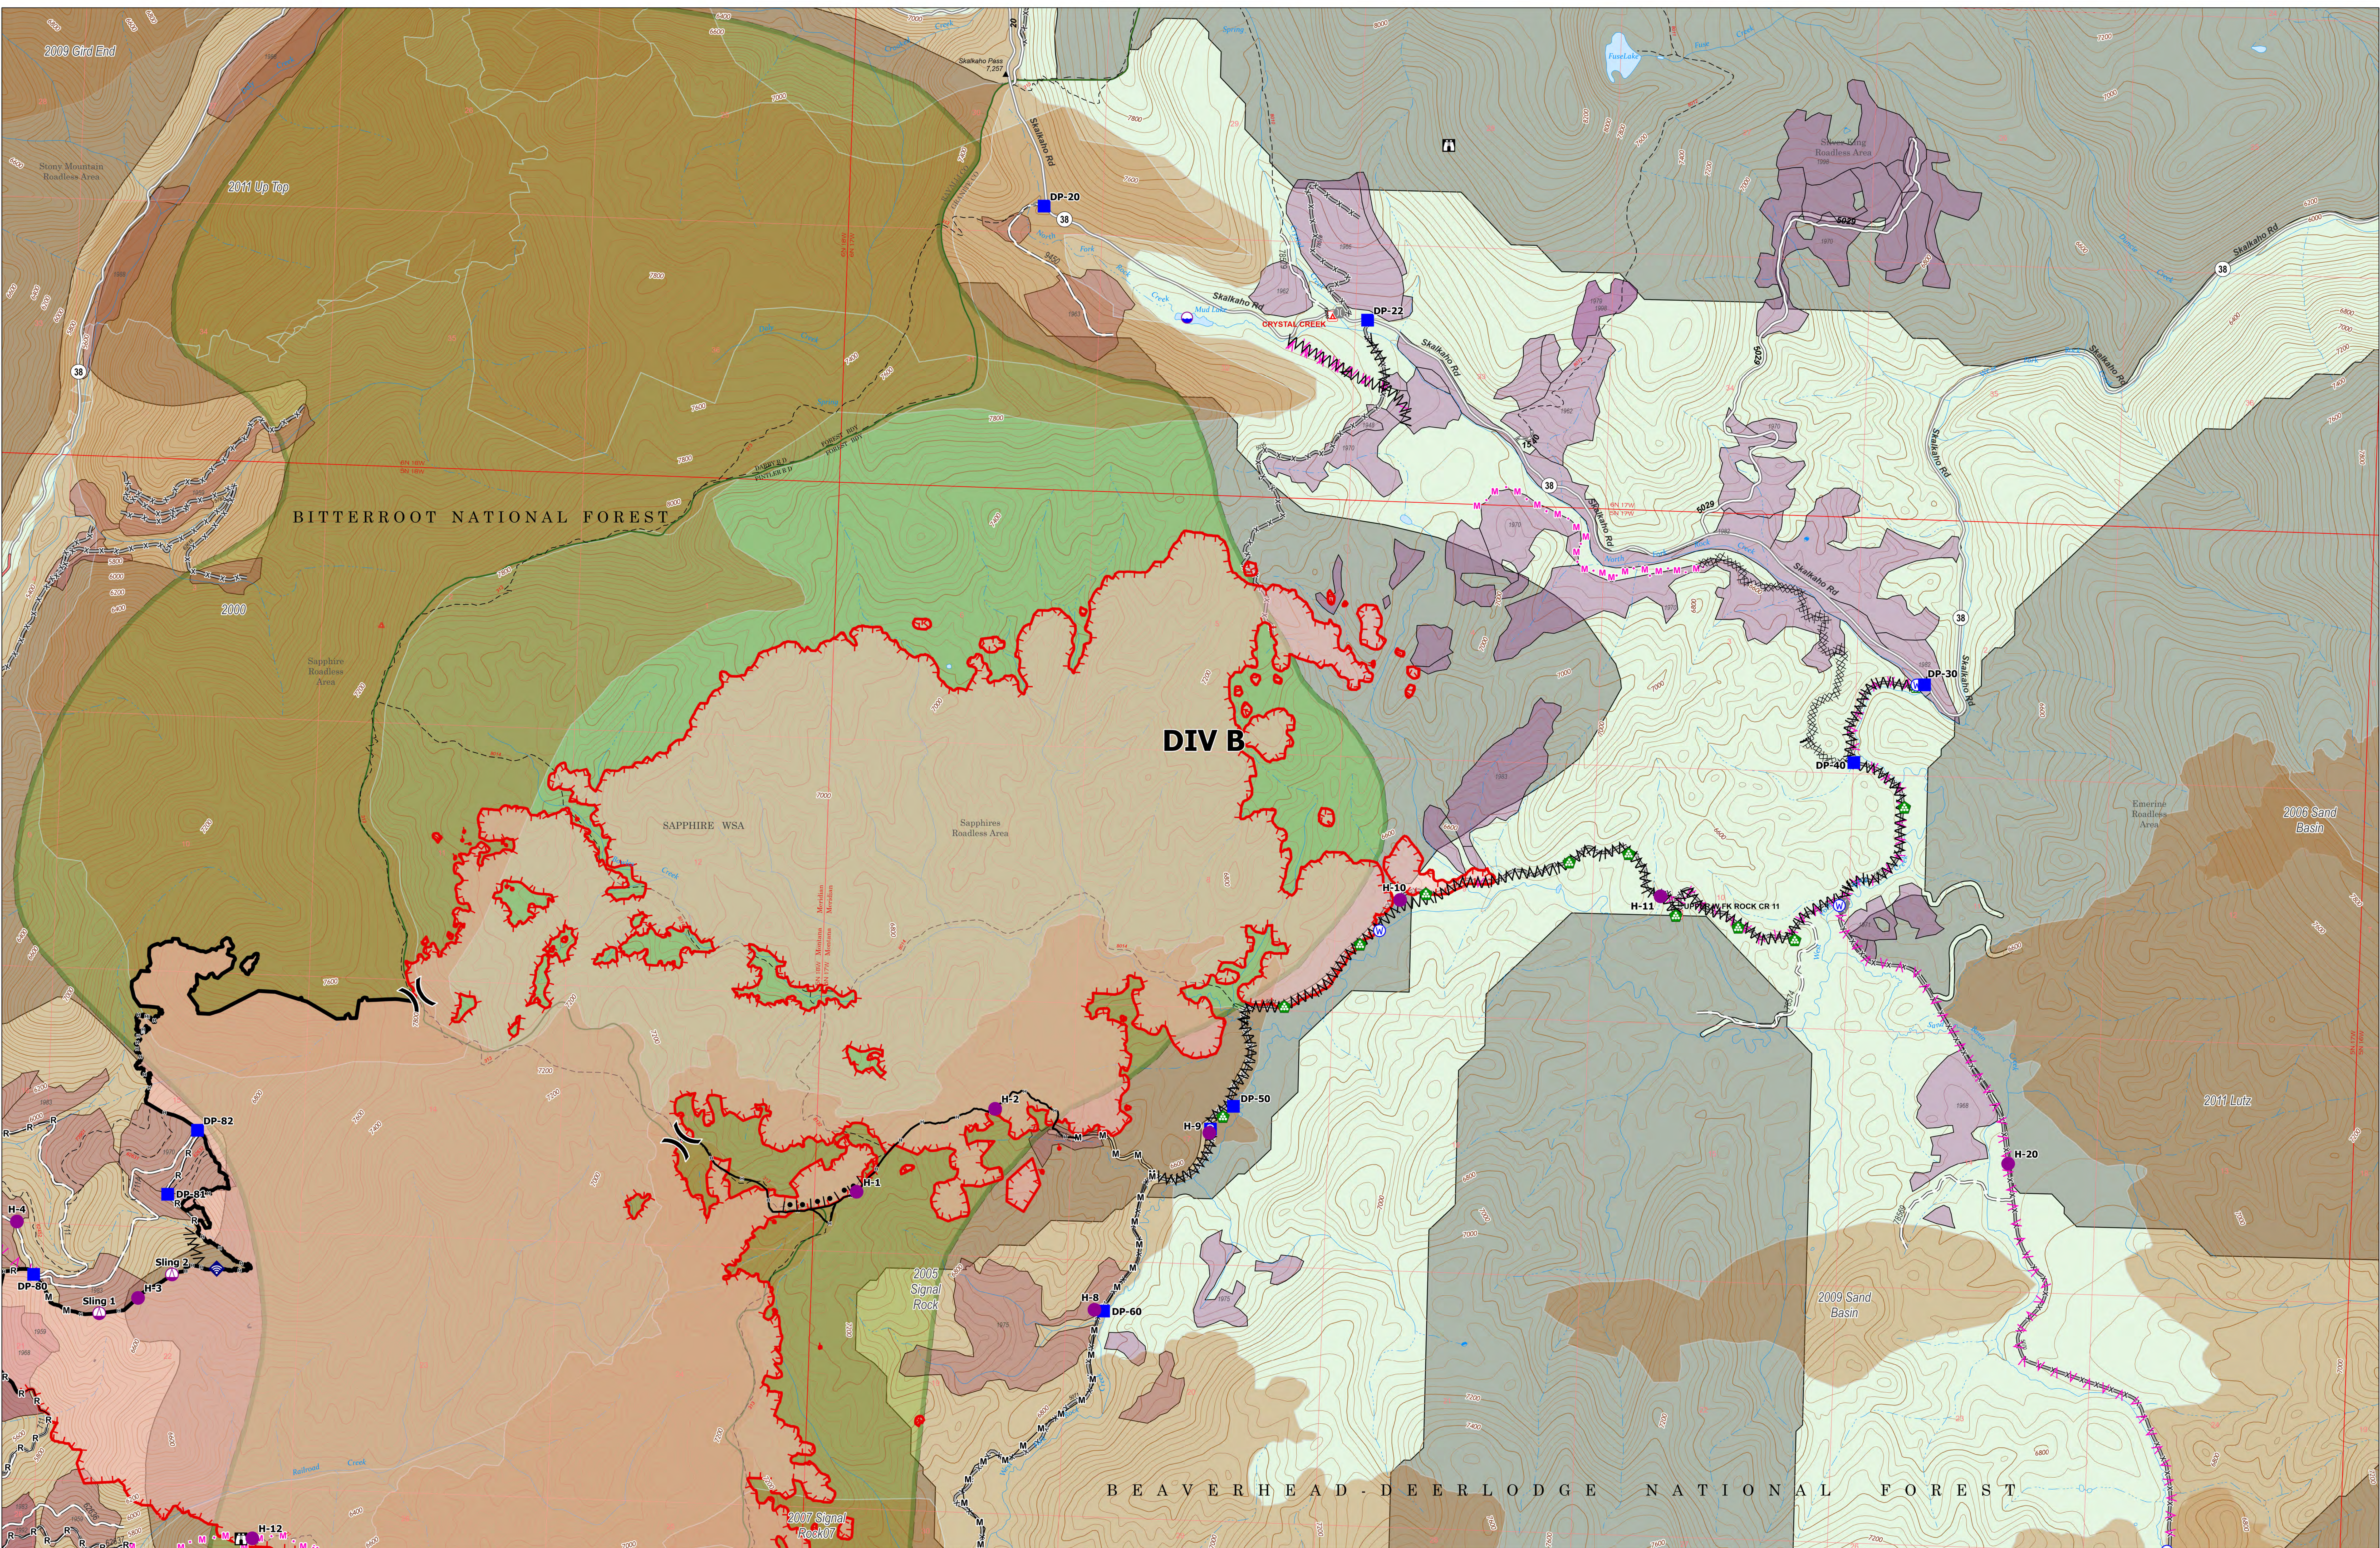

DIV A Operations

Bowles Creek
MT-BDF-006210
6,847 acres
08/20/2023

Forest Name	Burned Acres
Bitterroot National Forest	3243.9
Beaverhead-Deerlodge National Forest	3603.5

- Structure
- Dip Site
- Helispot
- Sling Site
- Division Break
- Drop Point
- Camp
- Lookout
- Value at Risk
- Gate
- Bridge
- Water Development or Draft Site
- Internet Access
- Water Source
- Completed Burnout
- Completed Fuel Break
- Completed Hand Line
- Completed Mixed Construction Line
- Completed Road as Line
- Planned Fuel Break
- Planned Hand Line
- Planned Mixed Construction Line
- Temporary Flight Restriction
- Contained
- Uncontained
- Wildfire Daily Fire Perimeter
- Secondary Highway
- Gravel Road
- Dirt Road
- Unimproved Road
- Forest Service Roads Closed

- Past Timber Harvest Year**
- Labeled with Year Completed
- Historical Fire Perimeters 2000-2022**
- 2022
 - 2015
 - 2011
 - 2007
 - 2005
 - 2000

DIV A Operations

Bowles Creek
MT-BDF-006210
6,847 acres
08/20/2023

Forest Name	Burned Acres
Bitterroot National Forest	3243.9
Beaverhead-Deerlodge National Forest	3603.5

- Structure
- Dip Site
- Helispot
- Sling Site
- Division Break
- Staging Area
- Lookout
- Bridge
- Water Development or Draft Site
- Landing or Log Deck
- Internet Access
- Water Source
- Completed Burnout
- Completed Dozer Line
- Completed Fuel Break
- Completed Hand Line
- Completed Mixed Construction Line
- Completed Road as Line
- Planned Fuel Break
- Planned Mixed Construction Line
- Contained
- Uncontained
- Wildfire Daily Fire Perimeter
- Secondary Highway
- State Road (Dirt)
- Trail
- Dirt Road
- Unimproved Road
- Forest Service Roads Closed
- Labeled with Year Completed

- ### Historical Fire Perimeters 2000-2022
- 2011
 - 2009
 - 2007
 - 2006
 - 2005
 - 2000