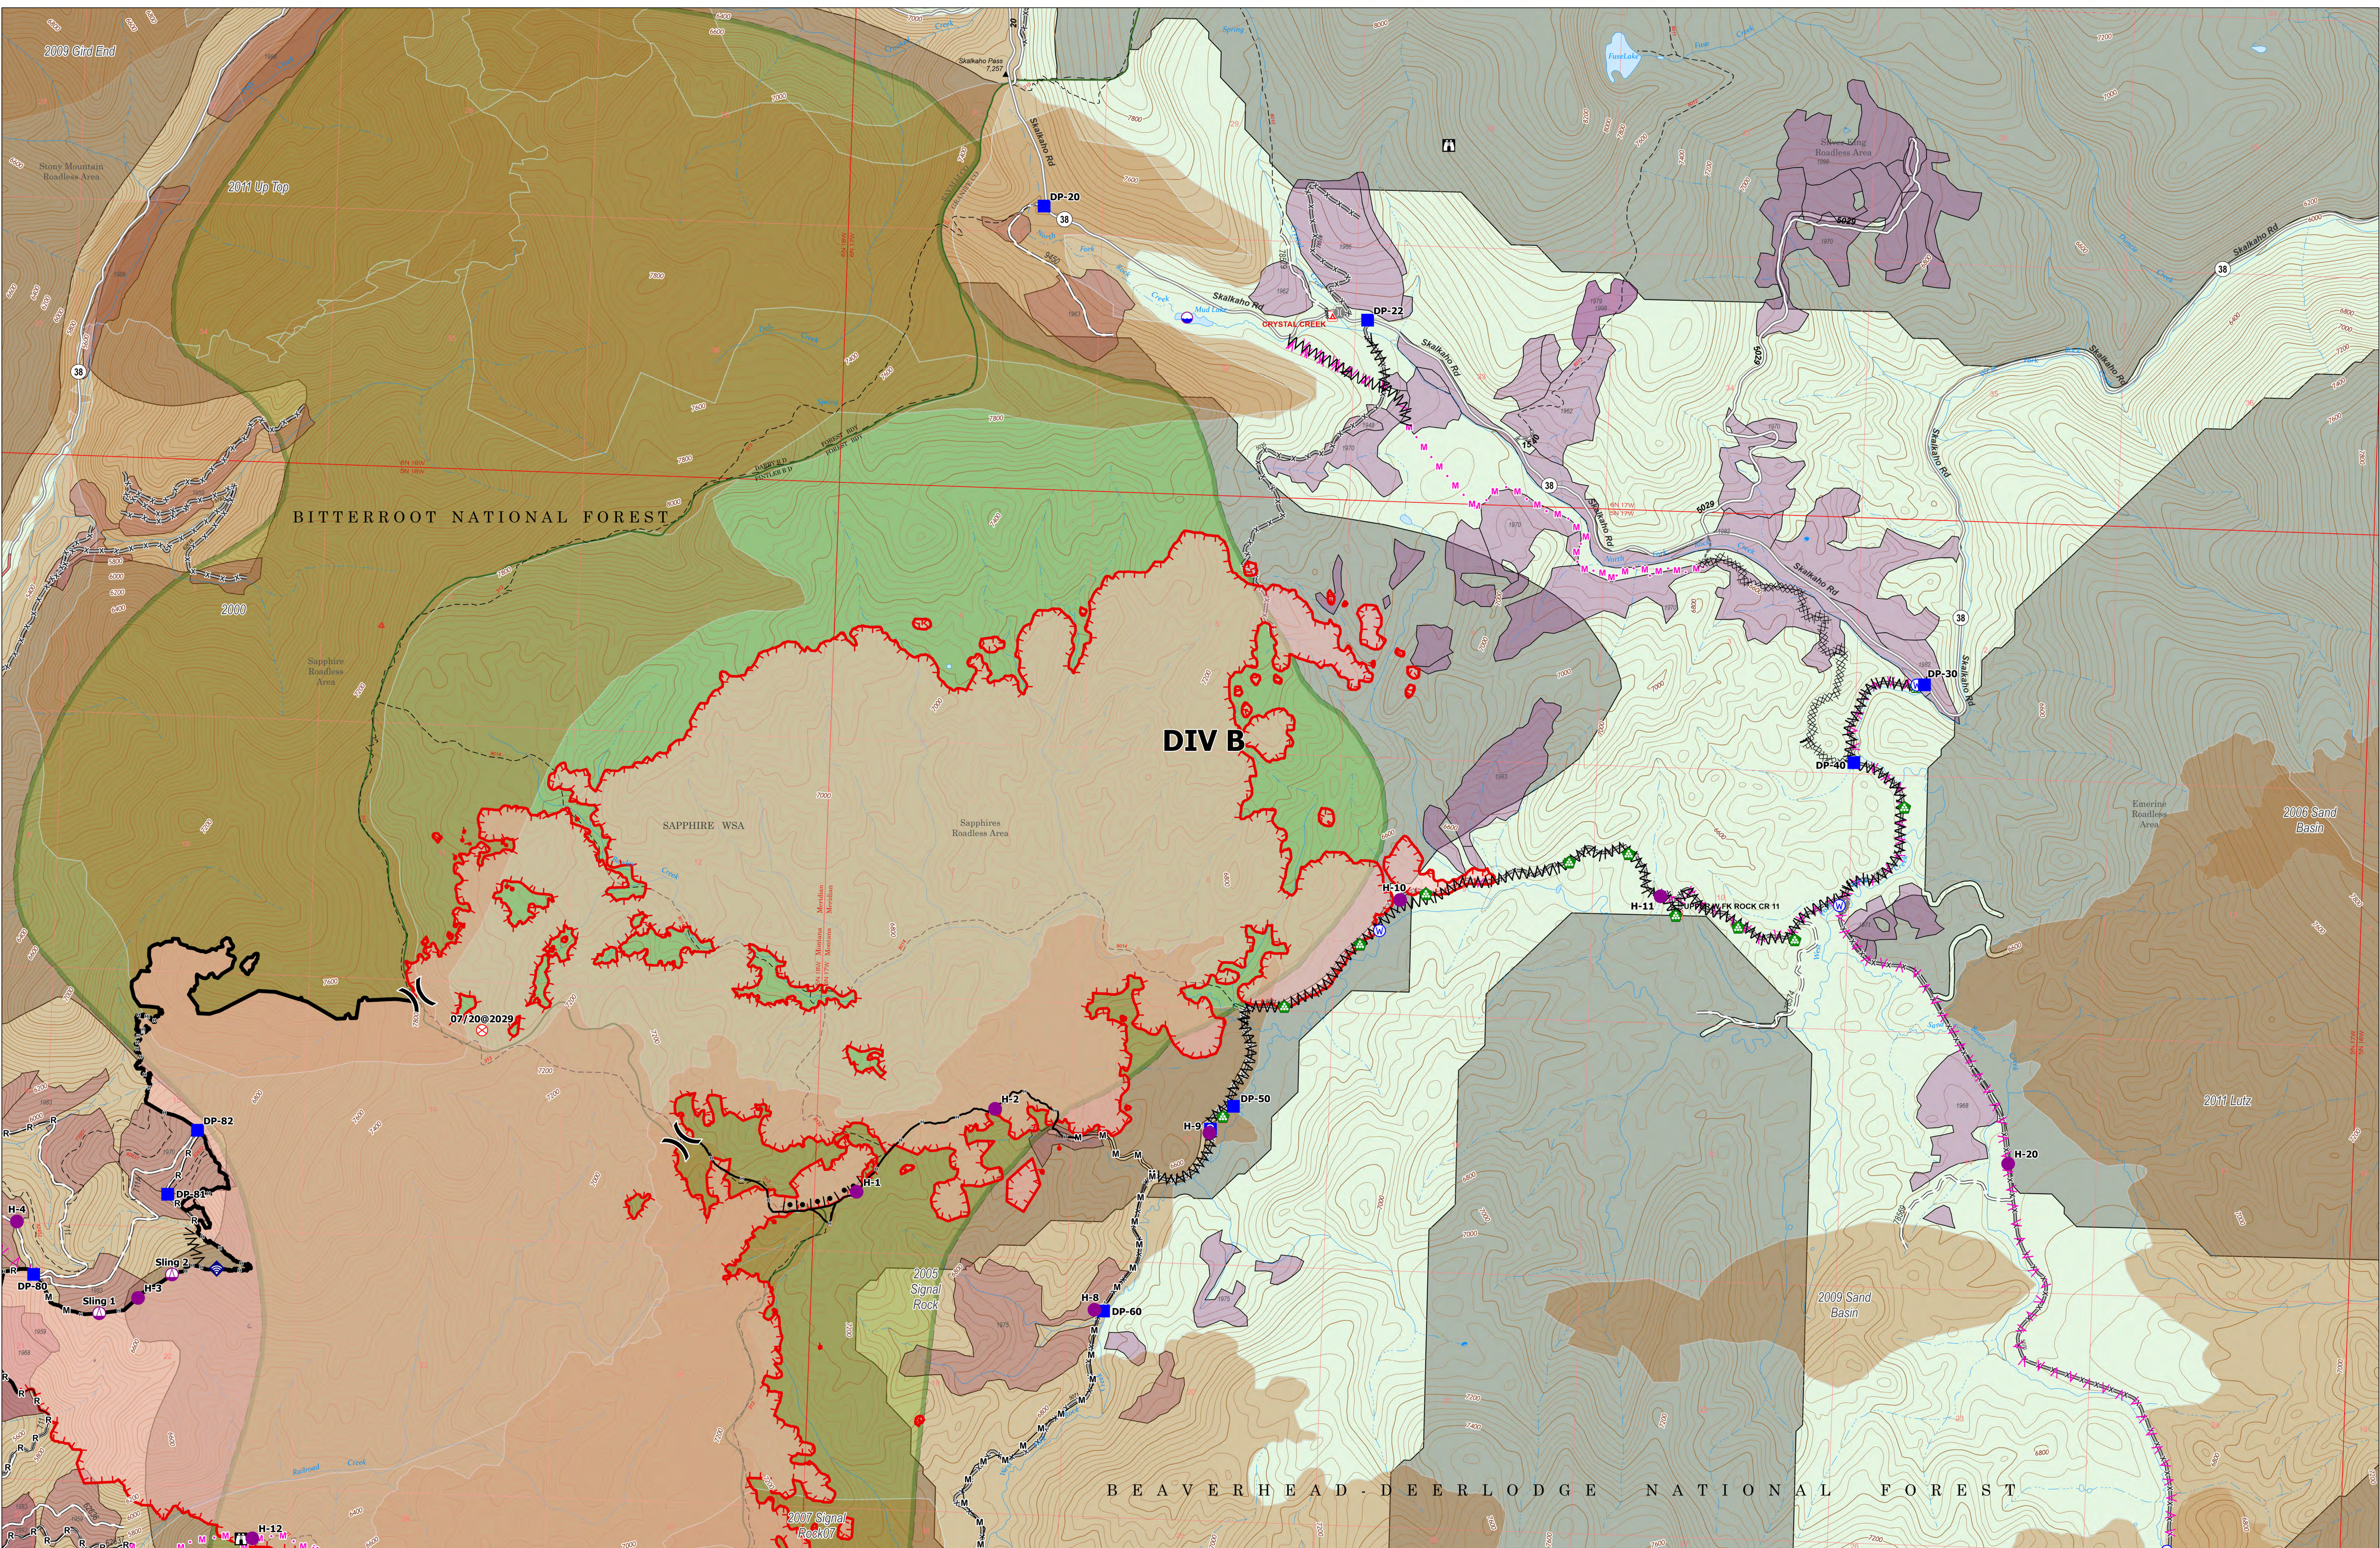

DIV A Operations

Bowles Creek
 MT-BDF-006210
 6,847 acres
 08/21/2023

Fire perimeter updated from
 IR on 08/17/23 2306 MDT

0 0.25 0.5 0.75 1
 Miles
 1 inch equals 2 miles
 Scale: 1:12,500

Forest Name	Burned Acres
Bitterroot National Forest	3243.9
Beaverhead-Deerlodge National Forest	3603.5

- Structure
- Dip Site
- Helispot
- Sling Site
- Division Break
- Drop Point
- Camp
- Lookout
- Fire Origin
- Value at Risk
- Gate
- Bridge
- Water Development or Draft Site
- Internet Access
- Water Source
- Completed Burnout
- Completed Fuel Break
- Completed Hand Line
- Completed Mixed Construction Line
- Completed Road as Line
- Planned Fuel Break
- Planned Hand Line
- Planned Mixed Construction Line
- Temporary Flight Restriction
- Contained
- Uncontained
- Wildfire Daily Fire Perimeter
- Secondary Highway
- Trail
- Gravel Road
- Dirt Road
- Unimproved Road
- Forest Service Roads Closed
- Past Timber Harvest Year Labeled with Year Completed

- Historical Fire Perimeters 2000-2022**
- 2022
 - 2015
 - 2011
 - 2007
 - 2005
 - 2000

DIV A Operations

Bowles Creek
 MT-BDF-006210
 6,847 acres
 08/21/2023

Forest Name	Burned Acres
Bitterroot National Forest	3243.9
Beaverhead-Deerlodge National Forest	3603.5

- Structure
- Dip Site
- Helispot
- Sling Site
- Division Break
- Drop Point
- Staging Area
- Lookout
- Fire Origin
- Bridge
- Water Development or Draft Site
- Landing or Log Deck
- Internet Access
- Water Source
- Completed Burnout
- Completed Dozer Line
- Completed Fuel Break
- Completed Hand Line
- Planned Fuel Break
- Planned Mixed Construction Line
- Other
- Contained
- Uncontained
- Wildfire Daily Fire Perimeter
- Secondary Highway
- Completed Mixed Construction Line
- Completed Road as Line
- Trail
- Dirt Road
- Unimproved Road
- Forest Service Roads Closed
- State Road (Dirt)
- Labeled with Year Completed