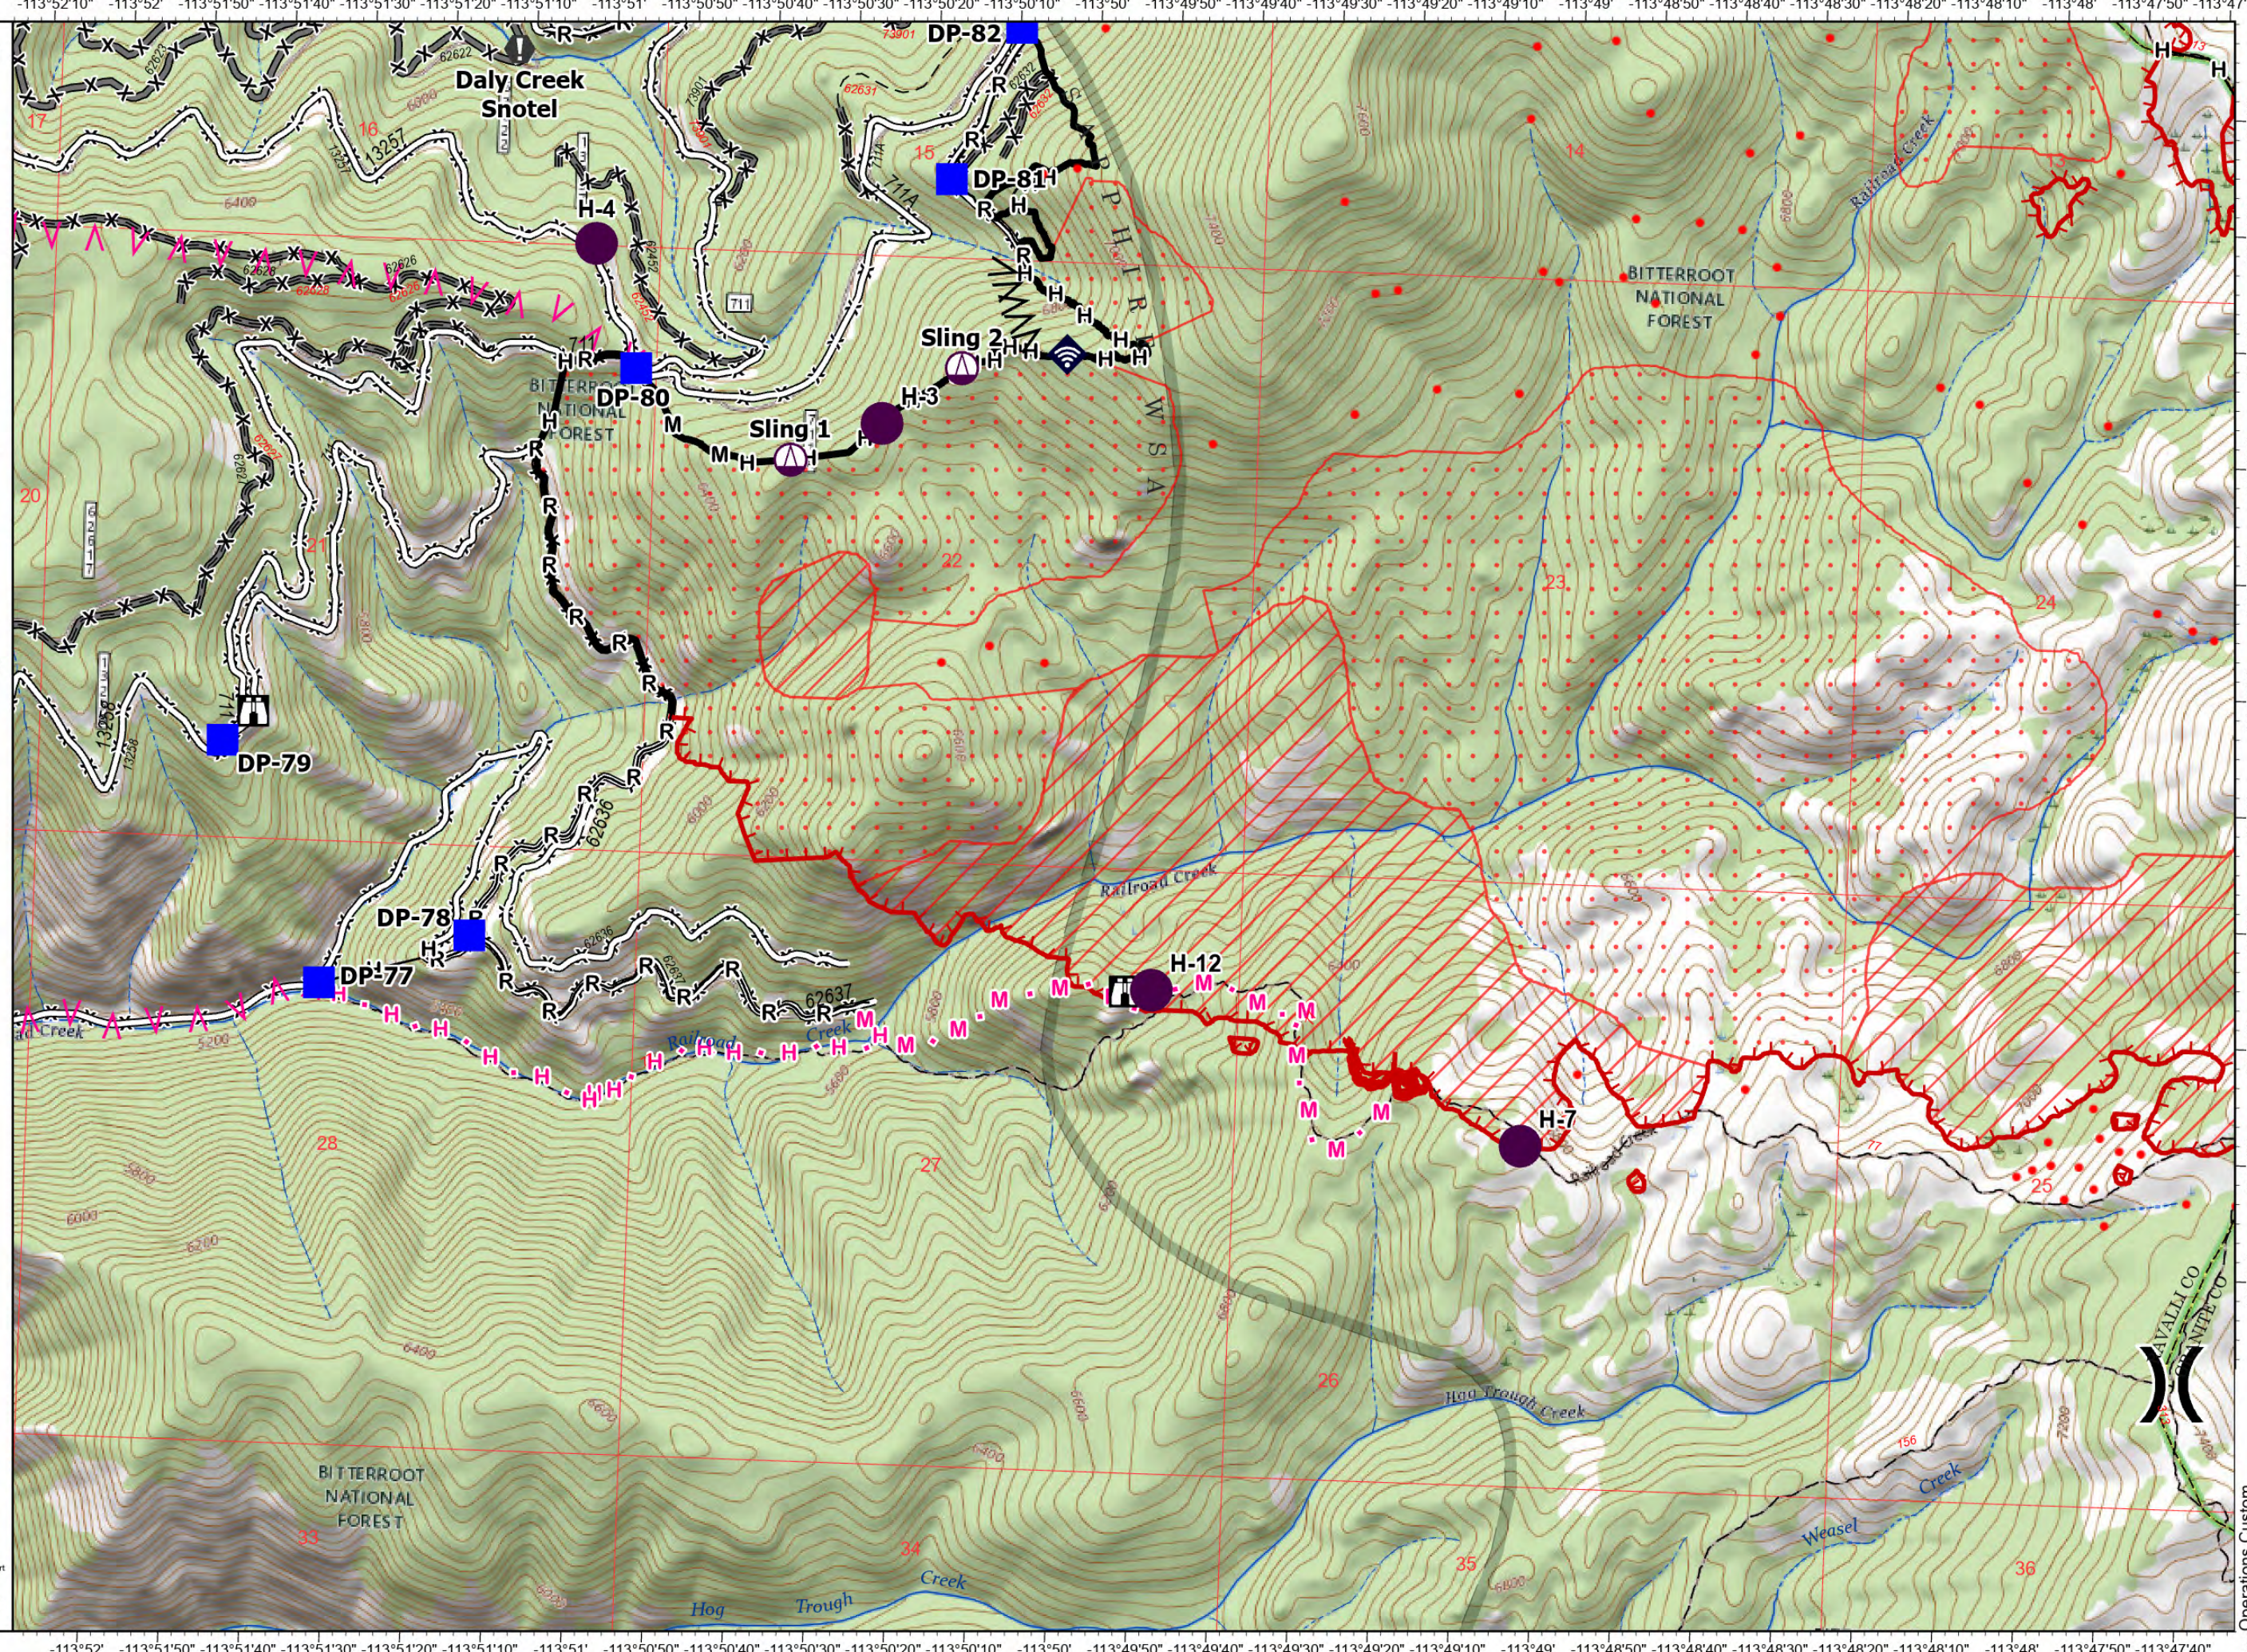

Operations Custom

Bowles Creek
MT-BDF-006210
6,847 acres
8/22/2023

Fire perimeter updated from
IR on 08/17/23 2306 MDT

- Helispot
- ⊙ Sling Site
- ⌋ Division Break
- Drop Point
- ⌚ Lookout
- ⚠ Value at Risk
- Ⓜ Internet Access
- ⚡ Completed Fuel Break
- H Completed Hand Line
- M Completed Mixed Construction Line
- R Completed Road as Line
- ⚡ Planned Fuel Break
- H Planned Hand Line
- M Planned Mixed Construction Line
- ▬ Fire Edge (Field Collection)
- ▬ Contained
- ▬ Uncontained
- ▬ Unimproved Road
- ⚠ Forest Service Roads Closed
- ▬ FS Wilderness Study Area Boundary

Map Contains
Approved and
Proposed Features

0 0.2 0.4
Miles

Scale: 1:116,073

Operations Custom