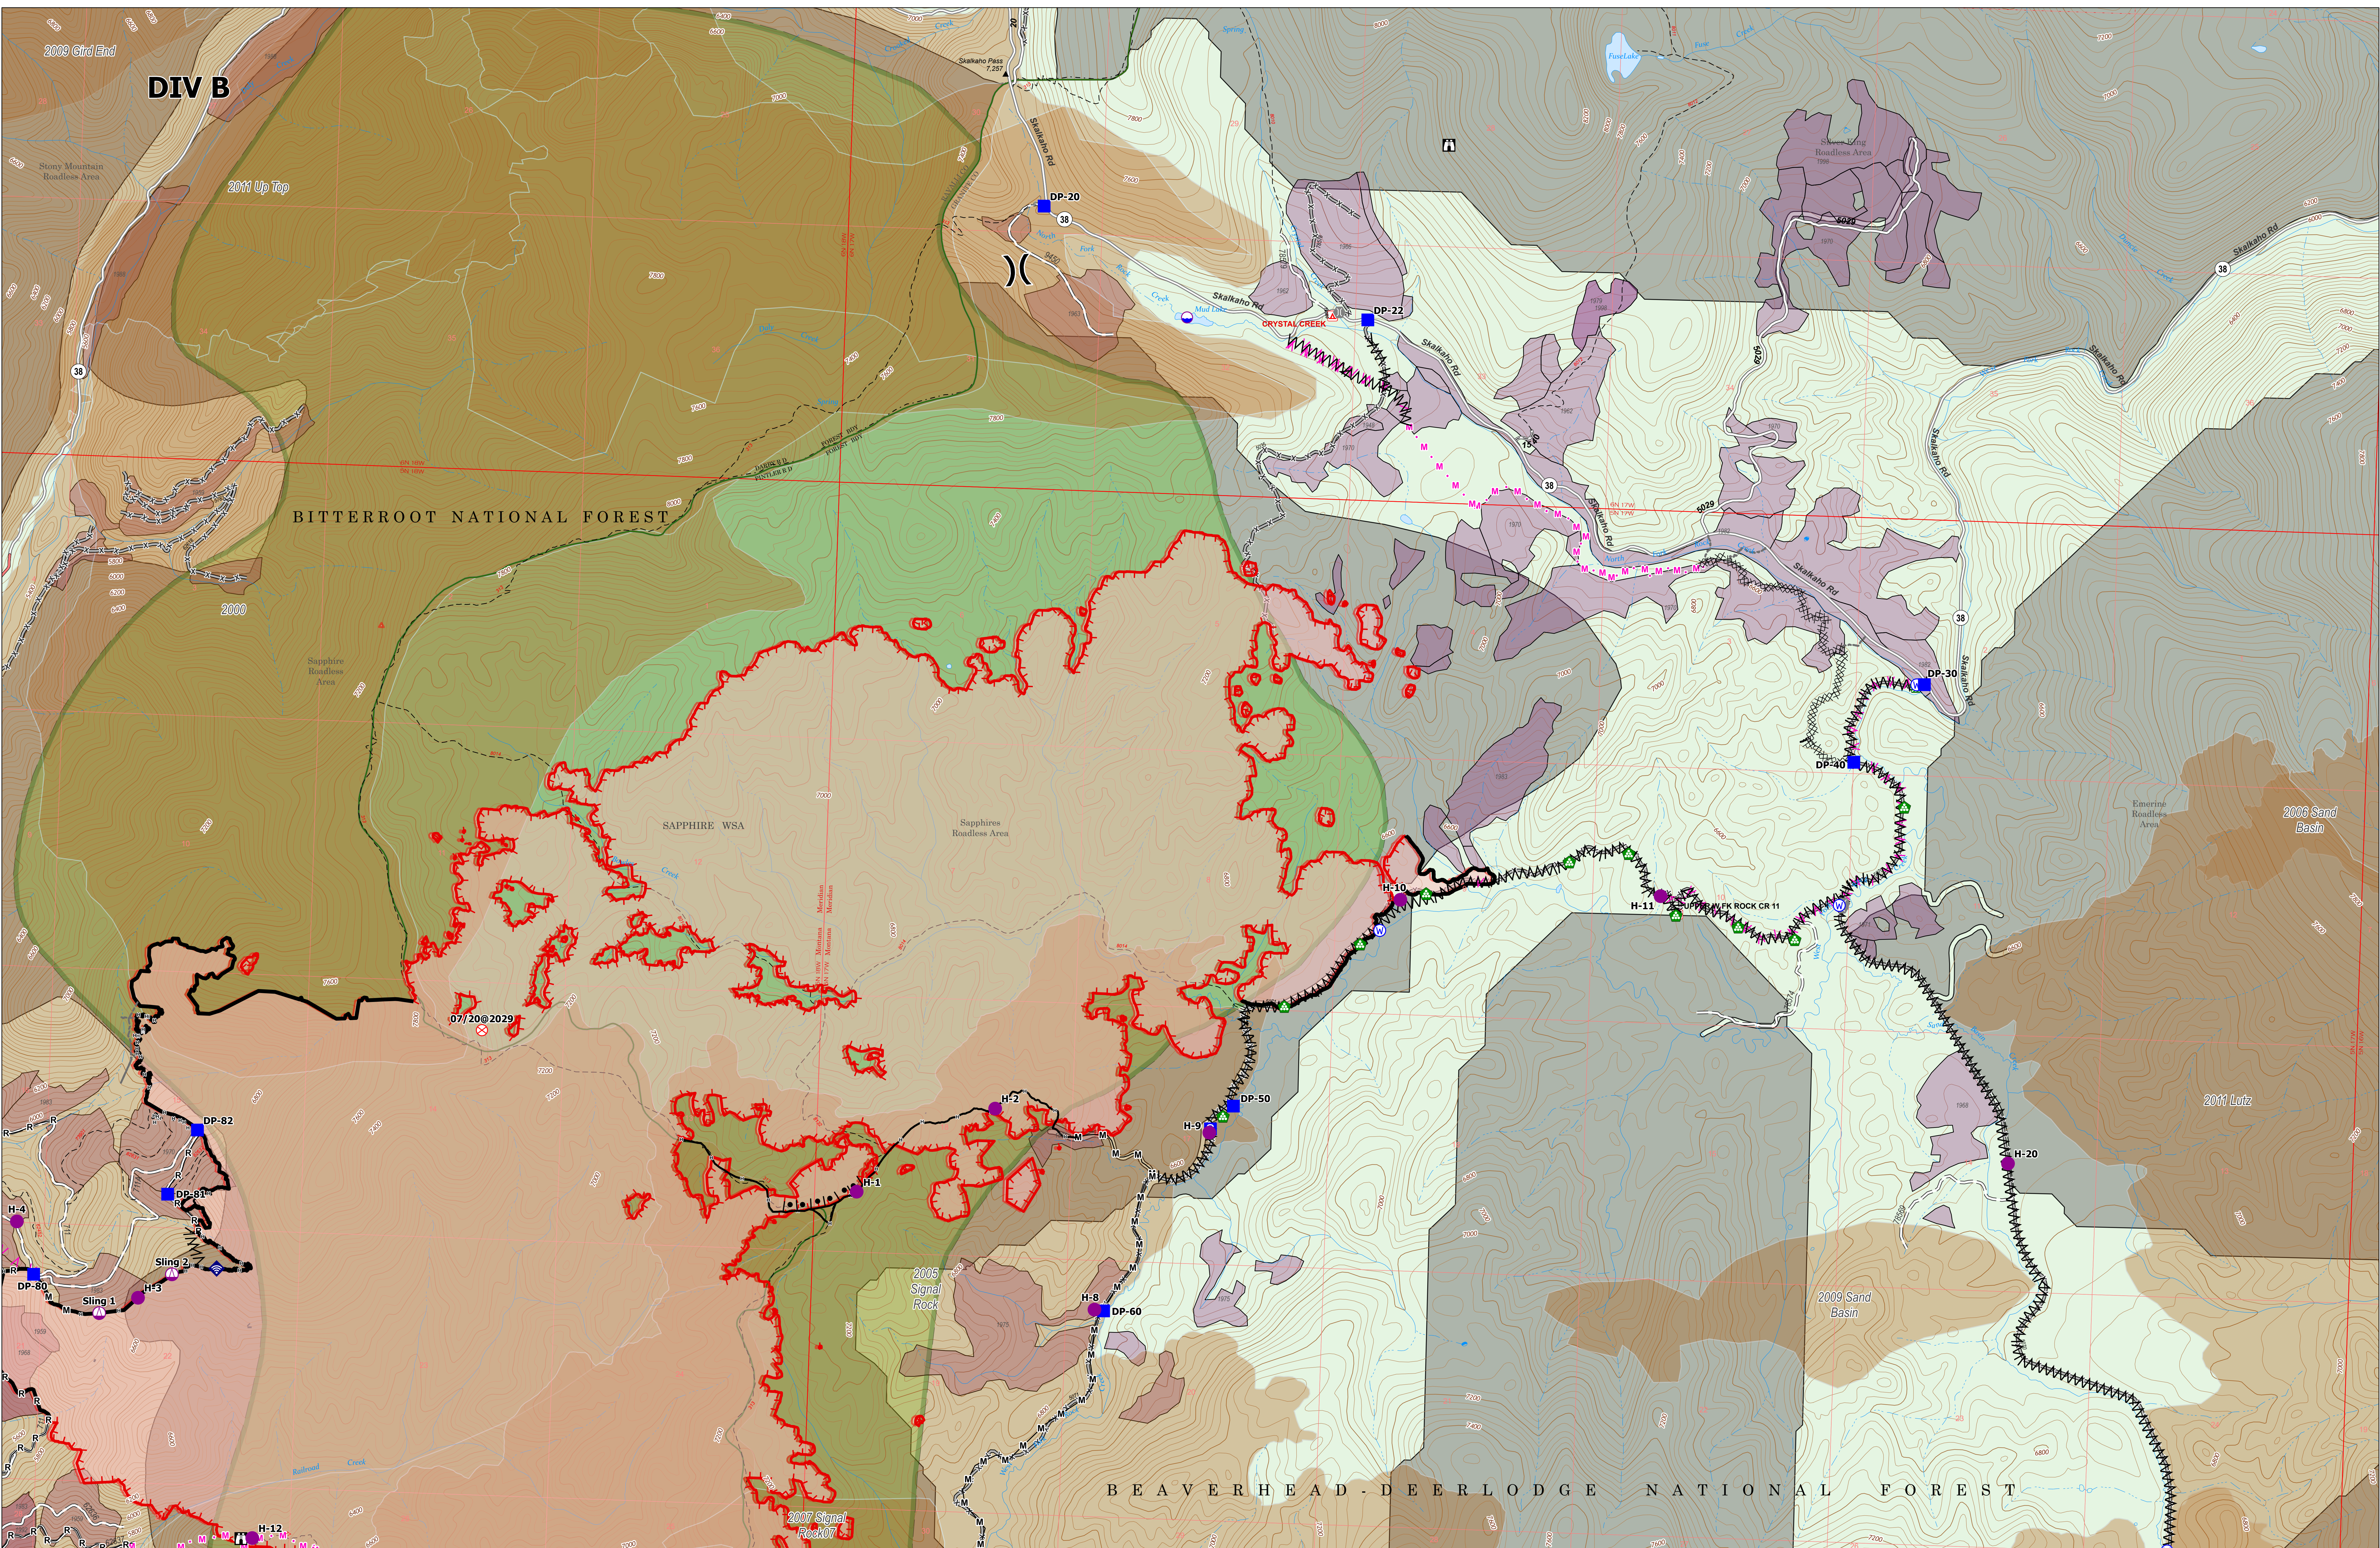

DIV A Operations

Bowles Creek
MT-BDF-006210
6,847 acres
08/23/2023

Fire perimeter updated from IR on 08/17/23 2306 MDT

0 0.25 0.5 0.75 1
1 inch equals 2 miles
Scale: 1:12,500

Forest Name	Burned Acres
Bitterroot National Forest	3243.9
Beaverhead-Deerlodge National Forest	3603.5

- Structure
- Dip Site
- Helispot
- Sling Site
- × Division Break
- Drop Point
- Camp
- Lookout
- Fire Origin
- Value at Risk
- Gate
- Bridge
- Water Development or Draft Site
- ◆ Internet Access
- Water Source
- Completed Burnout
- ∞ Completed Fuel Break
- Completed Hand Line
- Completed Mixed Construction Line
- Completed Road as Line
- ▲ Planned Fuel Break
- Planned Hand Line
- Planned Mixed Construction Line
- Other
- Temporary Flight Restriction
- Fire Edge (Field Collection)
- Contained
- Uncontained
- Wildfire Daily Fire Perimeter
- Secondary Highway
- Gravel Road
- Dirt Road
- Unimproved Road
- Forest Service Roads Closed

- Past Timber Harvest Year**
- Labeled with Year Completed
- Historical Fire Perimeters 2000-2022**
- 2022
 - 2015
 - 2011
 - 2007
 - 2005
 - 2000

DIV A Operations
 Bowles Creek
 MT-BDF-006210
 6,847 acres
 08/23/2023

Forest Name	Burned Acres
Bitterroot National Forest	3243.9
Beaverhead-Deerlodge National Forest	3603.5

- Structure
- Dip Site
- Helispot
- Sling Site
- ⌘ Division Break
- Drop Point
- Staging Area
- Lookout
- ⊙ Fire Origin
- Bridge
- Water Development or Draft Site
- Landing or Log Deck
- Internet Access
- Water Source
- ⌘ Completed Burnout
- ⌘ Completed Dozer Line
- ⌘ Completed Fuel Break
- ⌘ Completed Hand Line
- Completed Mixed Construction Line
- Completed Road as Line
- ▲ Planned Fuel Break
- Planned Mixed Construction Line
- Other
- Contained
- Uncontained
- Wildfire Daily Fire Perimeter
- Secondary Highway
- State Road (Dirt)
- Trail
- Dirt Road
- Unimproved Road
- Forest Service Roads Closed
- Labeled with Year Completed
- Historical Fire Perimeters 2000-2022
- 2009
- 2007
- 2006
- 2005
- 2000