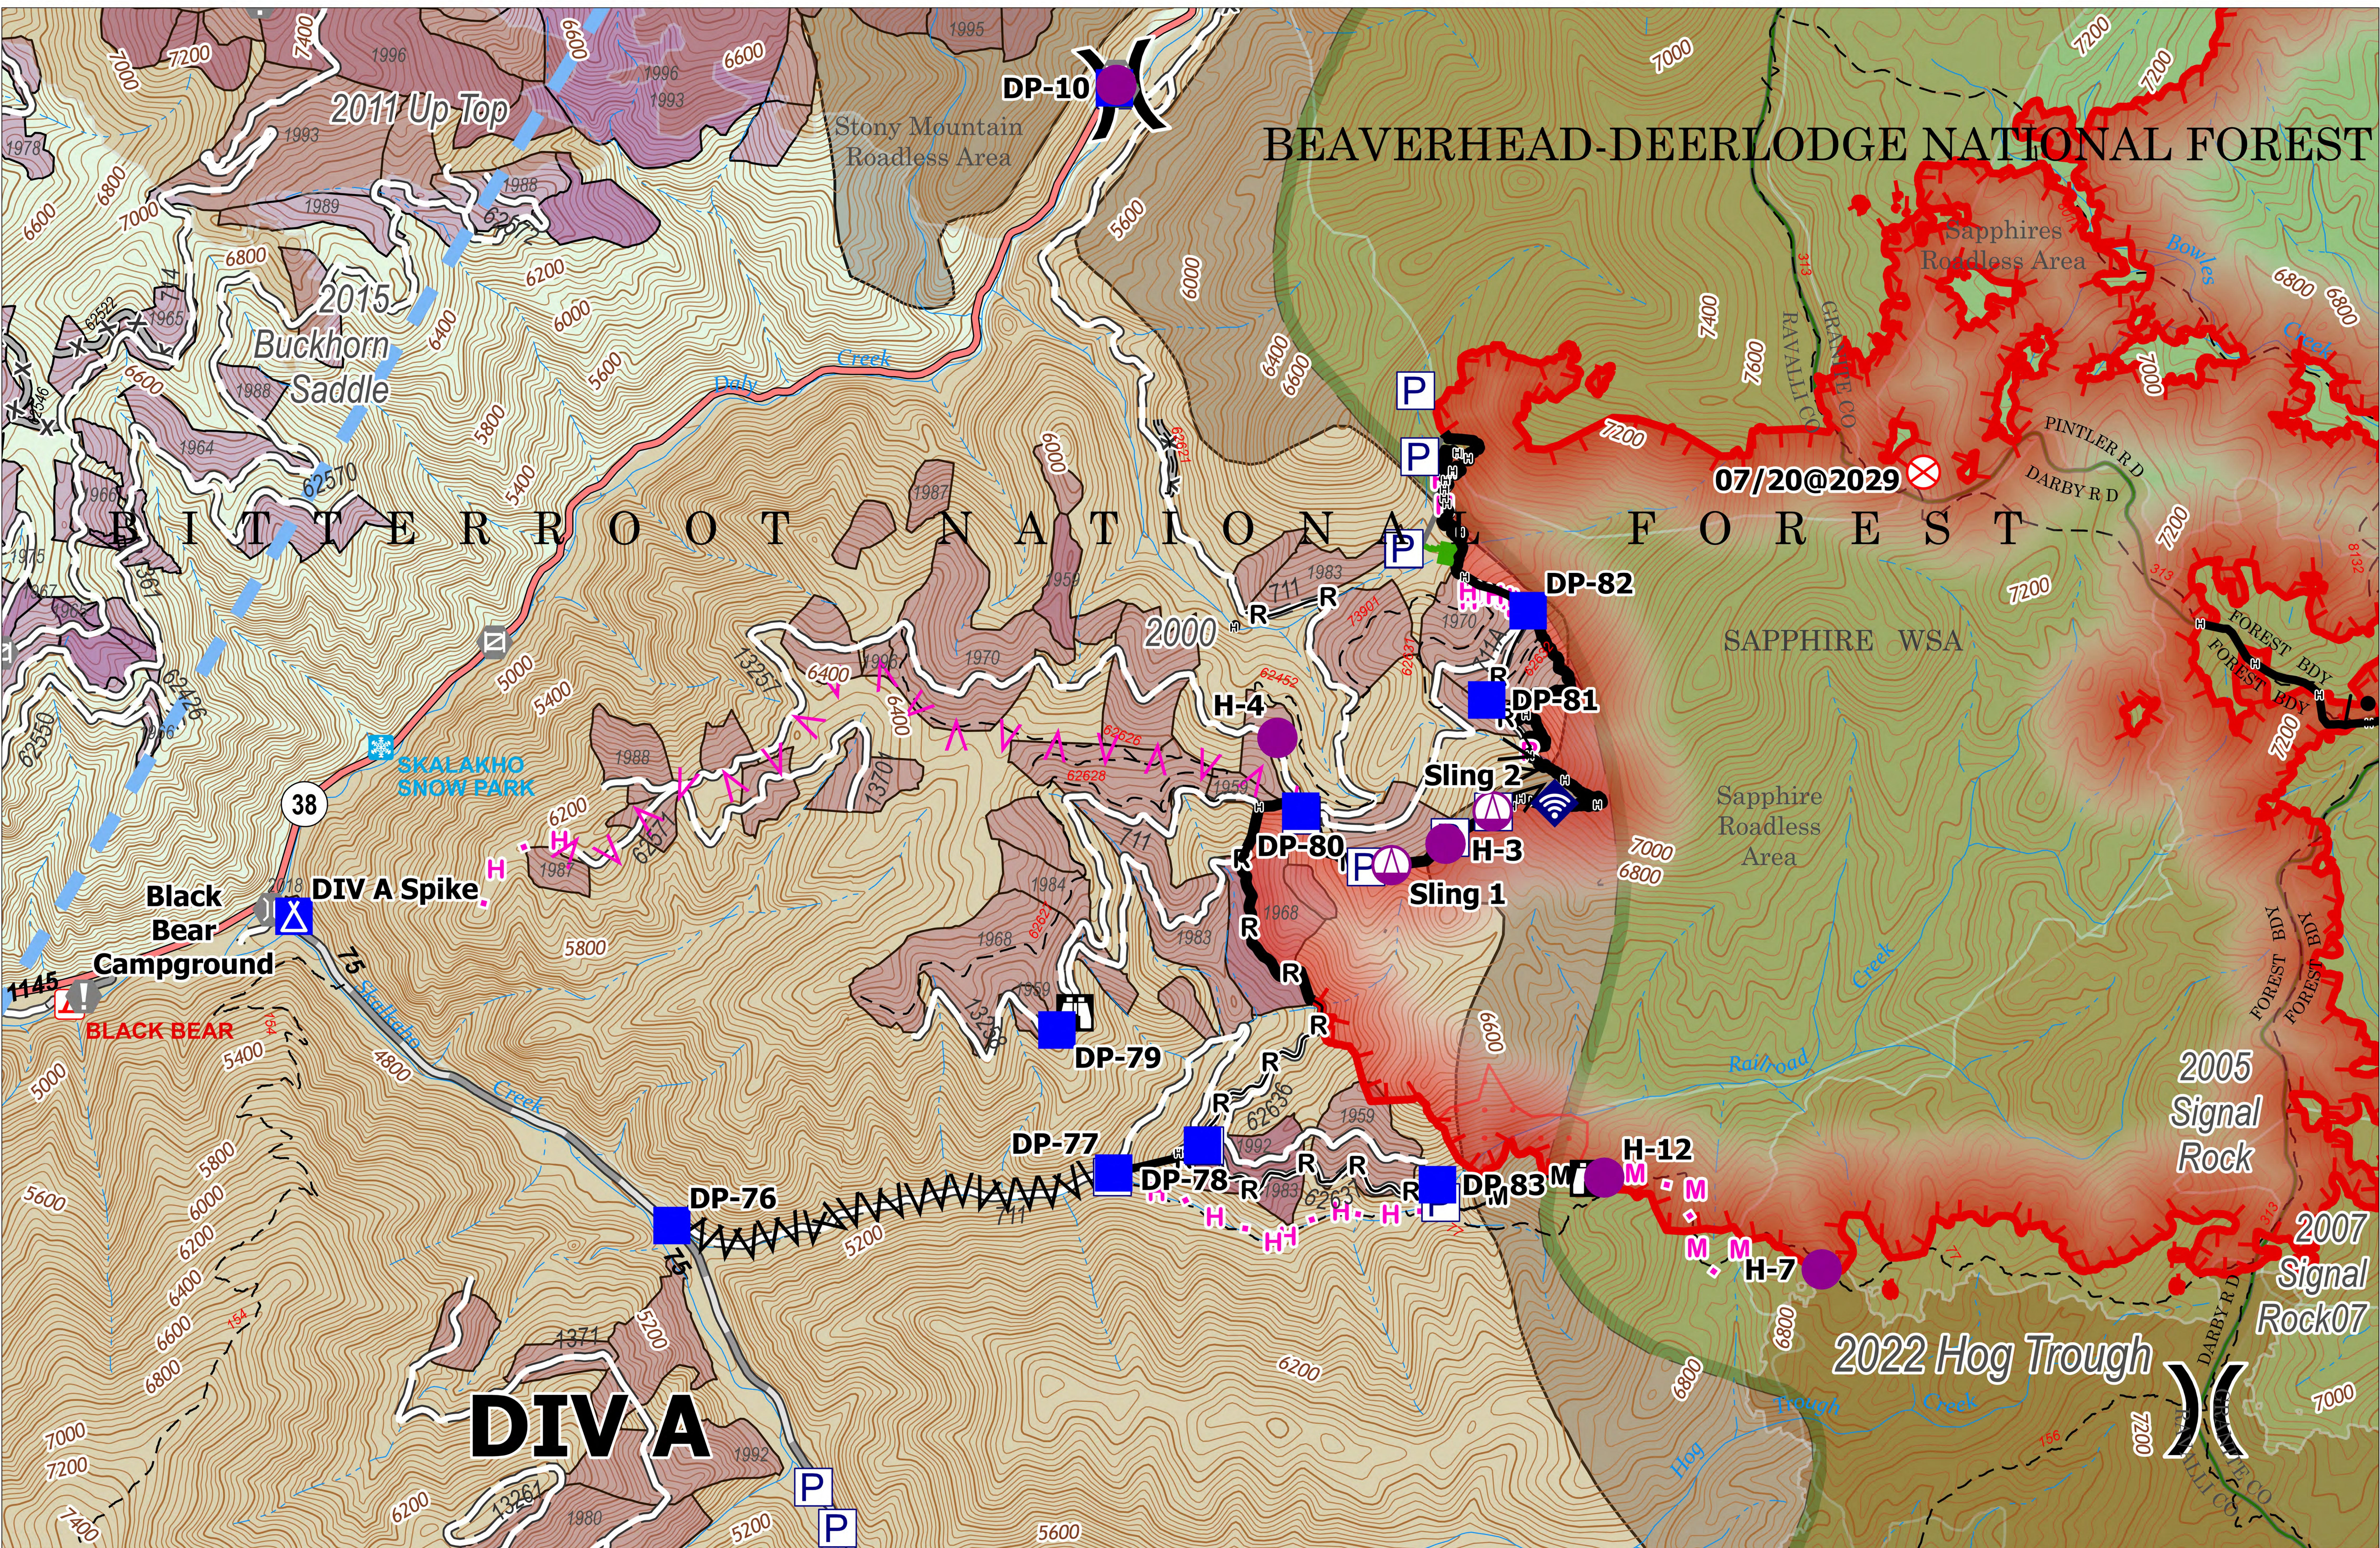

BEAVERHEAD-DEERLODGE NATIONAL FOREST

DIV A Operations
 Bowles Creek
 MT-BDF-006210
 6988 acres
 08/30/2023

Forest	Burned Acres
Bitterroot NF	3262
Beaverhead-Deerlodge NF	3726

- Structure
- Pump
- Dip Site
- Helispot
- Sling Site
- Division Break
- Drop Point
- Camp
- Lookout
- Fire Origin

- Value at Risk
- Gate
- Bridge
- Water Development or Draft Site
- Internet Access
- Completed Burnout
- Completed Fuel Break
- Completed Hand Line
- Completed Mixed Construction Line
- Completed Road as Line

- Planned Fuel Break
- Planned Hand Line
- Planned Mixed Construction Line
- Planned Road as Line
- Other
- Escape Route
- Temporary Flight Restriction
- Wildfire Daily Fire Perimeter

- IR Heat Perimeter
- IR Scattered Heat
- Secondary Highway
- Gravel Road
- Dirt Road
- Unimproved Road
- Forest Service Roads Closed
- USFS Roadless Areas
- FS Wilderness Study Area Boundary
- Forest Service Land

- Past Timber Harvest Year**
 Labeled with Year Completed

- NIFC Historic Fire Perimeters 2020-2022**
- 2022
 - 2015
 - 2011
 - 2007
 - 2005
 - 2000