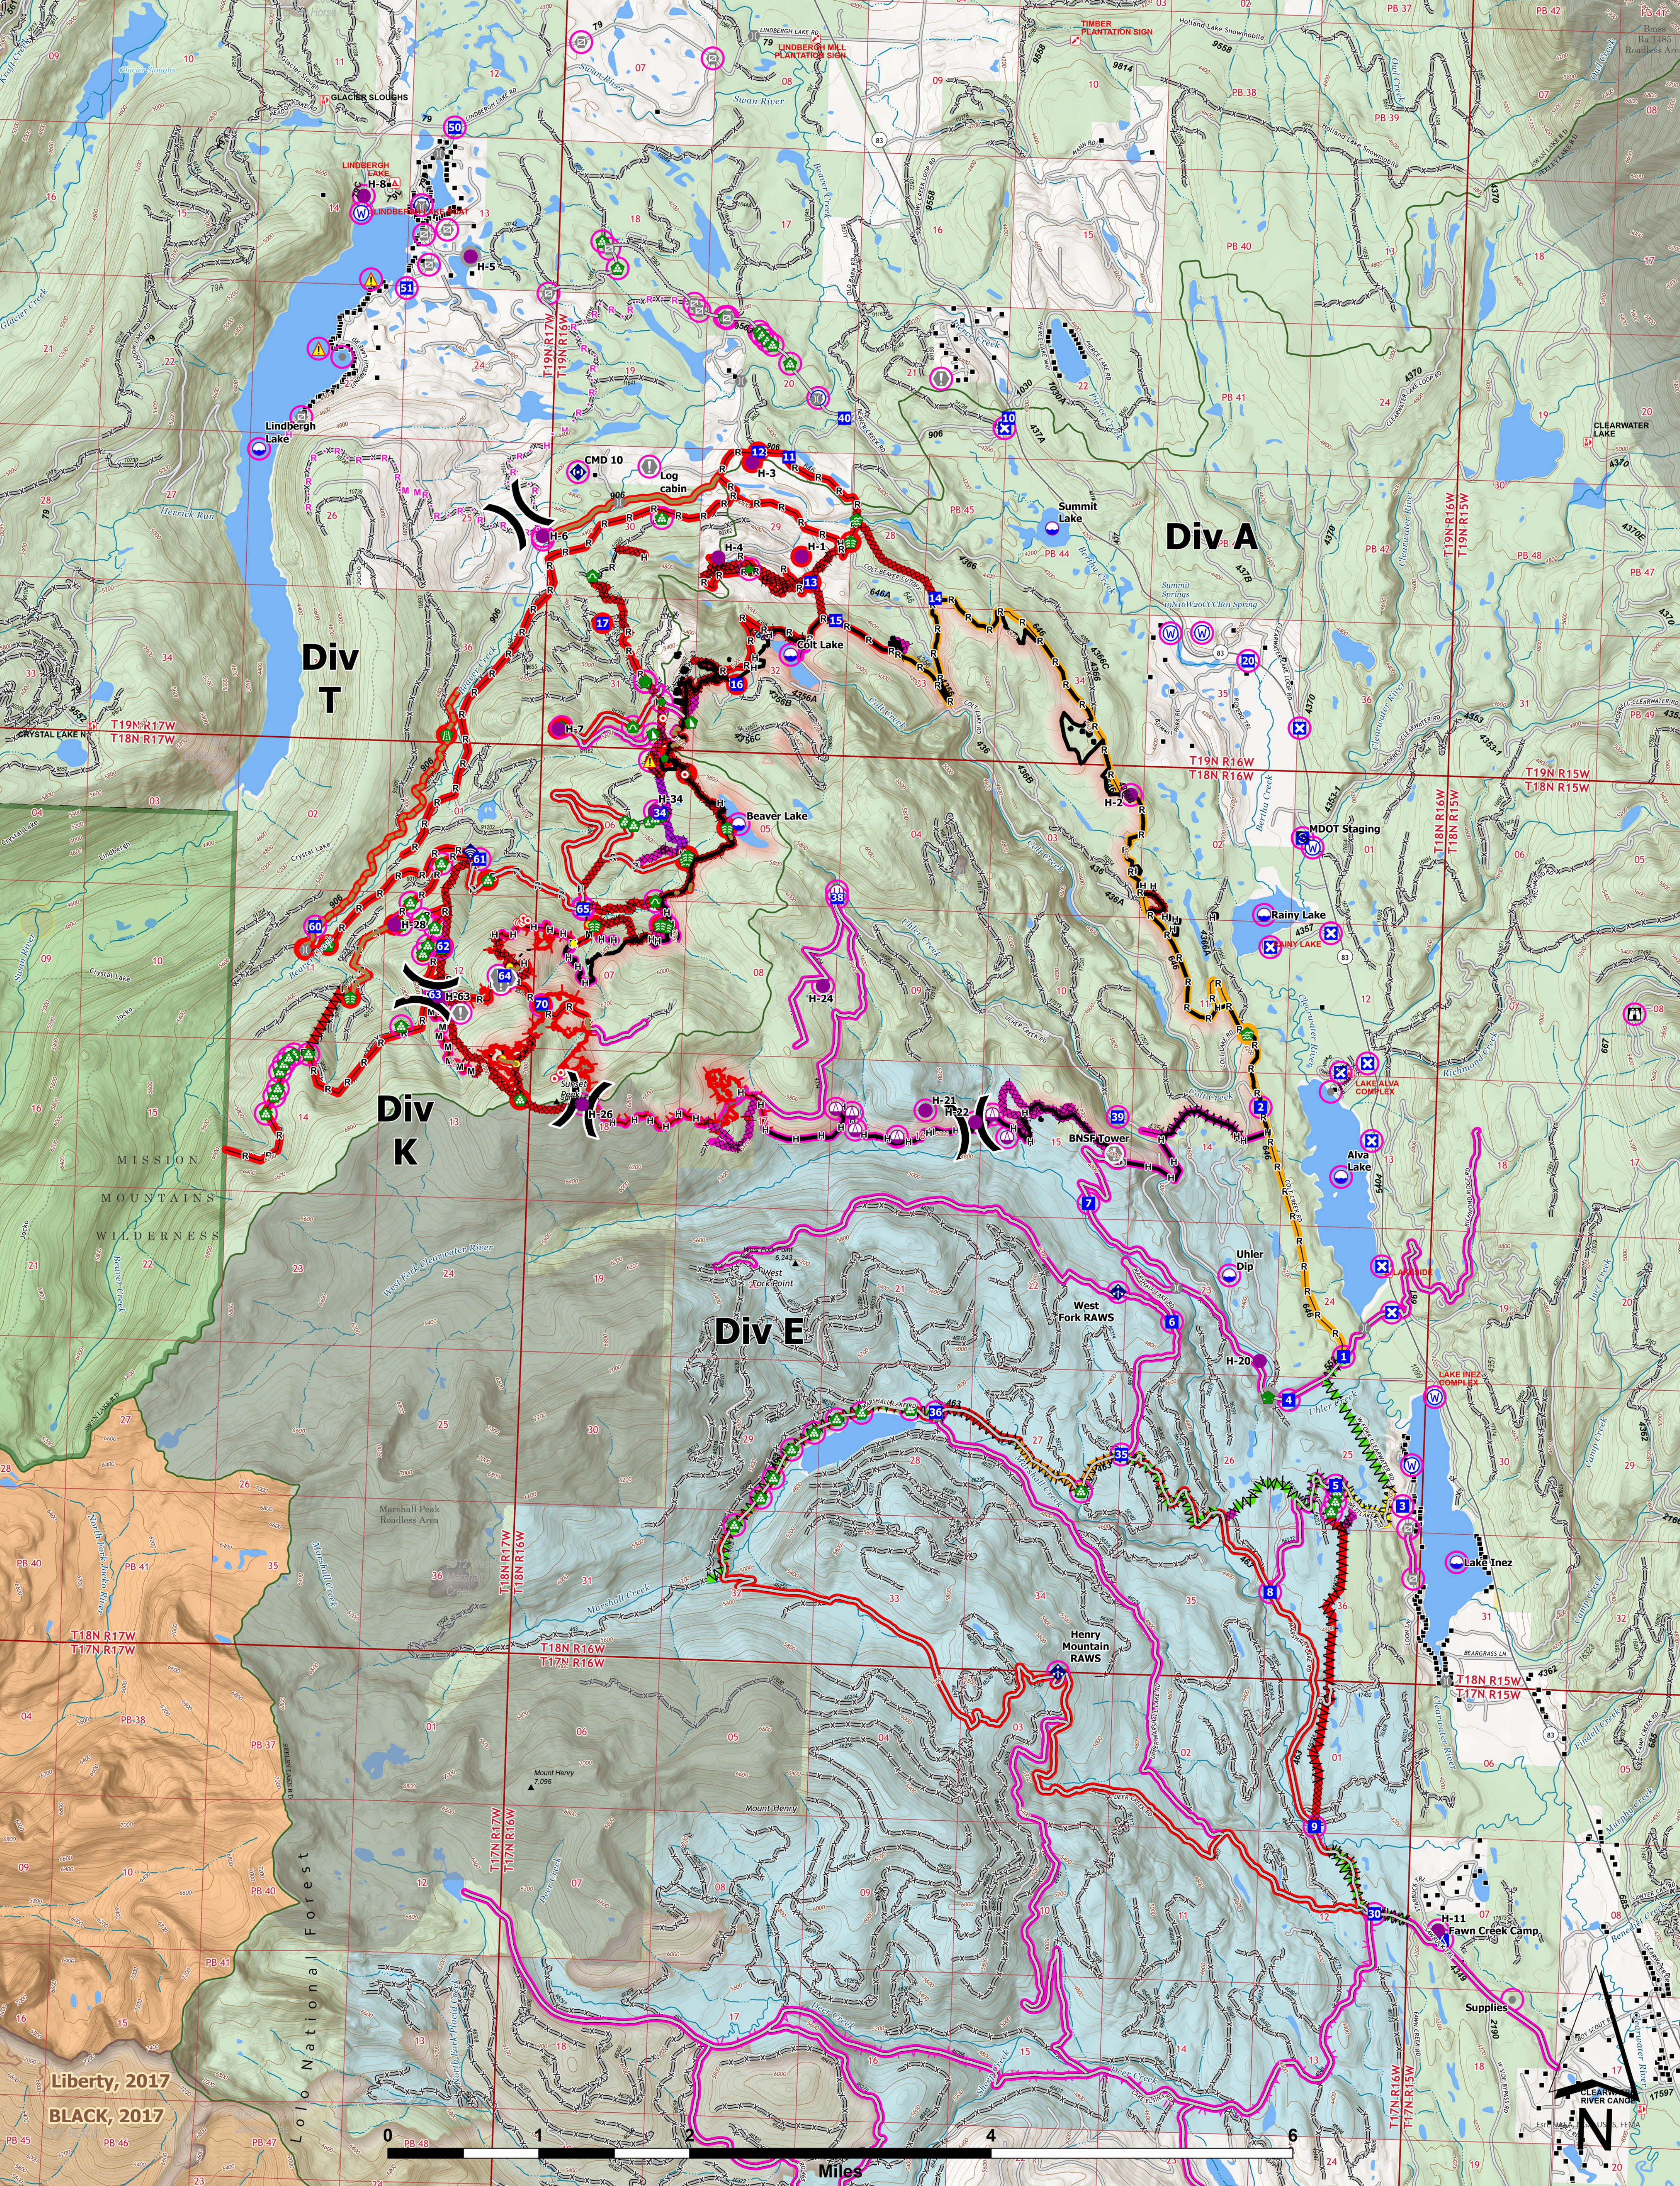

Suppression Repair

Colt Fire
 MT-SWS-200549
8/24/2023
 7,154 Acres

Fire perimeter updated from GPS on 8/17/2023 @ 2130hrs

- | | | | | | | | | |
|--|--|--|--|---|--|---|--|---|
| <ul style="list-style-type: none"> ● Label Point ● Dip Site ● Helispot ● Sling Site ○ Unimproved Landing Area ⌘ Division Break ⌘ Drop Point ⌘ Closure ⌘ Camp ⌘ Staging Area ⌘ Lookout ⌘ Hot Spot - Spot Fire | <ul style="list-style-type: none"> ● Value at Risk ● Other ● Gate ● Bridge ● Water Development or Draft Site ● Stream Crossing ● Road Repair ● Repair Point ● Landing or Log Deck ● Dozer Push ● Culvert ● Mobile Weather Unit | <ul style="list-style-type: none"> ● Internet Access ● Repeater ● Hazard ● Water Source ⌘ Completed Dozer Line ⌘ Completed Fuel Break ⌘ Completed Hand Line ⌘ Completed Mixed Construction Line ⌘ Completed Road as Line ⌘ Planned Fuel Break ⌘ Planned Hand Line | <ul style="list-style-type: none"> ⌘ Planned Mixed Construction Line ⌘ Planned Road as Line ⌘ Access or Improved Road ⌘ Highlighted Feature ⌘ Repair Line ⌘ Road Repair ⌘ Contained ⌘ Uncontained ⌘ Wildfire Daily Fire Perimeter | <ul style="list-style-type: none"> ⌘ Administrative FS Boundary ⌘ Ranger District Boundary ⌘ FS Wilderness Boundary ⌘ Forest Service Roads Closed ⌘ Event Point ⌘ Repair Status ○ In Use - Fire Management | <ul style="list-style-type: none"> ● Needs ● Assessment ● Repair Needed ● In Progress ● Completed - Inspection ● Ready for Inspection ● Completed - Inspected | <ul style="list-style-type: none"> ● Repair Needed ● In Progress ● Completed - Ready for Inspection ● Completed - Inspected ● No Repair Needed ● Other - See Comments | <ul style="list-style-type: none"> ● Event Line ● Repair Status ● In Use - Fire Management ● Needs ● Assessment | <ul style="list-style-type: none"> ● Repair Needed ● In Progress ● Completed - Ready for Inspection ● Completed - Inspected ● No Repair Needed ● Other - See Comments |
|--|--|--|--|---|--|---|--|---|