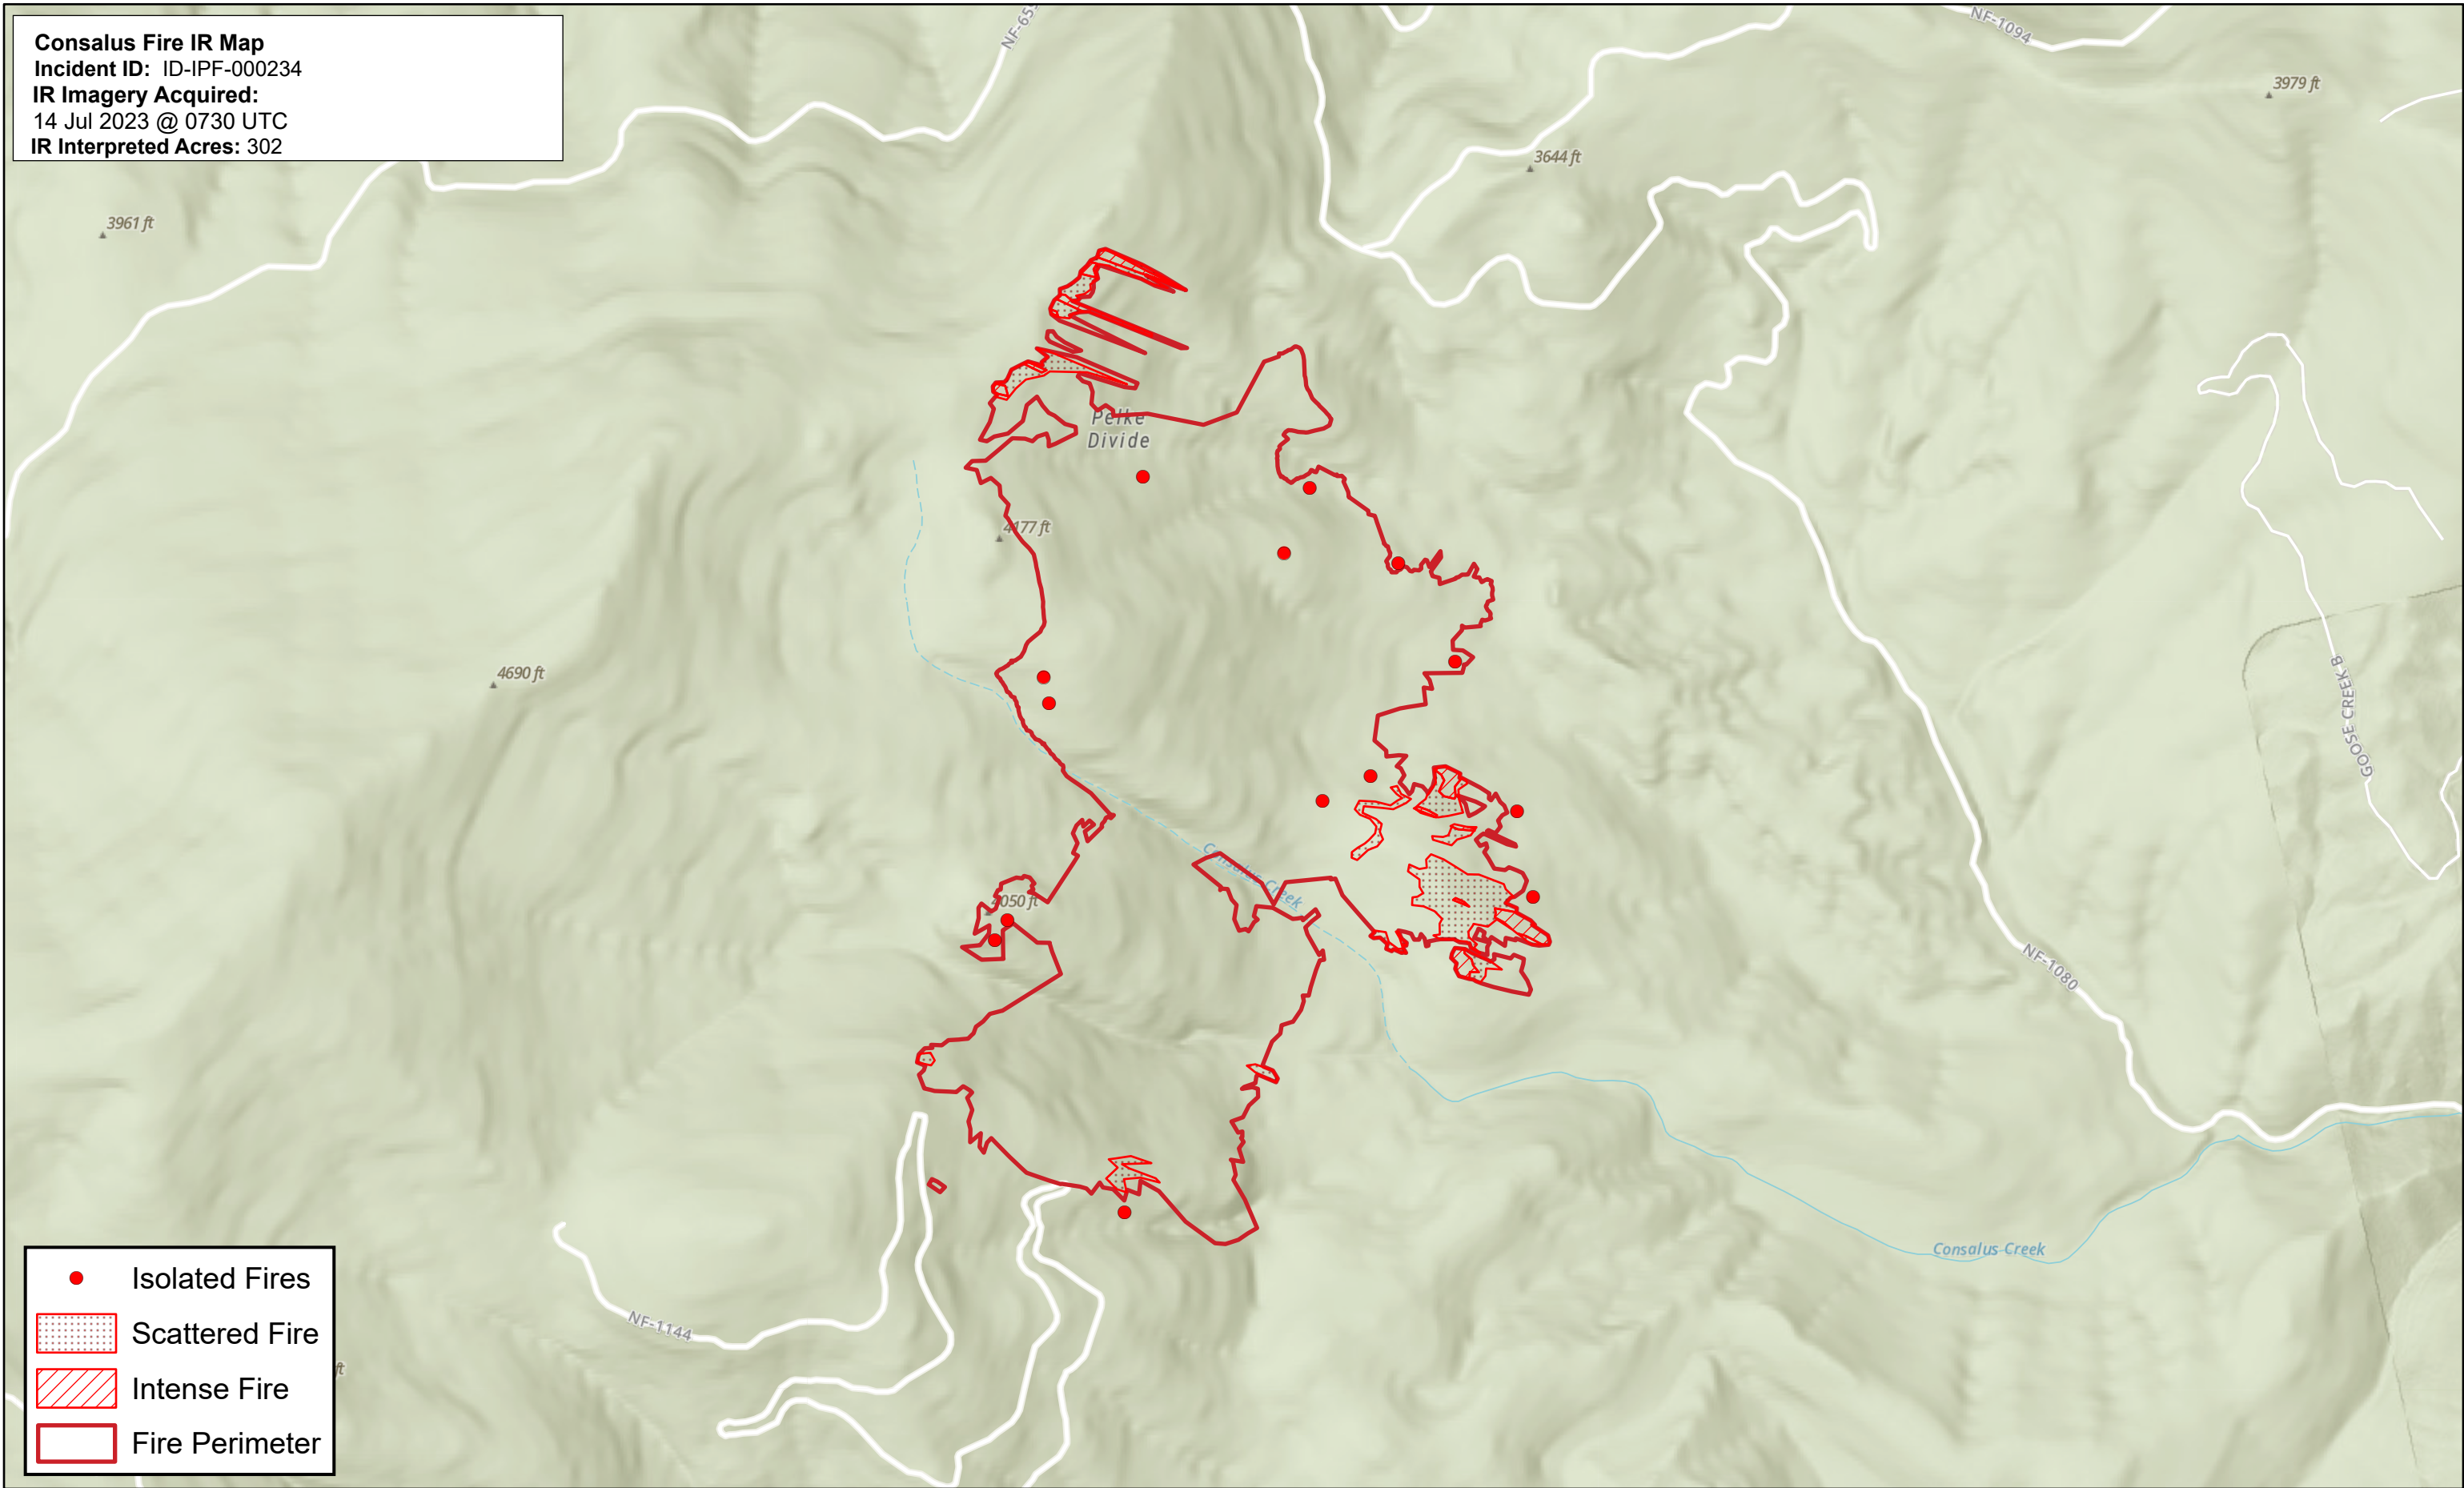

**Consalus Fire IR Map**  
Incident ID: ID-IPF-000234  
IR Imagery Acquired:  
14 Jul 2023 @ 0730 UTC  
IR Interpreted Acres: 302

	Isolated Fires
	Scattered Fire
	Intense Fire
	Fire Perimeter