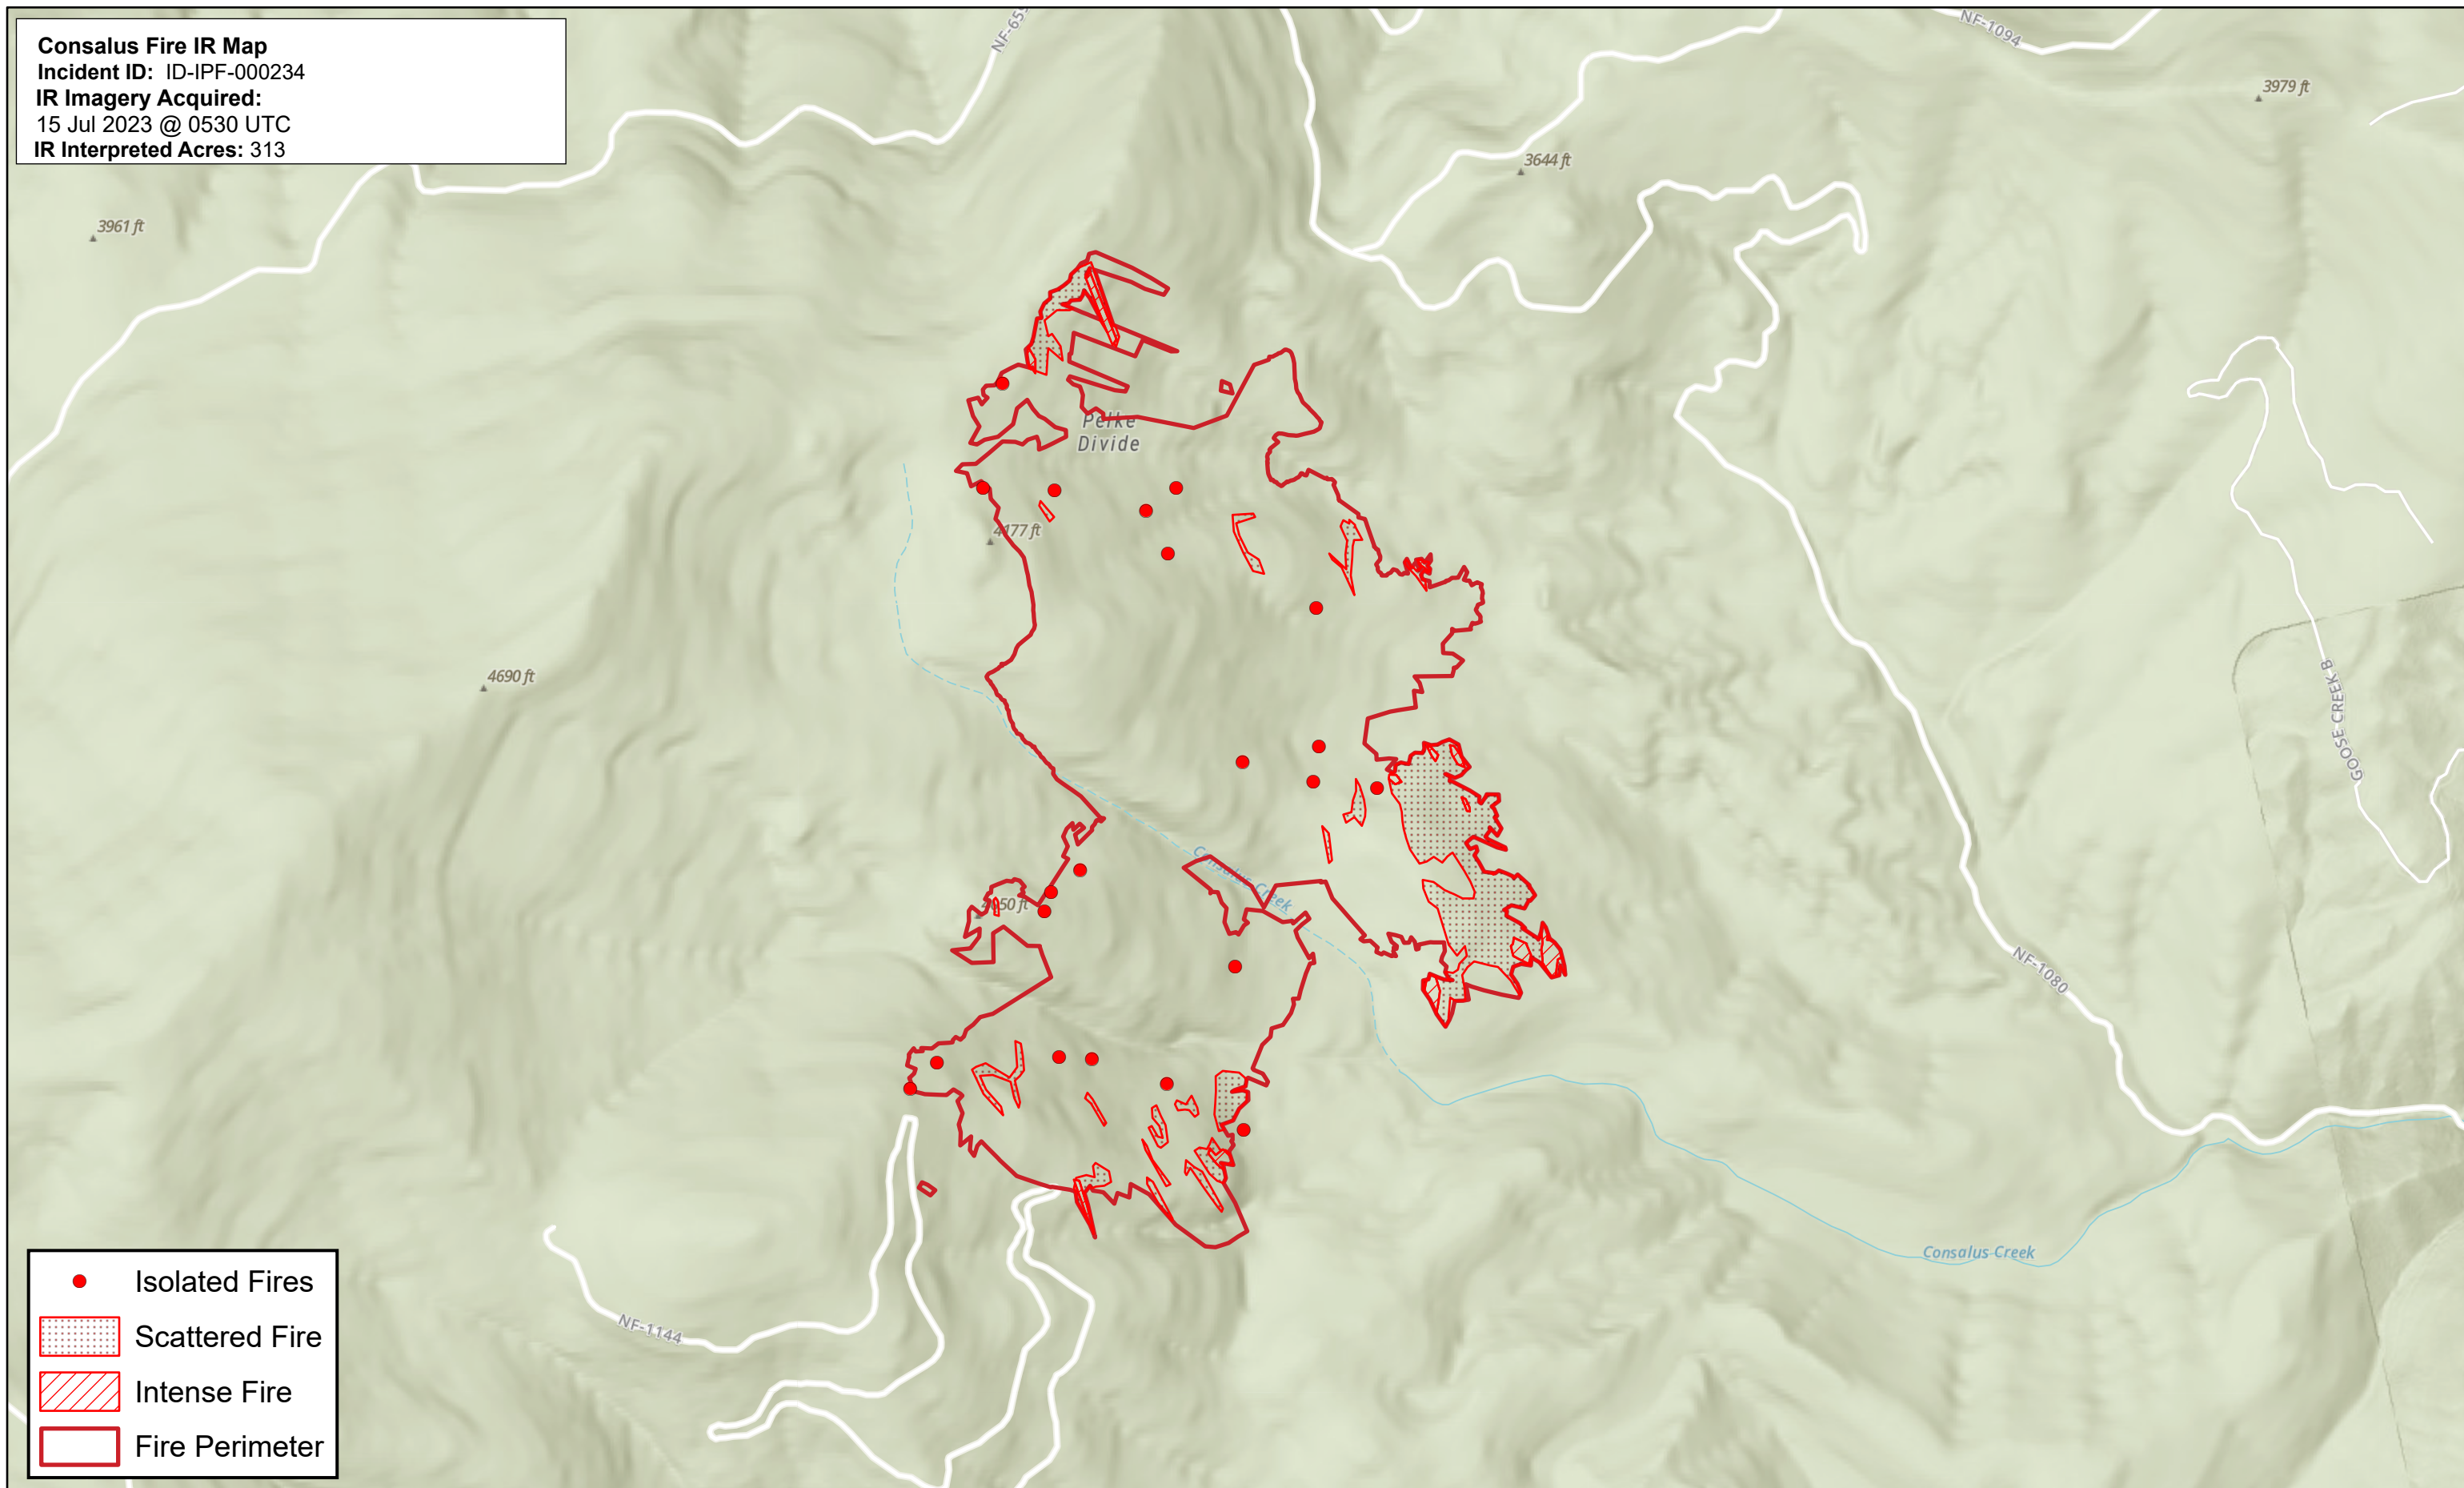

117°50'W

Consalus Fire IR Map
 Incident ID: ID-IPF-000234
 IR Imagery Acquired:
 15 Jul 2023 @ 0530 UTC
 IR Interpreted Acres: 313

- Isolated Fires
- Scattered Fire
- Intense Fire
- Fire Perimeter

117°50'W