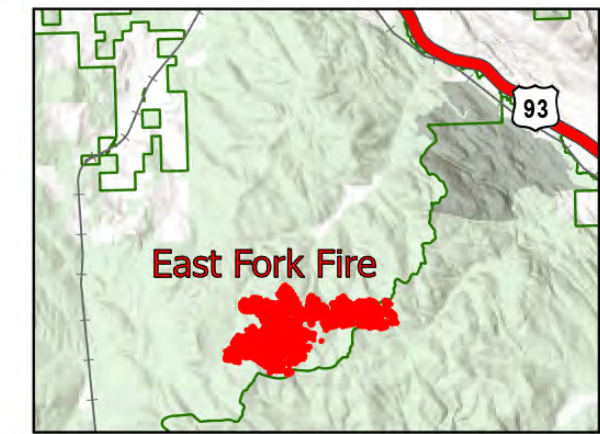

**Public Information**  
 East Fork  
 MT-KNF-000262  
 2,614 acres  
 8/18/2023  
 Fire perimeter updated from  
 IAA on 8/17/2023 1130hrs

- Wildfire Perimeter
- Closed Roads
- Secondary Dirt
- Paved
- Gravel Road
- Dirt Road
- Unimproved Road
- USFS Roadless Areas
- Forest Service Land
- State Lands