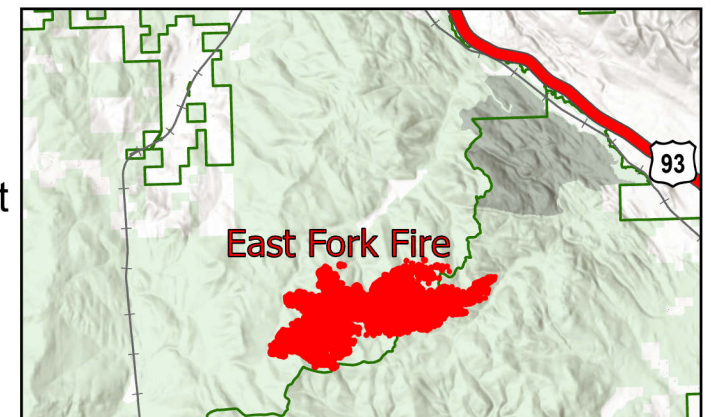

NR Team 6
8/21/2023 2120
North American 1983 Datum.
LatLong Grid