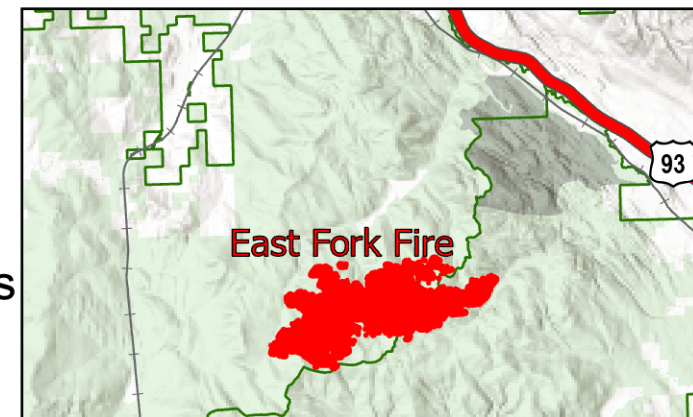

NR Team 6
8/25/2023 2049
North American 1983 Datum.
LatLong Grid