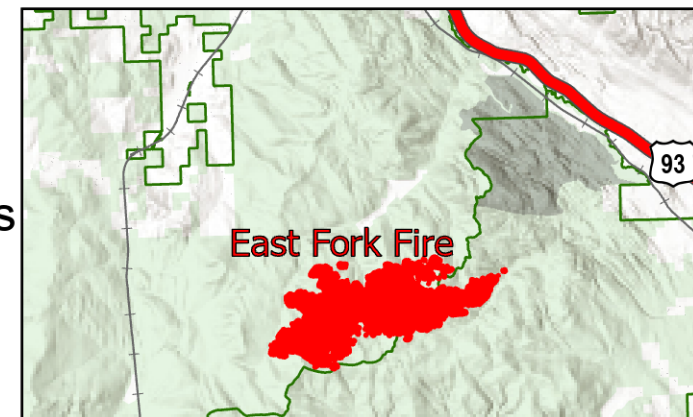

NR Team 6
8/26/2023 2101
North American 1983 Datum
LatLong Grid