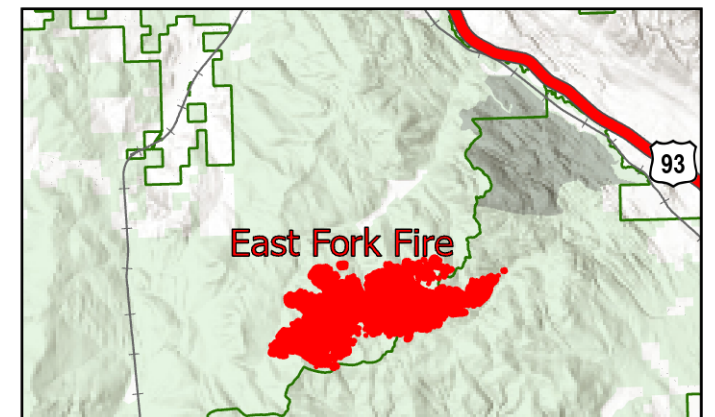

NR Team 5
9/6/2023 2342
North American 1983 Datum,
Lat/Long Grid

Public Information