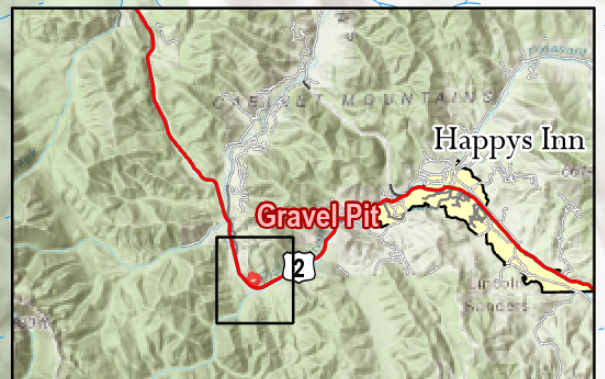

Public Information

Gravel Pit
 MTNWS00274L
 104 acres

8/3/2023

*Fire perimeter updated from
 Acres from GPS on 08/02/2023 1530 MDT*

- Wildfire Daily Fire Perimeter
- Primary Highway
- Secondary Paved
- Forest Service Land

Remote Incident Support Team
 8/3/2023 1254
 North American 1983 Datum.
 Lat/Long Grid