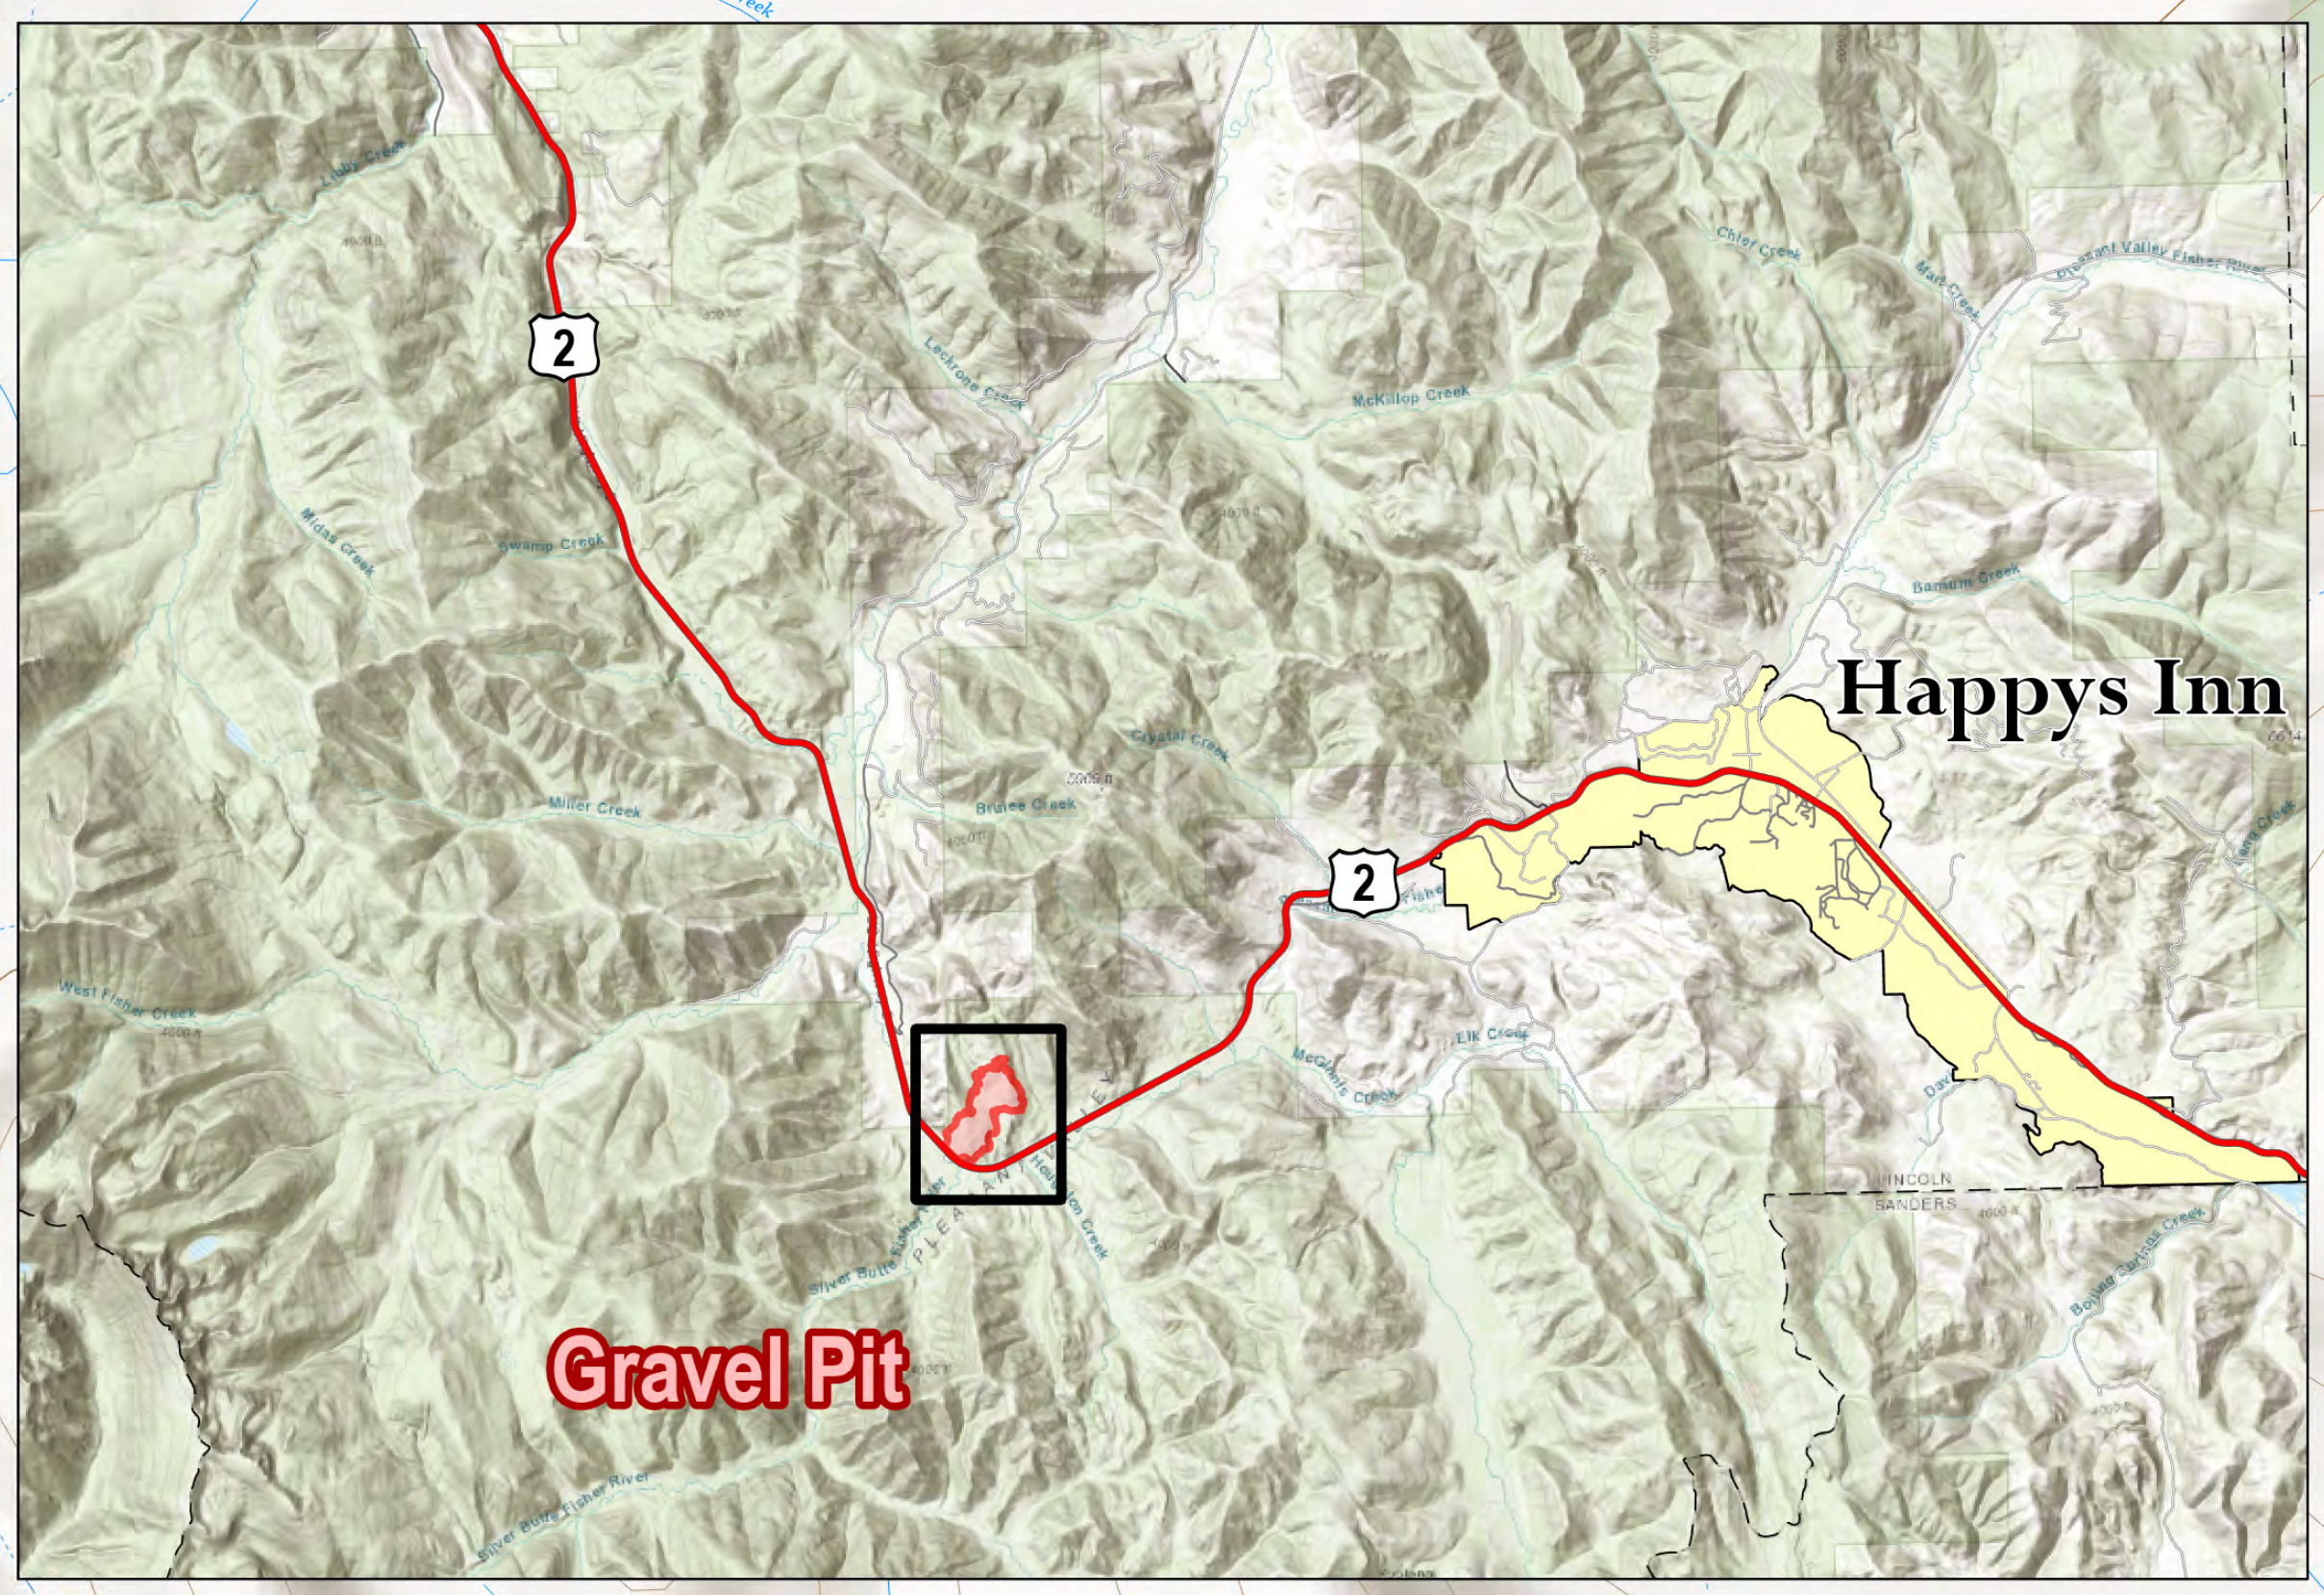

KOOTENAI NATIONAL FOREST

Public Information

Gravel Pit
MTNWS00274L
304 acres
08/17/2023

- Contained
- ▭ Wildfire Daily Fire Perimeter
- Primary Highway

Fire perimeter updated from IR on 08/06/2023 2146hrs

<https://inciweb.nwcg.gov/incident-information/mtmts-gravel-pit-fire>

Remote Incident Support Team
 8/16/2023 2335
 North American 1983 Datum, Lat/Long Grid

Public Information