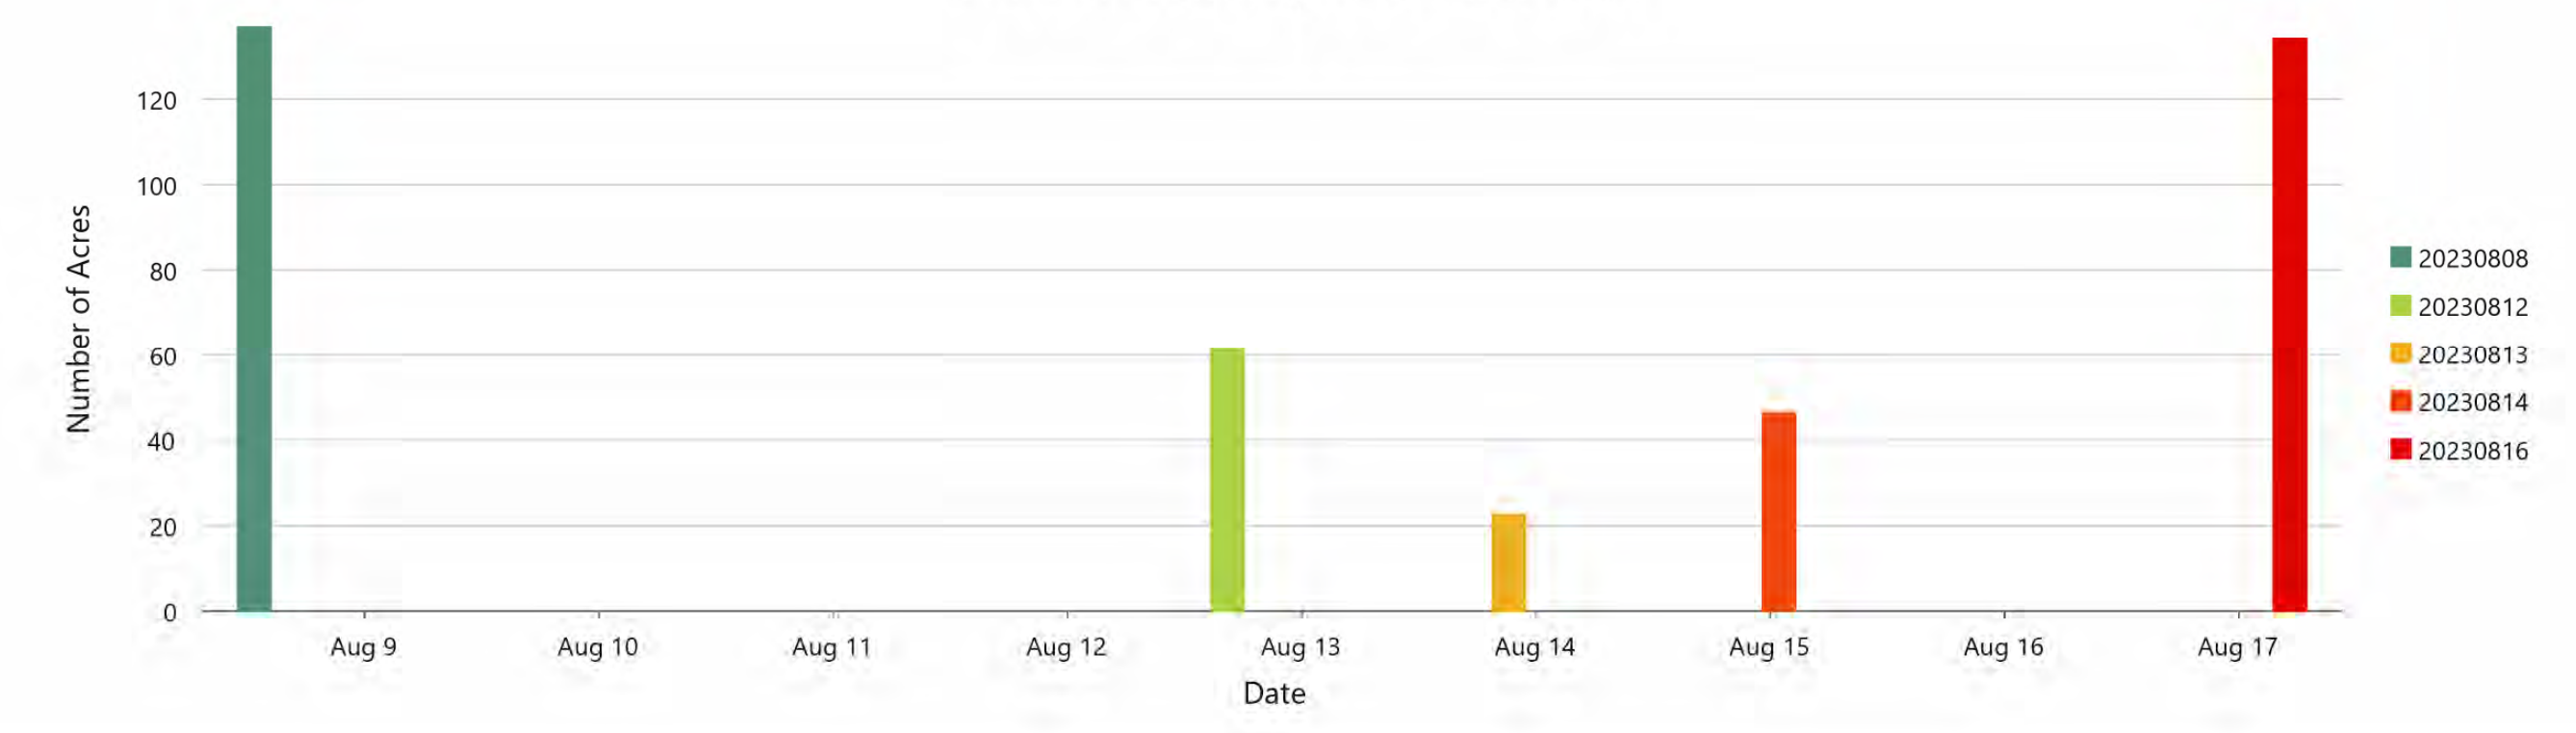

Progression
 Little Bear
 ID-NCF-000321
 1,221 acres
 8/18/2023

Fire perimeter updated from IR on 8/16/23 @ 2226

- Primary Highway
- 07/08 to 08/07, 1045ac
- 08/08 1930, 137ac
- 08/12 1947, 7ac
- 08/13 2113, 7ac
- 08/14 2130, 7ac
- 08/16 2226, 18ac

Acres of Growth by Date - Little Bear

NR Remote Incident Support
 8/18/2023 1602
 North American 1983 Datum.
 LatLong Grid

Progression