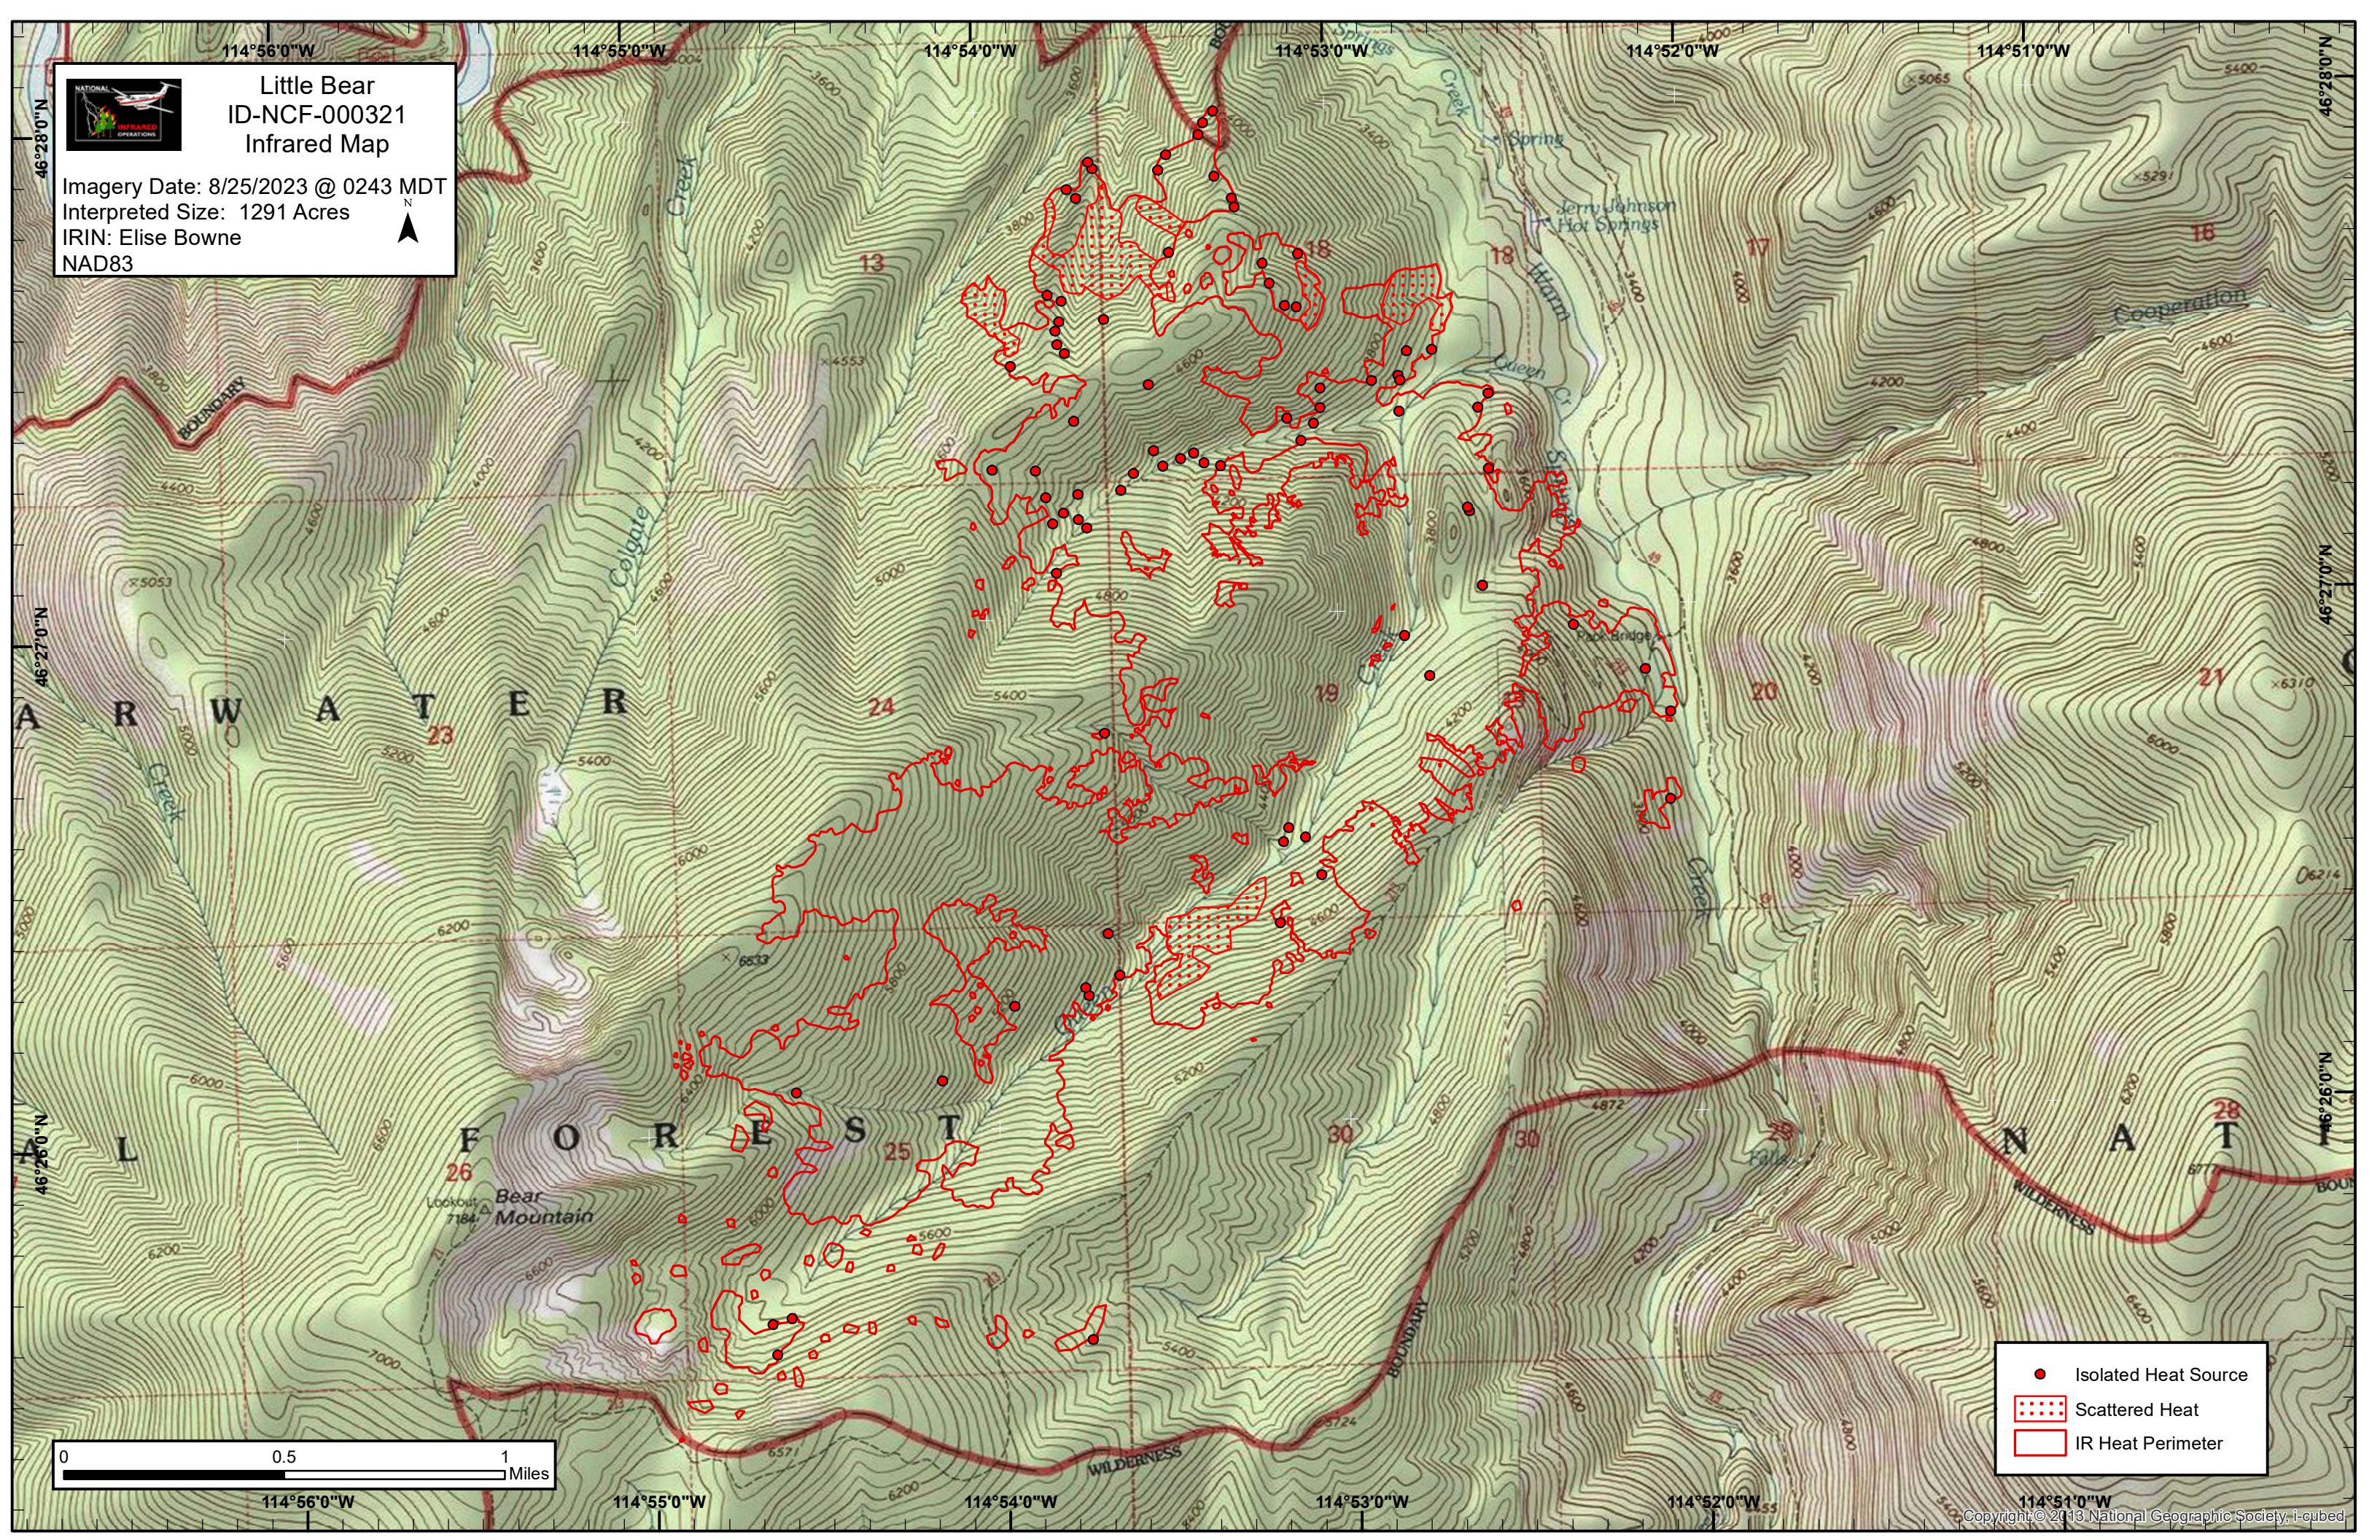

Little Bear
ID-NCF-000321
Infrared Map

Imagery Date: 8/25/2023 @ 0243 MDT
Interpreted Size: 1291 Acres
IRIN: Elise Bowne
NAD83

- Isolated Heat Source
- Scattered Heat
- IR Heat Perimeter