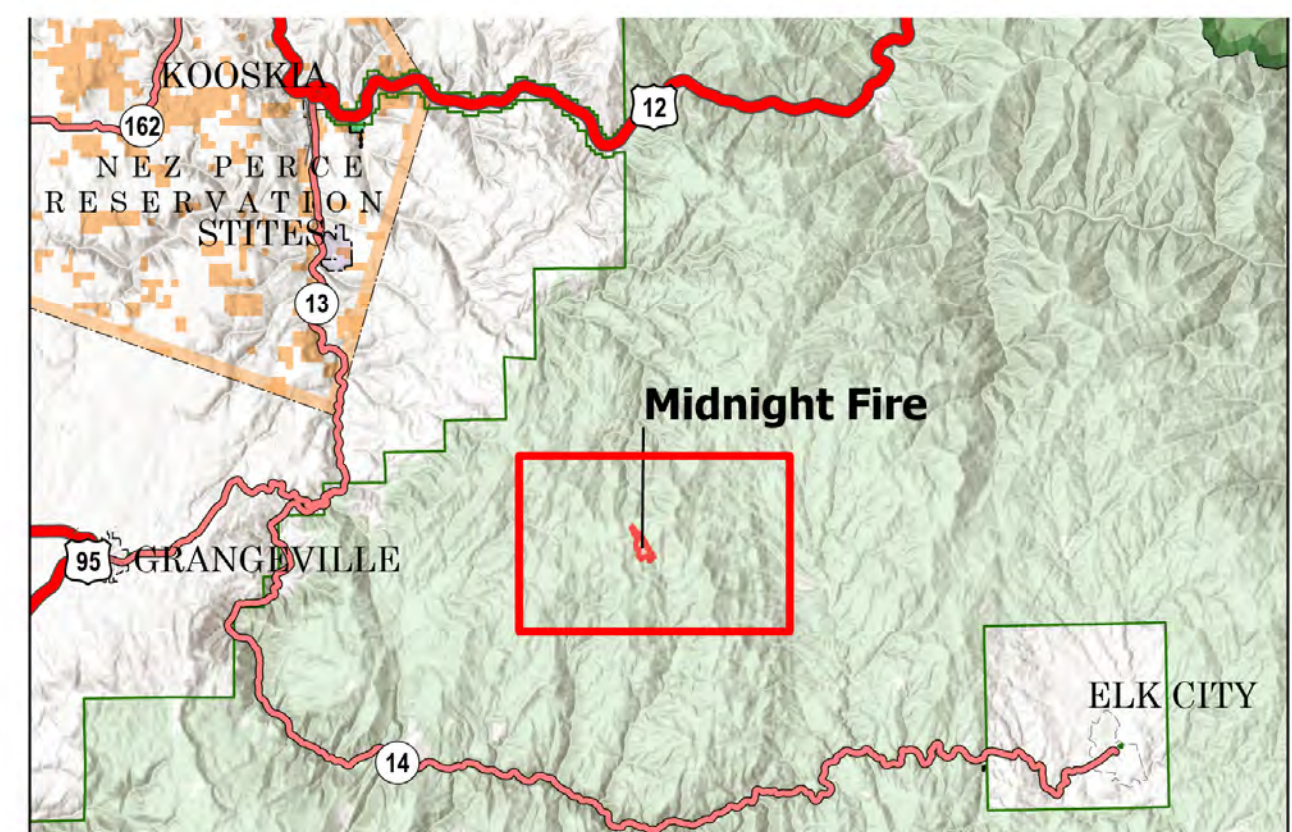

**Public Information**  
 Midnight  
 ID-NCF-000370  
 179 acres  
 7/16/2023  
 Fire perimeter updated from  
 Acres from IR on 7/15/2023 @ 2230

-  Uncontained
-  Wildfire Daily Fire Perimeter
-  Gravel Road
-  Dirt Road
-  Unimproved Road
-  Forest Service Land

NR Remote Incident Support  
 7/16/2023 0649  
 North American 1983 Datum.  
 Lat/Long Grid

Public Information