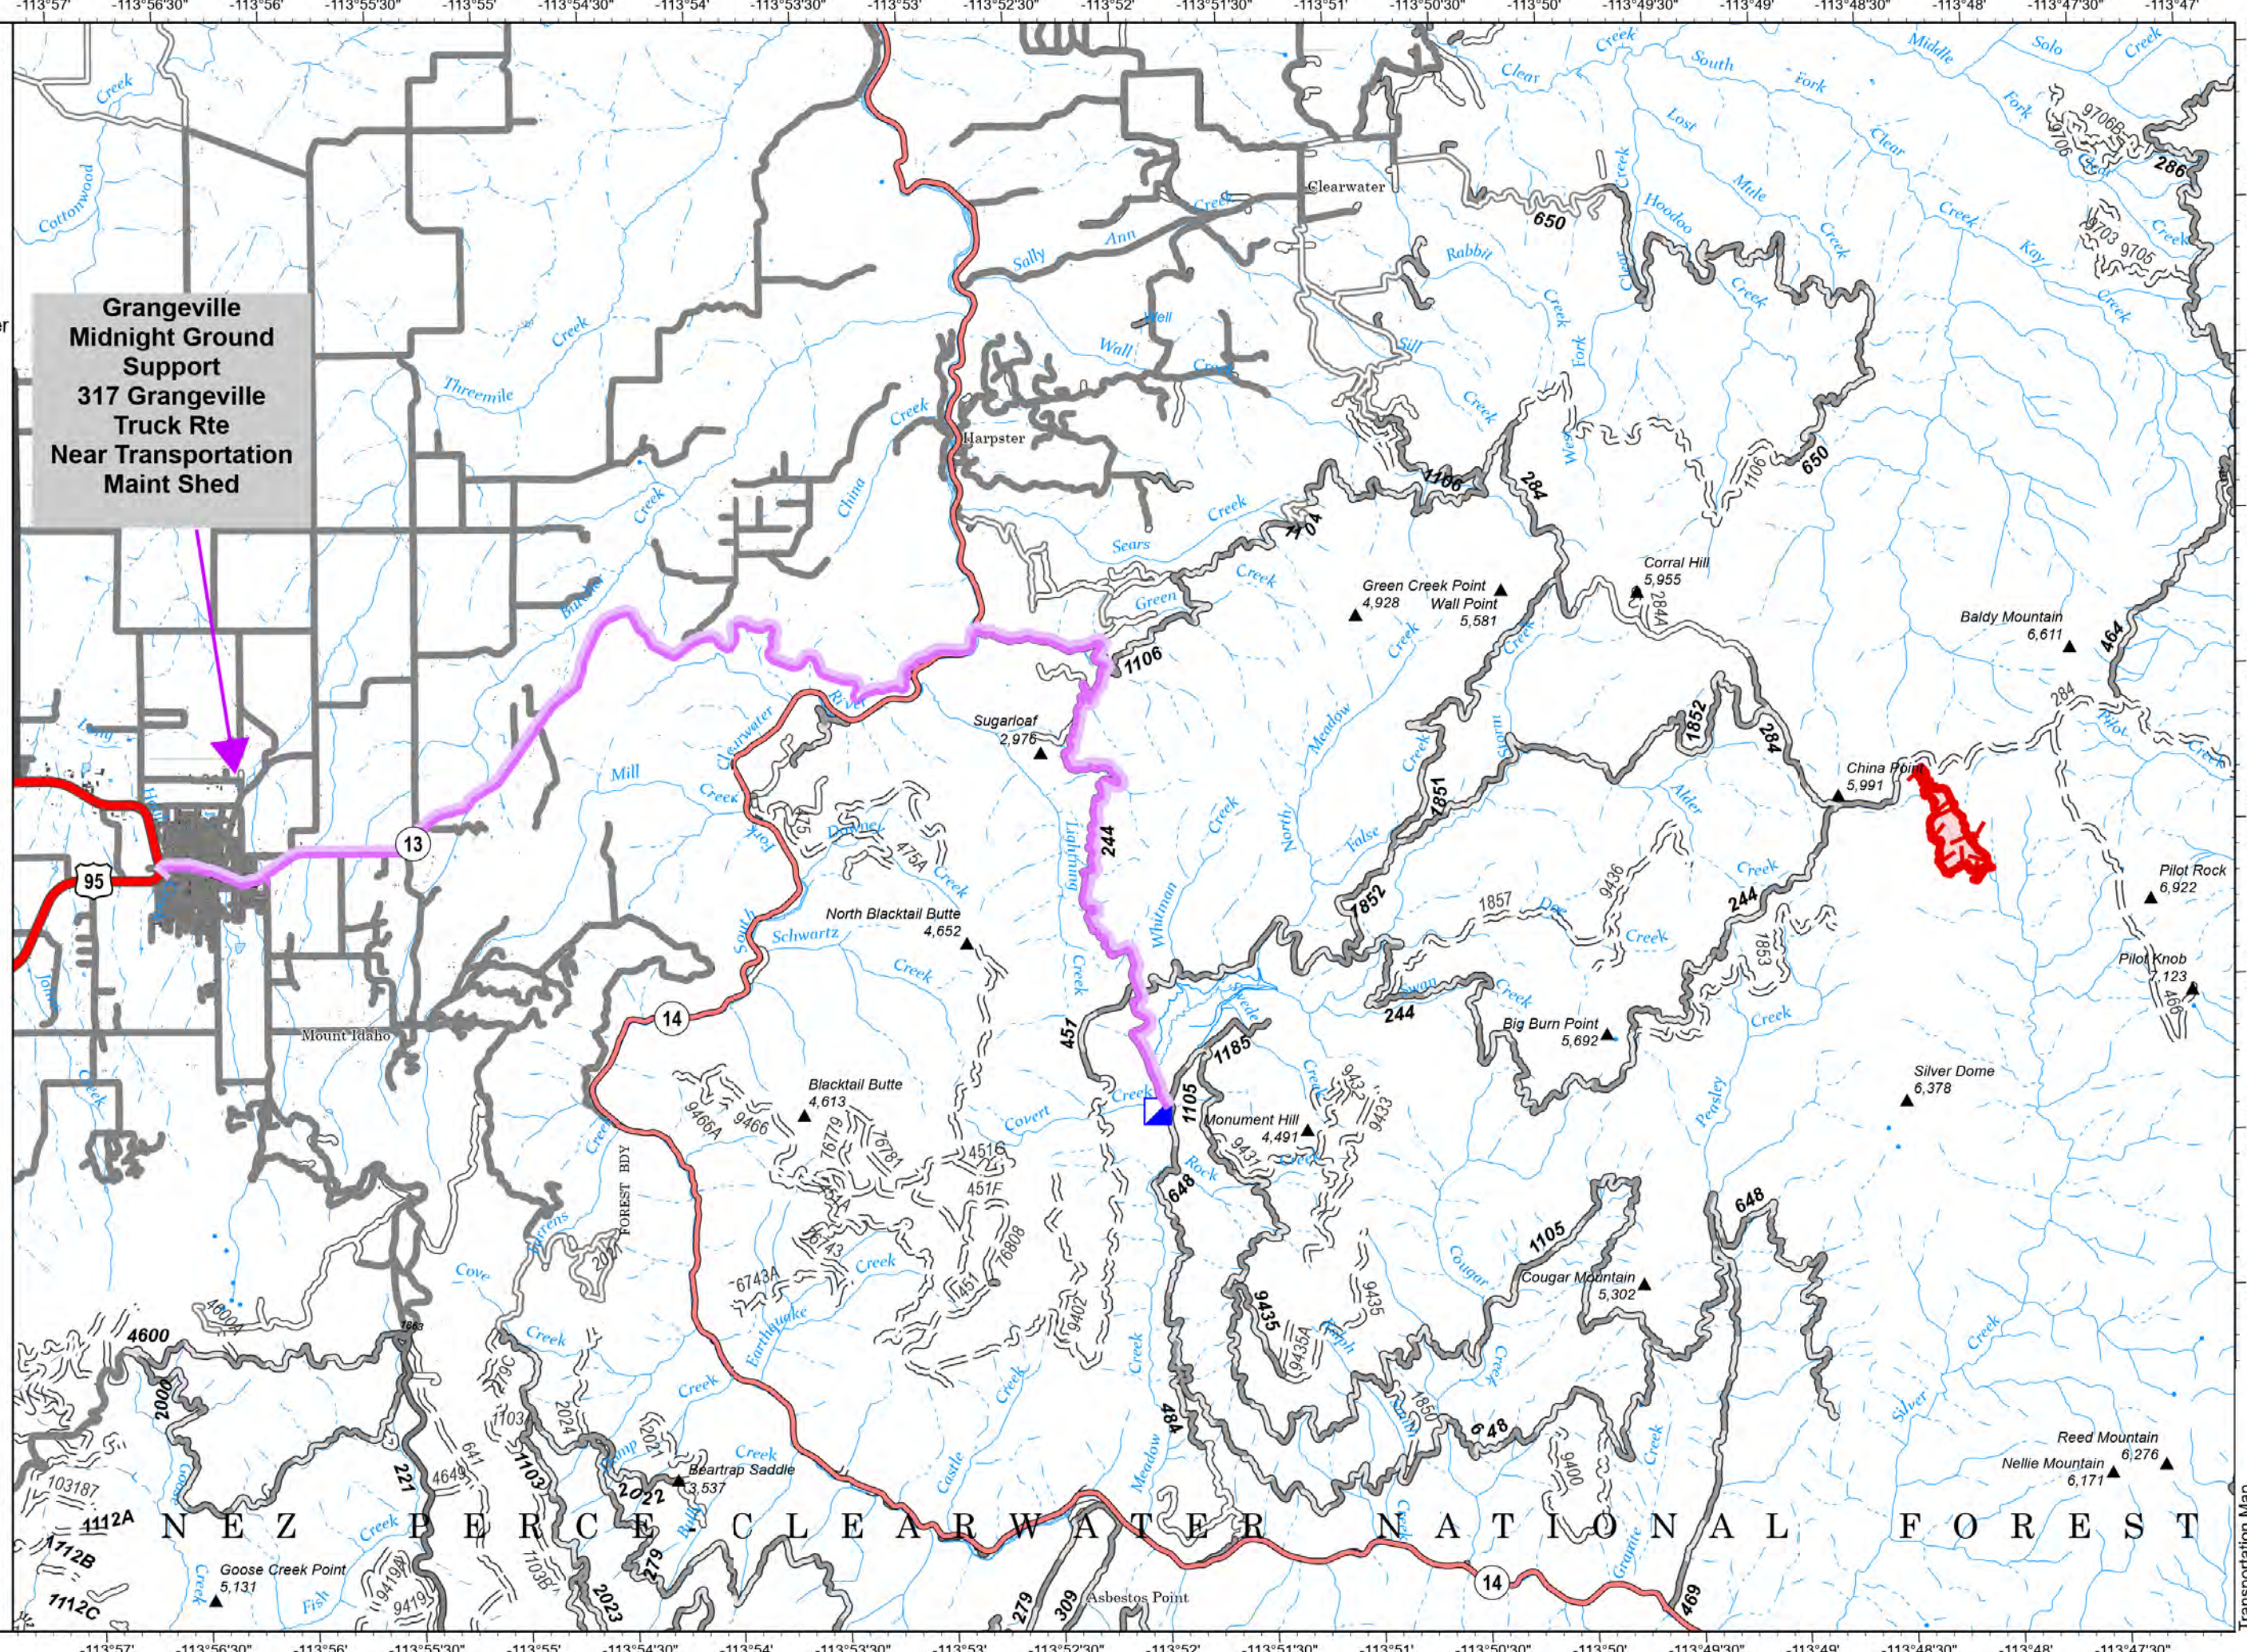

# Transportation Map

Midnight  
ID-NCF-000370  
179 acres  
07/29/2023

Fire perimeter updated from  
Acres from IR on 7/17/2023 @ 2035

- Route\_to\_Midnight\_ICP
- Incident Command Post
- Wildfire Daily Fire Perimeter
- Primary Highway
- Secondary Highway
- Primary Paved
- Secondary Paved
- State Road (Dirt)
- County Road (Dirt)
- Primary Dirt
- Secondary Dirt

From Grangeville,  
Take Hwy 13 N for  
~ 11 miles. Turn  
right onto FS road  
#244, continue on  
244 for ~ 7 miles.  
Continue on FS road  
#648 for ~ 2 miles to  
ICP.

**Grangeville  
Midnight Ground  
Support  
317 Grangeville  
Truck Rte  
Near Transportation  
Maint Shed**

NEZ PERCE CLEARWATER NATIONAL FOREST