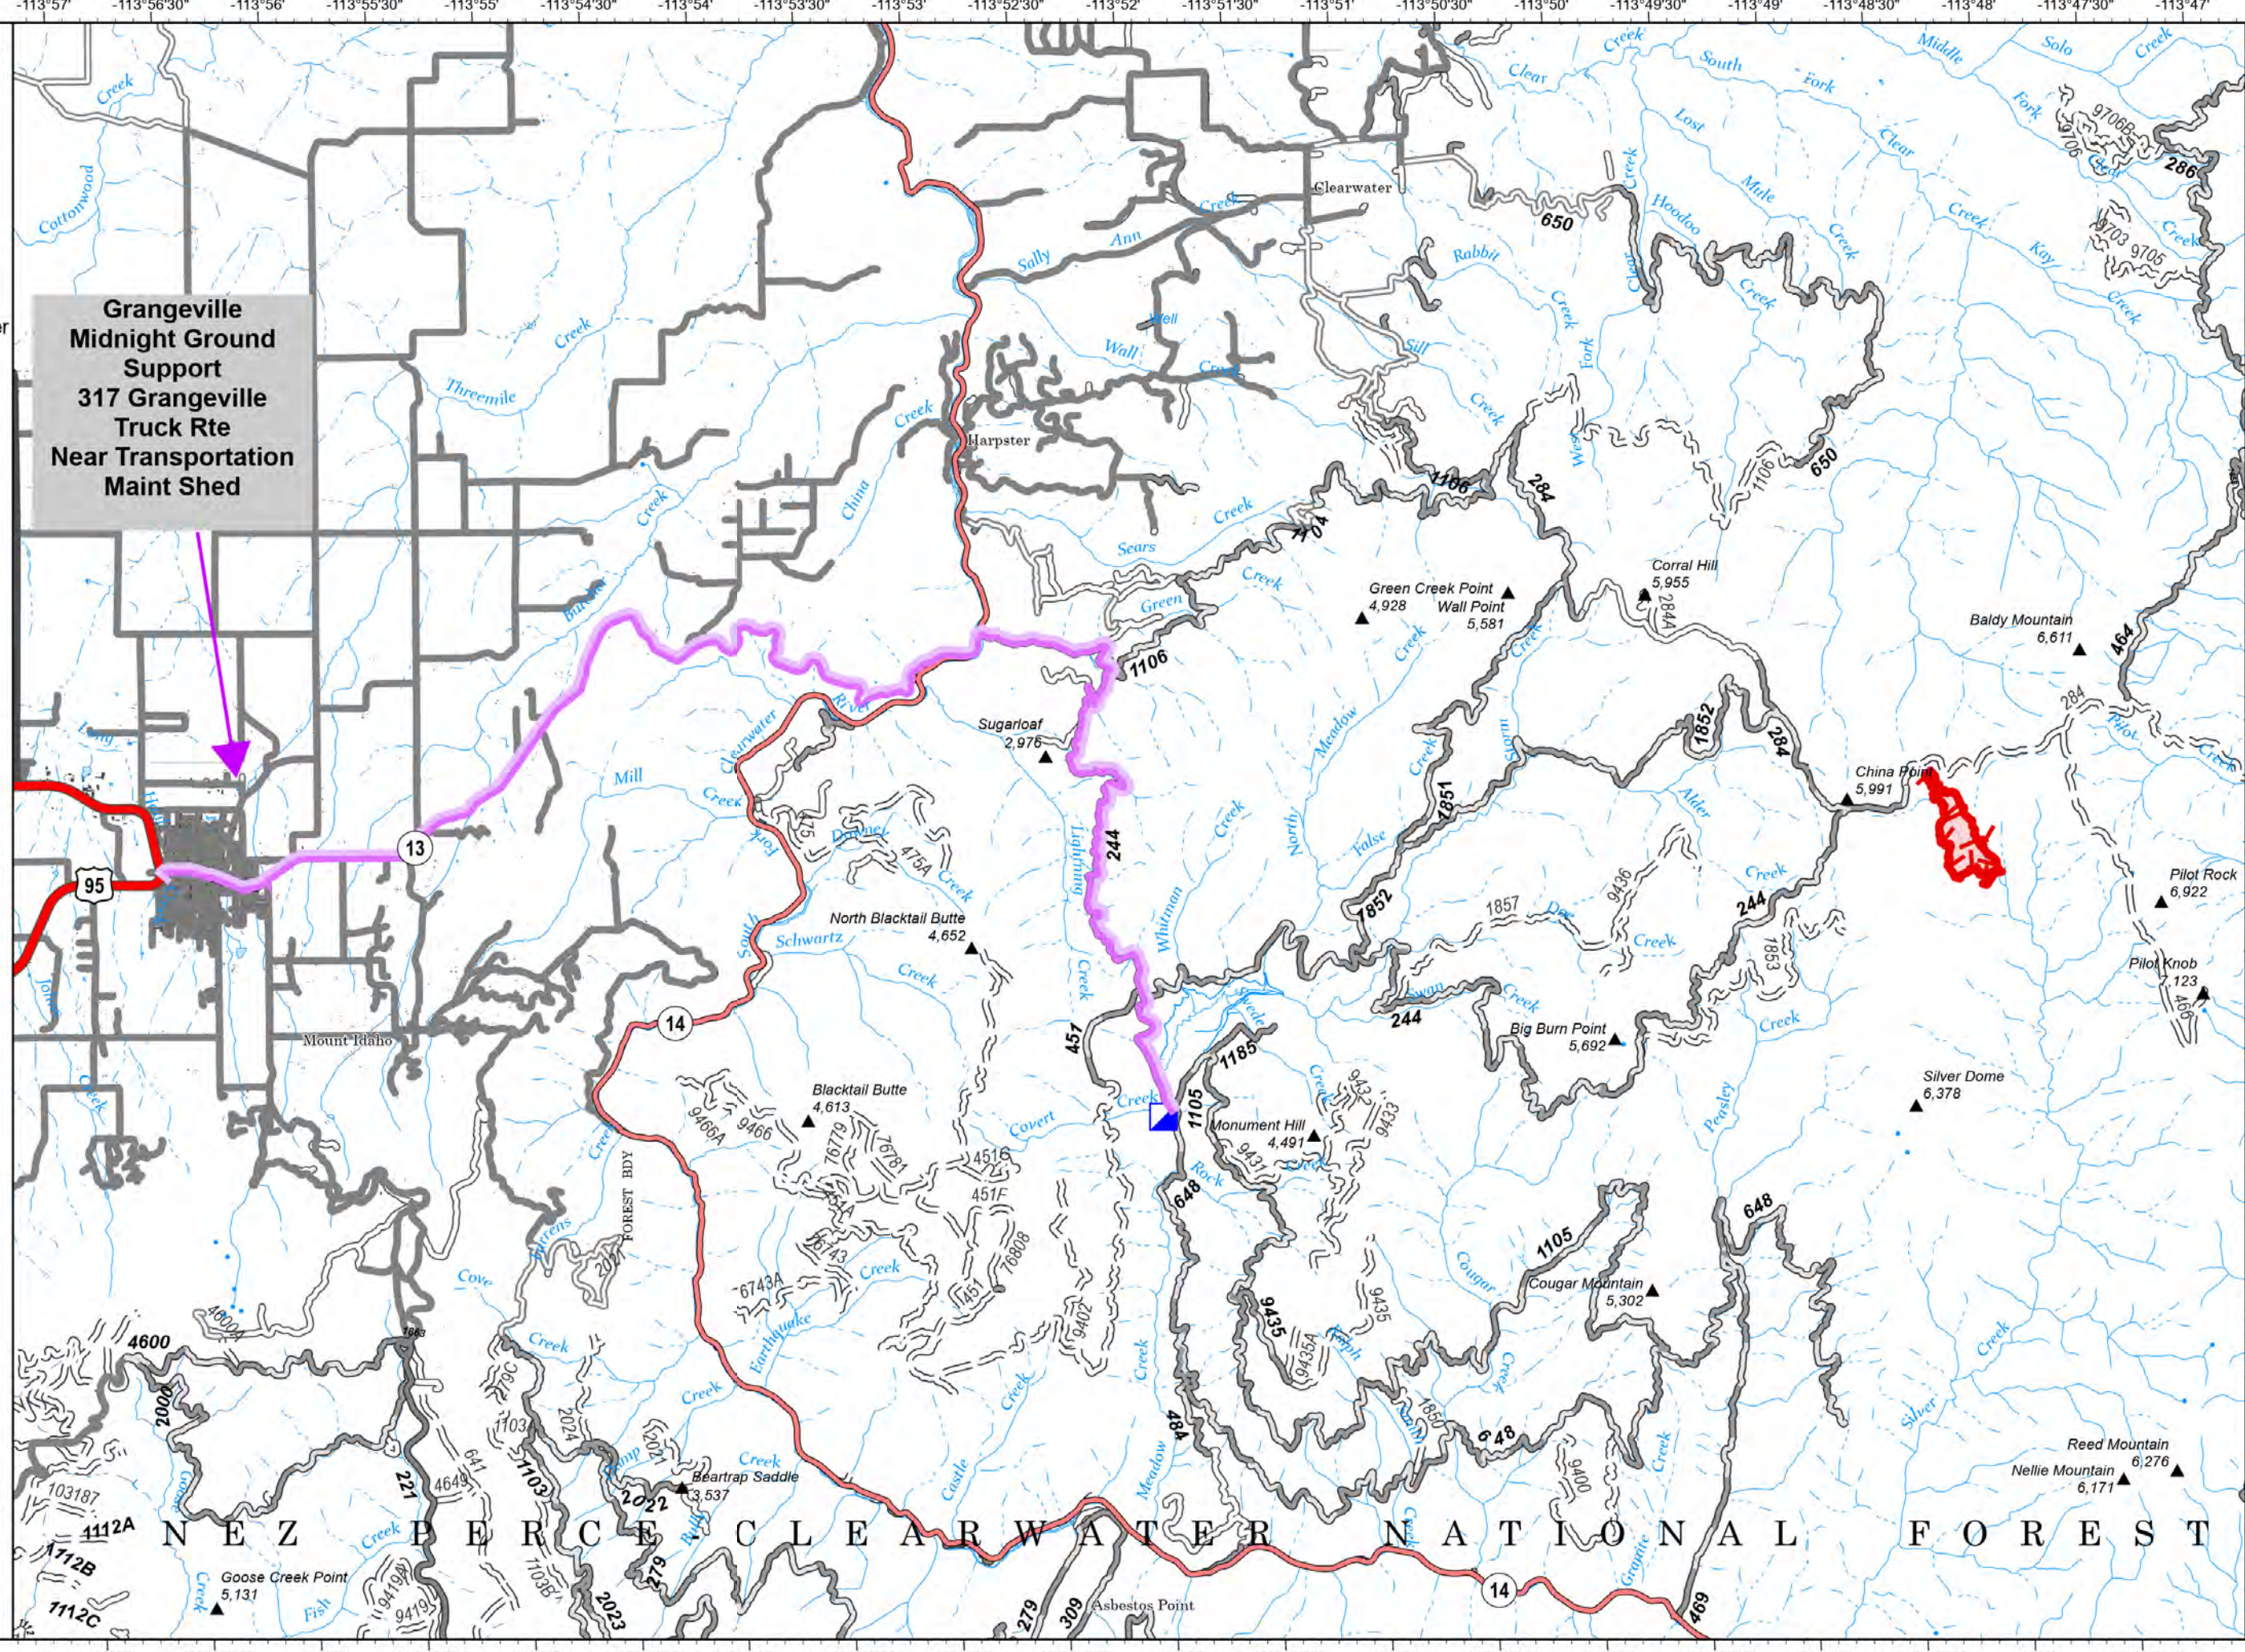

Transportation Map

Midnight
ID-NCF-000370
179 acres
07/31/2023

Fire perimeter updated from
Acres from IR on 7/17/2023 @ 2035

- Route_to_Midnight_ICP
- Incident Command Post
- Wildfire Daily Fire Perimeter
- Primary Highway
- Secondary Highway
- Primary Paved
- Secondary Paved
- State Road (Dirt)
- County Road (Dirt)
- Primary Dirt
- Secondary Dirt

From Grangeville,
Take Hwy 13 N for
~ 11 miles. Turn
right onto FS road
#244, continue on
244 for ~ 7 miles.
Continue on FS road
#648 for ~ 2 miles to
ICP.

**Grangeville
Midnight Ground
Support
317 Grangeville
Truck Rte
Near Transportation
Maint Shed**

NEZ PERCE CLEARWATER NATIONAL FOREST