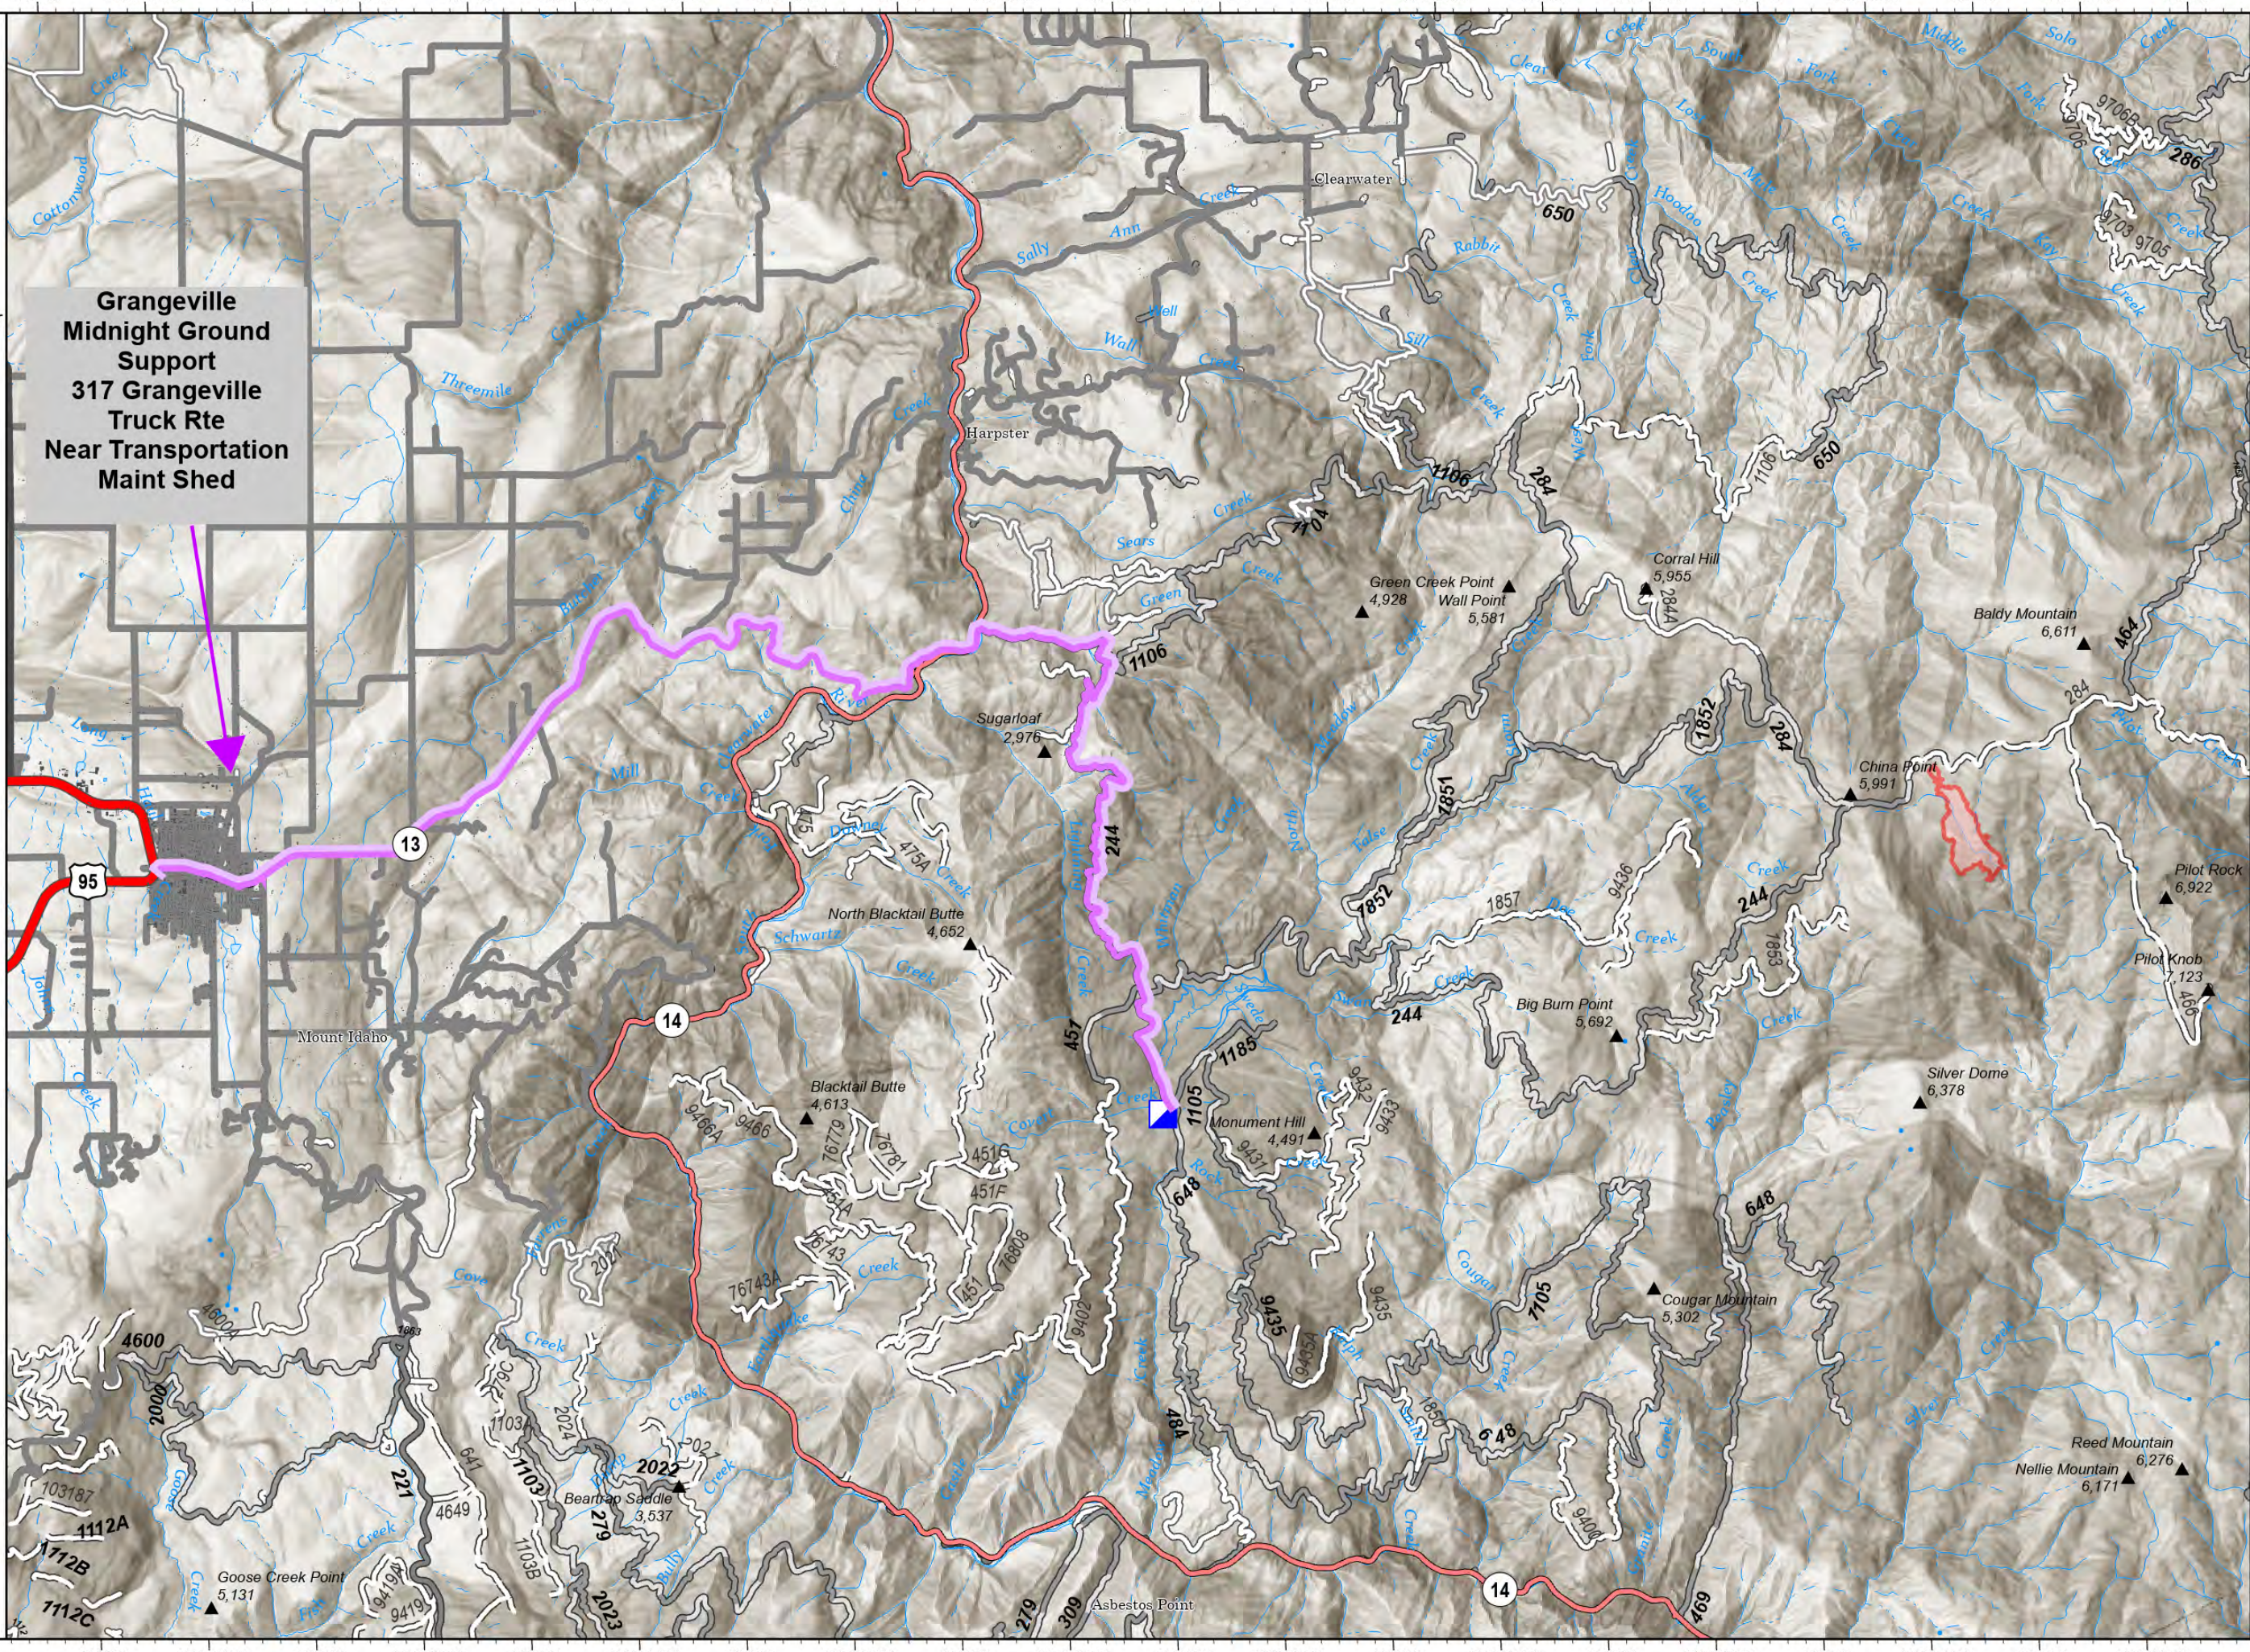

SOFR Map

Midnight
ID-NCF-000370
179 acres
08/02/2023

Fire perimeter updated from
Acres from IR on 7/17/2023 @ 2035

- Route_to_Midnight_ICP
- Incident Command Post
- Wildfire Daily Fire Perimeter
- Primary Highway
- Secondary Highway
- Primary Paved
- Secondary Paved
- State Road (Dirt)
- County Road (Dirt)
- Primary Dirt
- Secondary Dirt

From Grangeville,
Take Hwy 13 N for
~ 11 miles. Turn
right onto FS road
#244, continue on
244 for ~ 7 miles.
Continue on FS road
#648 for ~ 2 miles to
ICP.

**Grangeville
Midnight Ground
Support
317 Grangeville
Truck Rte
Near Transportation
Maint Shed**

NR Remote Incident Support
8/1/2023 2014
North American 1983
Datum: LatLong Grid