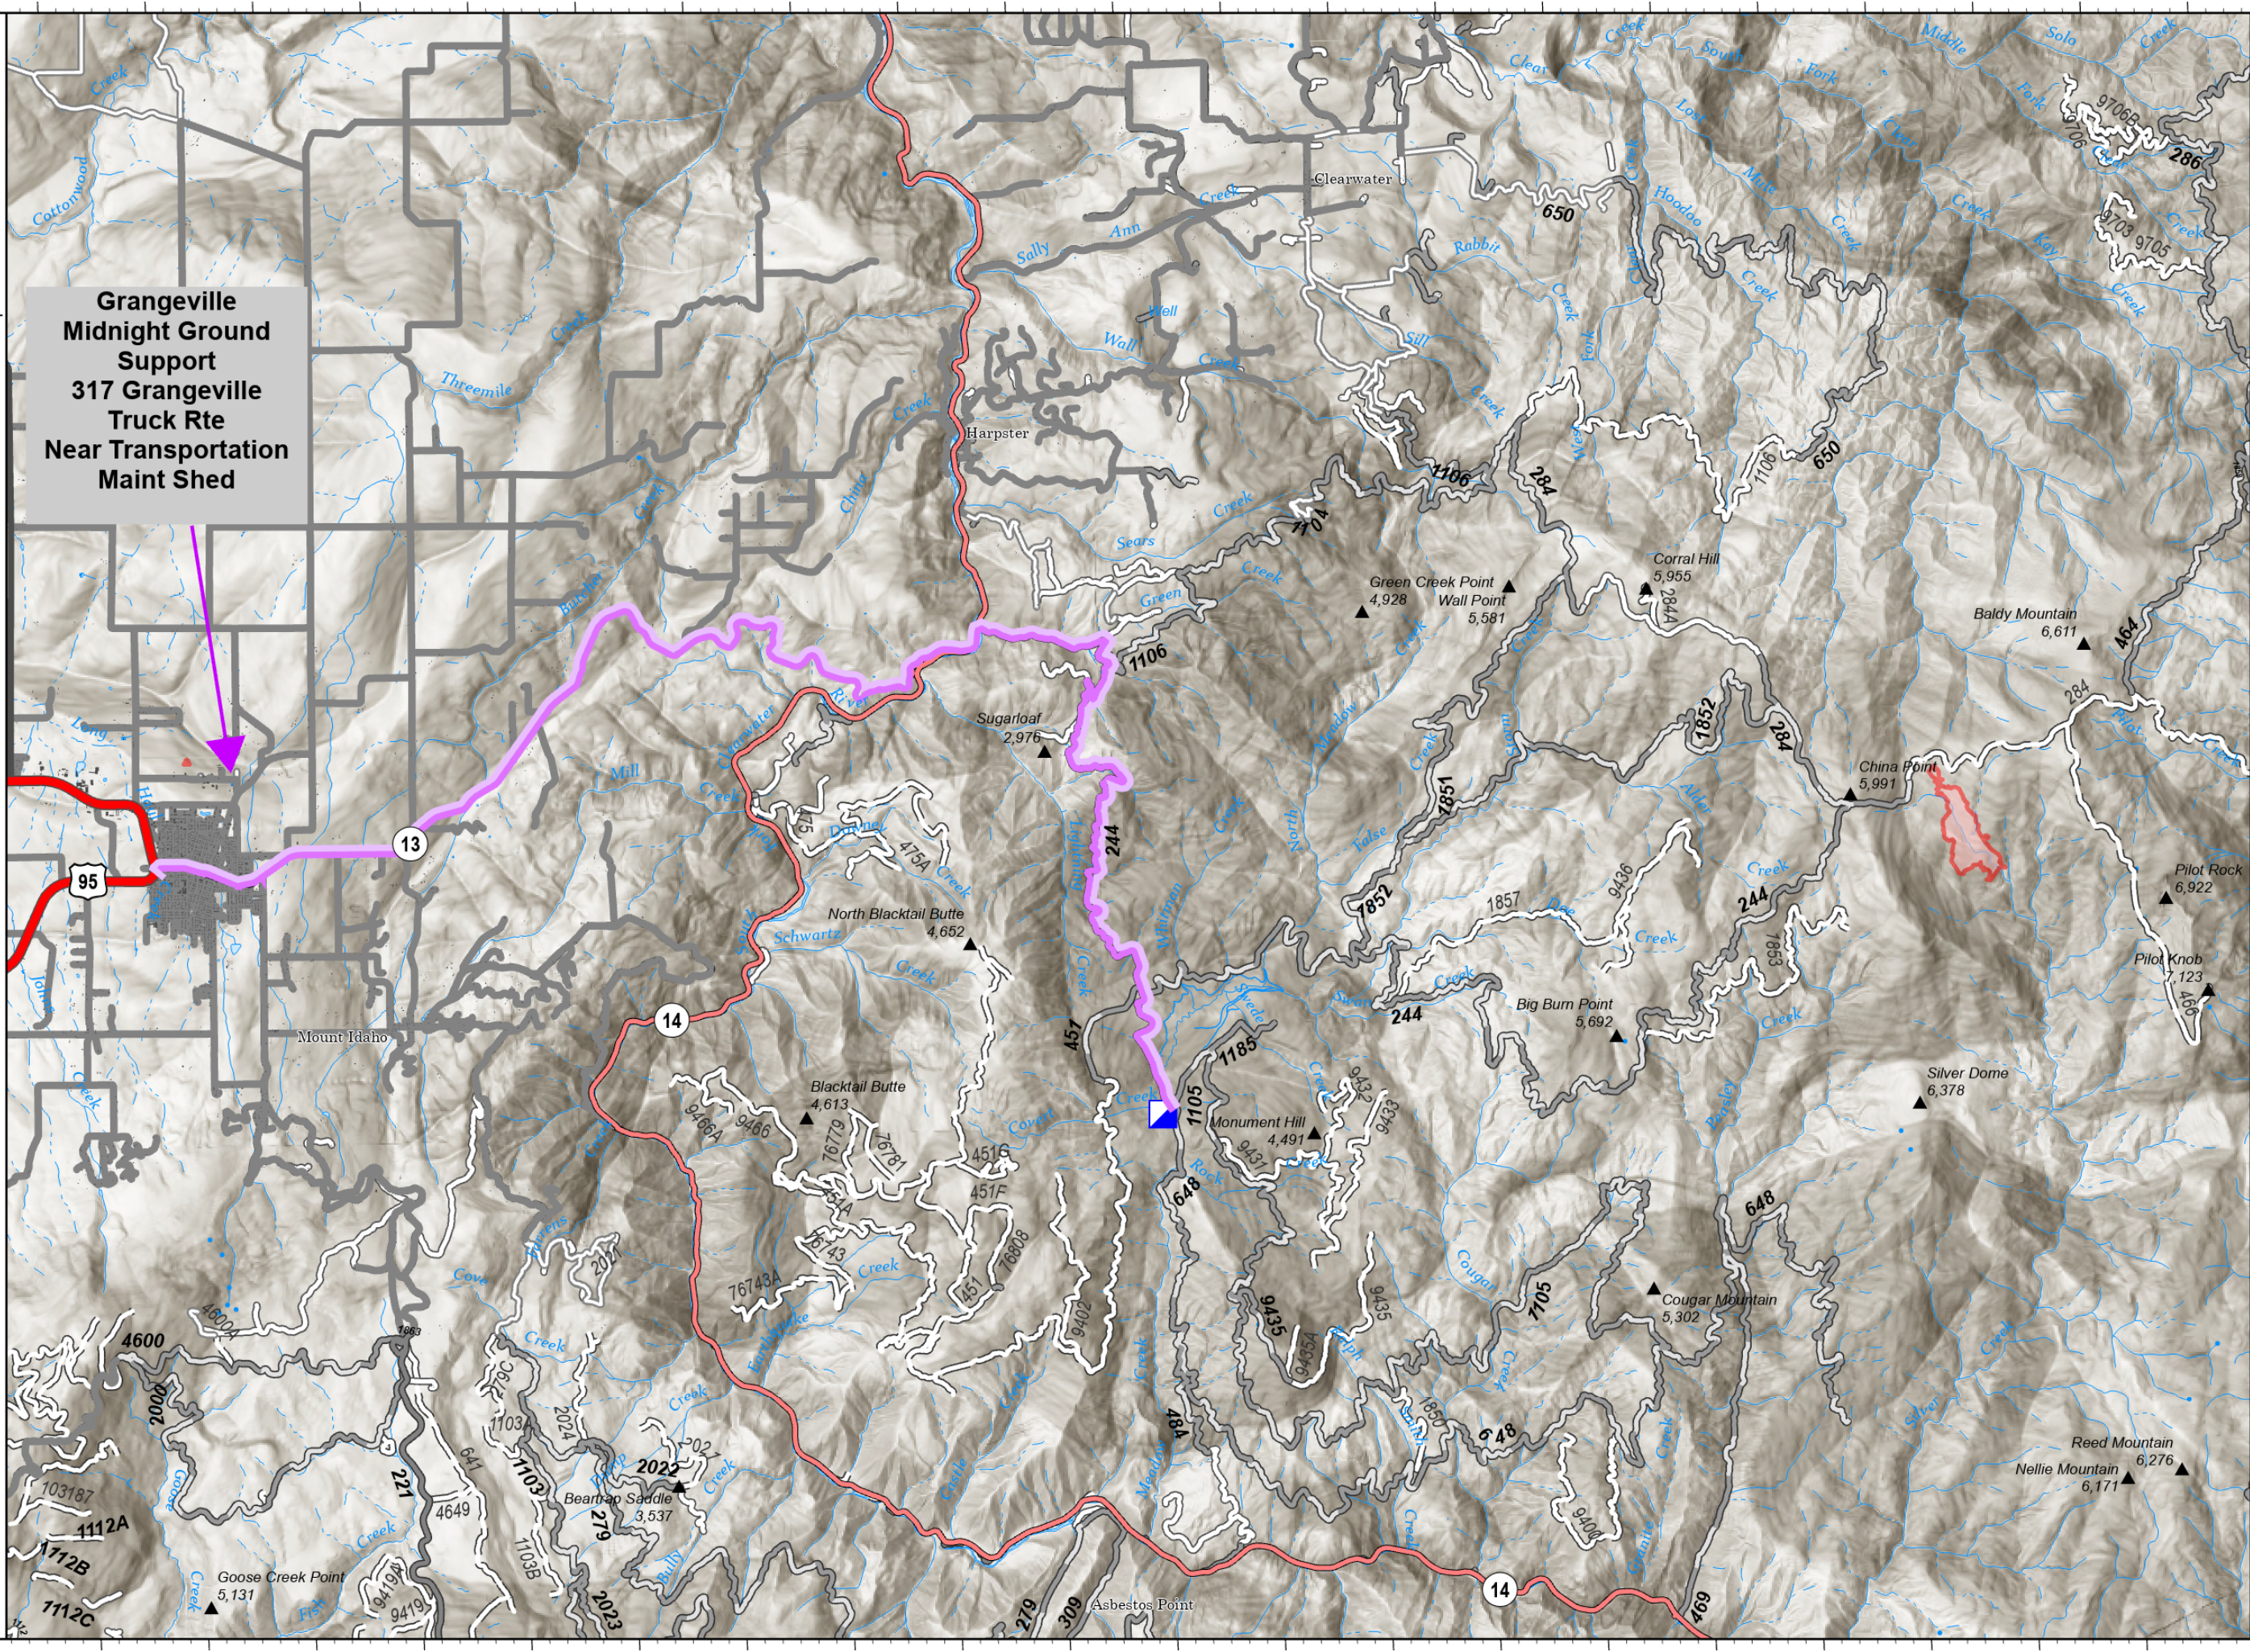

SOFR Map

Midnight
ID-NCF-000370
179 acres
08/05/2023

Fire perimeter updated from
Acres from IR on 7/17/2023 @ 2035

- Route_to_Midnight_ICP
- Incident Command Post
- Wildfire Daily Fire Perimeter
- Primary Highway
- Secondary Highway
- Primary Paved
- Secondary Paved
- State Road (Dirt)
- County Road (Dirt)
- Primary Dirt
- Secondary Dirt

From Grangeville,
Take Hwy 13 N for
~ 11 miles. Turn
right onto FS road
#244, continue on
244 for ~ 7 miles.
Continue on FS road
#648 for ~ 2 miles to
ICP.

**Grangeville
Midnight Ground
Support
317 Grangeville
Truck Rte
Near Transportation
Maint Shed**

NR Remote Incident
Support
8/4/2023 2032
North American 1983
Datum: LatLong Grid

SOFR Map