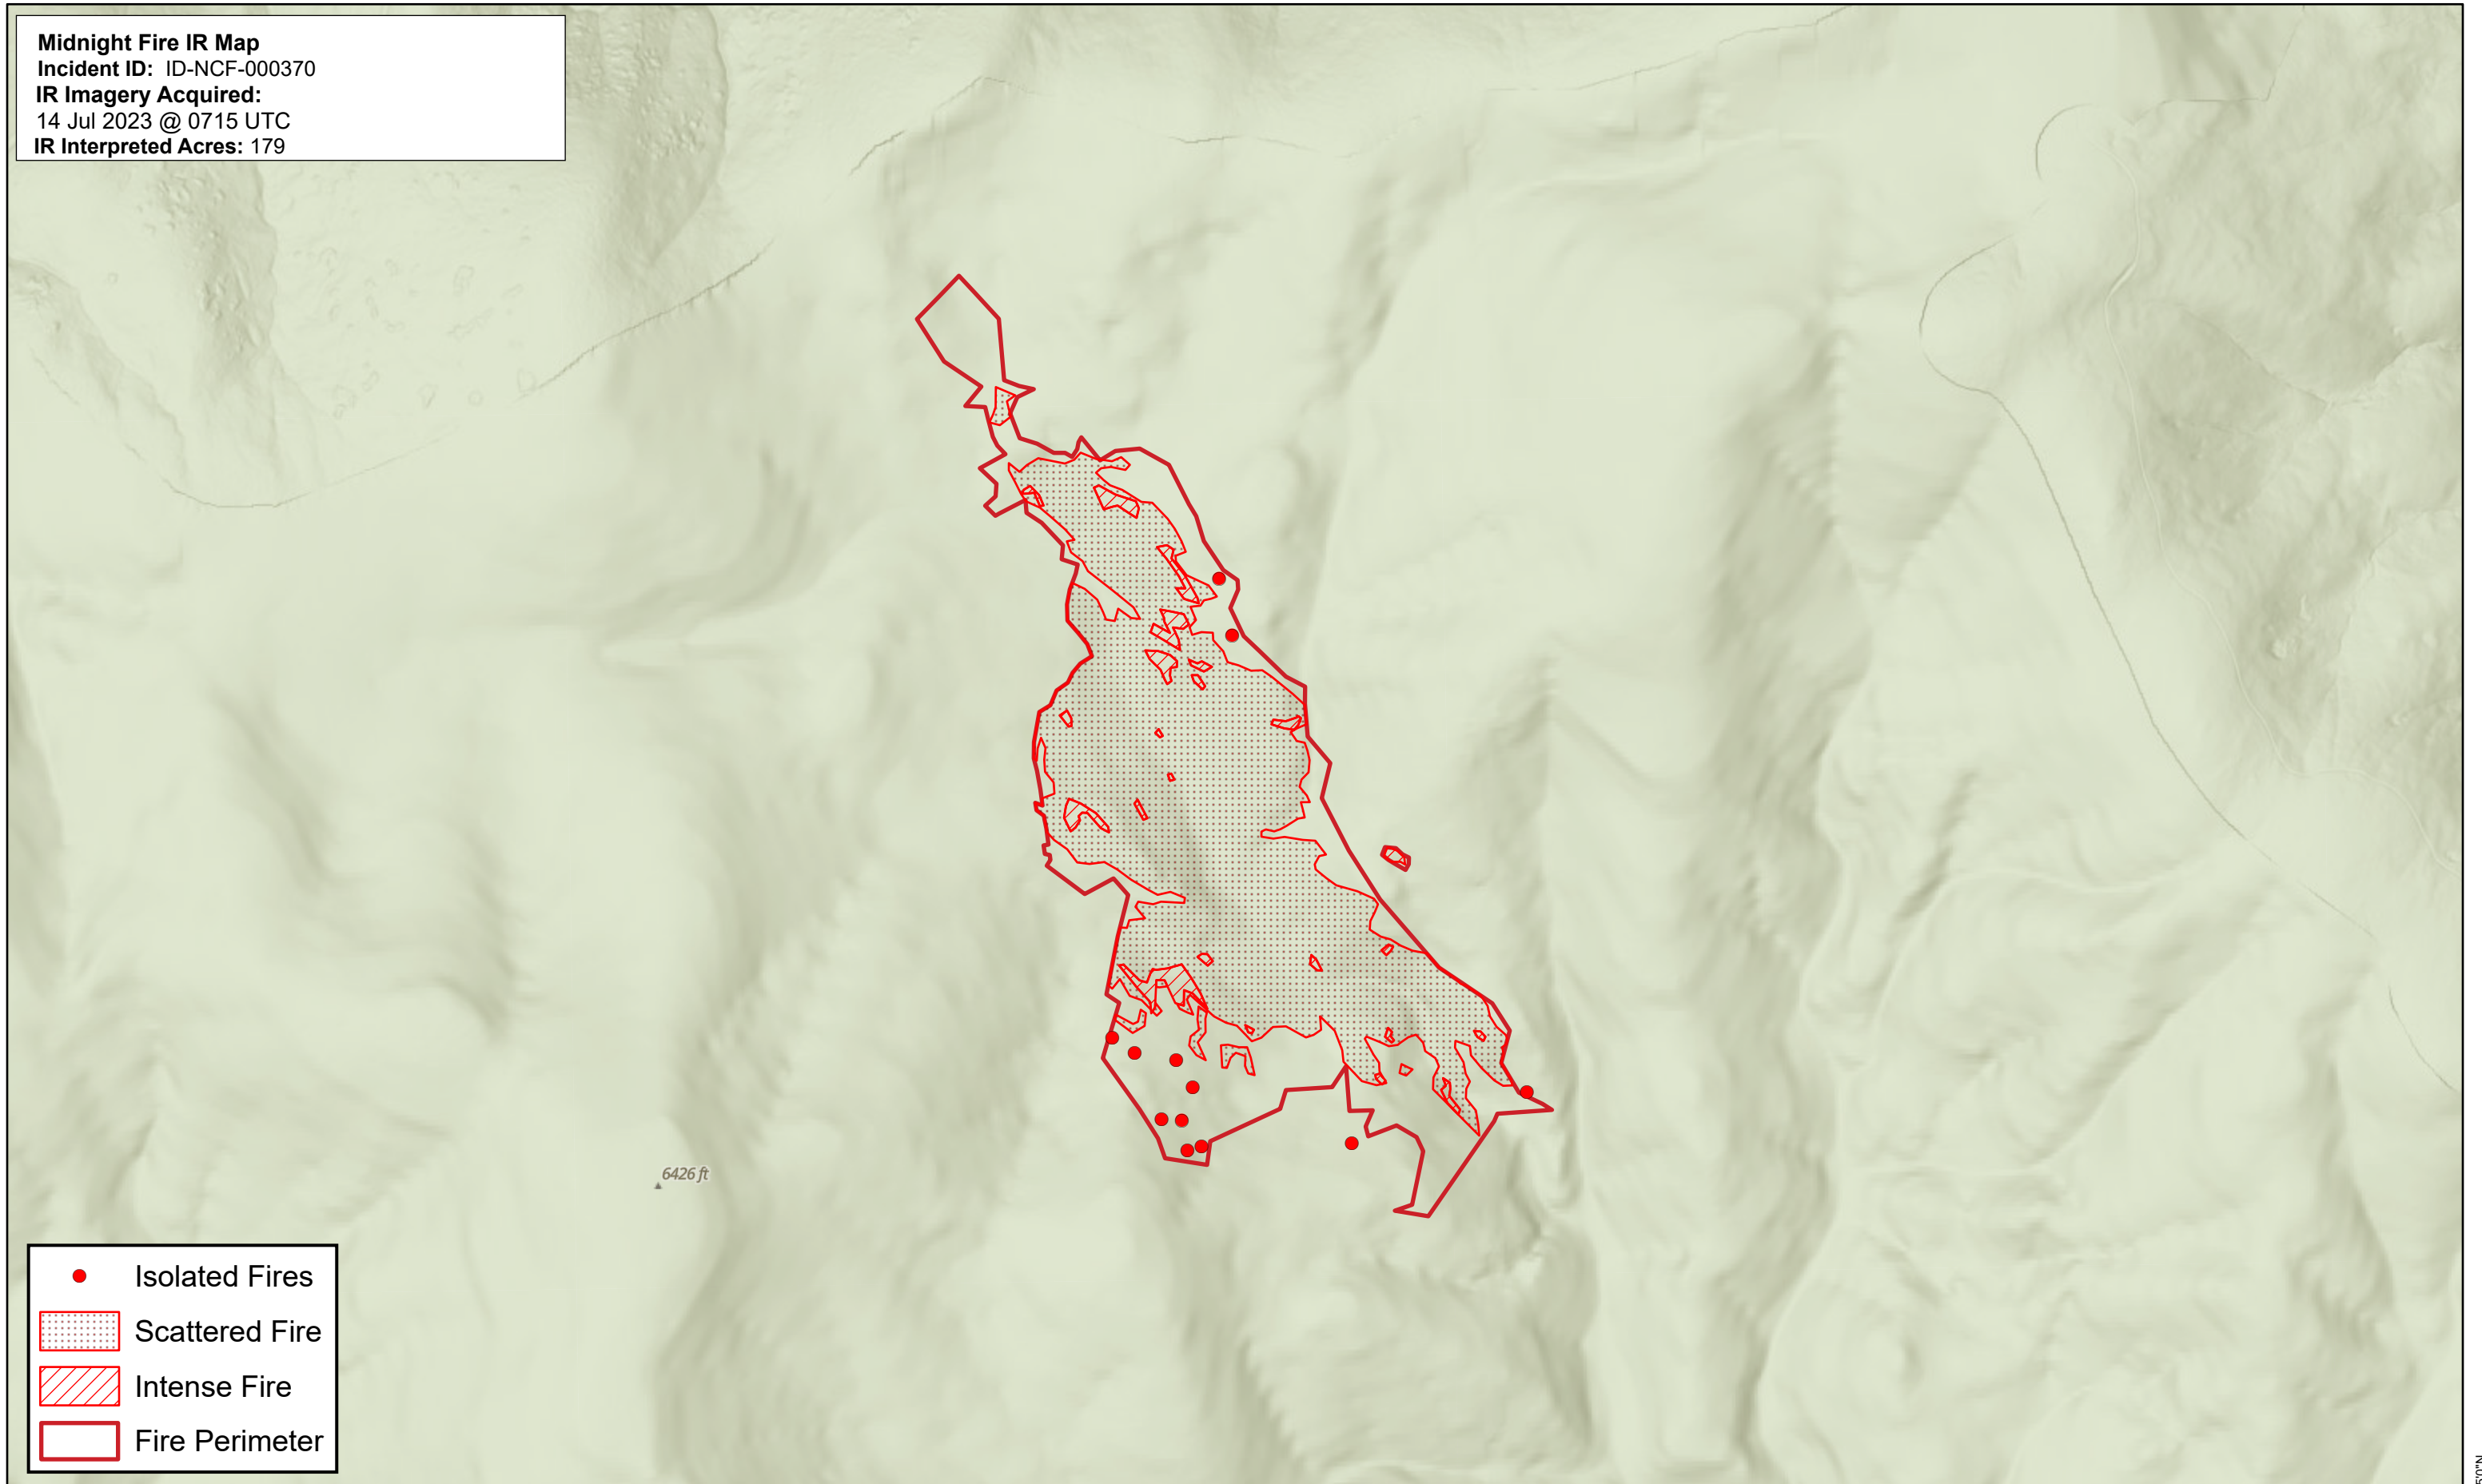

115°45'0"W

Midnight Fire IR Map
Incident ID: ID-NCF-000370
IR Imagery Acquired:
14 Jul 2023 @ 0715 UTC
IR Interpreted Acres: 179

●	Isolated Fires
▨	Scattered Fire
▧	Intense Fire
▭	Fire Perimeter

115°45'0"W

45°55'0"N