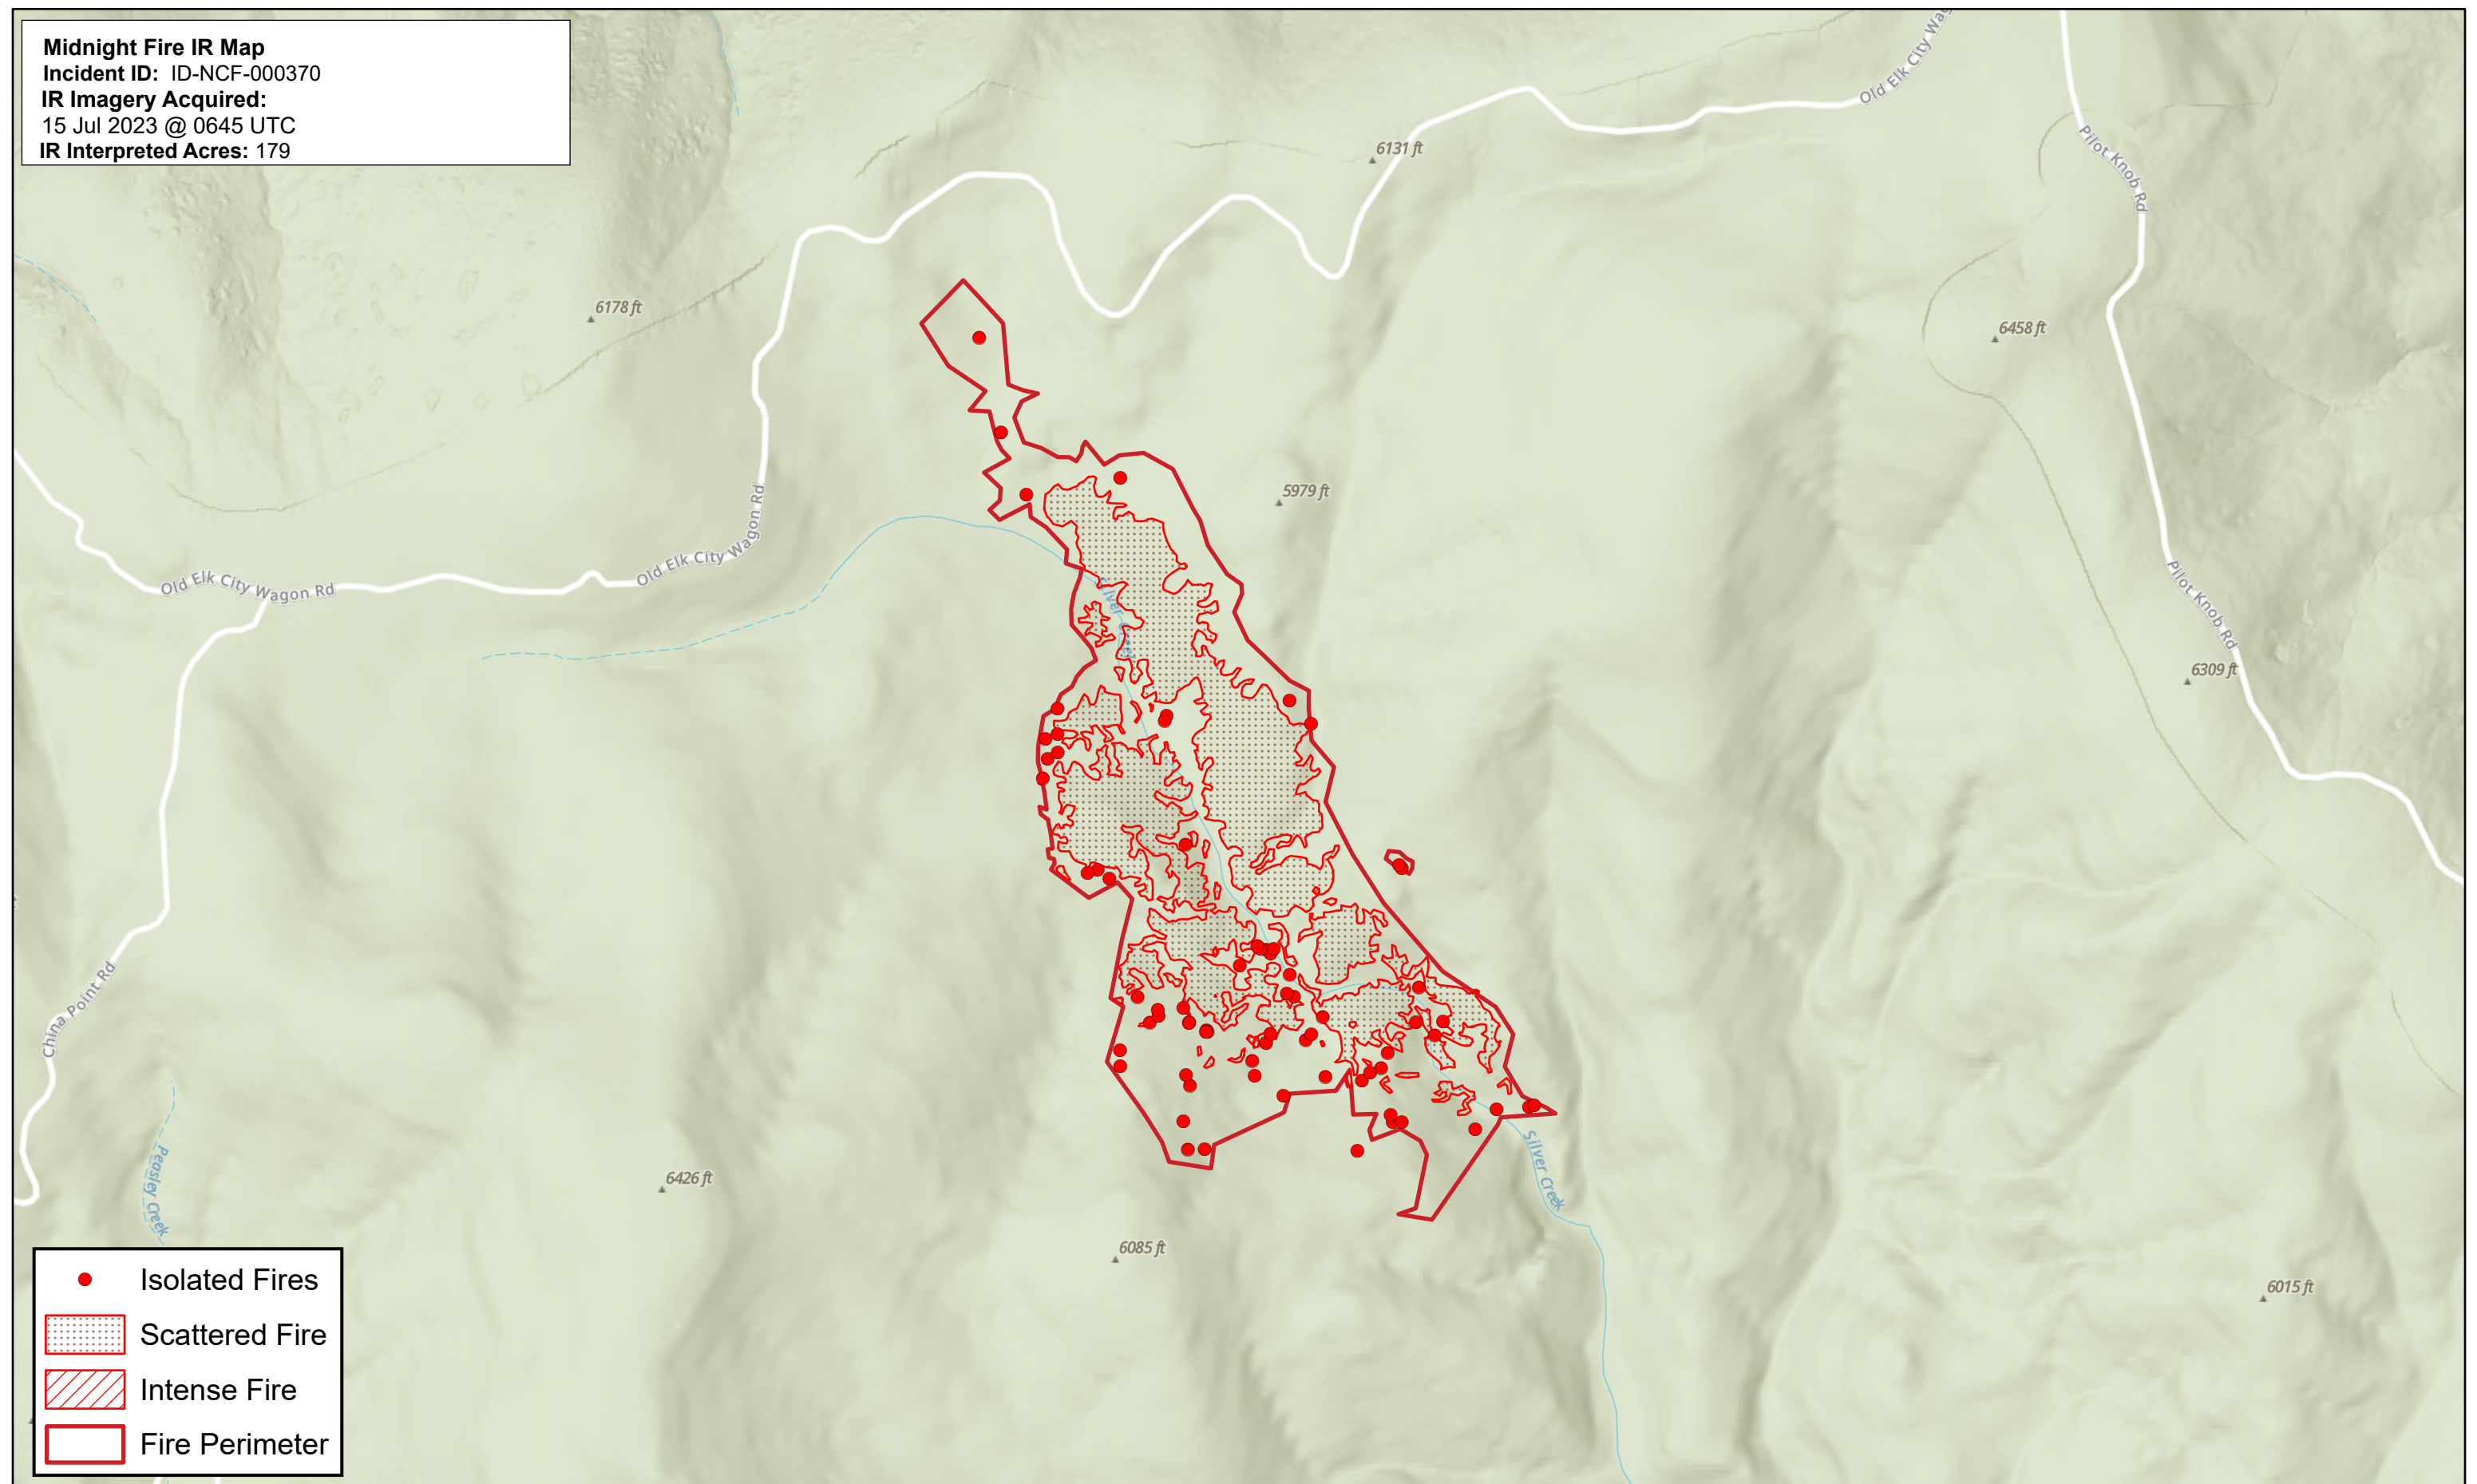

115°45'0"W

**Midnight Fire IR Map**  
Incident ID: ID-NCF-000370  
IR Imagery Acquired:  
15 Jul 2023 @ 0645 UTC  
IR Interpreted Acres: 179

	Isolated Fires
	Scattered Fire
	Intense Fire
	Fire Perimeter

115°45'0"W

45°55'0"N