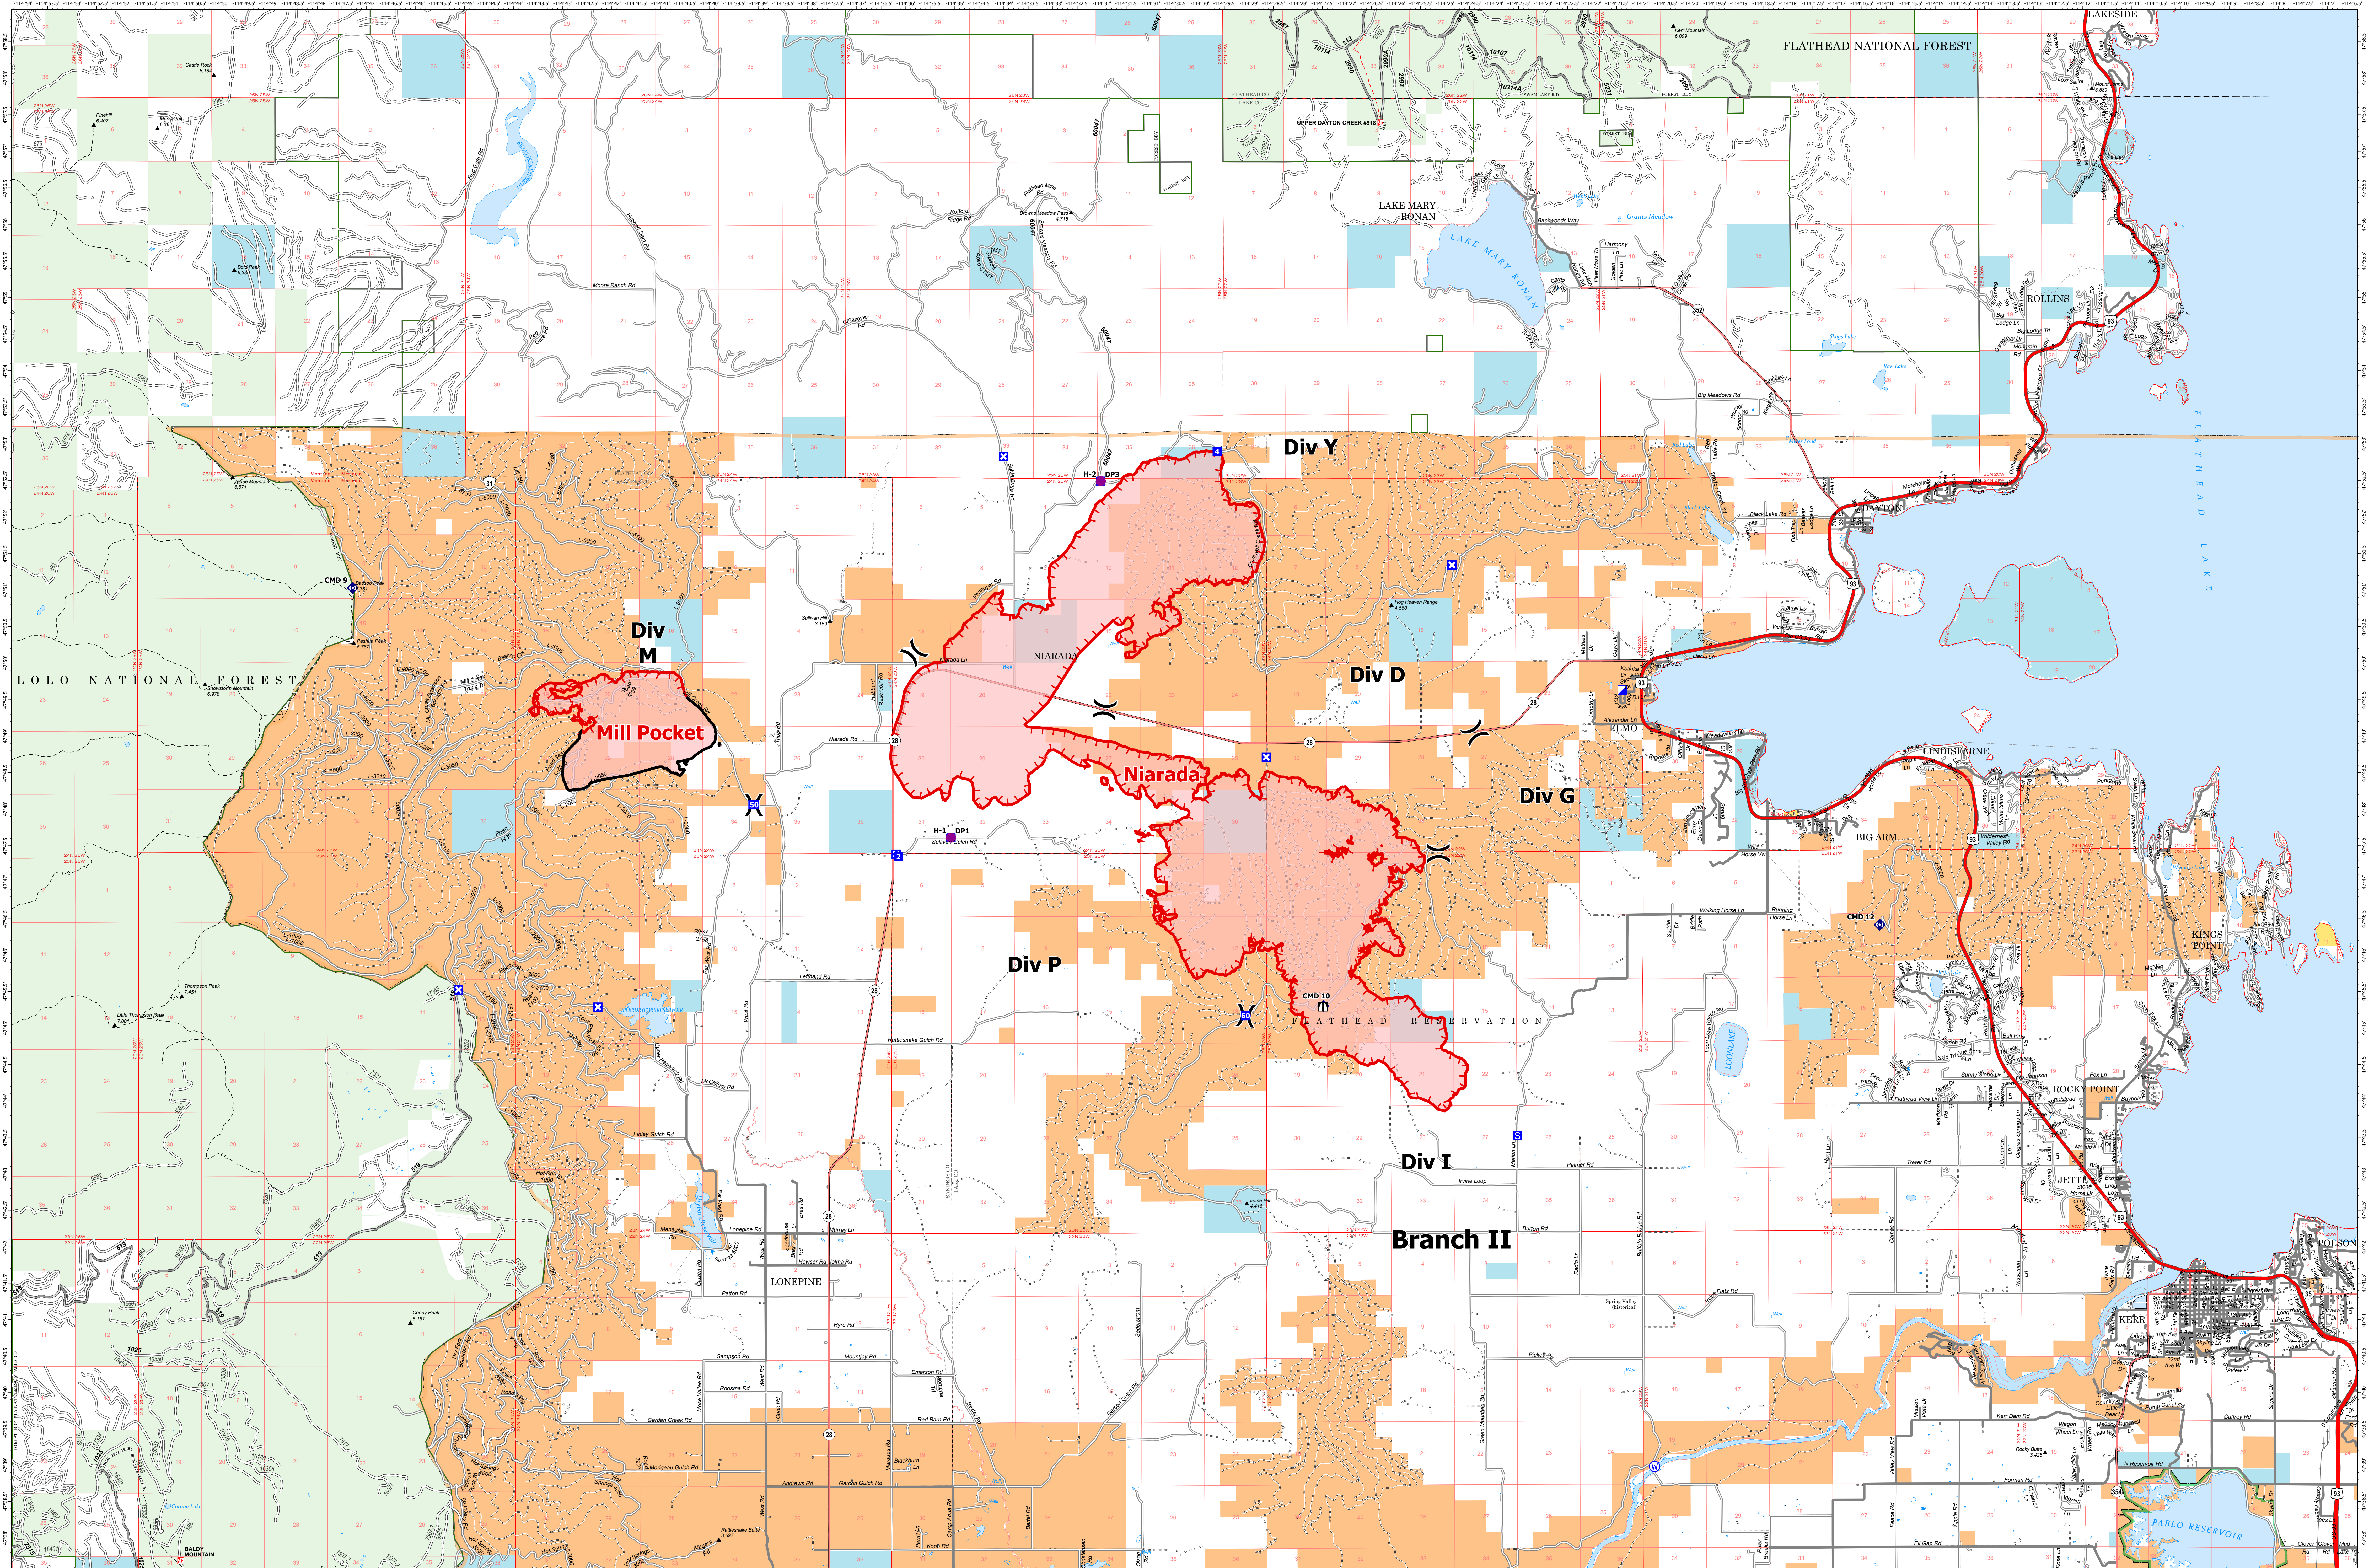

Transportation

Niarada
MT-FHA-000100
 Fire Perimeter as of
 08/05/2023 1700 hrs
 17,514 Acres

Mill Pocket
MT-FHA-000101
 Fire Perimeter as of
 08/04/2023 1645 hrs
 2,135 Acres

- Primary Highway
- Secondary Highway
- Primary Paved
- Secondary Paved
- Secondary Dirt
- CSKT_Roads
- Helispot
- X Division Break
- Incident Command Post
- Drop Point
- Closure
- Staging Area
- Lookout
- ◆ Repeater
- ⊕ Water Source
- Wildfire Daily Fire Perimeter
- Contained
- Uncontained