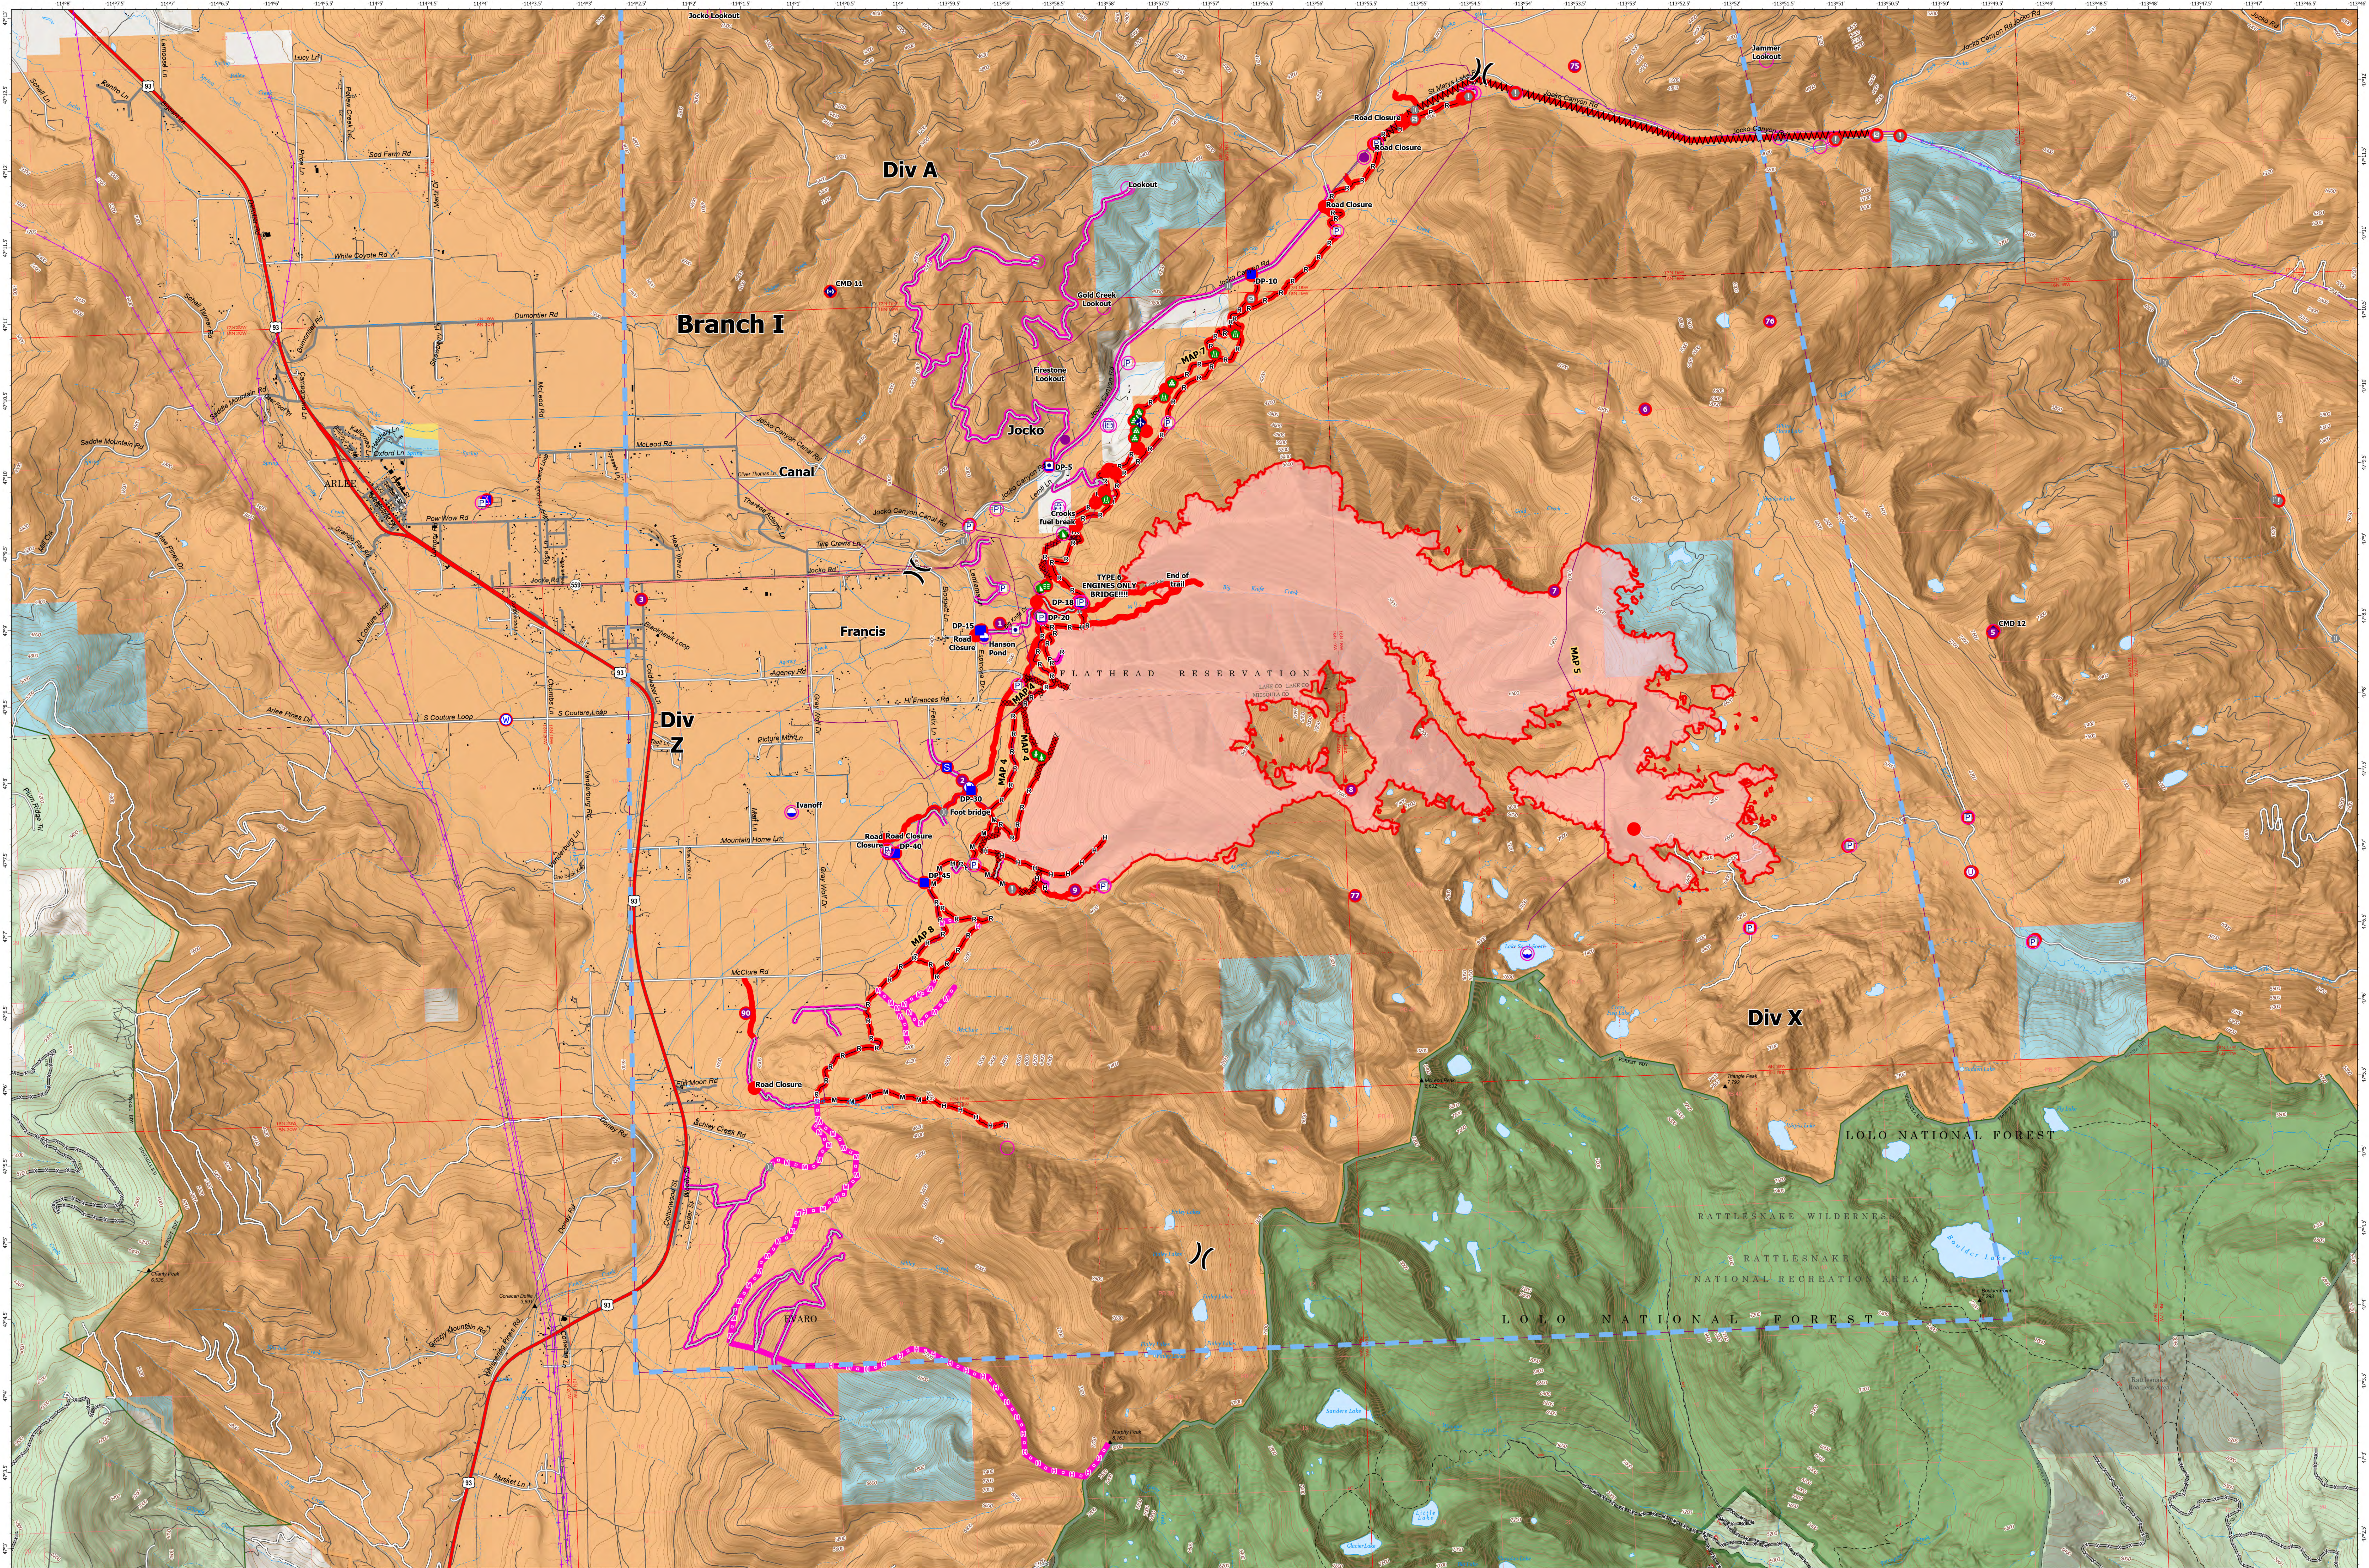

Suppression Repair - Big Knife

8/16/2023

Big Knife MT-FHA-00094

Fire Perimeter as of
08/15/2023 2153 hrs
20,370 Acres

Accountable Property - Repair Status <ul style="list-style-type: none"> In Use - Fire Management Needs Assessment Repair Needed In Progress Completed - Ready for Inspection Completed - Inspected No Repair Needed Other - See Comments 	Event Point - Repair Status <ul style="list-style-type: none"> In Use - Fire Management Needs Assessment Repair Needed In Progress Completed - Ready for Inspection Completed - Inspected No Repair Needed Other - See Comments 	Event Line - Repair Status <ul style="list-style-type: none"> In Use - Fire Management Needs Assessment Repair Needed In Progress Completed - Ready for Inspection Completed - Inspected No Repair Needed Other - See Comments 	Assignment Breaks <ul style="list-style-type: none"> Division Break Logistics Drop Point Camp Staging Area 	Reference <ul style="list-style-type: none"> Value at Risk Bridge Repair Structure Wrap 	<ul style="list-style-type: none"> Stream Crossing Road Repair Landing or Log Deck Hazard Tree Dozer Push 	Communications <ul style="list-style-type: none"> Mobile Weather Unit Repeater Water Water Source 	<ul style="list-style-type: none"> Ops Completed Completed Dozer Line Completed Fuel Break Completed Hand Line Completed Mixed Construction Line Completed Road as Line 	<ul style="list-style-type: none"> Ops Planned Planned Dozer Line Planned Hand Line Planned Mixed Construction Line Access or Improved Road 	Safety <ul style="list-style-type: none"> Escape Route Air Ops Temporary Flight Restriction Wildfire Daily Fire Perimeter
--	---	--	---	---	--	---	---	--	---

0 Miles
0.3 0.6