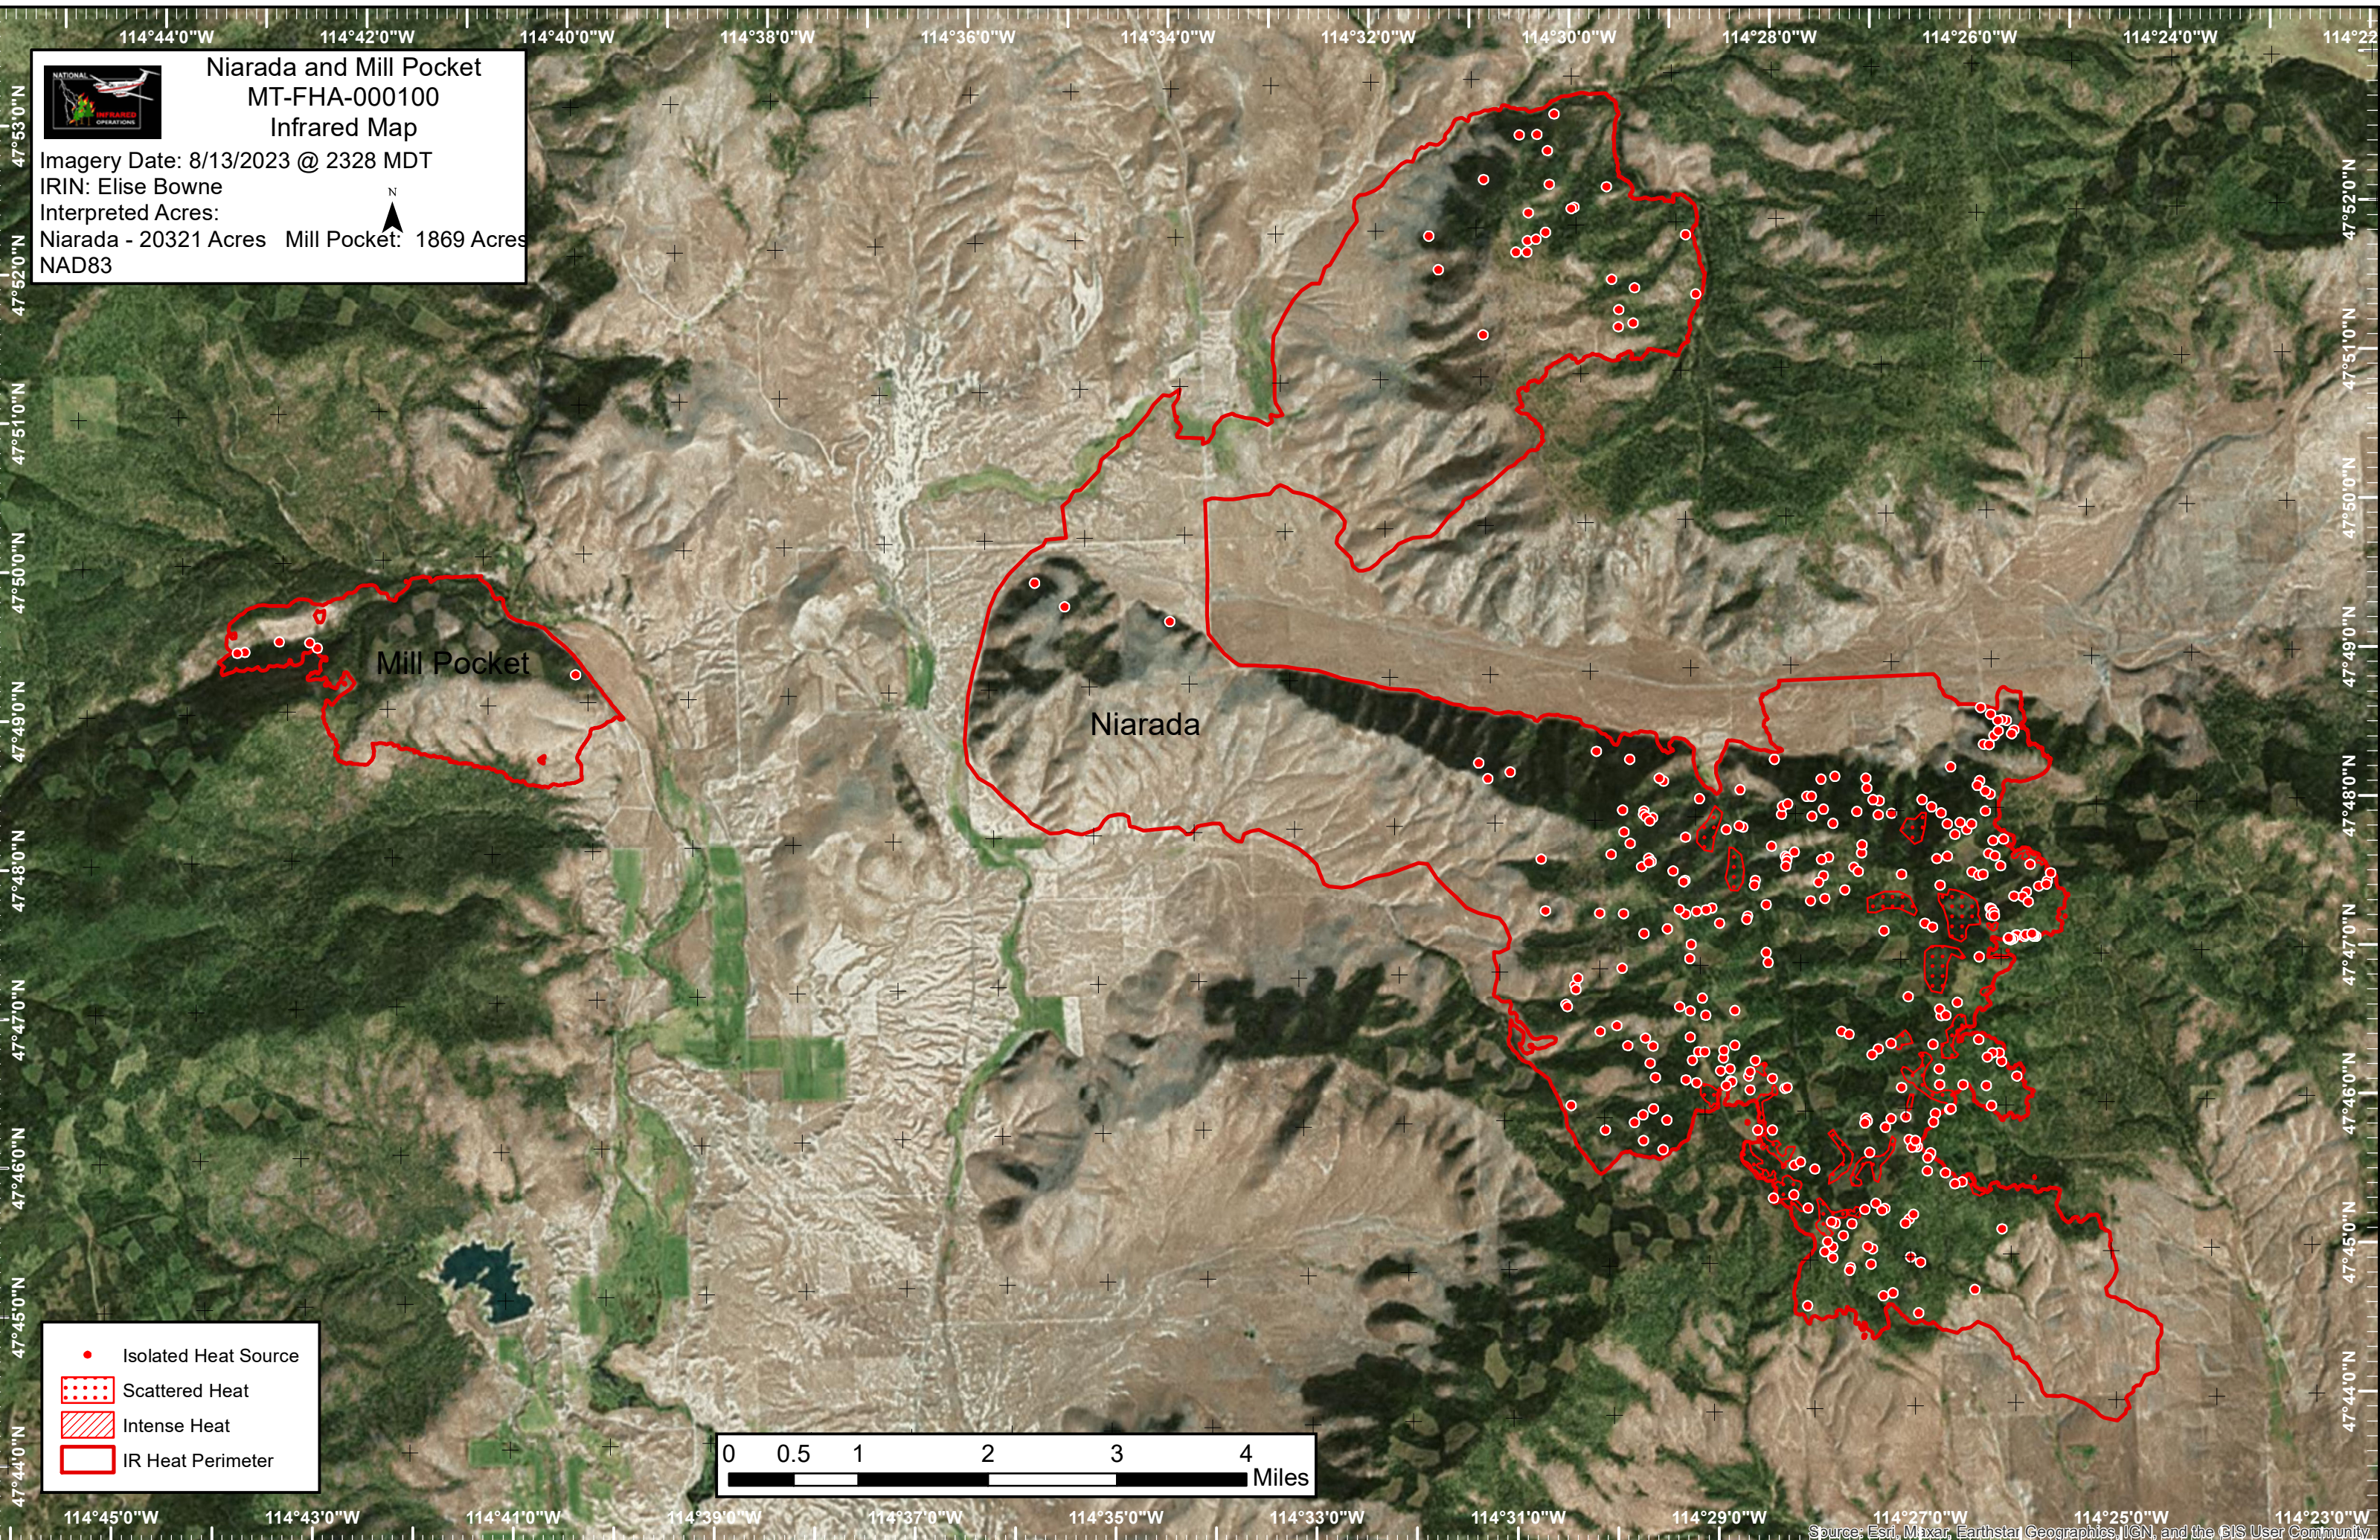

**Niarada and Mill Pocket  
MT-FHA-000100  
Infrared Map**

Imagery Date: 8/13/2023 @ 2328 MDT  
 IRIN: Elise Bowne  
 Interpreted Acres:  
 Niarada - 20321 Acres Mill Pocket: 1869 Acres  
 NAD83

Mill Pocket

Niarada

- Isolated Heat Source
- Scattered Heat
- Intense Heat
- IR Heat Perimeter