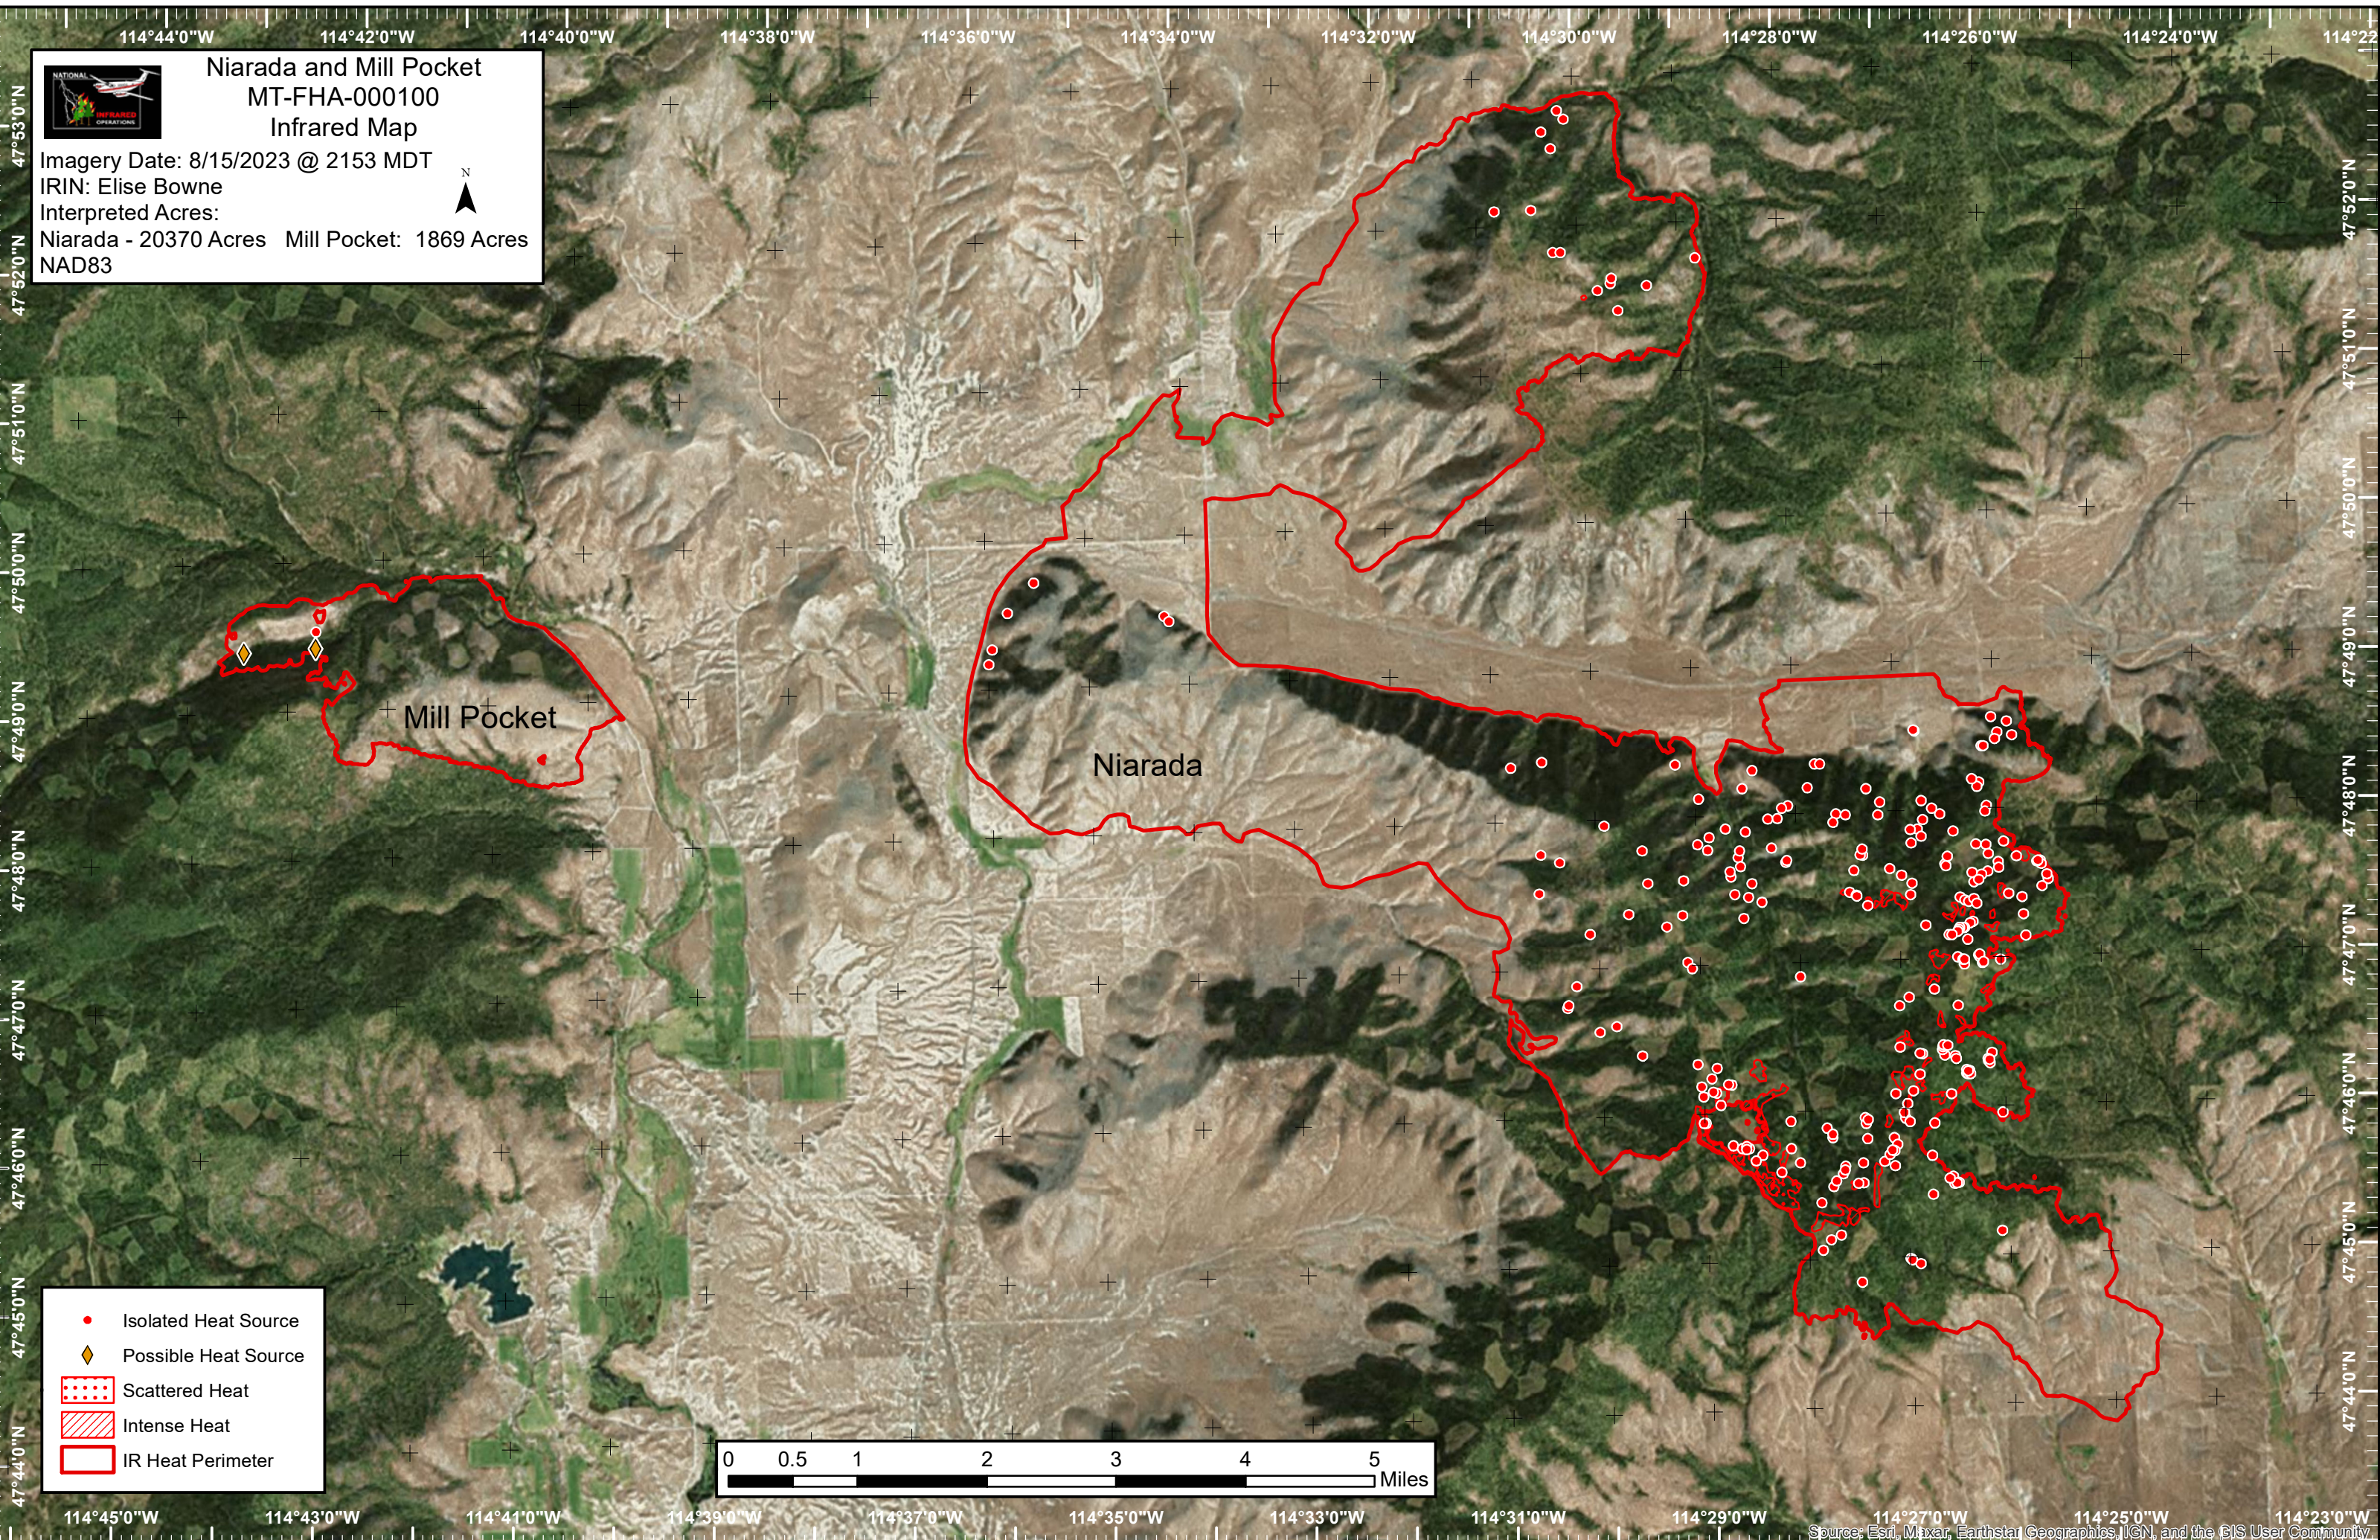

Niarada and Mill Pocket
MT-FHA-000100
Infrared Map

Imagery Date: 8/15/2023 @ 2153 MDT
 IRIN: Elise Bowne
 Interpreted Acres:
 Niarada - 20370 Acres Mill Pocket: 1869 Acres
 NAD83

- Isolated Heat Source
- ◆ Possible Heat Source
- Scattered Heat
- Intense Heat
- IR Heat Perimeter