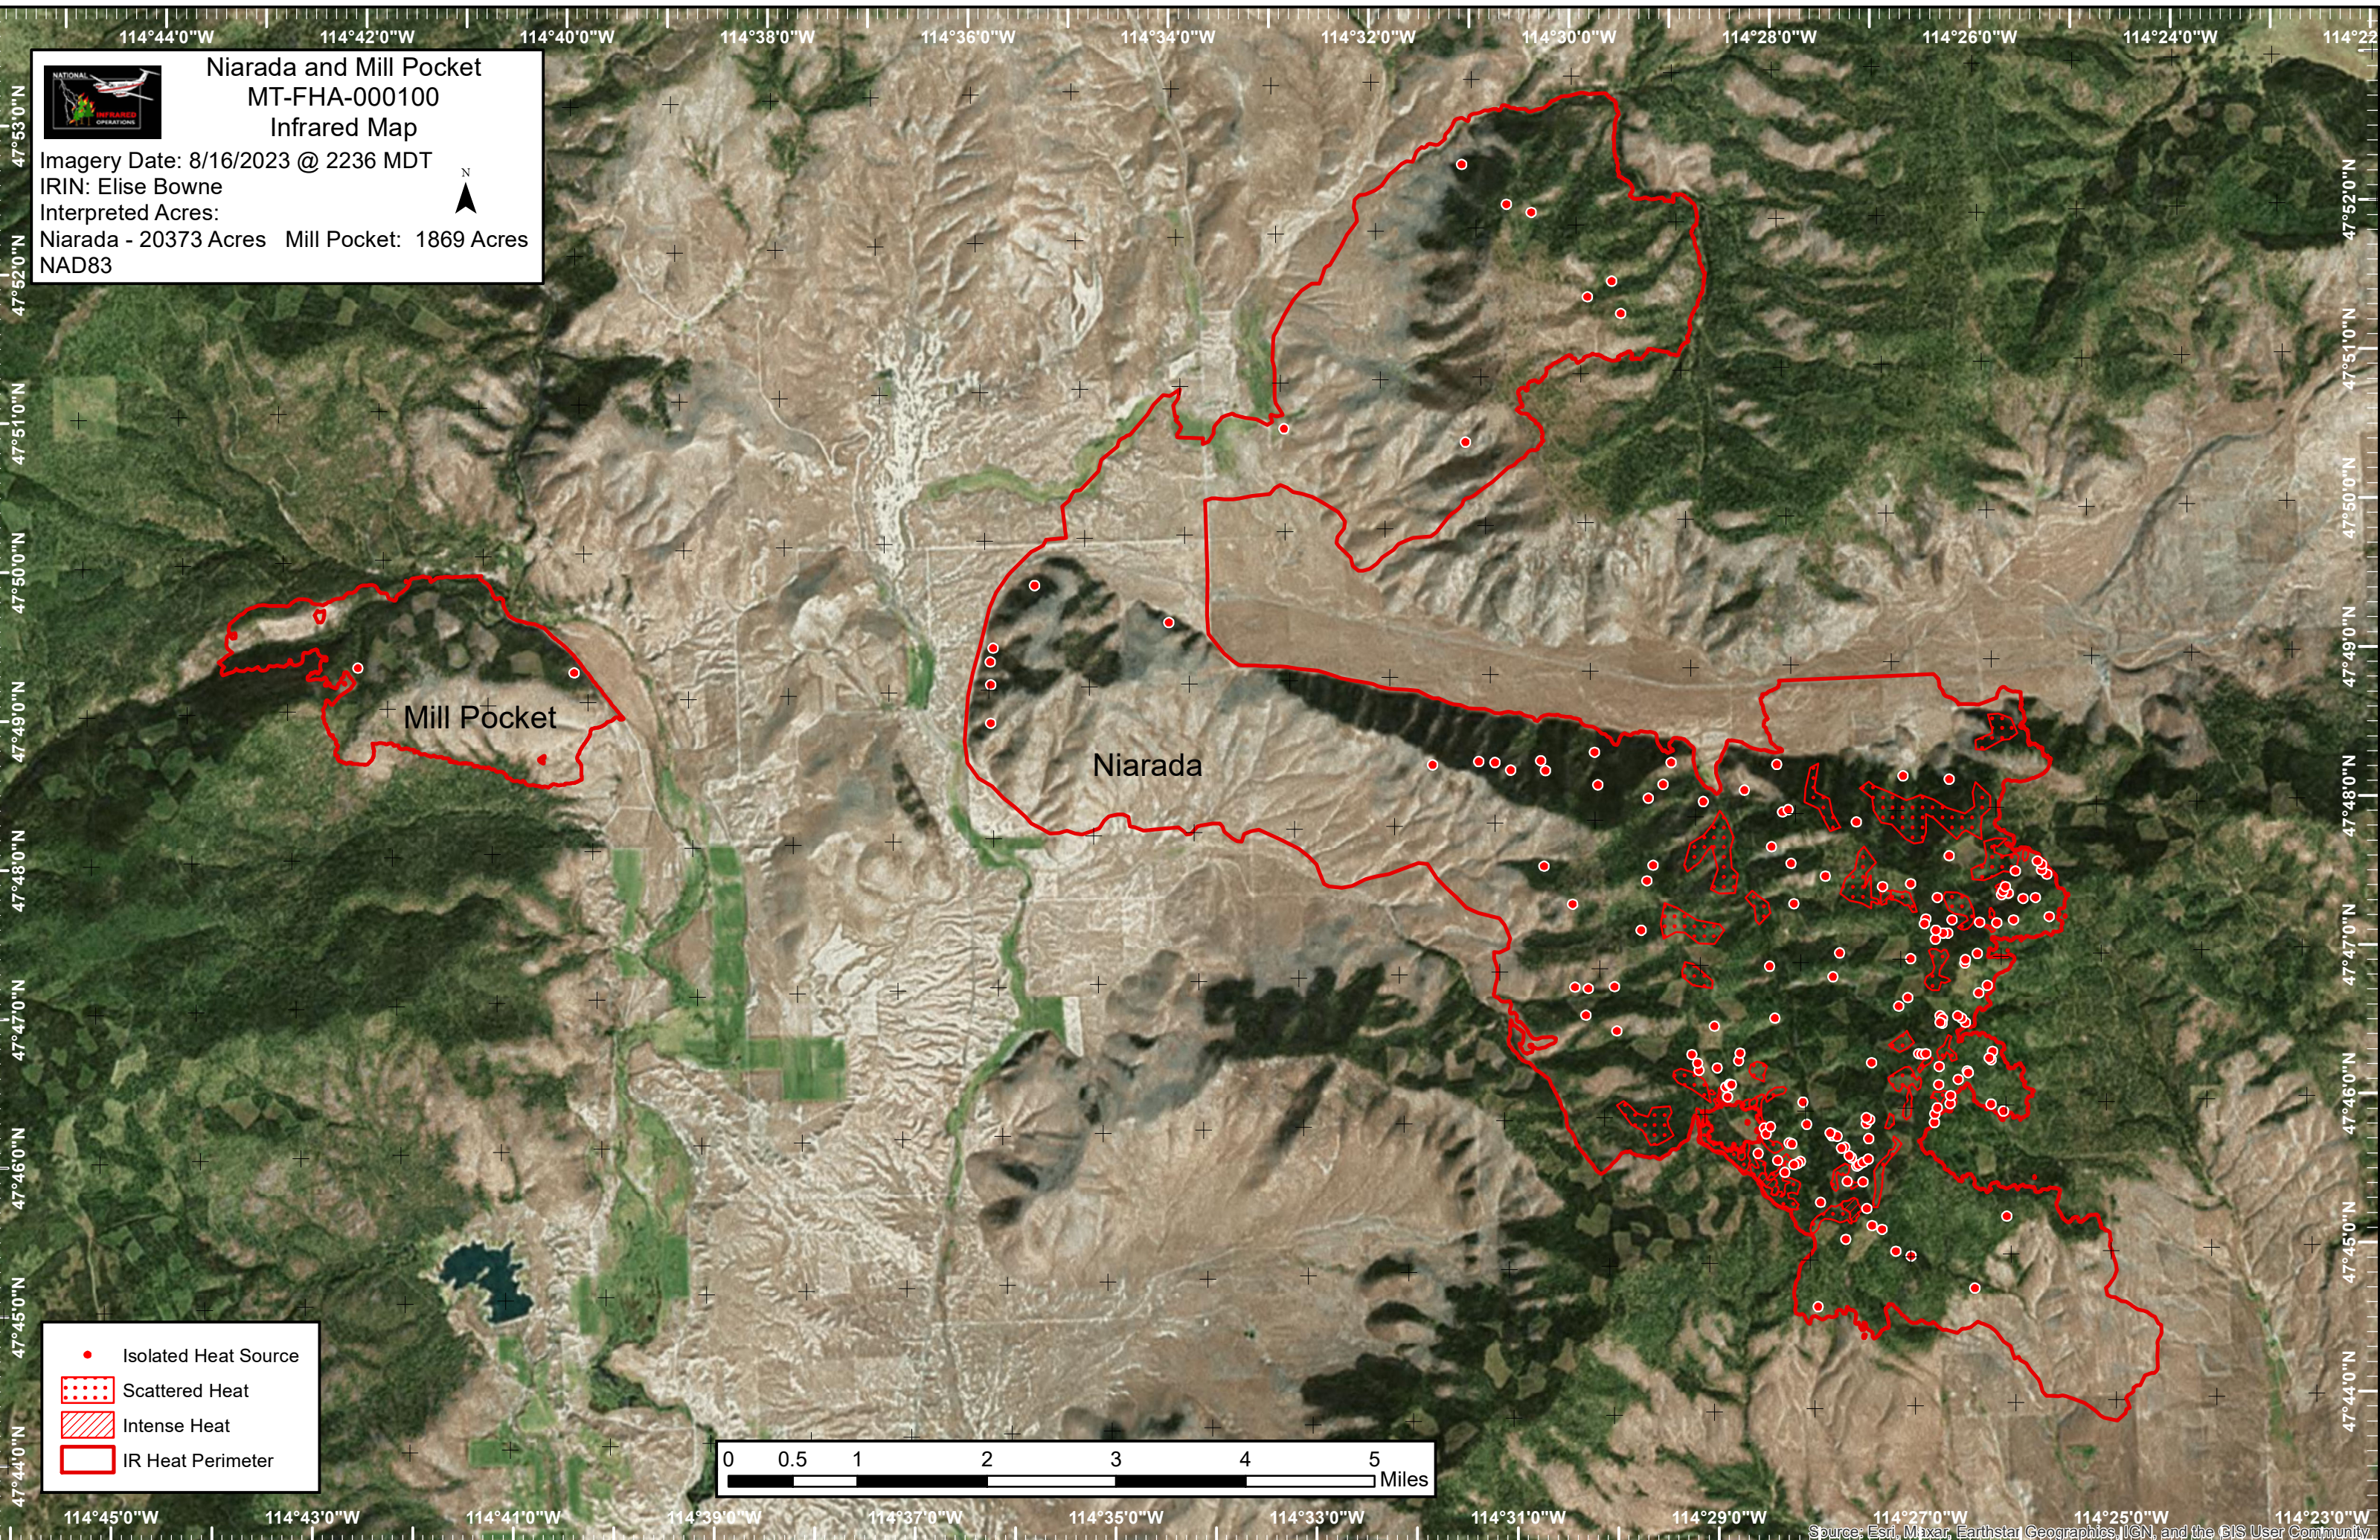

Niarada and Mill Pocket
MT-FHA-000100
Infrared Map

Imagery Date: 8/16/2023 @ 2236 MDT
 IRIN: Elise Bowne
 Interpreted Acres:
 Niarada - 20373 Acres Mill Pocket: 1869 Acres
 NAD83

Mill Pocket

Niarada

- Isolated Heat Source
- Scattered Heat
- Intense Heat
- IR Heat Perimeter