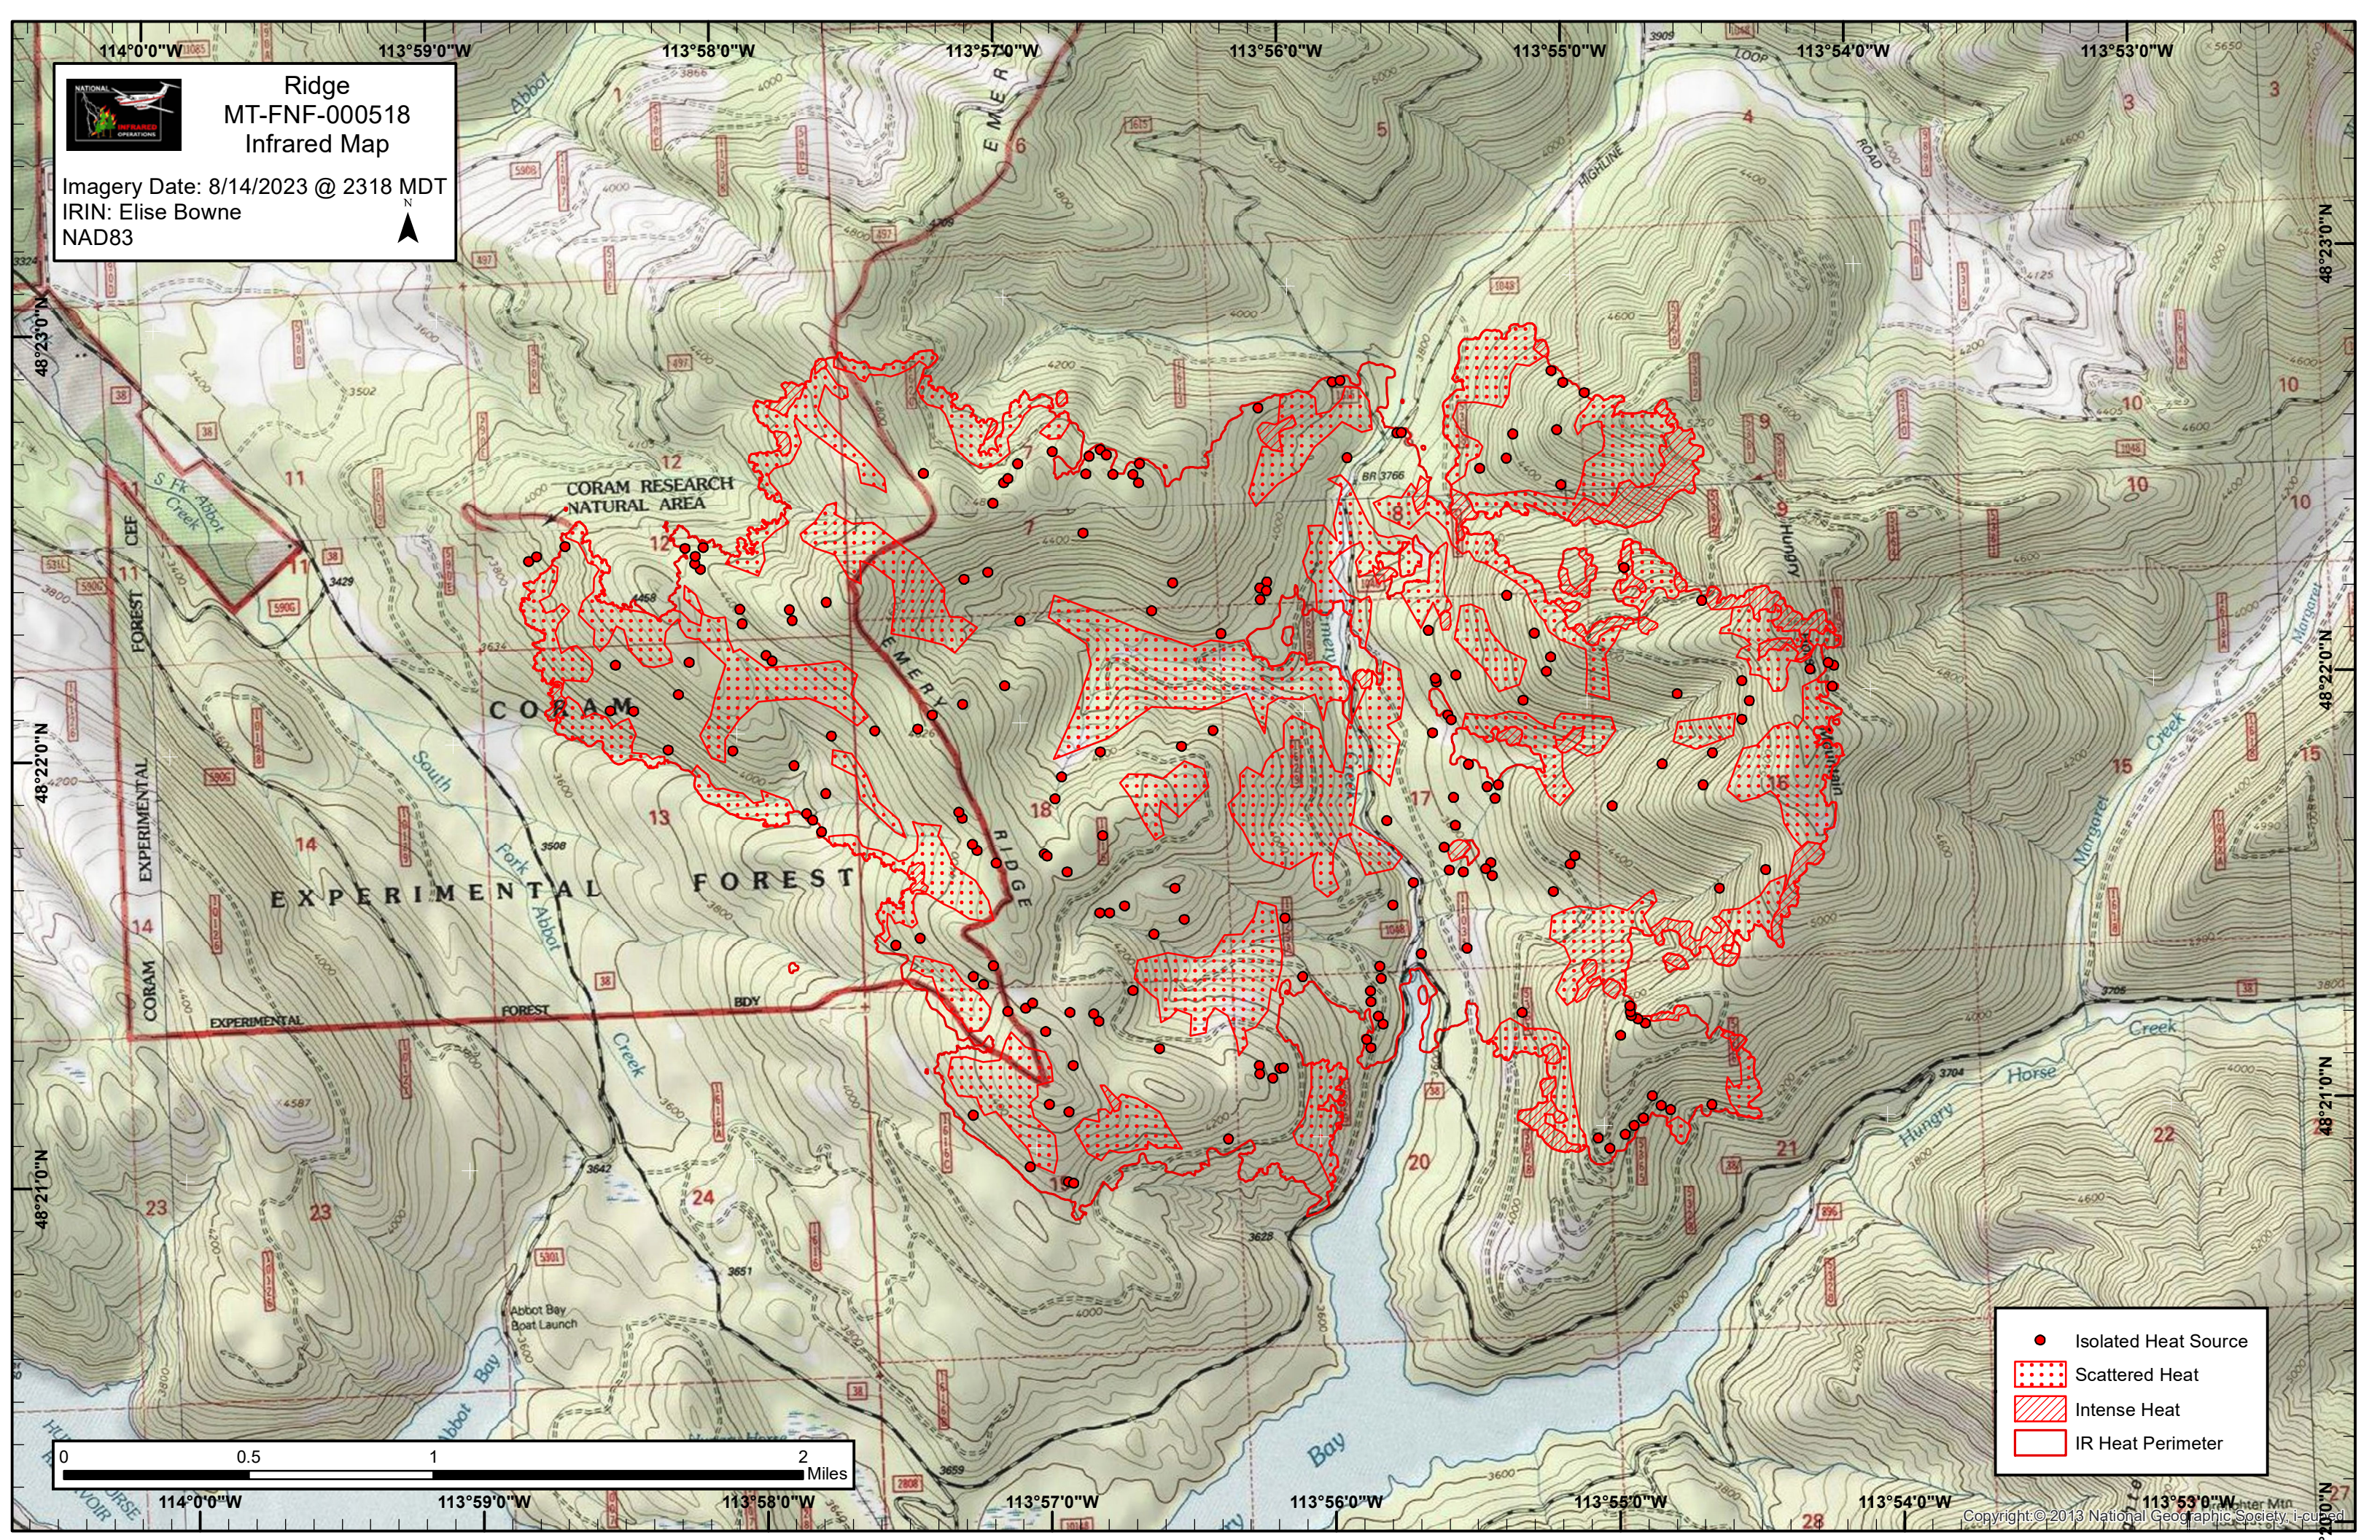

Ridge
MT-FNF-000518
Infrared Map

Imagery Date: 8/14/2023 @ 2318 MDT
IRIN: Elise Bowne
NAD83

- Isolated Heat Source
- Scattered Heat
- Intense Heat
- IR Heat Perimeter