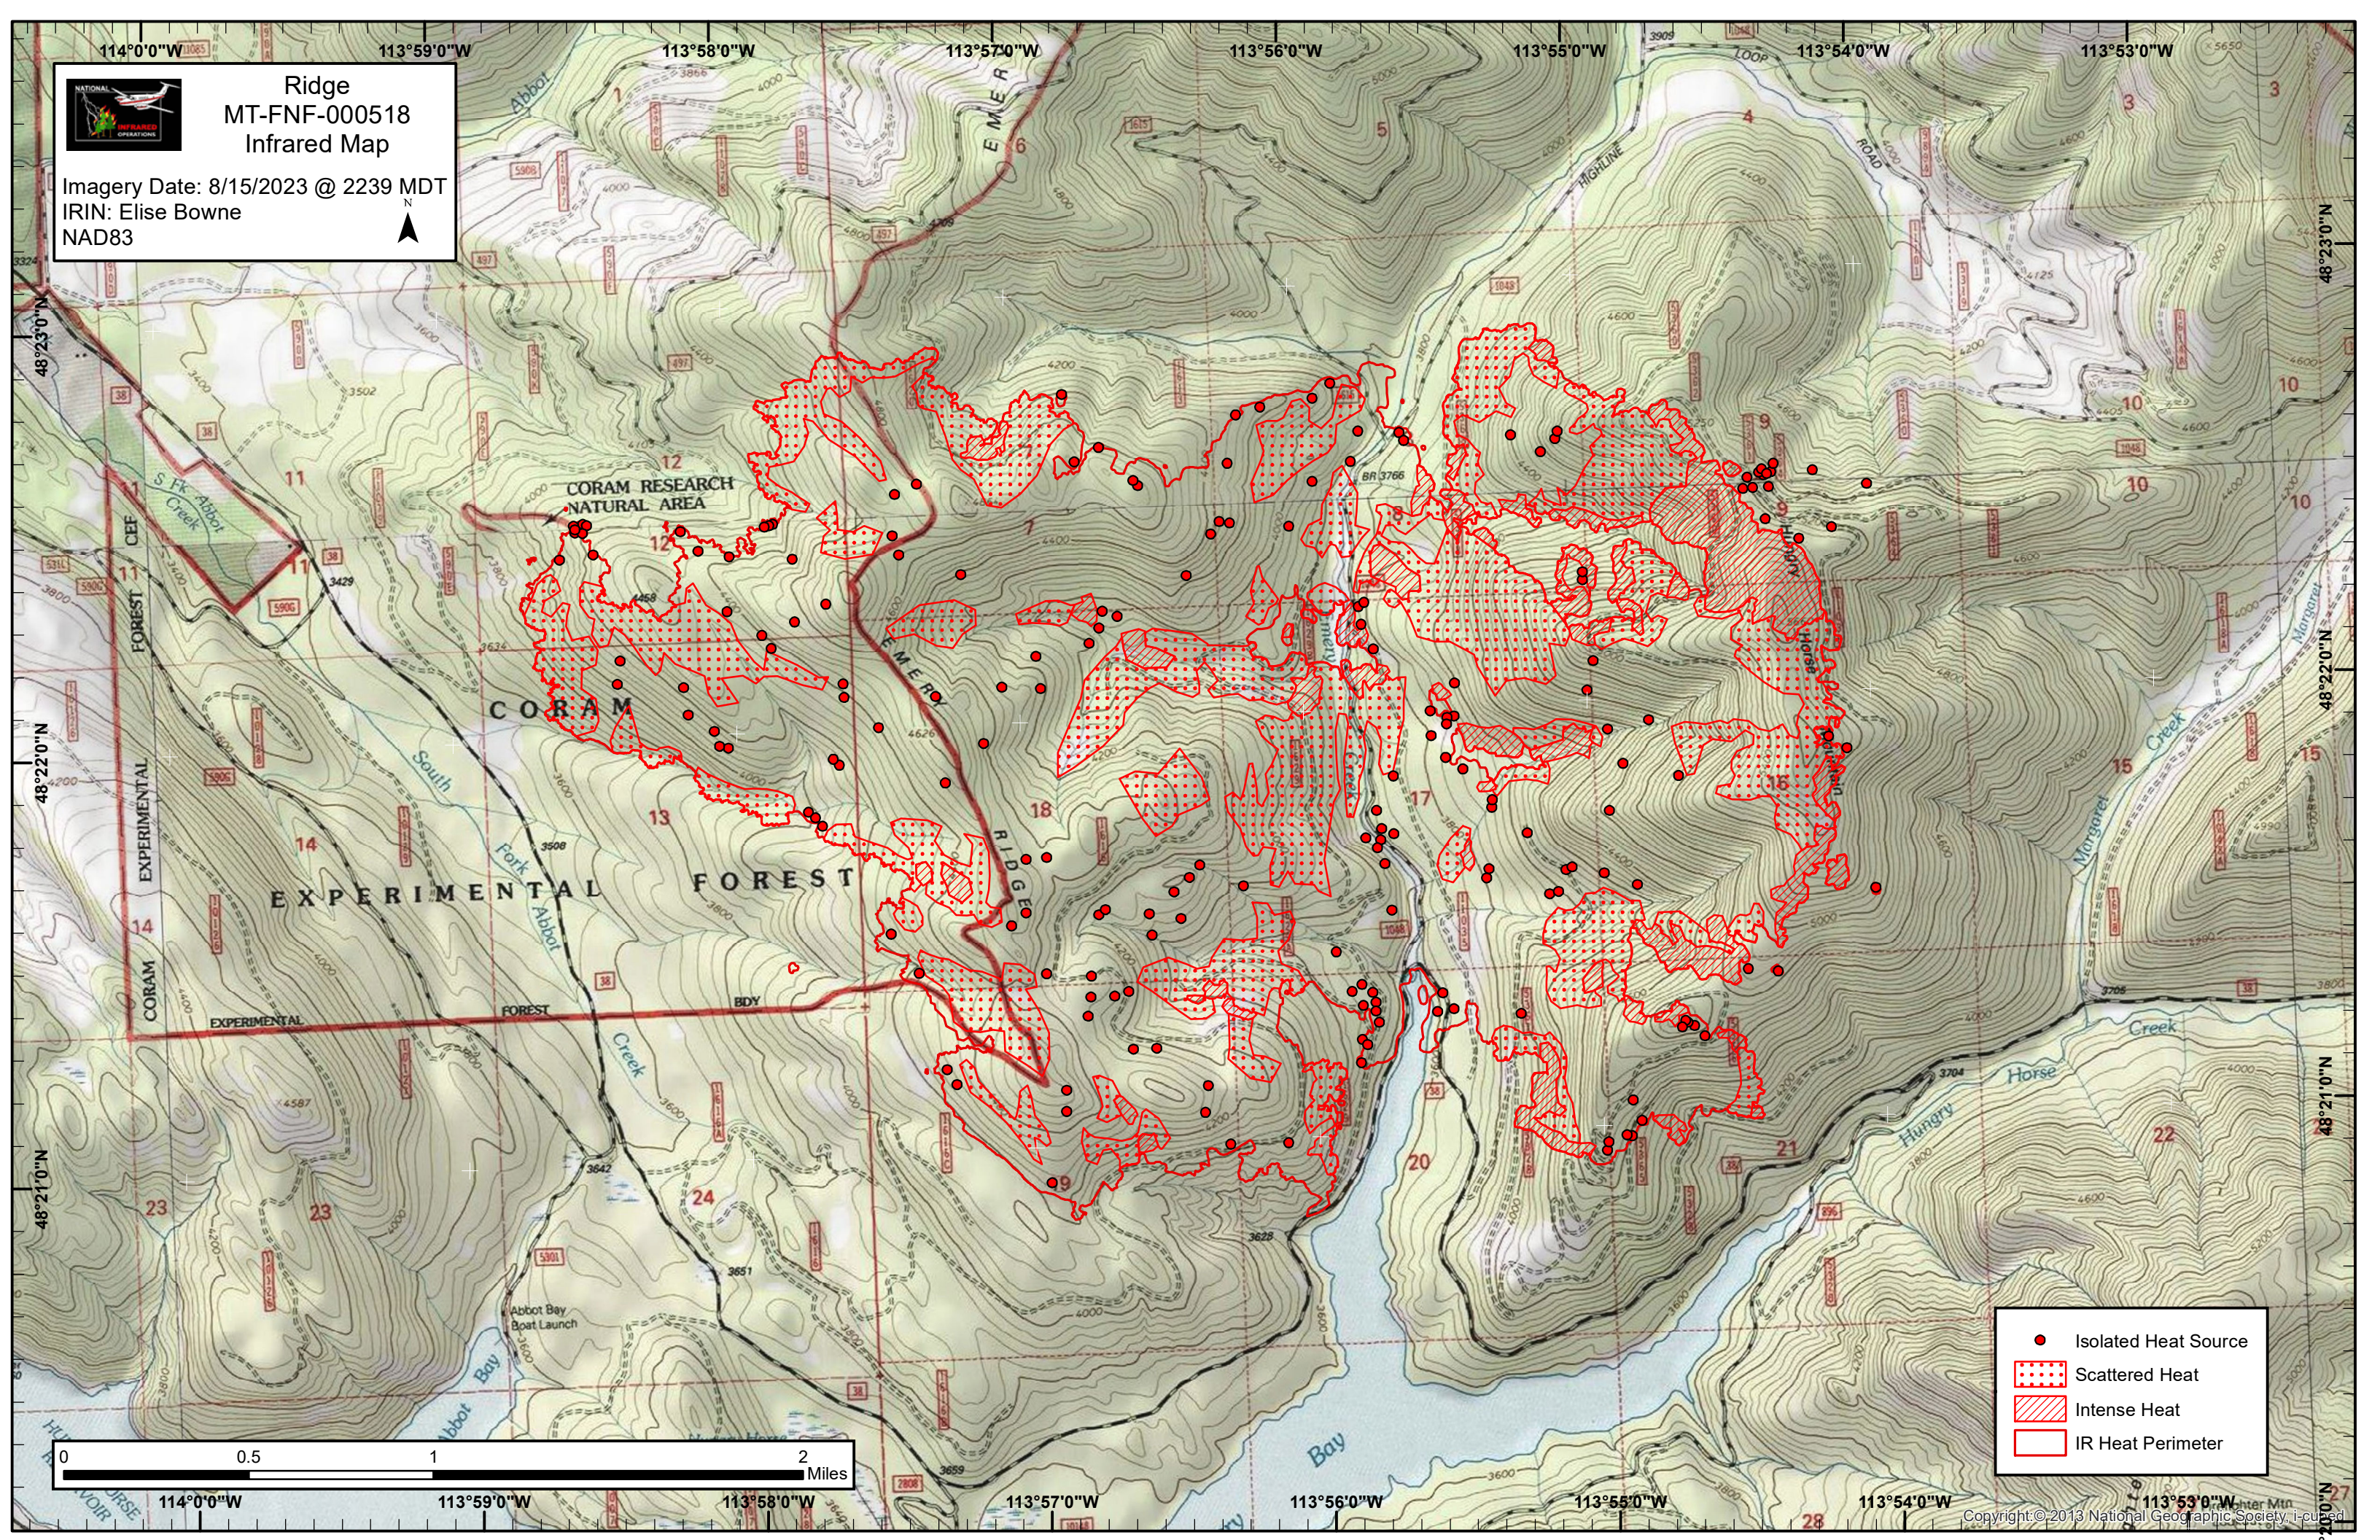

Ridge
MT-FNF-000518
Infrared Map

Imagery Date: 8/15/2023 @ 2239 MDT
IRIN: Elise Bowne
NAD83

- Isolated Heat Source
- Scattered Heat
- Intense Heat
- IR Heat Perimeter