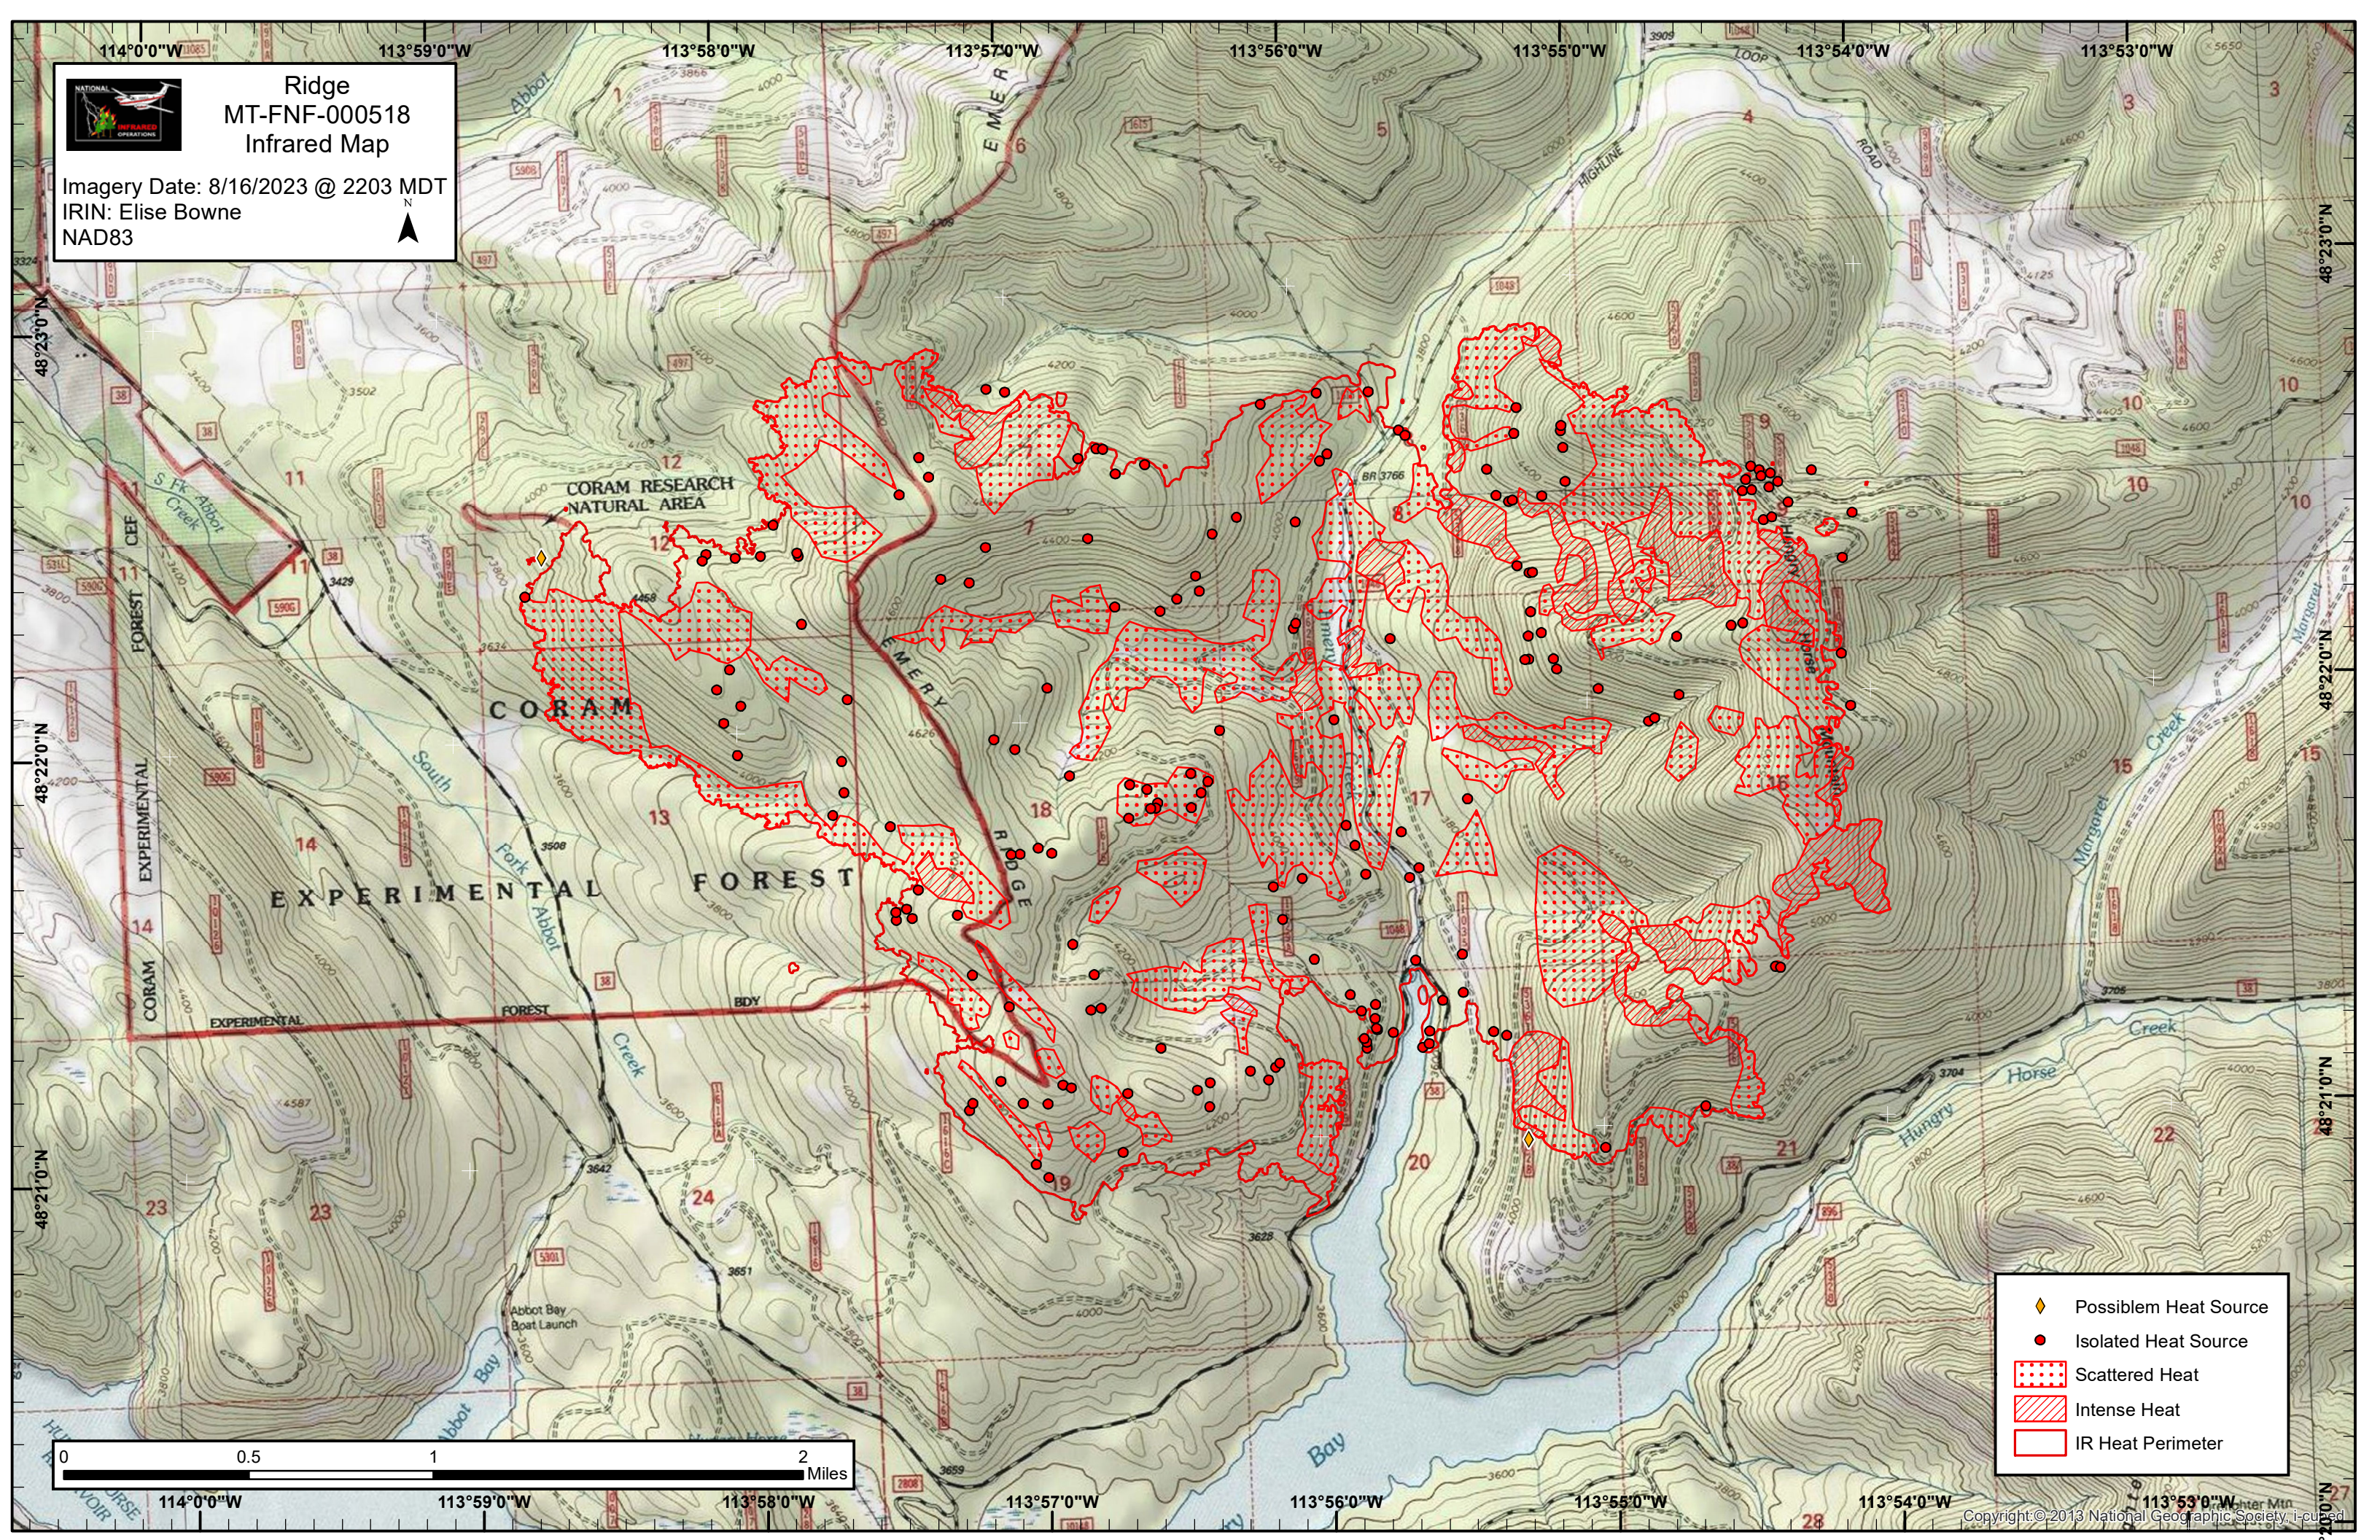

Ridge
MT-FNF-000518
Infrared Map

Imagery Date: 8/16/2023 @ 2203 MDT
IRIN: Elise Bowne
NAD83

-  Possible Heat Source
-  Isolated Heat Source
-  Scattered Heat
-  Intense Heat
-  IR Heat Perimeter