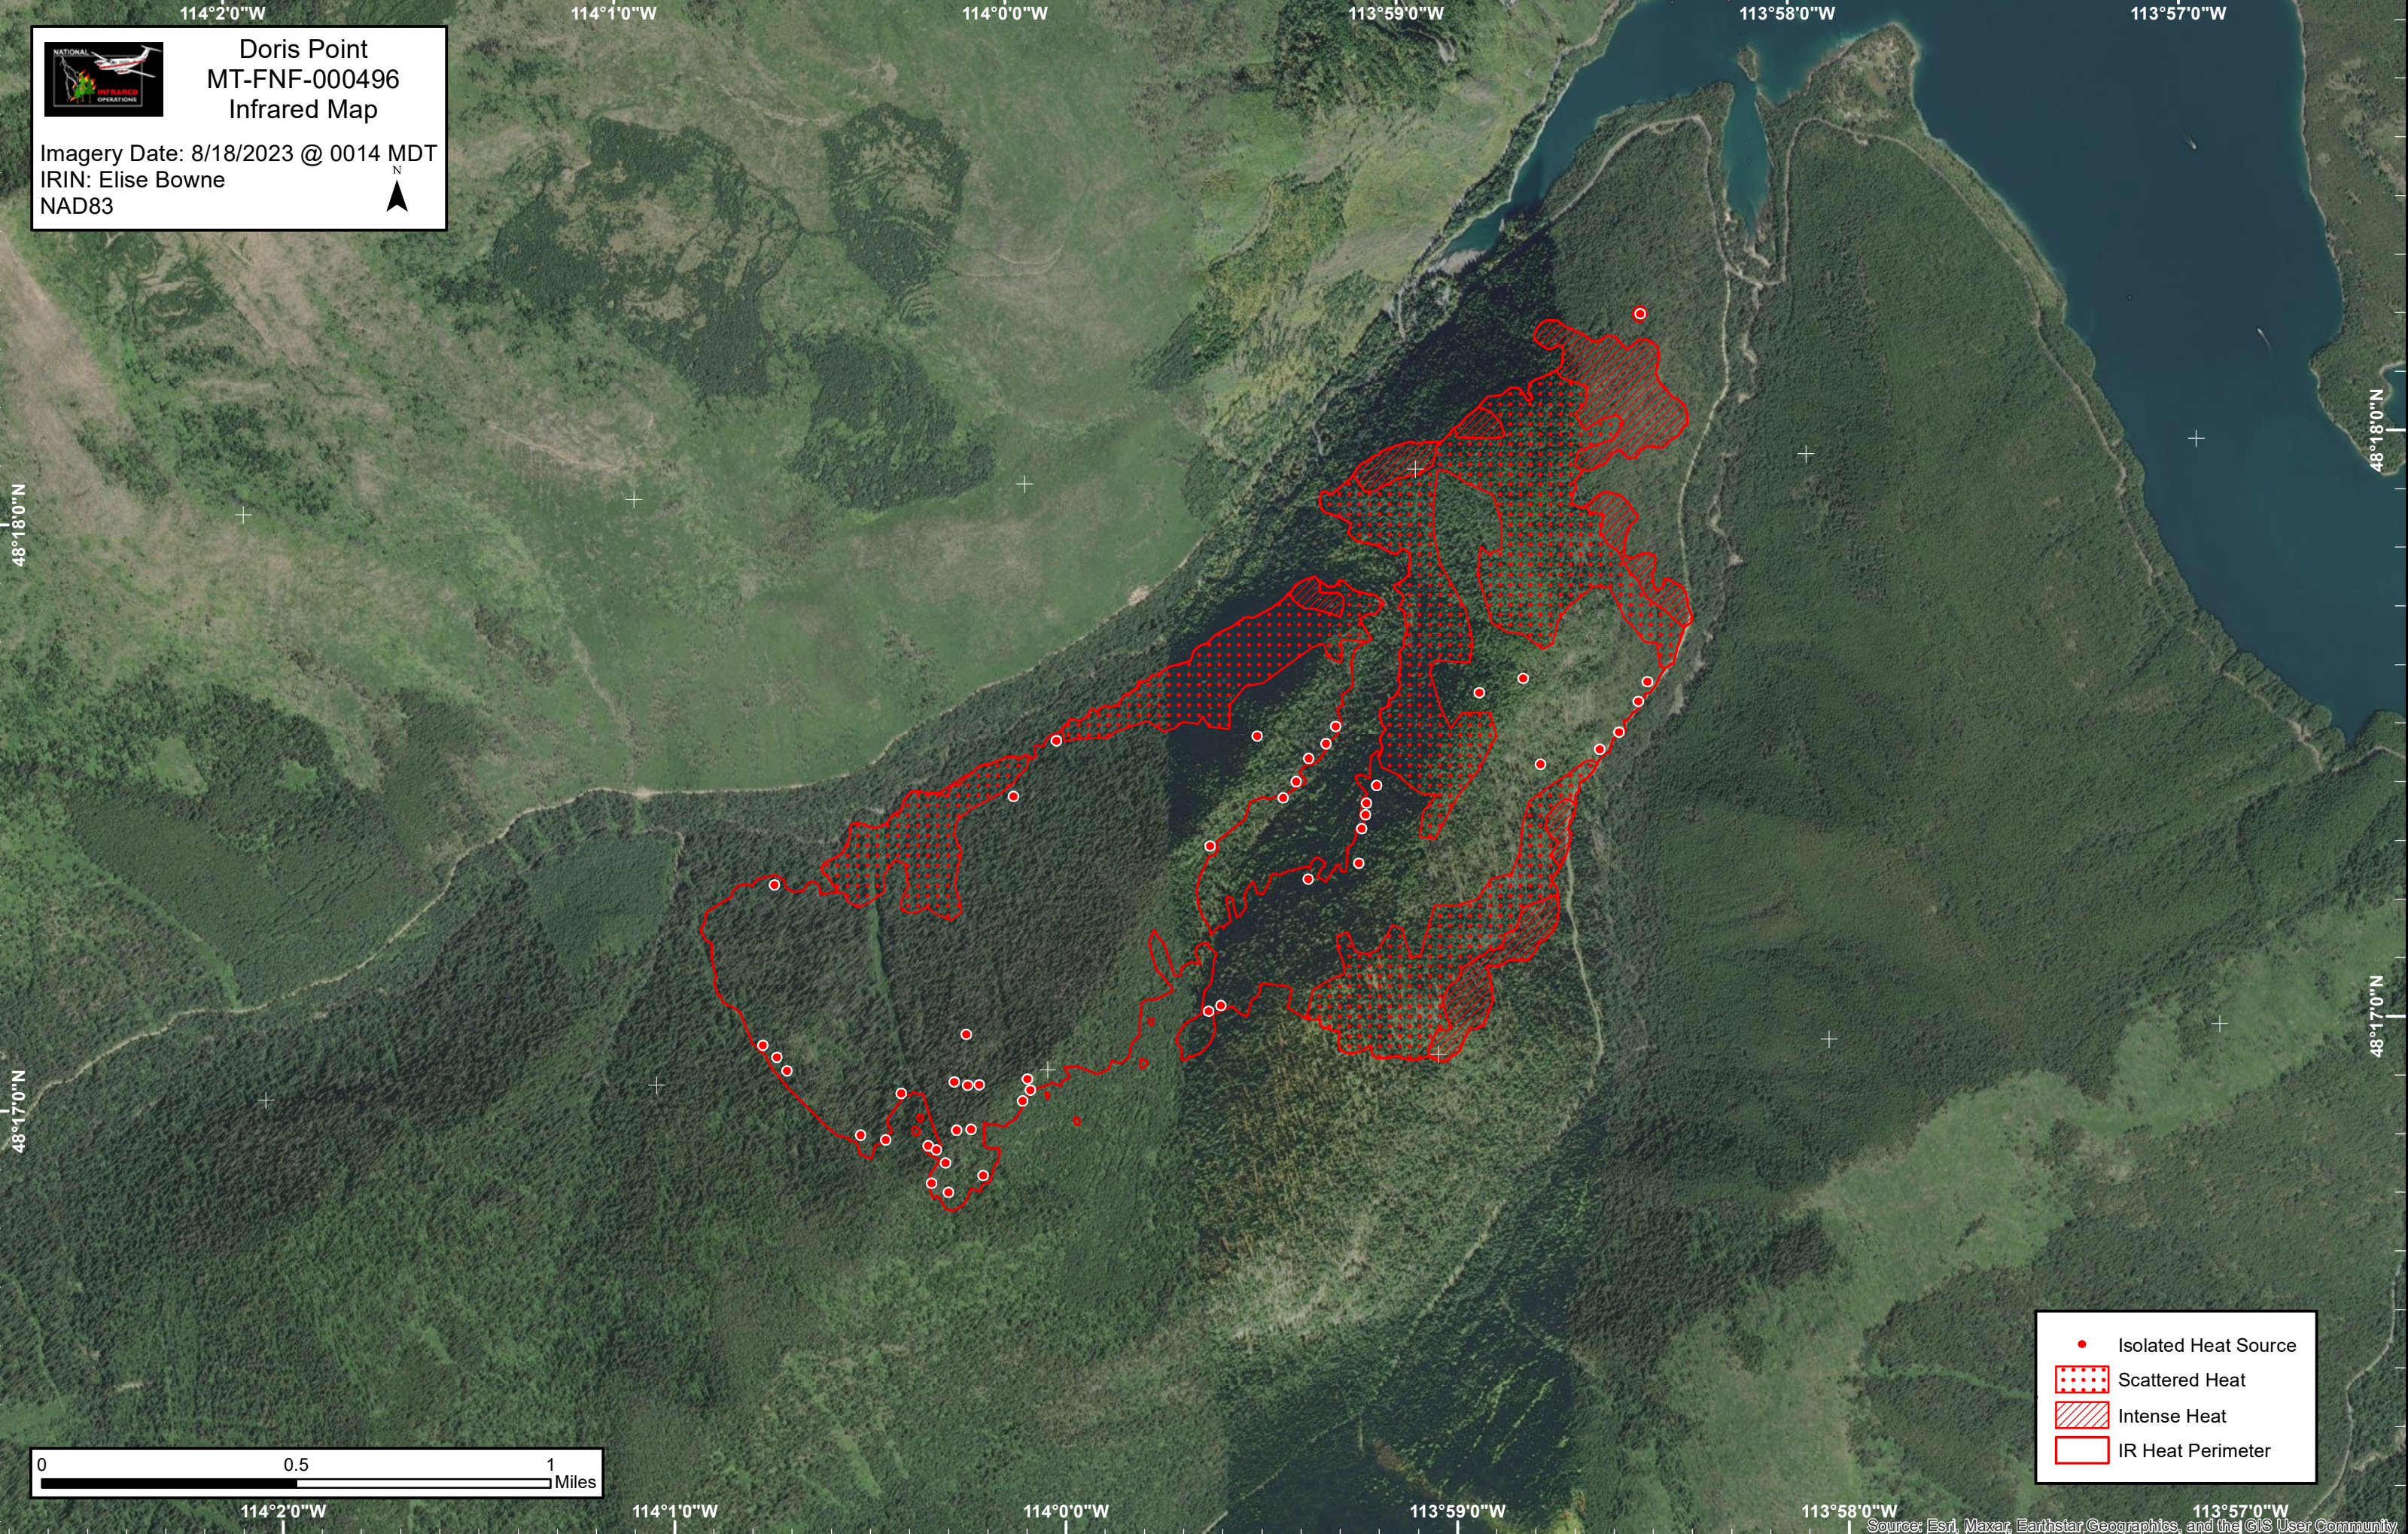

Doris Point
MT-FNF-000496
Infrared Map

Imagery Date: 8/18/2023 @ 0014 MDT
IRIN: Elise Bowne
NAD83

- Isolated Heat Source
- ▨ Scattered Heat
- ▨ Intense Heat
- IR Heat Perimeter