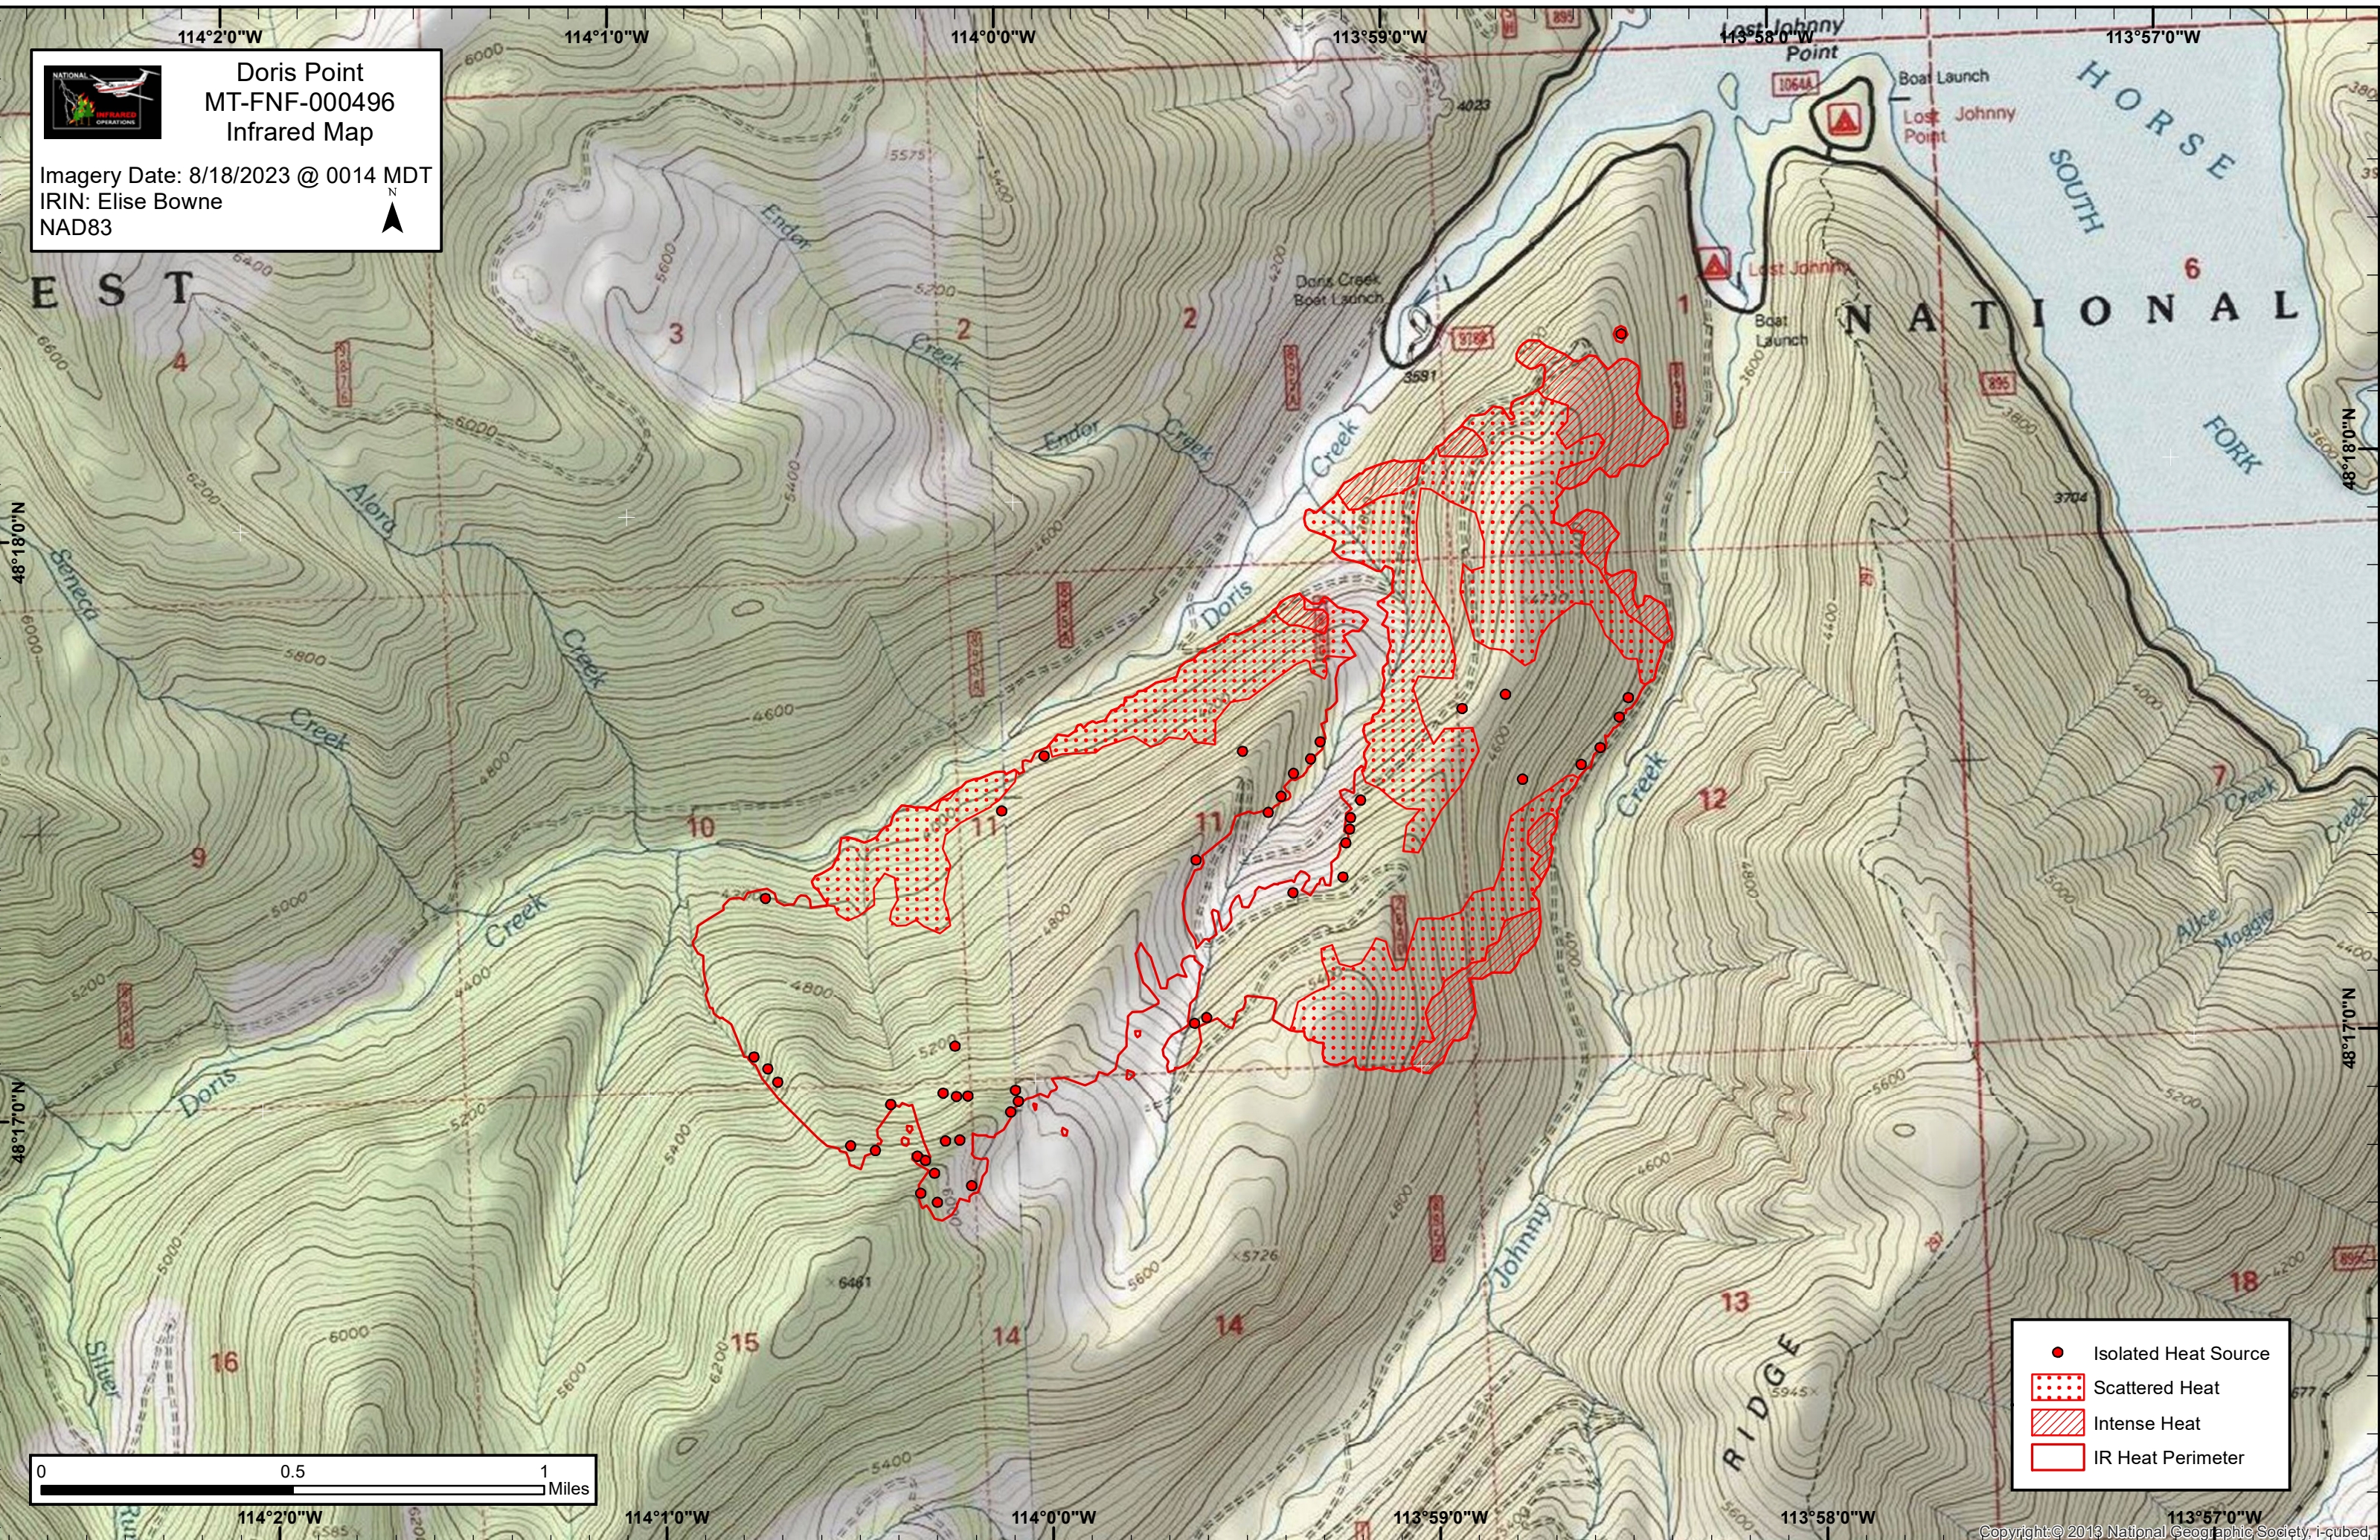

Doris Point  
MT-FNF-000496  
Infrared Map

Imagery Date: 8/18/2023 @ 0014 MDT  
IRIN: Elise Bowne  
NAD83

- Isolated Heat Source
- Scattered Heat
- Intense Heat
- IR Heat Perimeter