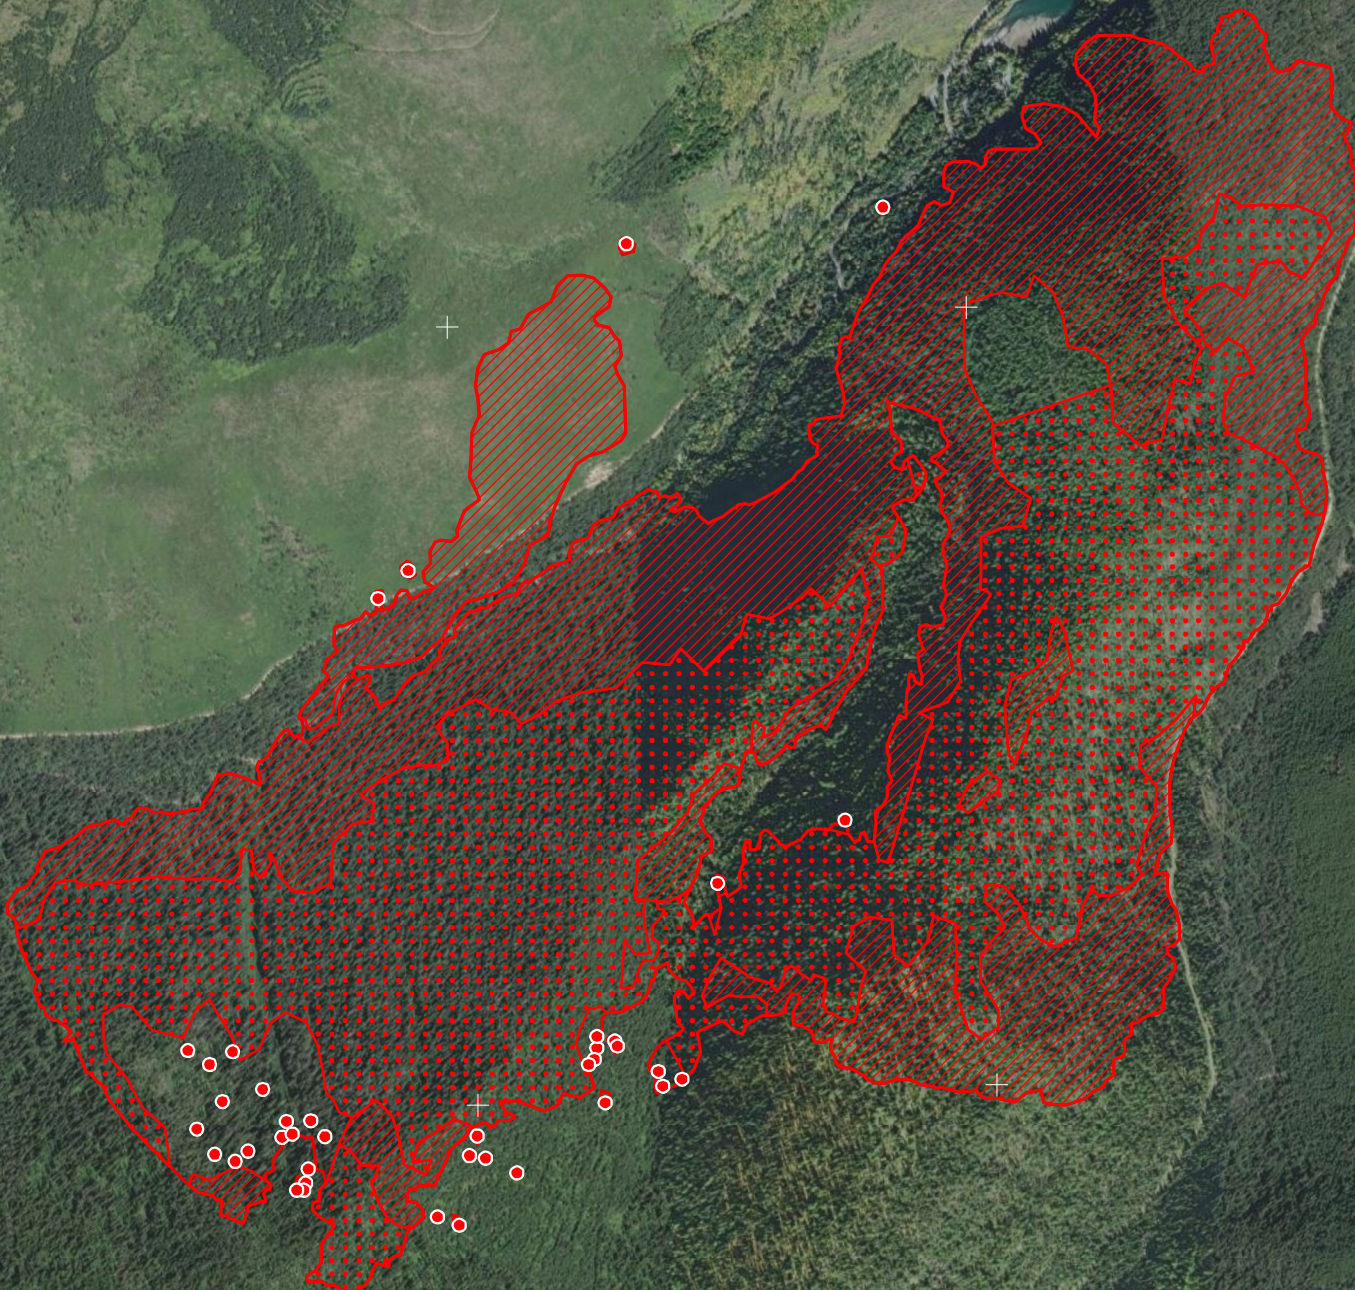

Doris Point
MT-FNF-000496
Infrared Map

Imagery Date: 8/18/2023 @2256 MDT
 IRIN: Elise Bowne
 NAD83

- Isolated Heat Source
- Scattered Heat
- Intense Heat
- IR Heat Perimeter