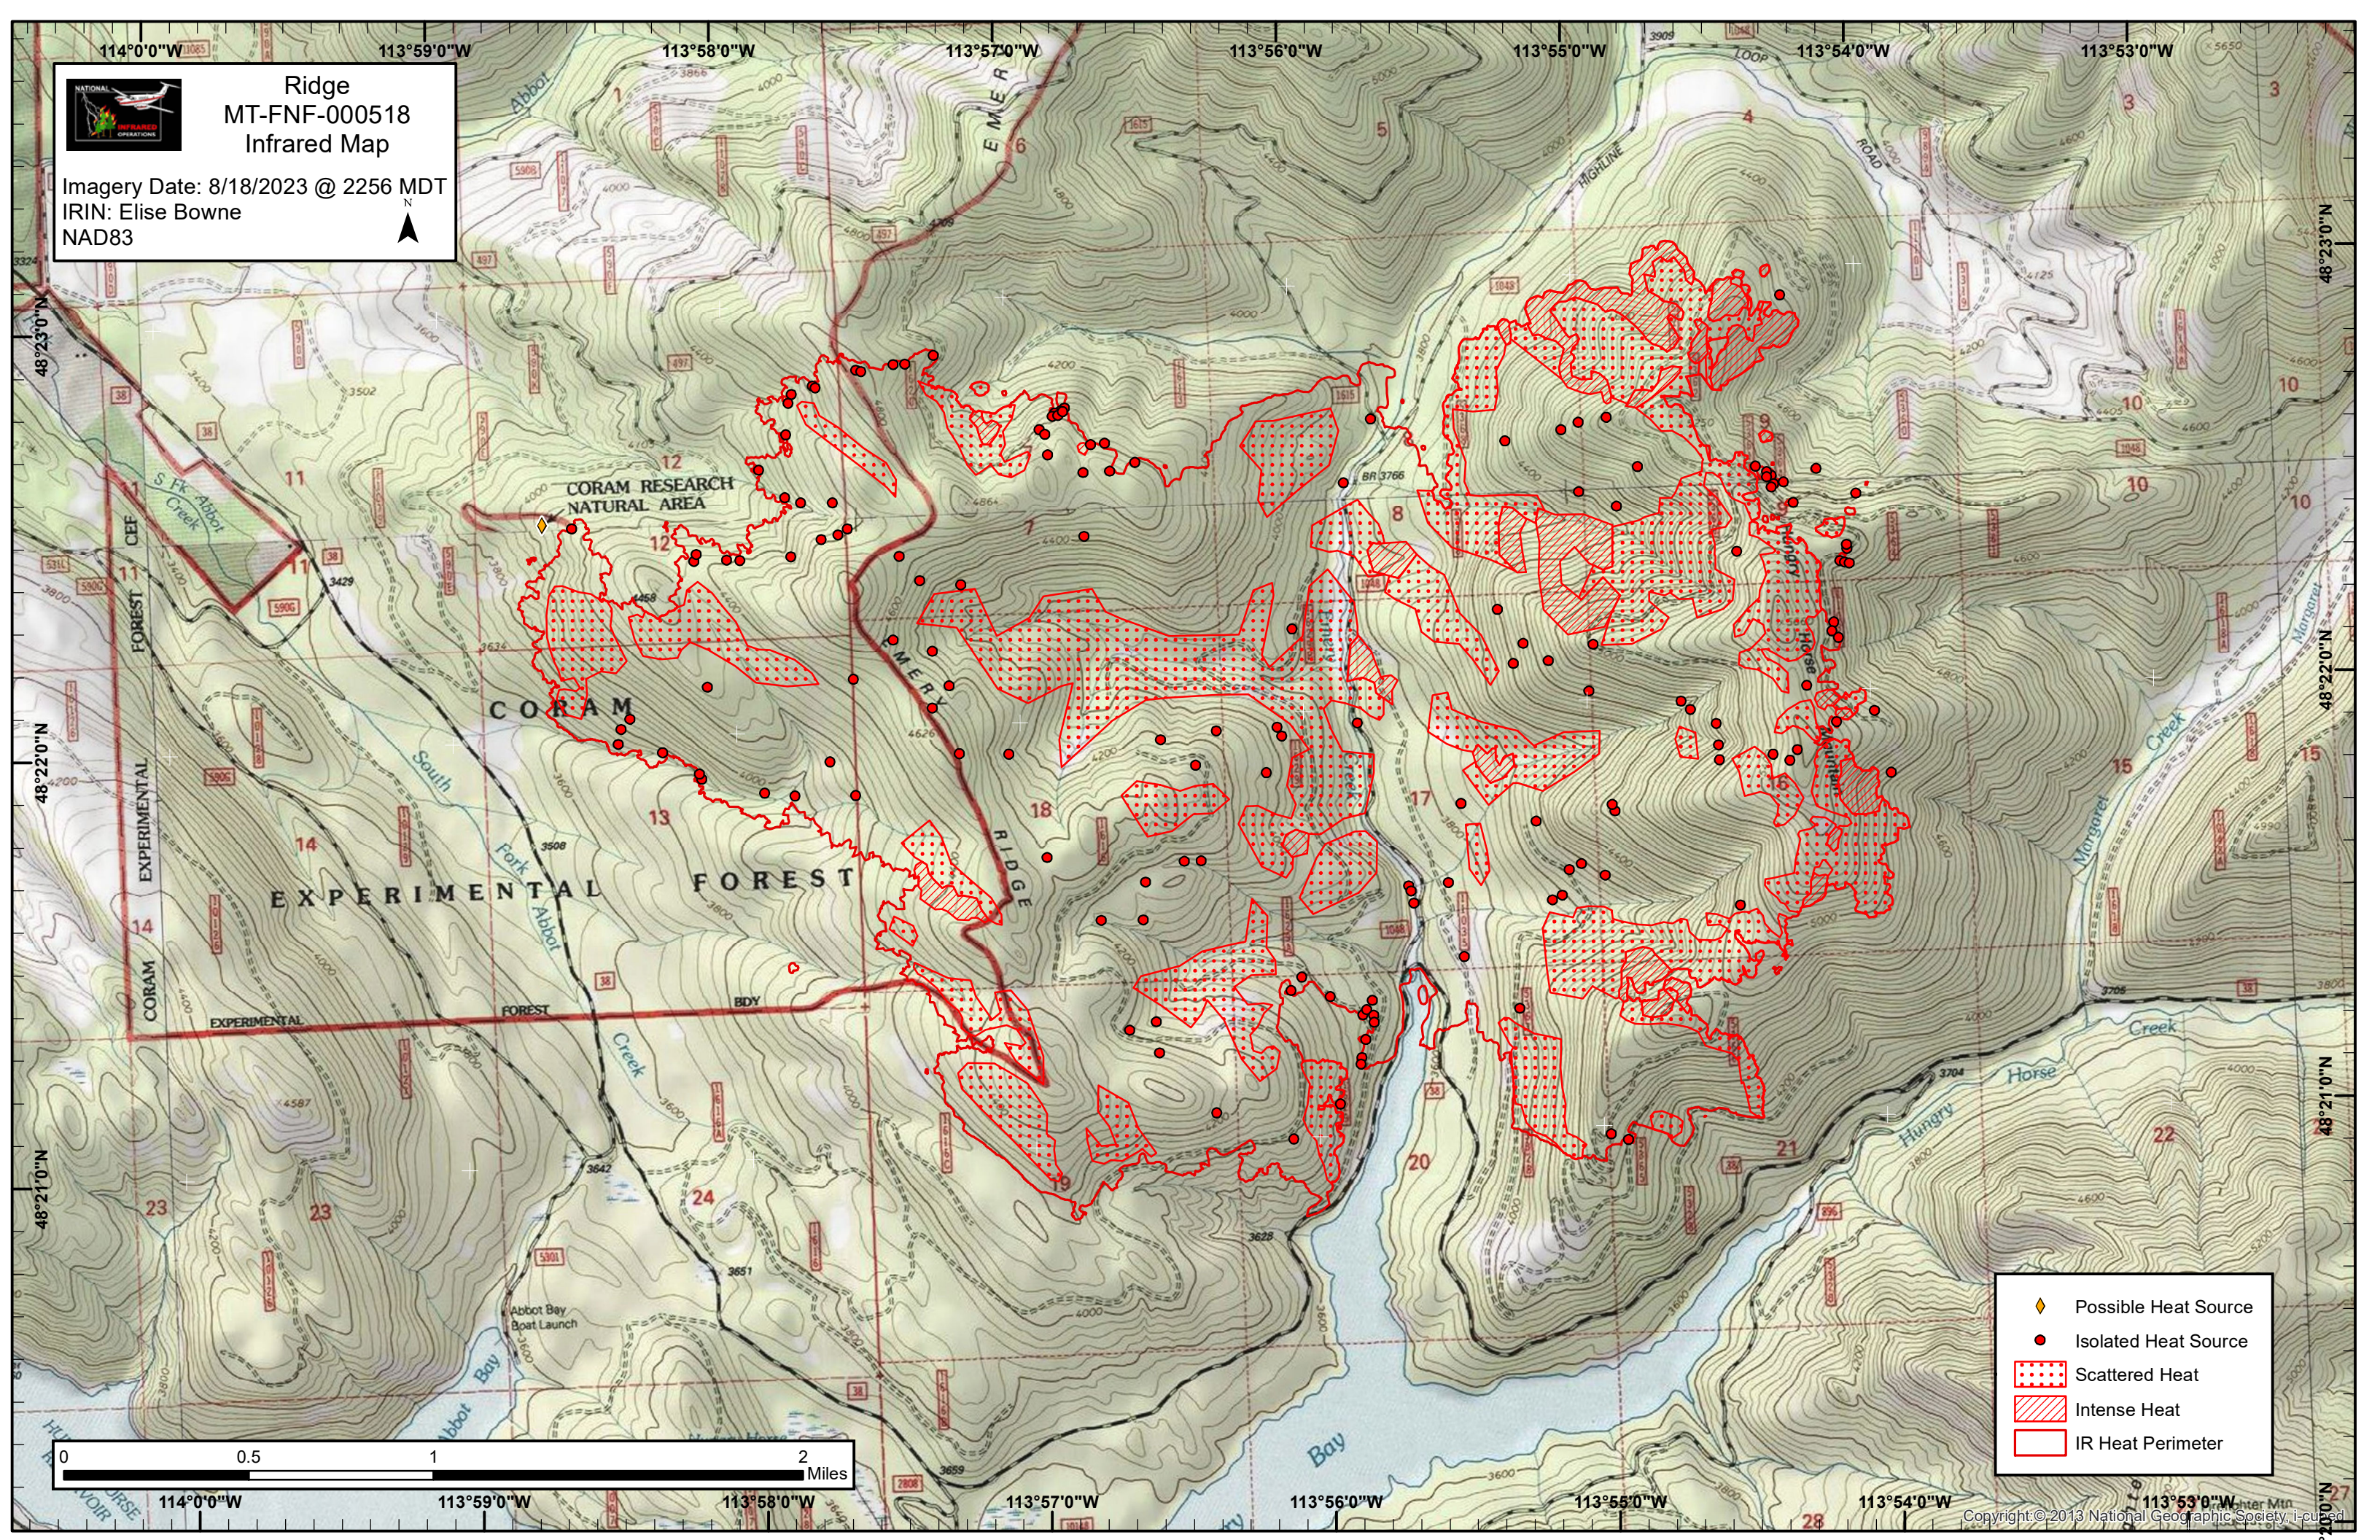

Ridge
MT-FNF-000518
Infrared Map

Imagery Date: 8/18/2023 @ 2256 MDT
IRIN: Elise Bowne
NAD83

-  Possible Heat Source
-  Isolated Heat Source
-  Scattered Heat
-  Intense Heat
-  IR Heat Perimeter