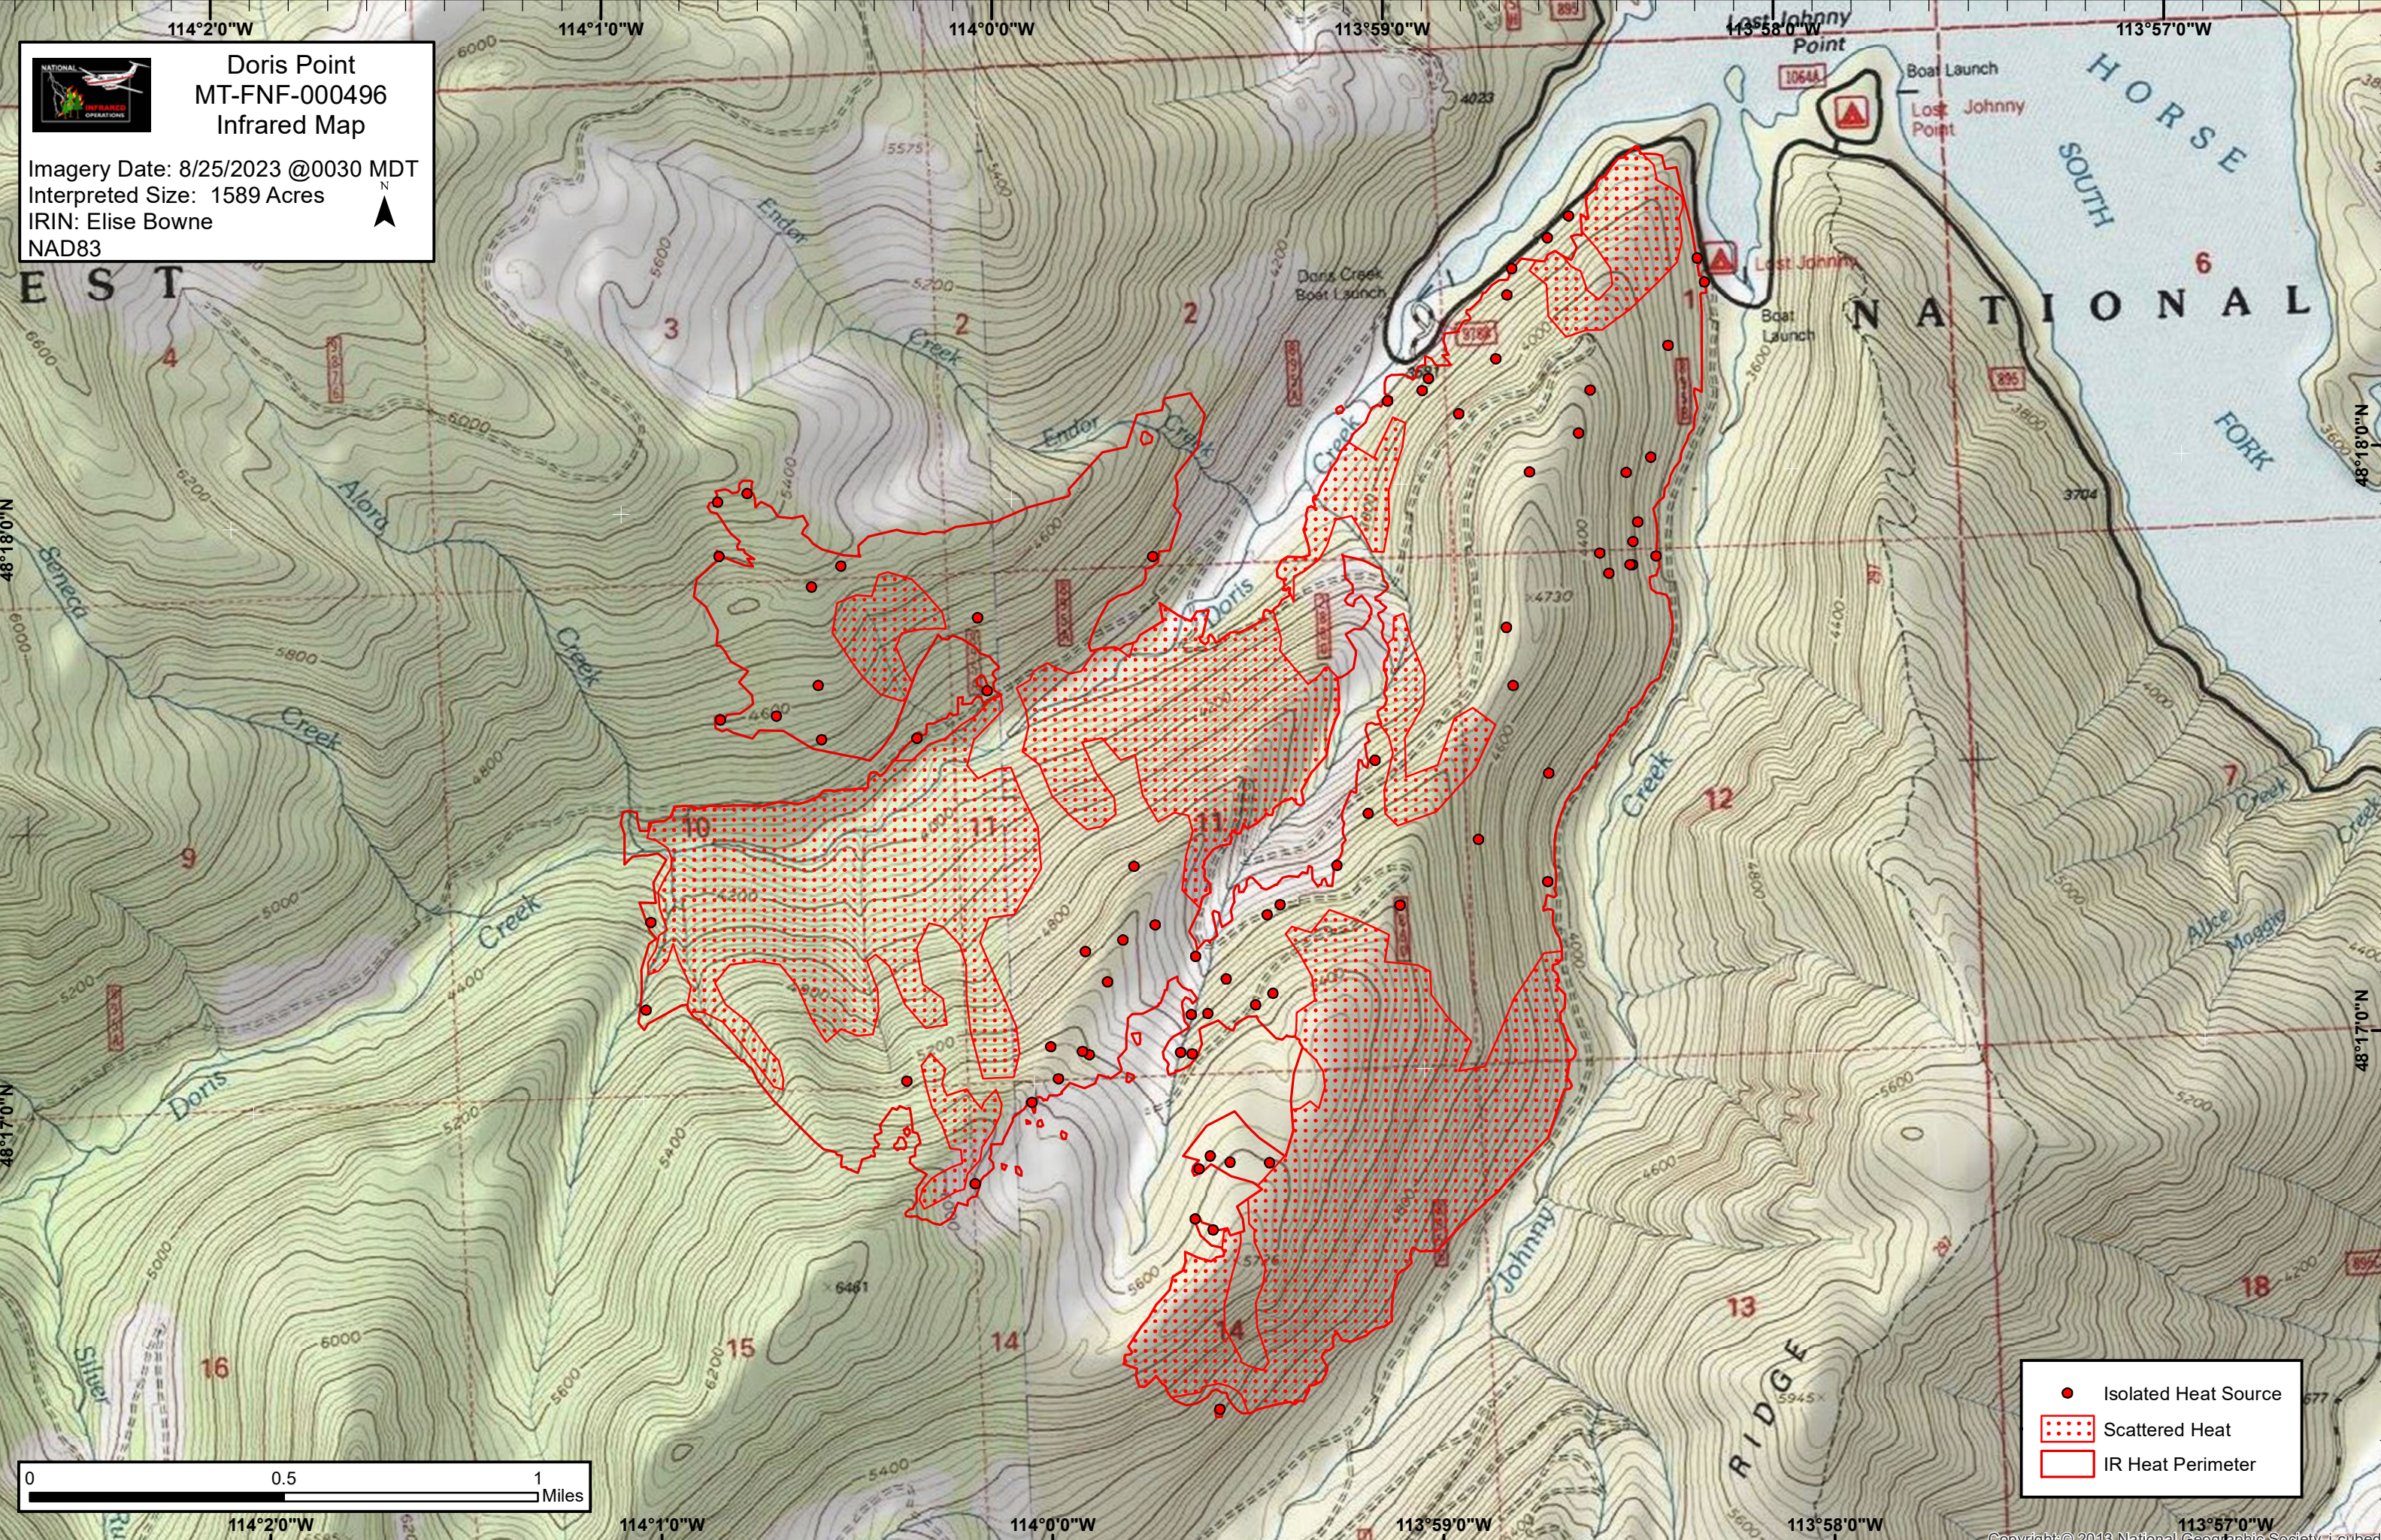

Doris Point
MT-FNF-000496
Infrared Map

Imagery Date: 8/25/2023 @0030 MDT
Interpreted Size: 1589 Acres
IRIN: Elise Bowne
NAD83

E S T

N A T I O N A L

H O R S E
S O U T H
F O R K

- Isolated Heat Source
- Scattered Heat
- IR Heat Perimeter