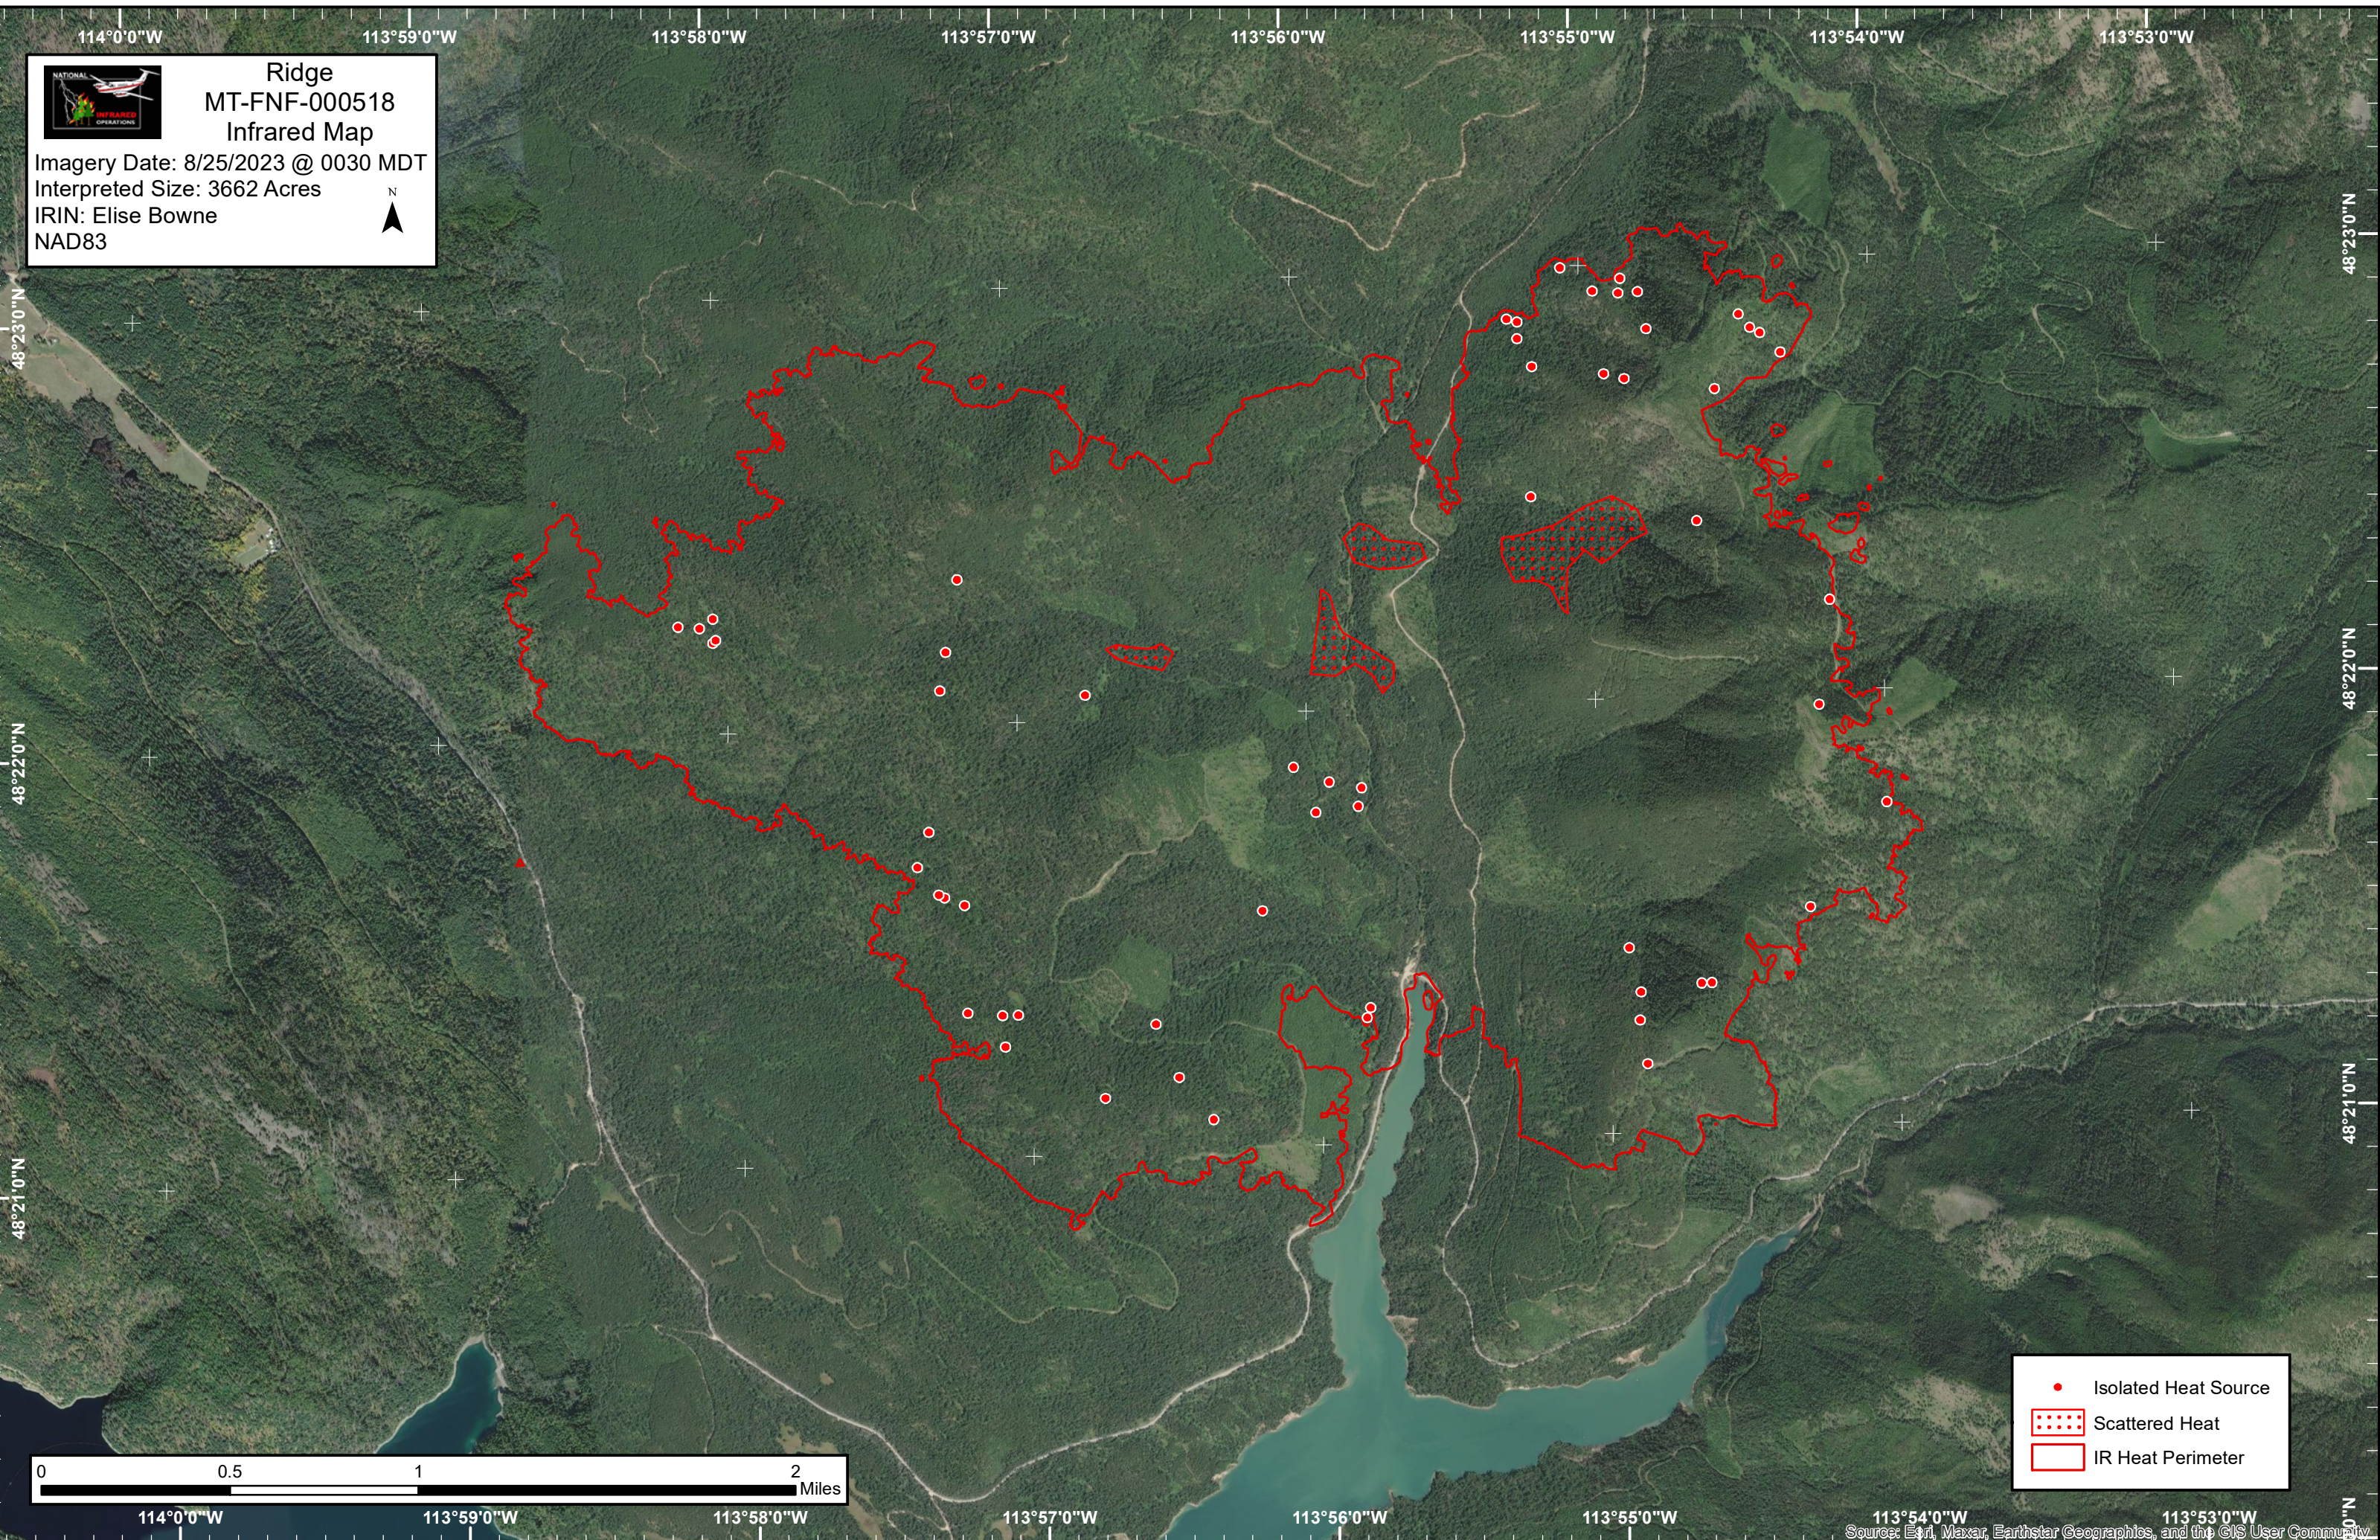

 Ridge
MT-FNF-000518
Infrared Map
Imagery Date: 8/25/2023 @ 0030 MDT
Interpreted Size: 3662 Acres
IRIN: Elise Bowne
NAD83

-  Isolated Heat Source
-  Scattered Heat
-  IR Heat Perimeter