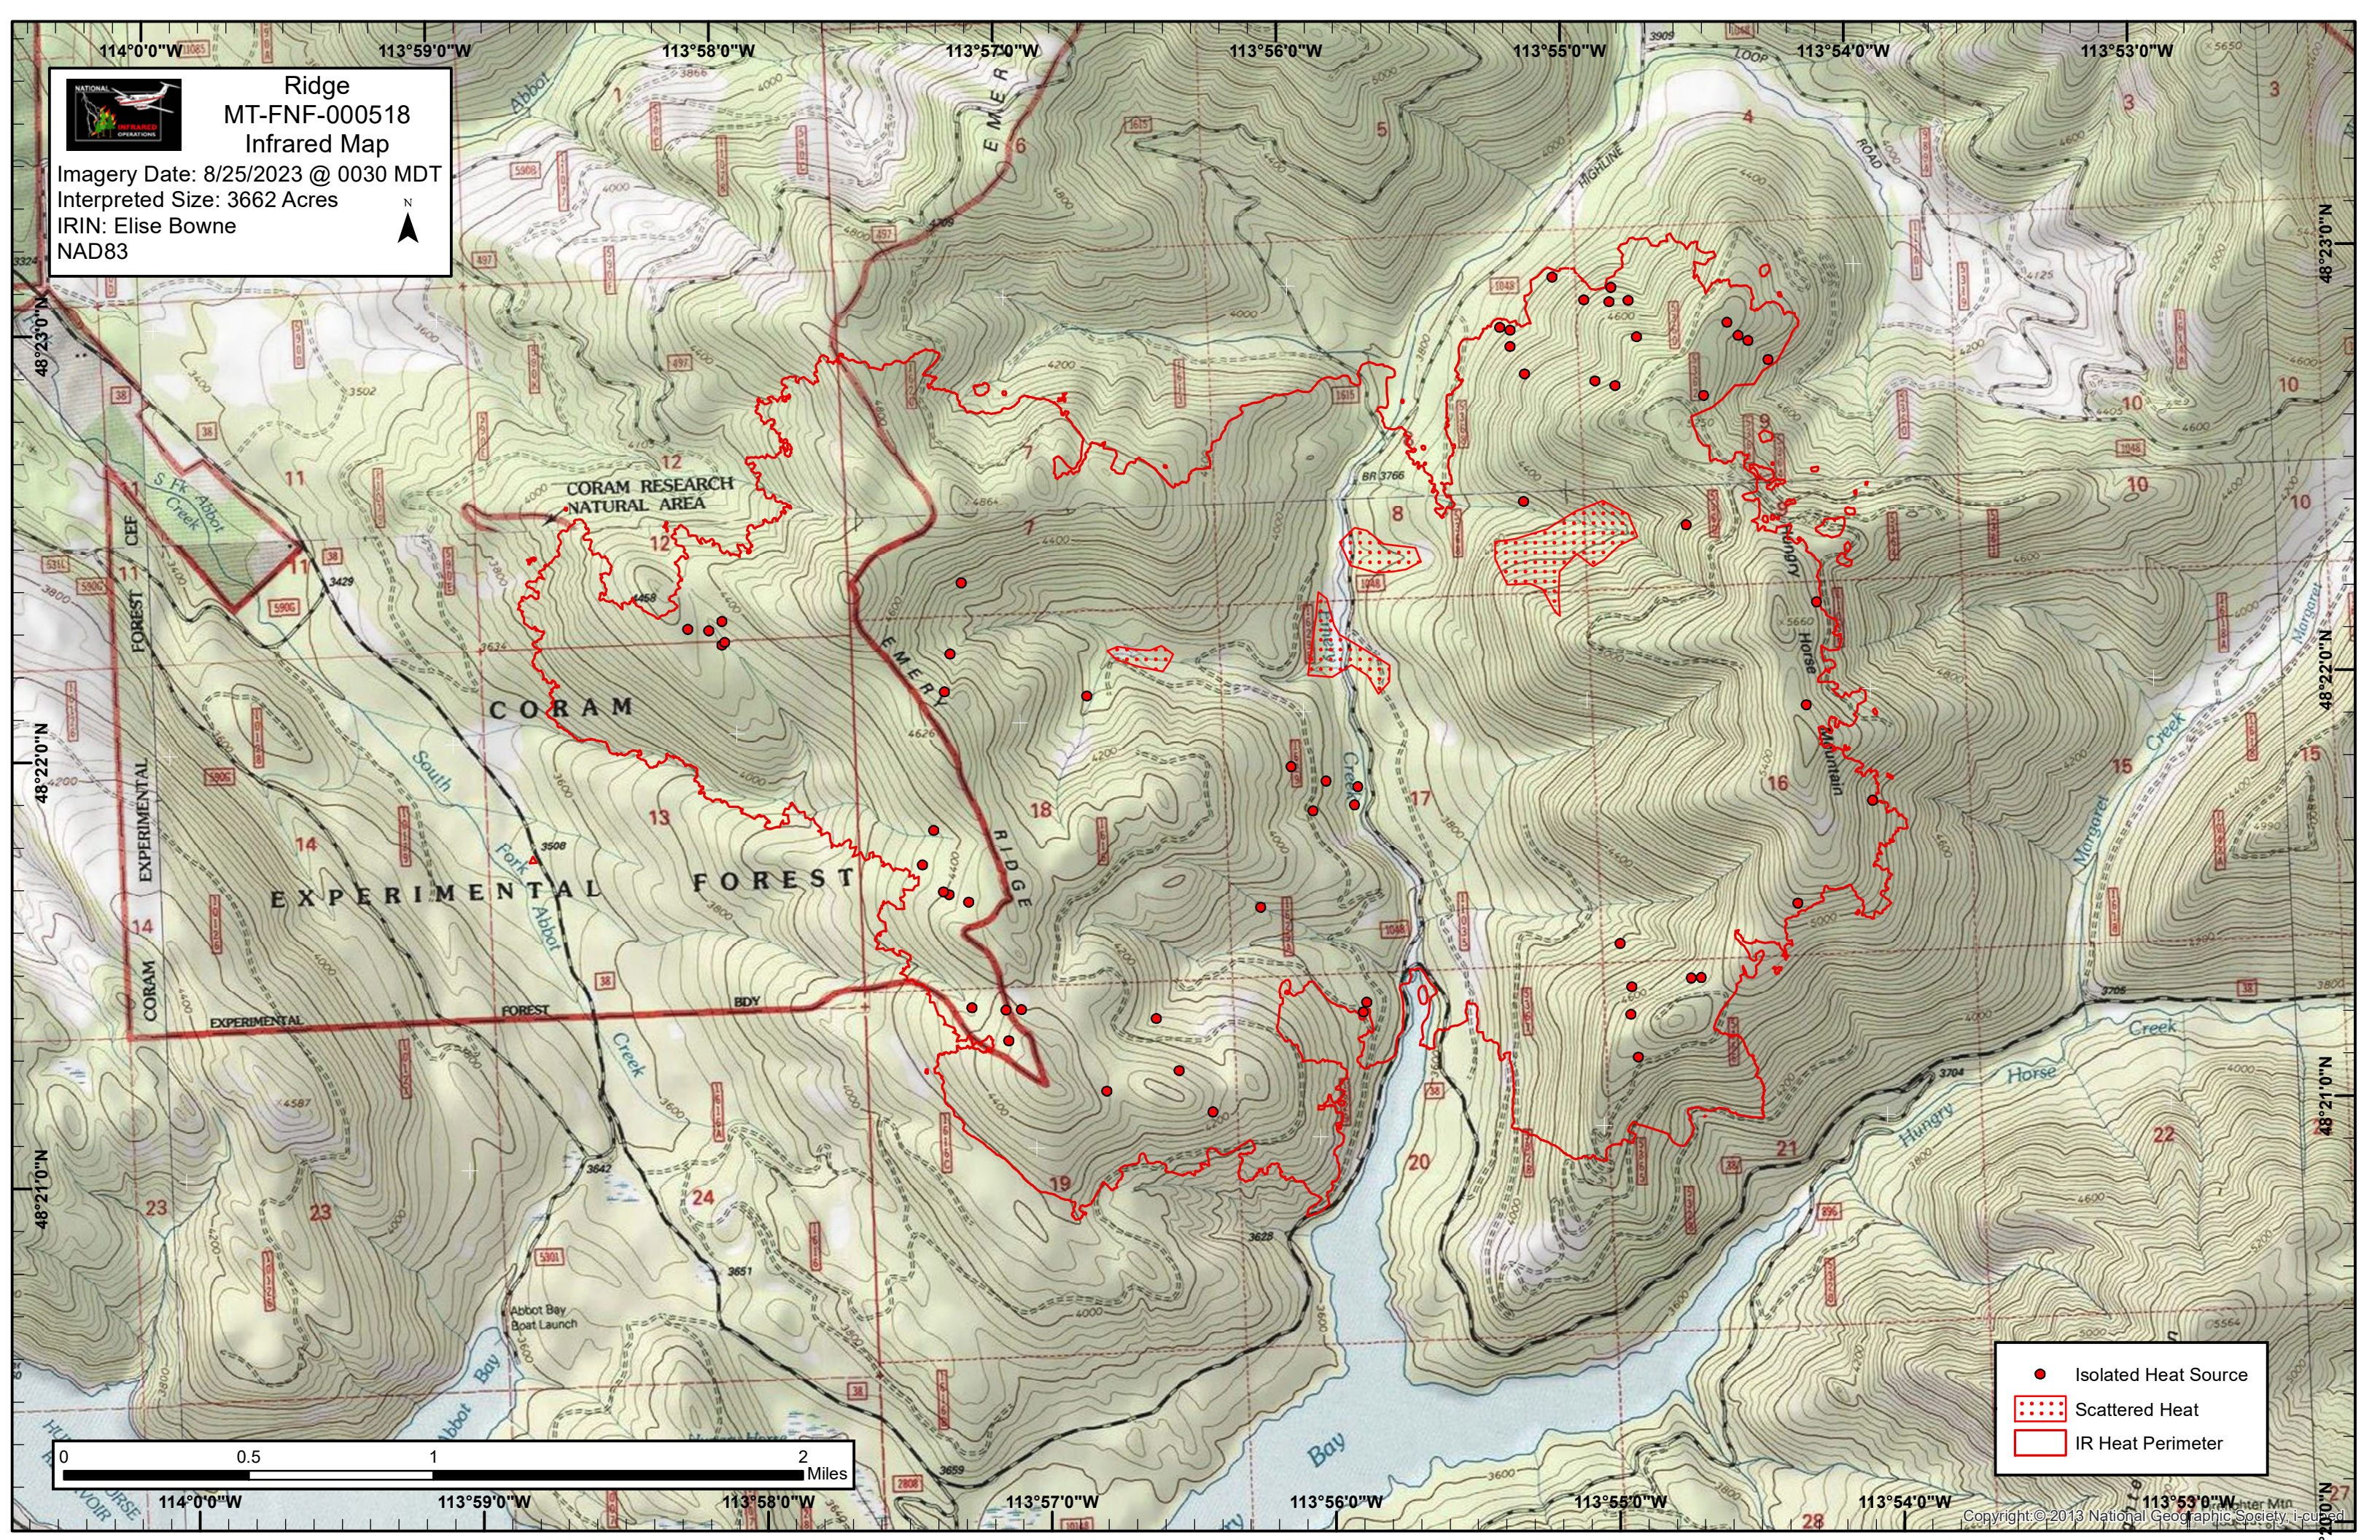

Ridge
MT-FNF-000518
Infrared Map

Imagery Date: 8/25/2023 @ 0030 MDT
Interpreted Size: 3662 Acres
IRIN: Elise Bowne
NAD83

- Isolated Heat Source
- Scattered Heat
- IR Heat Perimeter