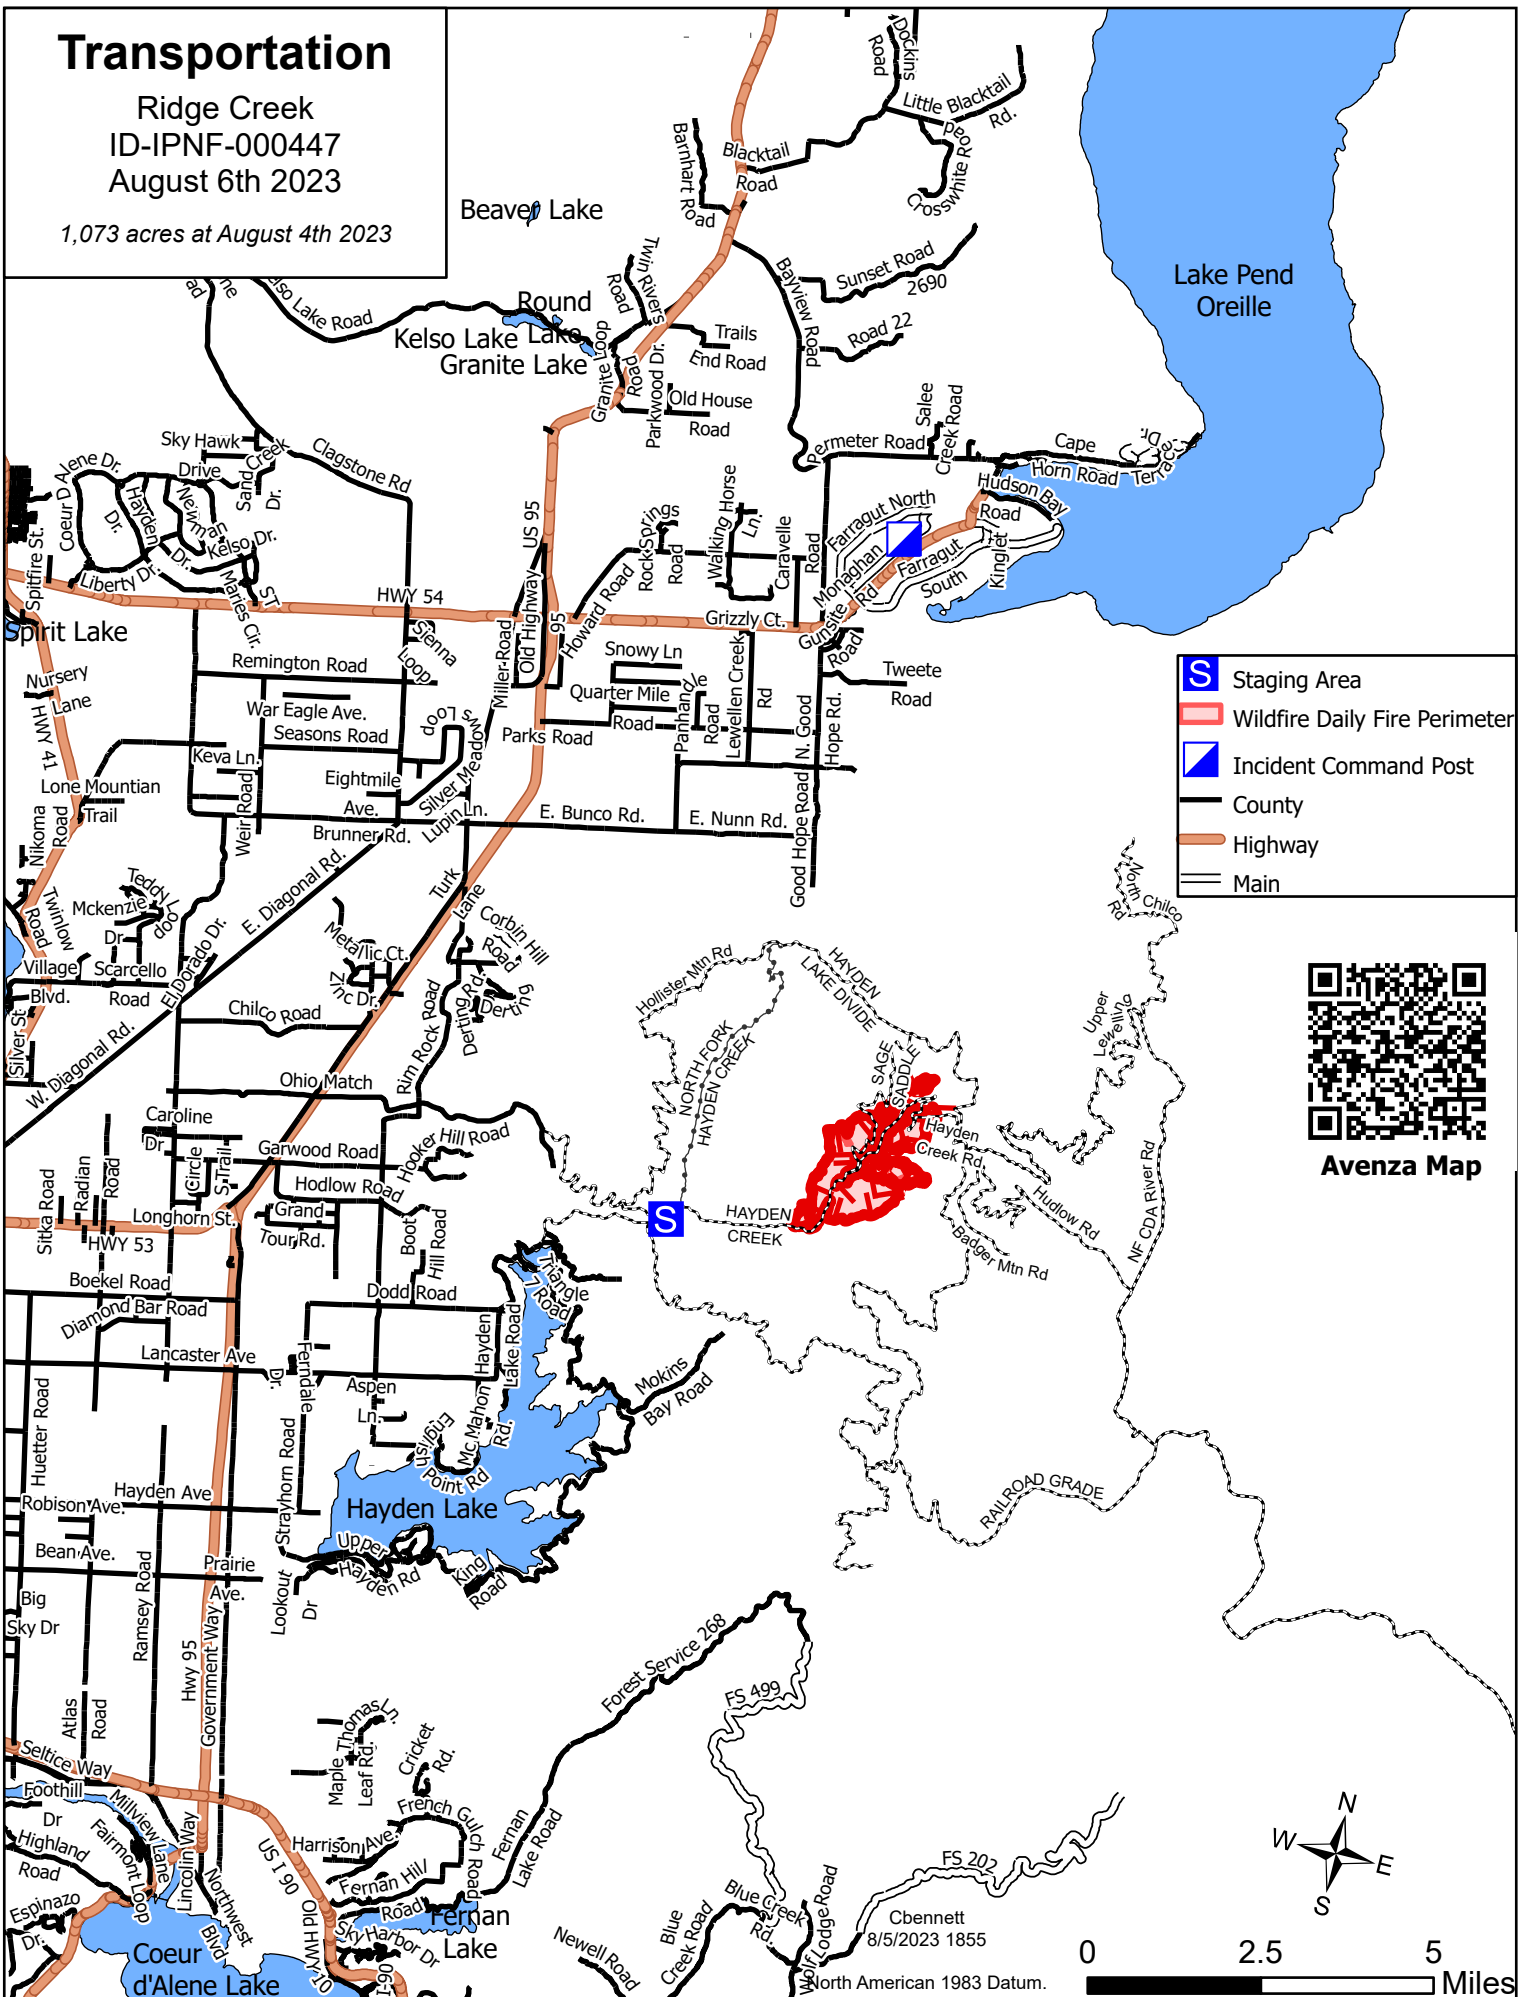

Transportation

Ridge Creek
ID-IPNF-000447
August 6th 2023

1,073 acres at August 4th 2023

- Staging Area
- Wildfire Daily Fire Perimeter
- Incident Command Post
- County
- Highway
- Main

Avenza Map

8/5/2023 1855

North American 1983 Datum.