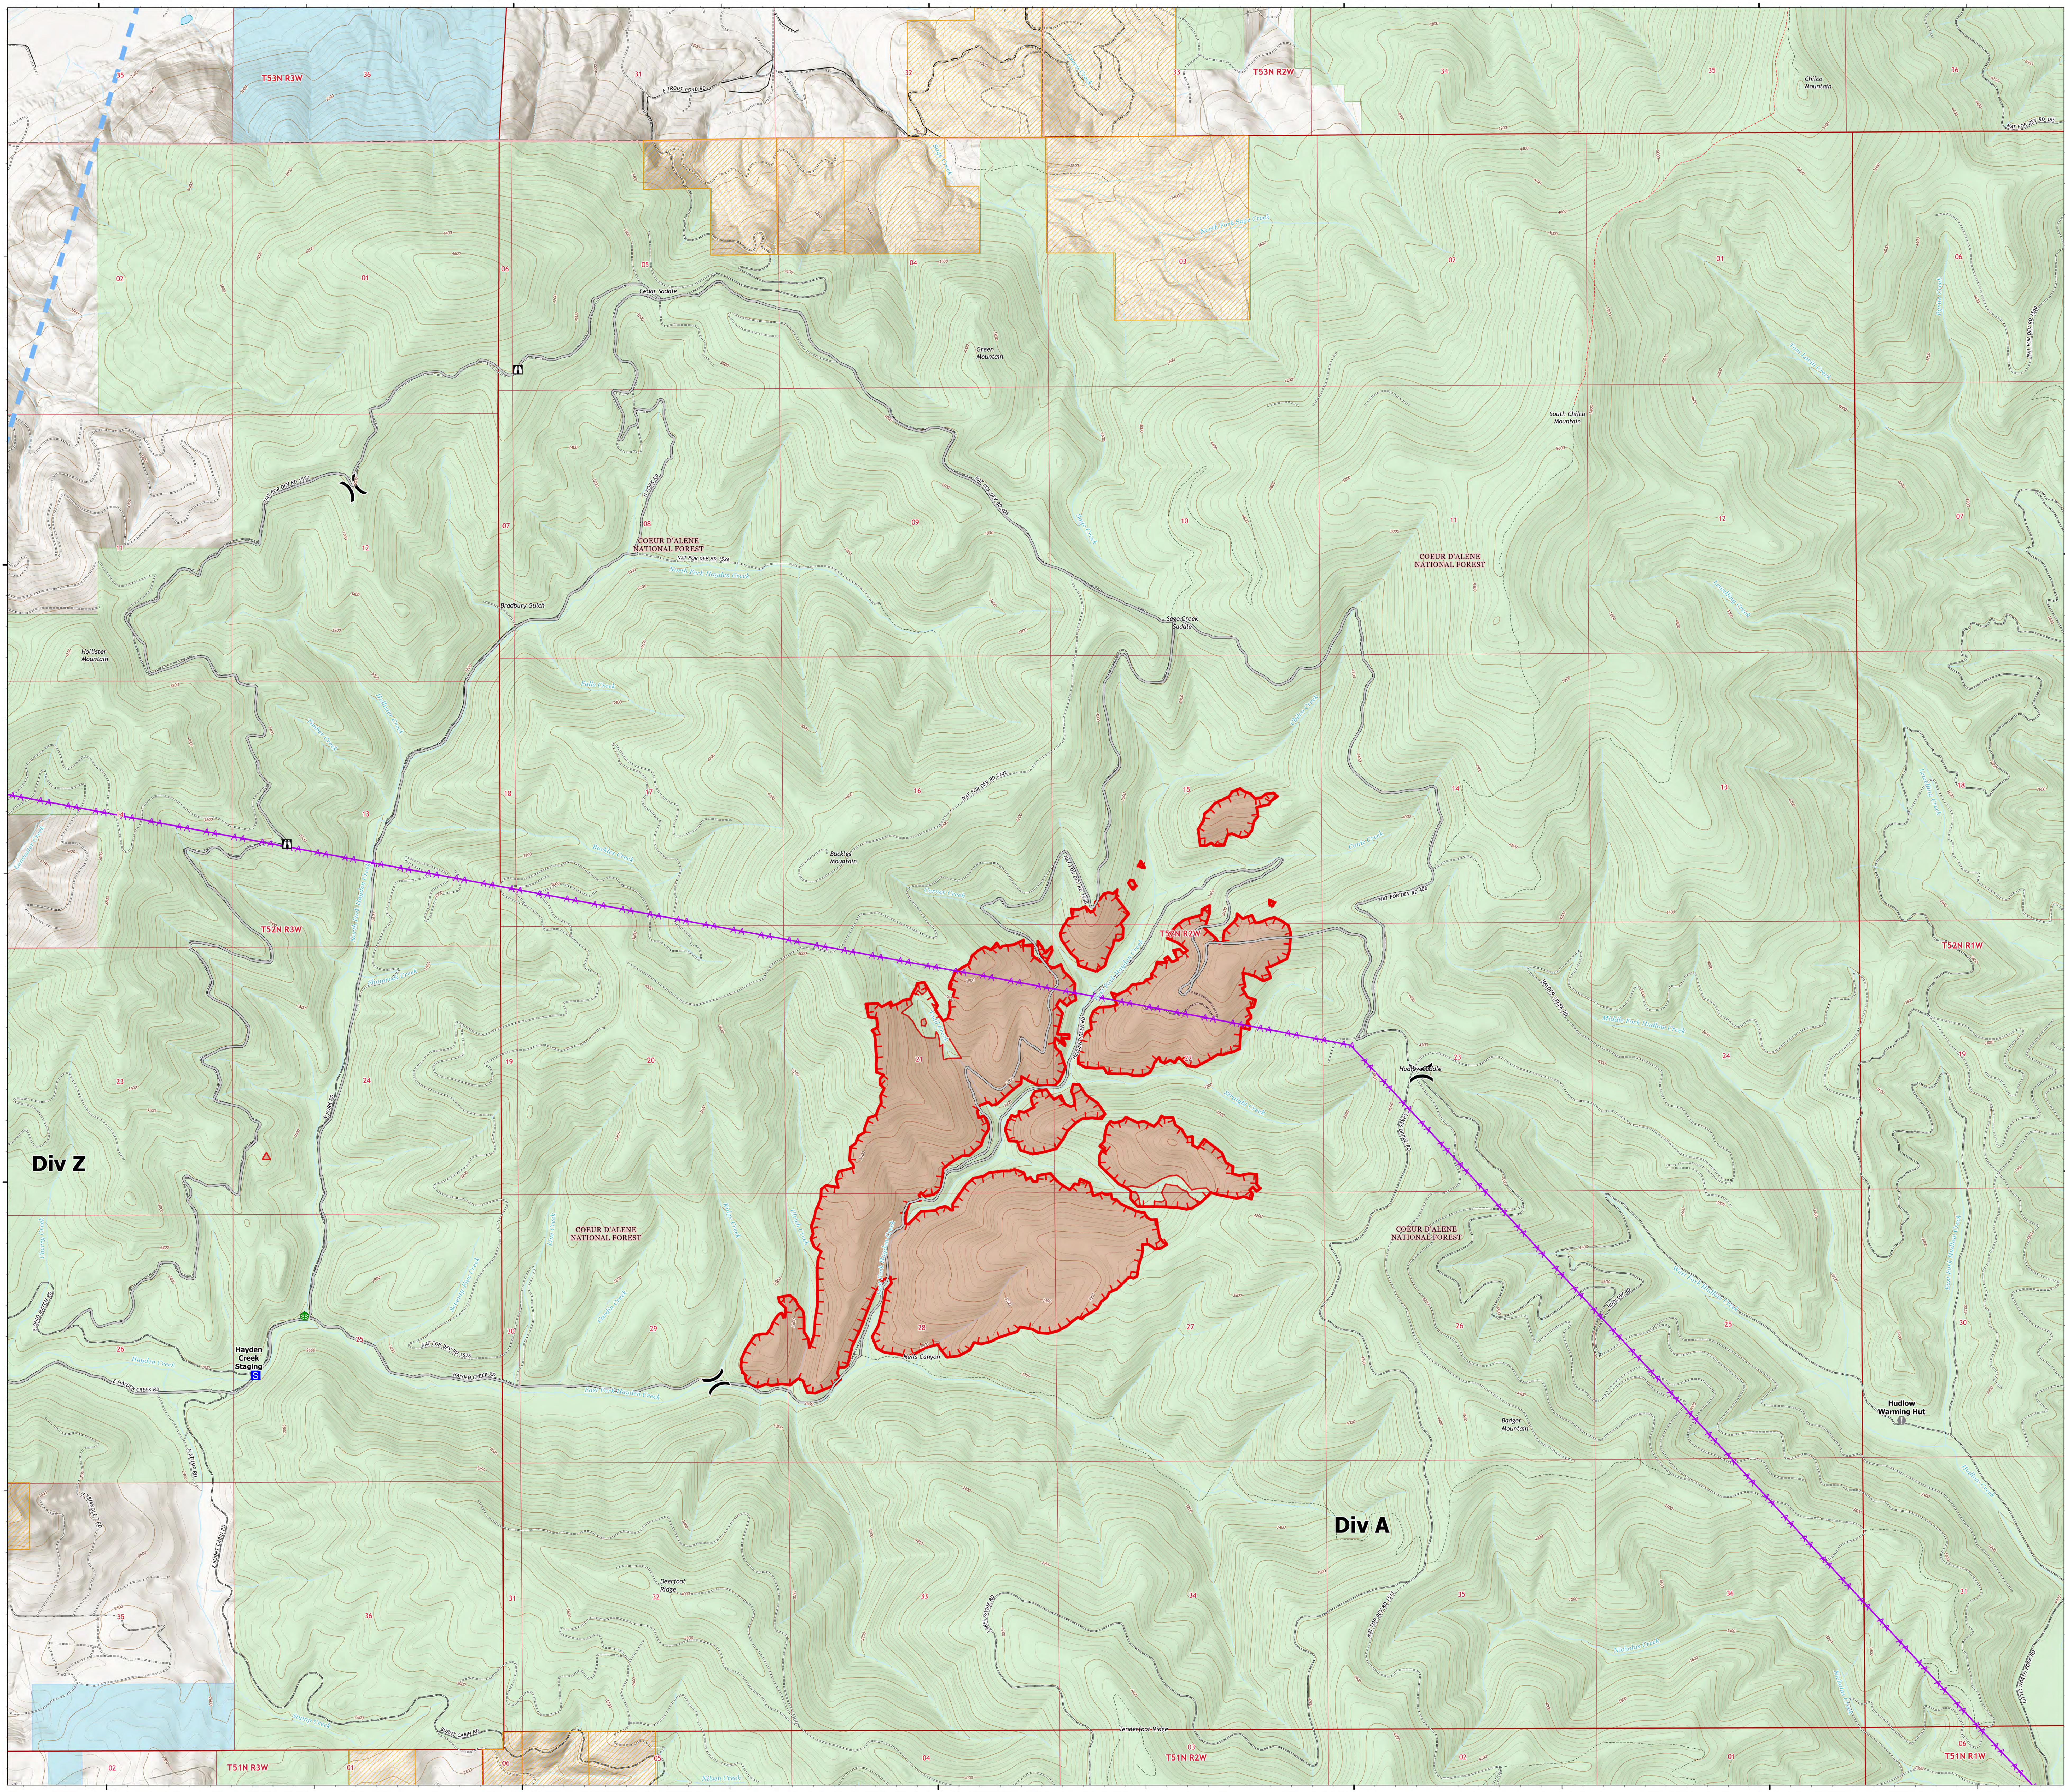

OPERATIONS

RIDGE CREEK
IDIPF000447
08/08/2023 Day
8/4/2023 @ 2109 PST
Acres from IR

- () Division Break
- Staging Area
- Lookout
- Value at Risk
- Stream Crossing
- Access or Improved Road
- Aerial Hazard
- Temporary Flight Restriction
- Uncontained
- Wildfire Daily Fire Perimeter
- Forest Service
- Timber Company Lands
- Road - Light Duty - Dirt
- Road - Light Duty - Gravel
- Road - Light Duty - Unspecified Composition
- Road - Unimproved
- Trail
- Trail - Nat Rec/Scenic/Historic
- State
- US Forest Service (USFS)

EA Team Silve
8/7/2023 2319
North American 1983 Datum, Lat/Long Grid