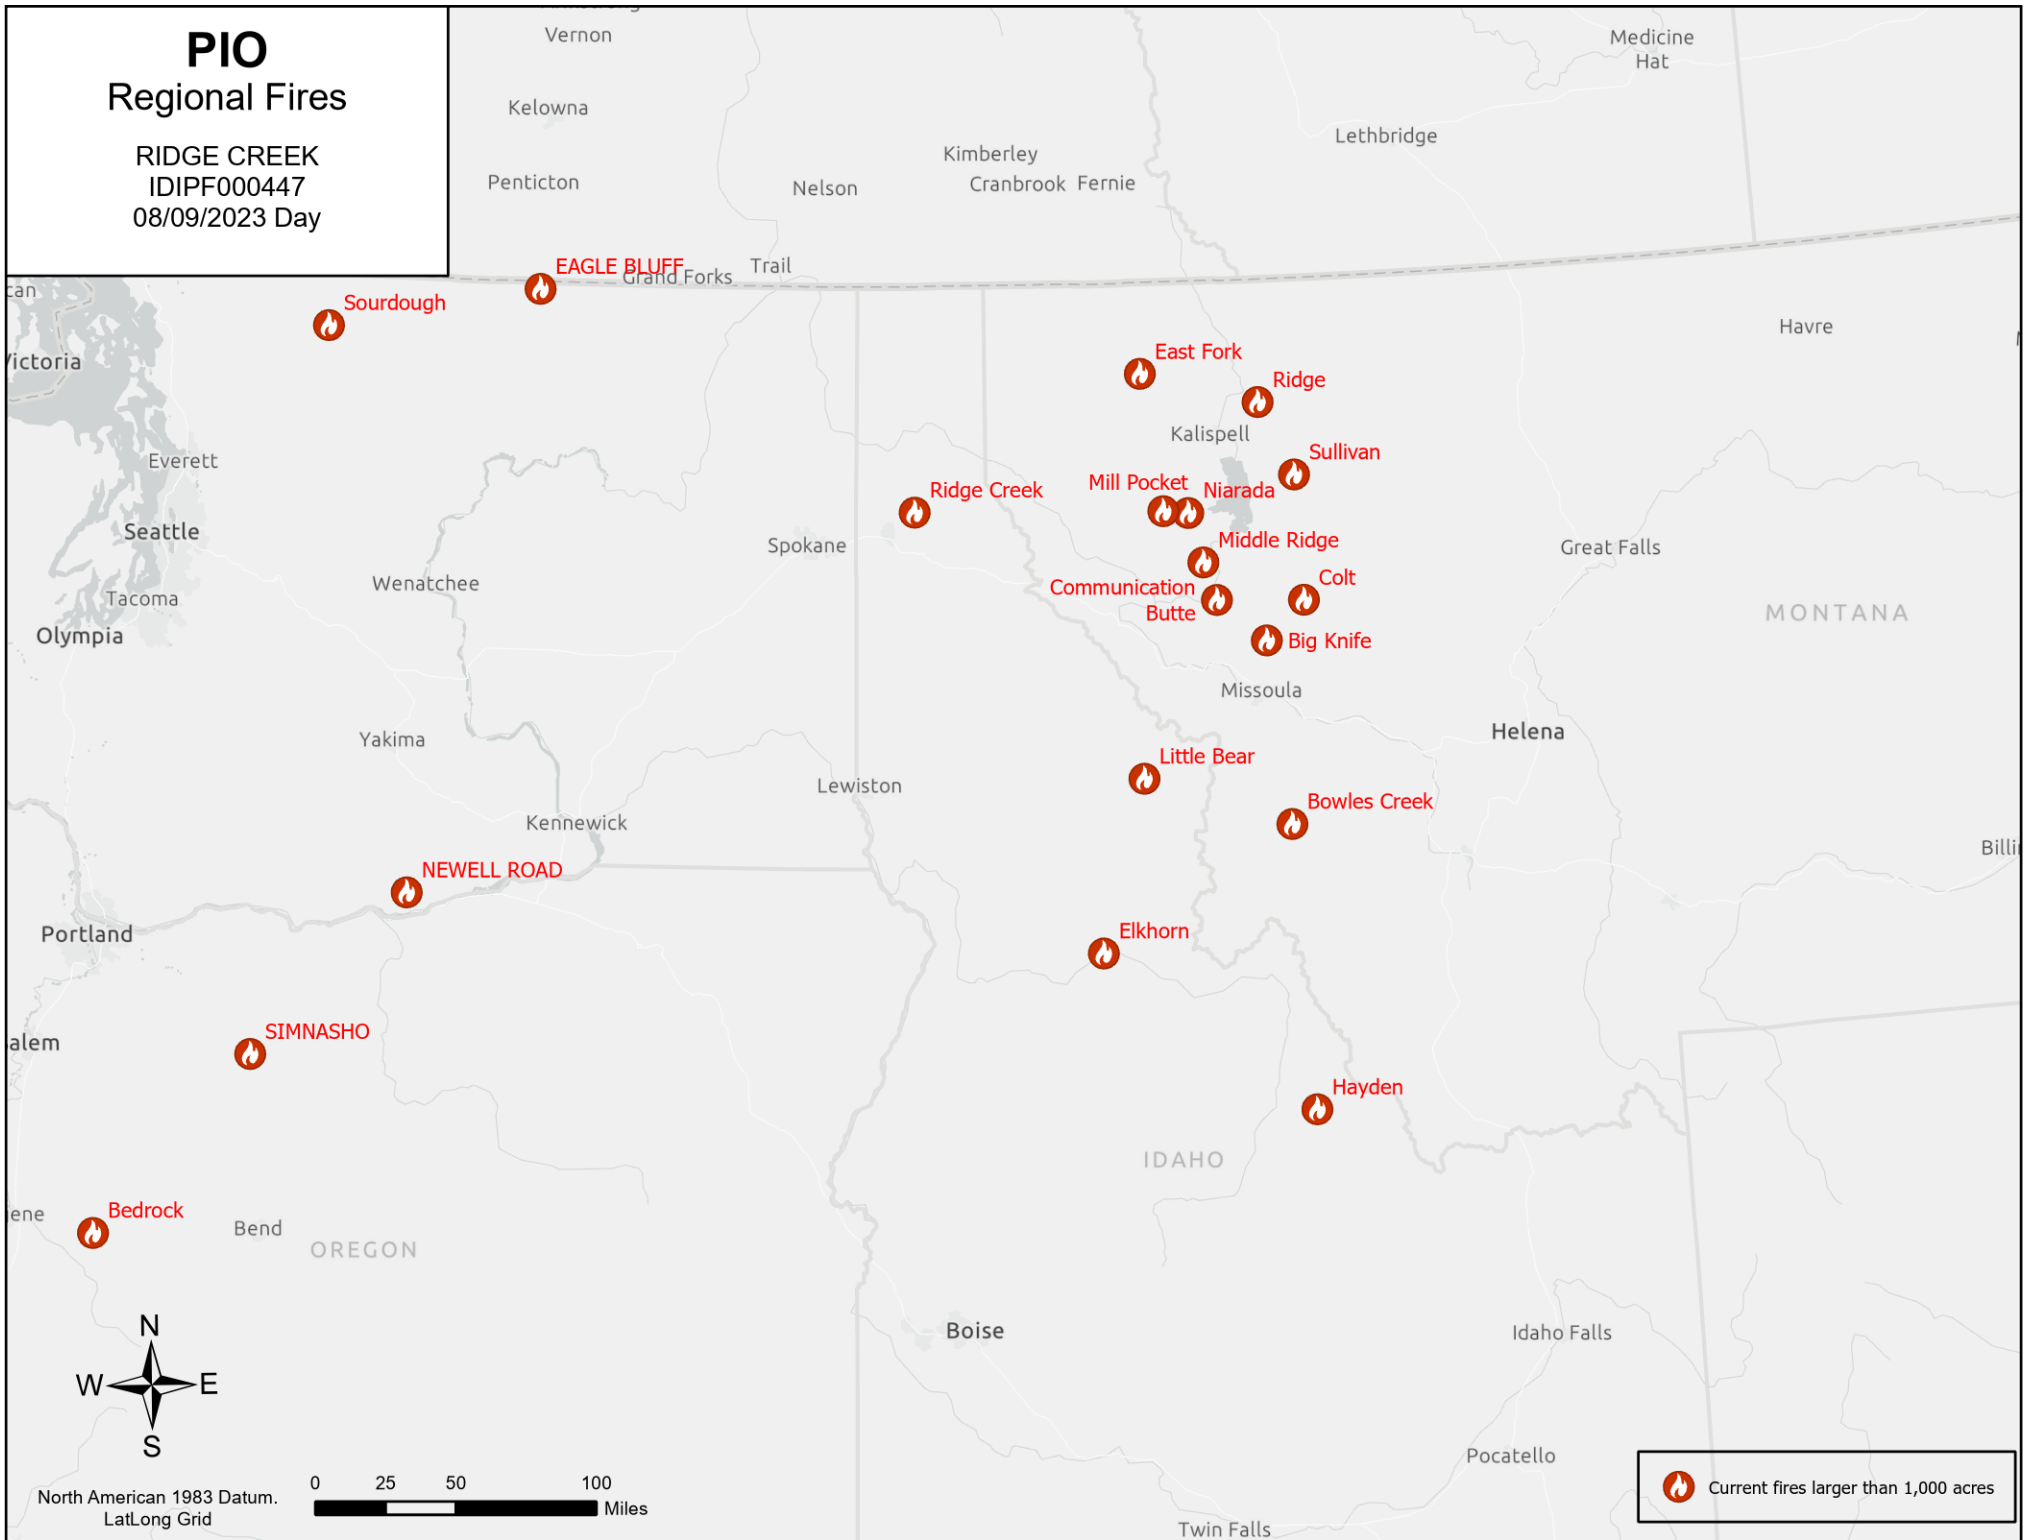

PIO Regional Fires

RIDGE CREEK
IDIPF000447
08/09/2023 Day

North American 1983 Datum.
LatLong Grid

 Current fires larger than 1,000 acres